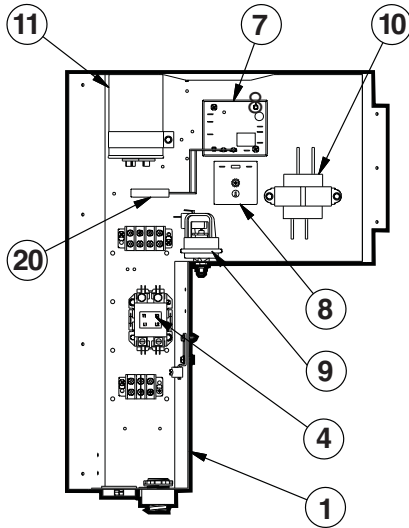

Parts Diagram: HP21002, HP2100TC02, HP21002C, HP11002, HP6002

Ref. No.	Part No.	Description
1	HPX01023502	Fan Top
2	HPX01023503	Side Panel
3	HPX01023504	Electrical Box Cover
4	HPX01023505	Control Box
5	HPX1985	Contactora
6	HPX26023631	Control Board Assembly – HP21002,02C, HP6002
	HPX26023632	Control Board Assembly – HP2100TC02
	HPX26023746	Control Board Assembly – HP11002
7	HPX11023509	Interface Board
8	HPX2134	Potted T'Stat Board – HP11002
9	HPX1483	Time Delay Relay – HP1102
10	HPX2181	Water Pressure Switch
11	HPX11023693	Transformer
12	HPX2040	Capacitor
	HPX11023542	Capacitor – HP6002
13	HPX24023528	Bent Coil with Guard
	HPX24023548	Bent Coil with Guard – HP6002
14	HPX1916	Compressor
	HPX1960	Compressor – HP6002
15	HPX24023619	Condenser
16	HPX05023549	Cover Gasket
17	HPX11023564	Fan Motor
18	HPX01023561	Fan Guard
19	HPX01023515	Condenser Bracket (<i>Set of 4</i>)
20	HPX15023562	Fan Blade
NOT PICTURED		
—	HPX26023633	Analog Thermostat Control Kit
—	HPX10023517	HPC Cable – HP21002, 02C, 2100TC02, HP6002
—	HPX2001	Bulb Well
—	HPX2179	Replacement LP Switch
—	HPX2186	Replacement HP Switch
—	HPX15023570	Expansion Valve Assembly – HP21002, 02C, 2100TC02, 11002
—	HPX15023600	Expansion Valve Assembly – HP6002
—	HPX2169	Temperature Sensor
—	HPX0054	Compressor Mount Kit
—	HPX2223	Compressor Electric Plug
—	HPXFUSE1A	Kit – Fuse, 1 Amp (<i>5 Pack</i>)

HeatPro®

HEAT PUMP REPLACEMENT PARTS

Parts Listing: HP2100, HP2100TCO, HP1100, HP600, HPABGDELUXE

Analog Thermostat

Digital Thermostat