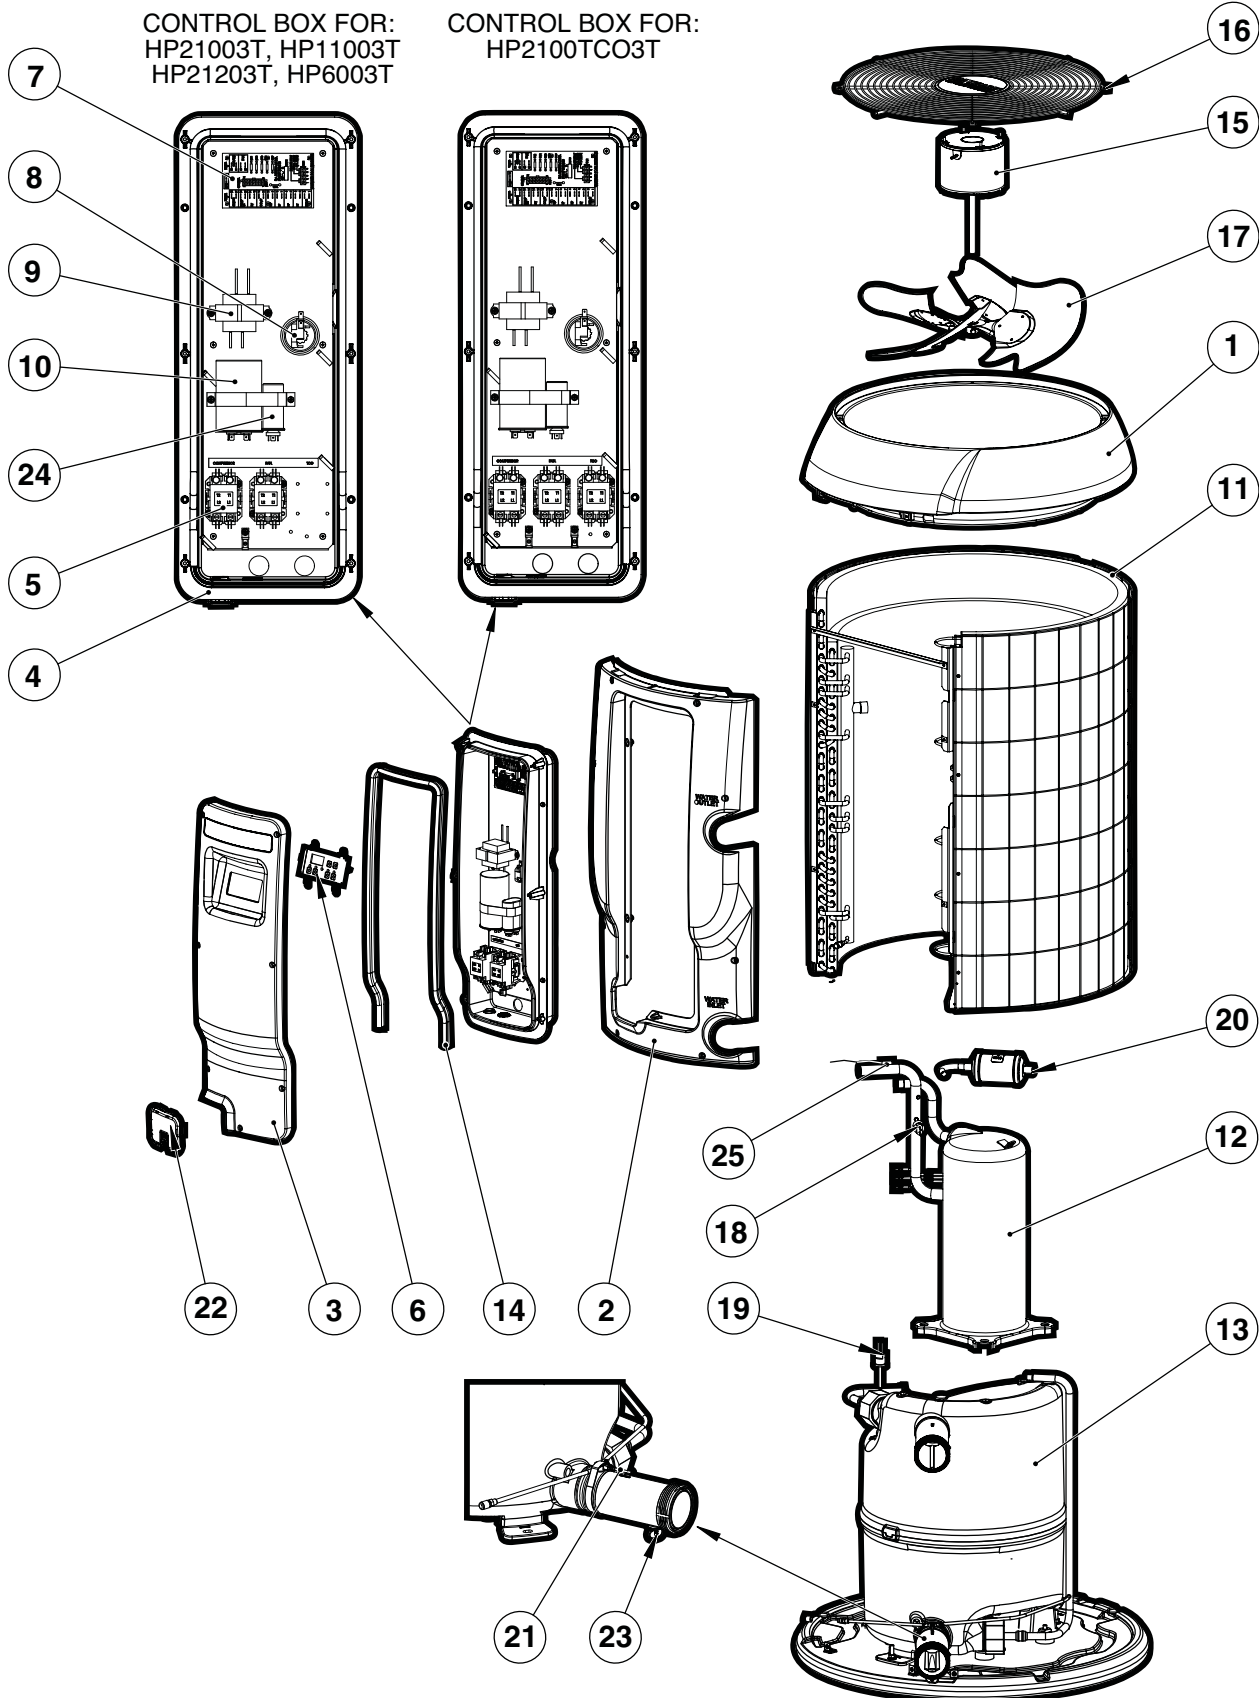

HeatPro®

HEAT PUMP REPLACEMENT PARTS

Parts Diagram: HP6003T, HP11003T, HP21003T, HP21203T, HP2100TC03T

CONTROL BOX FOR:
HP21003T, HP11003T
HP21203T, HP6003T

CONTROL BOX FOR:
HP2100TC03T

Heating

Parts Listing: HP6003T, HP11003T, HP21003T, HP21203T, HP2100TC03T

Ref. No.	Part No.	Description
1	HPX01023502	Fan Top
2	HPX01023503	Side Panel
3	HPX01023504	Control Box Cover
4	HPX01023505	Control Box
5	HPX1985	Contactora
6	HPX26024138	Control Board Assembly for HP1103T
6	HPX26024139	Control Board Assembly for HP21203T, HP21003T and HP6003T
6	HPX26024140	Control Board Assembly for HP2100TC03T
7	HPX11024130	Interface Board
8	HPX2181	Water Pressure Switch
9	HPX11023693	Transformer
10	HPX11024154	Capacitor for HP21003T, HP2100TC03T, HP11003T and HP6003T
10	HPX11024155	Capacitor for HP21203T
11	HPX24023929	Bent Coil with Guard
12	HPX11023911	Compressor for HP21203T
12	HPX11024170	Compressor for HP21003T, HP2100TC03T and HP11003T
12	HPX11024077	Compressor for HP6003T
13	HPX24023941	Condenser
14	HPX05023549	Cover Gasket
15	HPX11023564	Fan Motor, 1/3 H.P.
16	HPX01023561	Fan Guard
17	HPX15023562	Fan Blade
18	HPX2186	Replacement HP Switch
19	HPX2179	Replacement LP Switch
20	HPX15024023	Expansion Valve Assembly for HP21203T, HP21003T, HP2100TC03T, and HP11003T
20	HPX15024026	Expansion Valve Assembly for HP6003T
21	HPX2169	Temperature Sensor
22	HPX01023760	Electrical Entry Plug
23	SPX4000FG	Drain Plug
24	HPX11024151	Fan Run Capacitor
25	HPX11024169	Defrost Sensor

NOT PICTURED

	HPX10023517	HPC Cable
	HPX02024108	Compressor Blanket
	HPXSCRKIT1	Screw Replacement Kit
	HPX0054	Compressor Mount Kit
	HPX2223	Compressor Electrical Plug