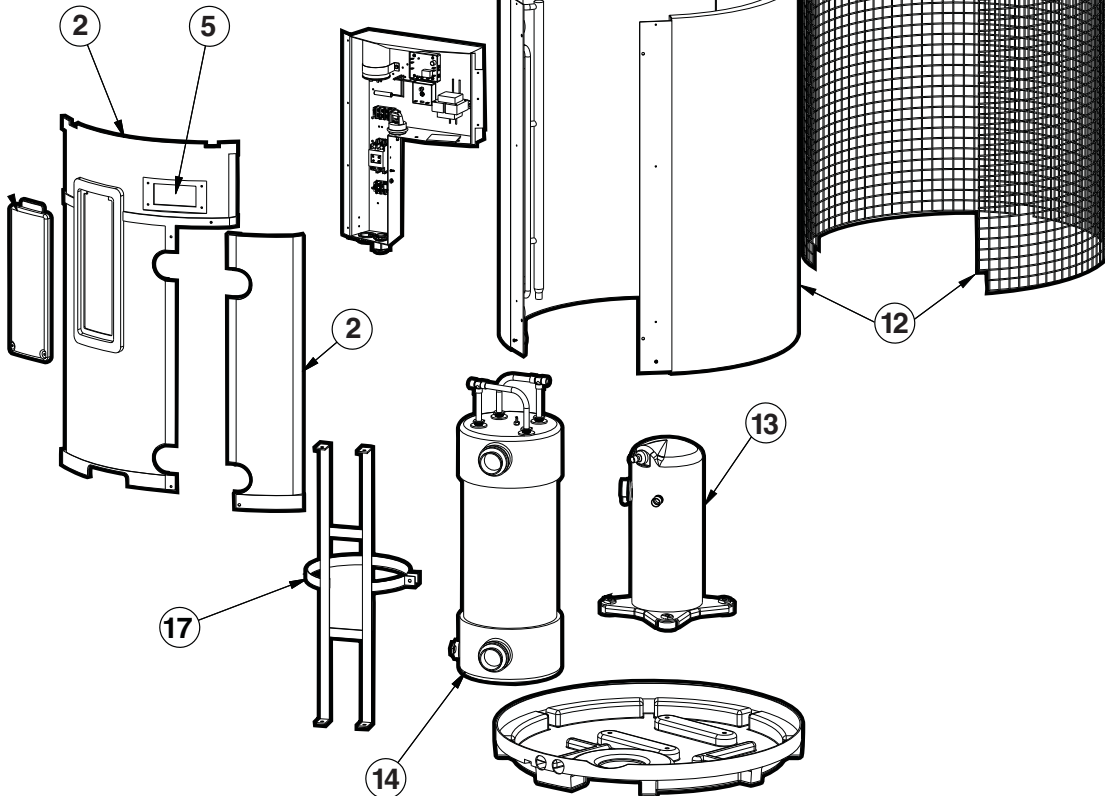

Parts Diagram: HP21002, HP2100TC02, HP21002C, HP11002, HP6002

Ref. No.	Part No.	Description
1	HPX01023502	Fan Top
2	HPX01023503	Side Panel
3	HPX01023504	Electrical Box Cover
4	HPX01023505	Control Box
5	HPX1985	Contactora
6	HPX26023631	Control Board Assembly – HP21002,02C, HP6002
	HPX26023632	Control Board Assembly – HP2100TC02
	HPX26023746	Control Board Assembly – HP11002
7	HPX11023509	Interface Board
8	HPX2134	Potted T'Stat Board – HP11002
9	HPX1483	Time Delay Relay – HP1102
10	HPX2181	Water Pressure Switch
11	HPX11023693	Transformer
12	HPX2040	Capacitor
	HPX11023542	Capacitor – HP6002
13	HPX24023528	Bent Coil with Guard
	HPX24023548	Bent Coil with Guard – HP6002
14	HPX1916	Compressor
	HPX1960	Compressor – HP6002
15	HPX24023619	Condenser
16	HPX05023549	Cover Gasket
17	HPX11023564	Fan Motor
18	HPX01023561	Fan Guard
19	HPX01023515	Condenser Bracket (<i>Set of 4</i>)
20	HPX15023562	Fan Blade
NOT PICTURED		
—	HPX26023633	Analog Thermostat Control Kit
—	HPX10023517	HPC Cable – HP21002, 02C, 2100TC02, HP6002
—	HPX2001	Bulb Well
—	HPX2179	Replacement LP Switch
—	HPX2186	Replacement HP Switch
—	HPX15023570	Expansion Valve Assembly – HP21002, 02C, 2100TC02, 11002
—	HPX15023600	Expansion Valve Assembly – HP6002
—	HPX2169	Temperature Sensor
—	HPX0054	Compressor Mount Kit
—	HPX2223	Compressor Electric Plug
—	HPXFUSE1A	Kit – Fuse, 1 Amp (<i>5 Pack</i>)

HeatPro®

HEAT PUMP REPLACEMENT PARTS

Parts Listing: HP2100, HP2100TCO, HP1100, HP600, HPABGDELUXE

Analog Thermostat

Digital Thermostat