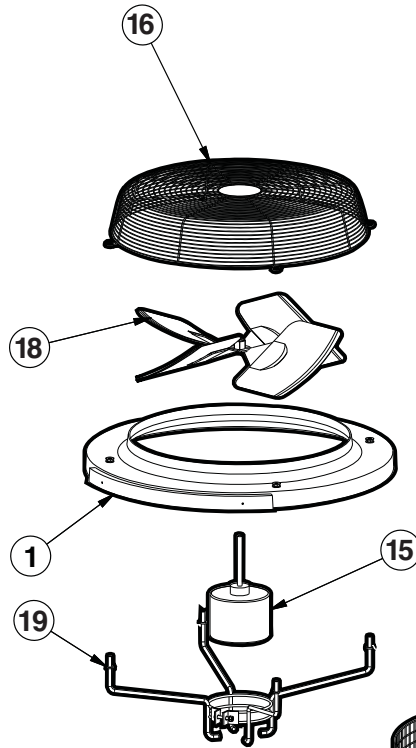

Parts Diagram: HP21002, HP2100TC02, HP21002C, HP11002, HP6002

Ref. No.	Part No.	Description
1	HPX01023502	Fan Top
2	HPX01023503	Side Panel
3	HPX01023504	Electrical Box Cover
4	HPX01023505	Control Box
5	HPX1985	Contactora
6	HPX26023631	Control Board Assembly – HP21002,02C, HP6002
	HPX26023632	Control Board Assembly – HP2100TC02
	HPX26023746	Control Board Assembly – HP11002
7	HPX11023509	Interface Board
8	HPX2134	Potted T'Stat Board – HP11002
9	HPX1483	Time Delay Relay – HP1102
10	HPX2181	Water Pressure Switch
11	HPX11023693	Transformer
12	HPX2040	Capacitor
	HPX11023542	Capacitor – HP6002
13	HPX24023528	Bent Coil with Guard
	HPX24023548	Bent Coil with Guard – HP6002
14	HPX1916	Compressor
	HPX1960	Compressor – HP6002
15	HPX24023619	Condenser
16	HPX05023549	Cover Gasket
17	HPX11023564	Fan Motor
18	HPX01023561	Fan Guard
19	HPX01023515	Condenser Bracket (<i>Set of 4</i>)
20	HPX15023562	Fan Blade
NOT PICTURED		
—	HPX26023633	Analog Thermostat Control Kit
—	HPX10023517	HPC Cable – HP21002, 02C, 2100TC02, HP6002
—	HPX2001	Bulb Well
—	HPX2179	Replacement LP Switch
—	HPX2186	Replacement HP Switch
—	HPX15023570	Expansion Valve Assembly – HP21002, 02C, 2100TC02, 11002
—	HPX15023600	Expansion Valve Assembly – HP6002
—	HPX2169	Temperature Sensor
—	HPX0054	Compressor Mount Kit
—	HPX2223	Compressor Electric Plug
—	HPXFUSE1A	Kit – Fuse, 1 Amp (<i>5 Pack</i>)

HeatPro®

HEAT PUMP REPLACEMENT PARTS

Parts Listing: HP2100, HP2100TCO, HP1100, HP600, HPABGDELUXE

Analog Thermostat

Digital Thermostat