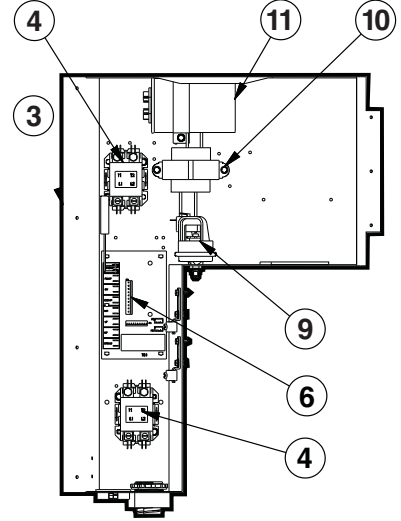

Parts Diagram: HP21002, HP2100TC02, HP21002C, HP11002, HP6002

Ref. No.	Part No.	Description
1	HPX01023502	Fan Top
2	HPX01023503	Side Panel
3	HPX01023504	Electrical Box Cover
4	HPX01023505	Control Box
5	HPX1985	Contactora
6	HPX26023631	Control Board Assembly – HP21002,02C, HP6002
	HPX26023632	Control Board Assembly – HP2100TC02
	HPX26023746	Control Board Assembly – HP11002
7	HPX11023509	Interface Board
8	HPX2134	Potted T'Stat Board – HP11002
9	HPX1483	Time Delay Relay – HP1102
10	HPX2181	Water Pressure Switch
11	HPX11023693	Transformer
12	HPX2040	Capacitor
	HPX11023542	Capacitor – HP6002
13	HPX24023528	Bent Coil with Guard
	HPX24023548	Bent Coil with Guard – HP6002
14	HPX1916	Compressor
	HPX1960	Compressor – HP6002
15	HPX24023619	Condenser
16	HPX05023549	Cover Gasket
17	HPX11023564	Fan Motor
18	HPX01023561	Fan Guard
19	HPX01023515	Condenser Bracket (<i>Set of 4</i>)
20	HPX15023562	Fan Blade
NOT PICTURED		
—	HPX26023633	Analog Thermostat Control Kit
—	HPX10023517	HPC Cable – HP21002, 02C, 2100TC02, HP6002
—	HPX2001	Bulb Well
—	HPX2179	Replacement LP Switch
—	HPX2186	Replacement HP Switch
—	HPX15023570	Expansion Valve Assembly – HP21002, 02C, 2100TC02, 11002
—	HPX15023600	Expansion Valve Assembly – HP6002
—	HPX2169	Temperature Sensor
—	HPX0054	Compressor Mount Kit
—	HPX2223	Compressor Electric Plug
—	HPXFUSE1A	Kit – Fuse, 1 Amp (<i>5 Pack</i>)

HeatPro®

HEAT PUMP REPLACEMENT PARTS

Parts Listing: HP2100, HP2100TCO, HP1100, HP600, HPABGDELUXE

Analog Thermostat

Digital Thermostat