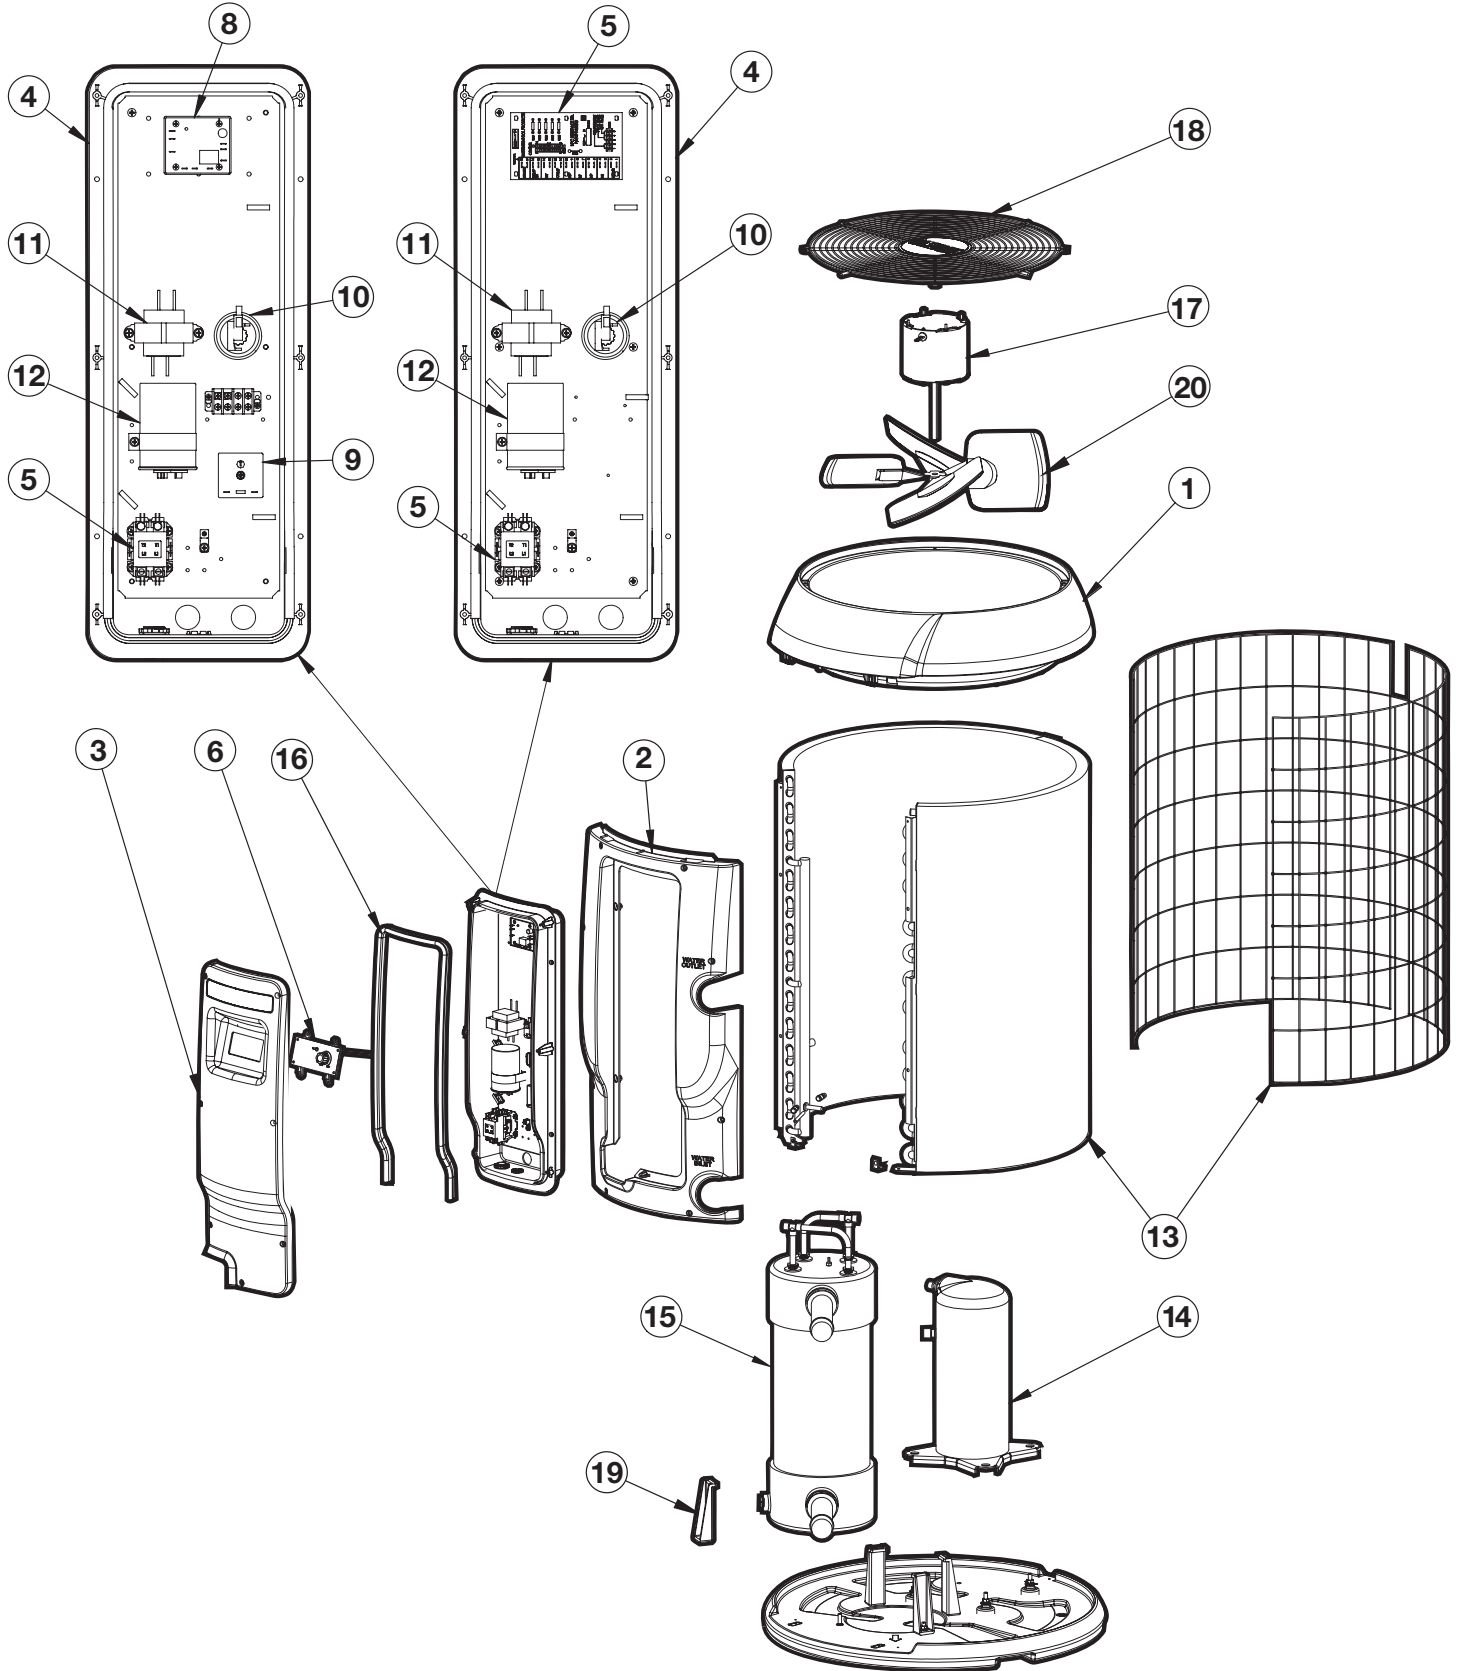

HeatPro®

HEAT PUMP REPLACEMENT PARTS

Parts Diagram: HP21002, HP2100TC02, HP21002C, HP11002, HP6002

Analog Thermostat

Digital Thermostat

Heating

Parts Diagram: HP21002, HP2100TC02, HP21002C, HP11002, HP6002

Ref. No.	Part No.	Description
1	HPX01023502	Fan Top
2	HPX01023503	Side Panel
3	HPX01023504	Electrical Box Cover
4	HPX01023505	Control Box
5	HPX1985	Contactora
6	HPX26023631	Control Board Assembly – HP21002,02C, HP6002
	HPX26023632	Control Board Assembly – HP2100TC02
	HPX26023746	Control Board Assembly – HP11002
7	HPX11023509	Interface Board
8	HPX2134	Potted T'Stat Board – HP11002
9	HPX1483	Time Delay Relay – HP1102
10	HPX2181	Water Pressure Switch
11	HPX11023693	Transformer
12	HPX2040	Capacitor
	HPX11023542	Capacitor – HP6002
13	HPX24023528	Bent Coil with Guard
	HPX24023548	Bent Coil with Guard – HP6002
14	HPX1916	Compressor
	HPX1960	Compressor – HP6002
15	HPX24023619	Condenser
16	HPX05023549	Cover Gasket
17	HPX11023564	Fan Motor
18	HPX01023561	Fan Guard
19	HPX01023515	Condenser Bracket (<i>Set of 4</i>)
20	HPX15023562	Fan Blade
NOT PICTURED		
—	HPX26023633	Analog Thermostat Control Kit
—	HPX10023517	HPC Cable – HP21002, 02C, 2100TC02, HP6002
—	HPX2001	Bulb Well
—	HPX2179	Replacement LP Switch
—	HPX2186	Replacement HP Switch
—	HPX15023570	Expansion Valve Assembly – HP21002, 02C, 2100TC02, 11002
—	HPX15023600	Expansion Valve Assembly – HP6002
—	HPX2169	Temperature Sensor
—	HPX0054	Compressor Mount Kit
—	HPX2223	Compressor Electric Plug
—	HPXFUSE1A	Kit – Fuse, 1 Amp (<i>5 Pack</i>)