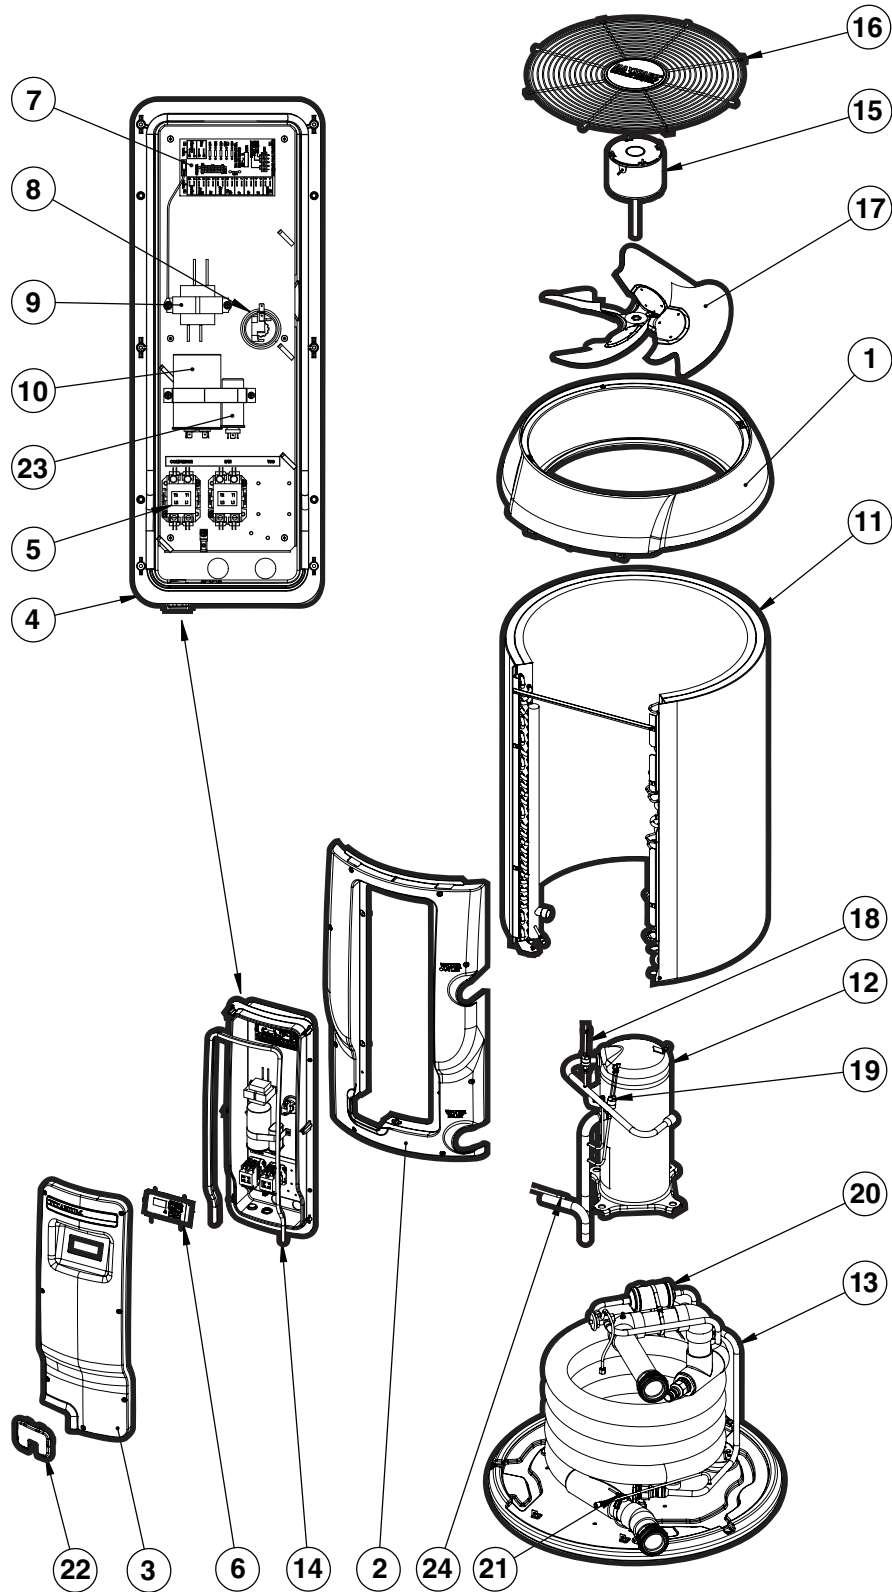

## HEAT PUMP REPLACEMENT PARTS

Parts Diagram: HP20654T, HP20654BT, HP20854BT, HP20854T, HP21104T, HP21104TC

Heating

**Parts Listing: HP20654T, HP20654BT, HP20854T, HP20854BT, HP21104T, HP21104TC**

Ref. No.	Part No.	Description
1	HPX01023502	Fan Top for HP20654T, HP20854T, HP21104T
2	HPX01023503	Side Panel for HP20654T, HP20854T, HP21104T
3	HPX01023504	Control Box Cover
4	HPX01023505	Control Box
5	HPX1985	Contactors
6	HPX26024139	Control Board Assembly
7	HPX11024130	Interface Board
8	HPX2181	Water Pressure Switch
9	HPX11023693	Transformer
10	HPX11024270	Capacitor for HP20654T
10	HPX11024272	Capacitor for HP20854T
10	HPX11024743	Capacitor for HP21104T
11	HPX24024238	Bent Coil with Guard for HP20654T, HP20854T
11	HPX24024241	Bent Coil with Guard for HP21104T
12	HPX11024257	Compressor for HP20654T
12	HPX11024204	Compressor for HP20854T
12	HPX11024203	Compressor for HP21104T
13	HPX24024712	Condenser for HP20654T, HP20854T
13	HPX24024210	Condenser for HP21104T
14	HPX05023549	Cover Gasket
15	HPX11023564	Fan Motor, 1/3 H.P.
16	HPX01023561	Fan Guard
17	HPX15024321	Fan Blade
18	HPX11024258	Replacement HP Switch
19	HPX11024259	Replacement LP Switch
20	HPX15024216	Expansion Valve Assembly for HP20654T
20	HPX15024215	Expansion Valve Assembly for HP20854T
20	HPX15024214	Expansion Valve Assembly for HP21104T
21	HPX2169	Temperature Sensor
22	HPX01023760	Electrical Entry Plug
23	HPX11024151	Fan Run Capacitor
24	HPX11024169	Defrost Sensor