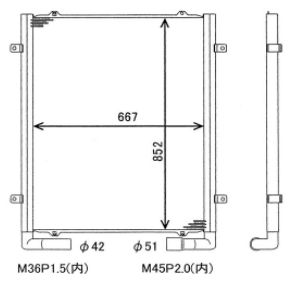

DAIWA# SF501A
OE# YN05P00035S002

CAR KOBELCO
MODEL SK200-6

CORE 667x852x32