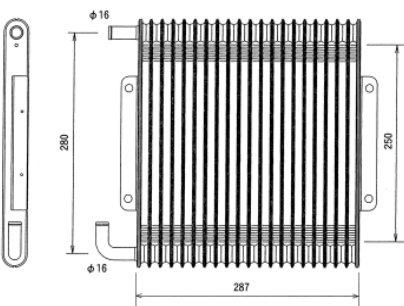

CAR CAT
MODEL 330B

CORE 900x1000x55

DAIWA# SF202
OE# FA20-11015

CAR CAT
MODEL E300B

CORE 800x828x72

DAIWA# SF207
OE# 203-7896X0

CAR CAT
MODEL 303CR

CORE 250x287x32