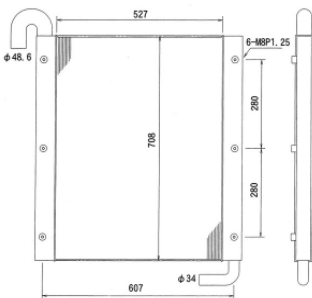

CORE 880x720x72

DAIWA# SF107-5
OE# 4301309

CAR HITACHI
MODEL EX60-2

CORE 469x516x36

DAIWA# SF108-5 DISCONTINUED
OE# 4206097

CAR HITACHI
MODEL EX100-1

CORE 620x612x36

DAIWA# SF109-5
OE# 4285627