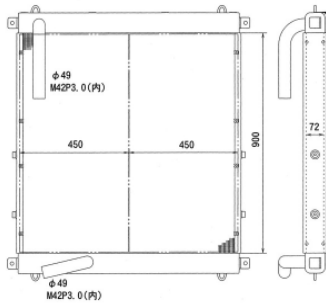

DAIWA# SF130
OE# 4403414

CAR HITACHI
MODEL EX350CH

CORE 900x900x72