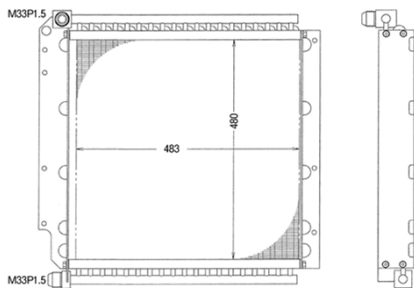

DAIWA# SF174
OE# 21W-03-31122
CAR KOMATSU
MODEL PC78US-5
CORE 480x483x57