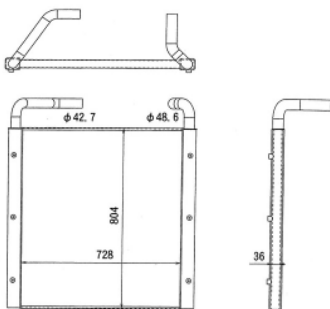

DAIWA# SF204-5
OE# 4370983

CAR HITACHI
MODEL EX200-5 / 225USR

CORE 728x804x36