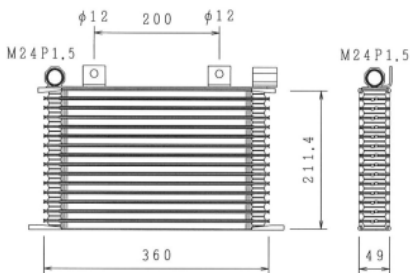

DAIWA# SF516A
OE# 22L-03-21122
CAR KOMATSU
MODEL PC27MR-2
CORE 360x211x49