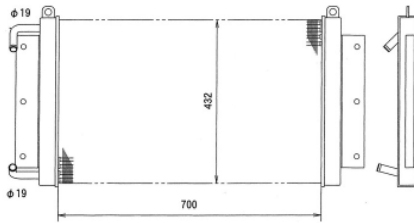

DAIWA# SF151

OE# 26782-17181

CAR TCM
MODEL L34

CORE 700x432x37