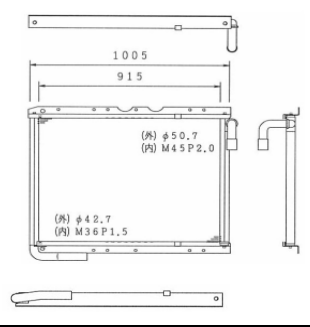

DAIWA# SF149
OE# 2452U660S22

CAR KOBELCO
MODEL SK310-2

CORE 990x864x72

DAIWA# SF501A
OE# YN05P00035S002

CAR KOBELCO
MODEL SK200-6

CORE 667x852x32

DAIWA# SF514A
OE# LQ05P00020S002

CAR KOBELCO
MODEL SK230