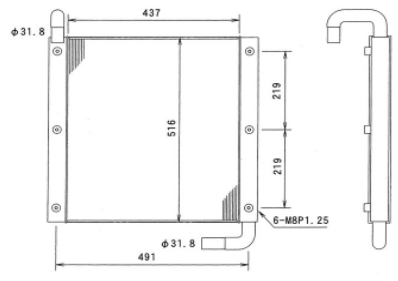

KOBELCO

DAIWA# SF086-5
OE# 2452U415S13
CAR KOBELCO
MODEL SK60-1
CORE 437x516x36