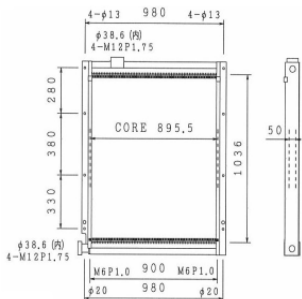

DAIWA# SF203-5
OE# 4365742

CAR HITACHI
MODEL EX120-5 / 100-5

CORE 661x708x36

DAIWA# SF204-5
OE# 4370983

CAR HITACHI
MODEL EX200-5 / 225USR

CORE 728x804x36

DAIWA# SF509A
OE# 4466041
CAR HITACHI
MODEL ZX450-6
CORE 1036x896x50