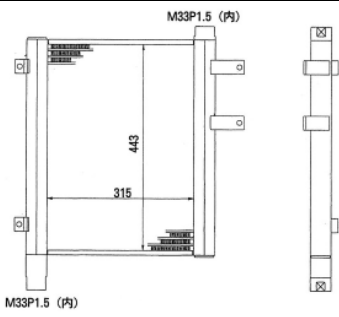

DAIWA# SF118A
OE# 22H-03-11131

CAR KOMATSU
MODEL PC40MR-1

CORE 315x443x31