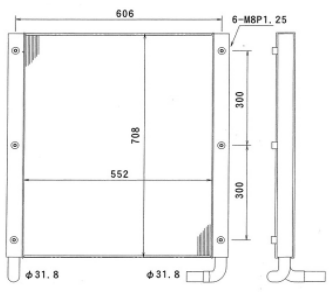

DAIWA# SF032-5
OE# 2452U387S8
CAR KOBELCO
MODEL SK04-N2 / 045-N2
CORE 552x708x36