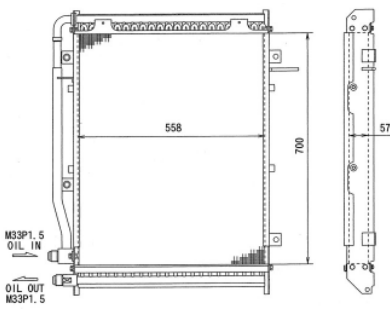

CAR KOMATSU
MODEL PC400-5

CORE 950x828x72

DAIWA# SF061
OE# 206-03-44111

CAR KOMATSU
MODEL PC200-3

CORE 800x684x54

DAIWA# SF072
 OE# 203-03-31110
 CAR KOMATSU
 MODEL PC100-2 / 120-2
 CORE 648x550x50

DAIWA# SF075
 OE# 205-03-62422
 CAR KOMATSU
 MODEL PC200-2
 CORE 850x375x100