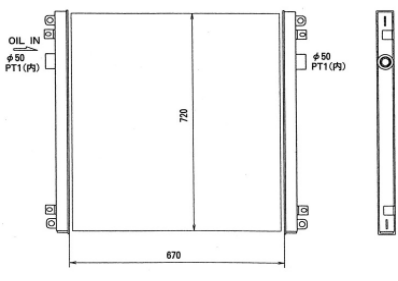

KOBELCO

DAIWA# SF064
OE# EZ05P00003S002
CAR KOBELCO
MODEL RK250
CORE 670x720x36