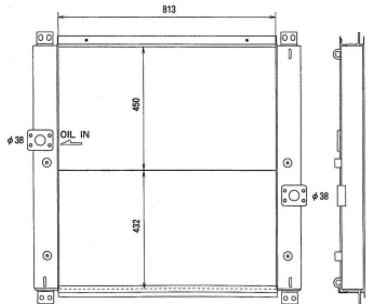

DAIWA# SF055
OE# 7Y1-541

CAR CAT
MODEL 325A

CORE 813x882x72