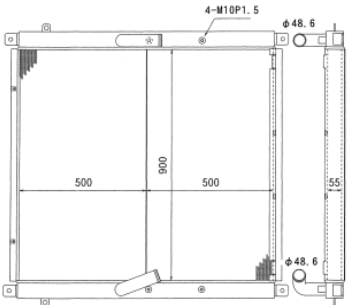

DAIWA# SF100
 OE# 085-4974
 CAR CAT
 MODEL 307 SSR
 CORE 500x504x54

DAIWA# SF105
 OE# 53801-10800
 CAR CAT
 MODEL WS210
 CORE 300x233x48

DAIWA# SF142
OE# 118-9954

CAR CAT
MODEL 320

CORE 700x722x72

DAIWA# SF176
OE# 124-1763