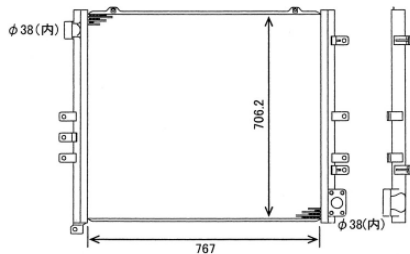

DAIWA# SF502A
OE# 183-8101
CAR CAT
MODEL 320C
CORE 767x706x32