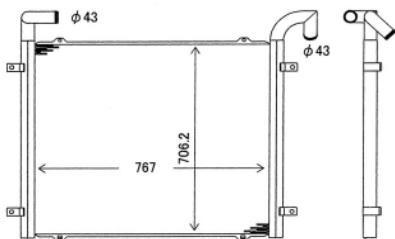

DAIWA# SF503A
OE# 183-8115
CAR CAT
MODEL 320CU
CORE 767x706x32