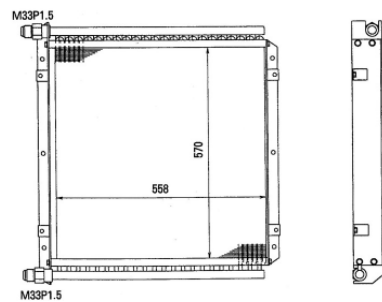

DAIWA# SF013
OE# 203-03-56130

CAR KOMATSU
MODEL PC120-5

CORE 570x558x57