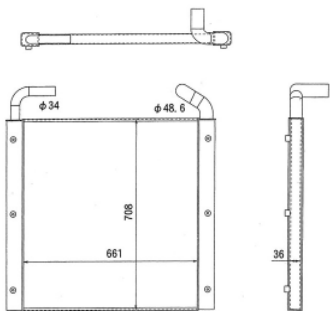

CAR HITACHI
MODEL EX100-2 / 120-2

CORE 527x708x36

DAIWA# SF130
OE# 4403414

CAR HITACHI
MODEL EX350CH

CORE 900x900x72

DAIWA# SF140
OE# 4380050

CAR HITACHI
MODEL EX220-5

CORE 880x828x72