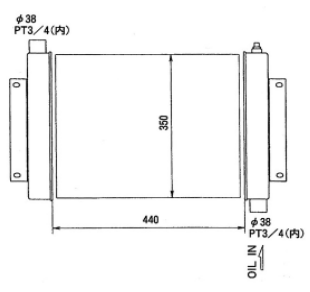

YANMAR

DAIWA# SF047
OE# 171091 / 571091-44900
CAR YANMAR
MODEL -
CORE 440x350x75