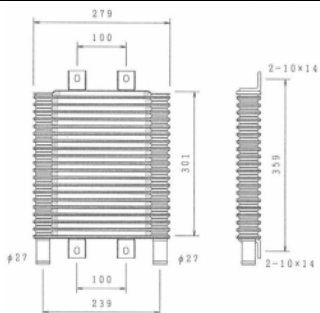

DAIWA# SF203-5
OE# 4365742

CAR HITACHI
MODEL EX120-5 / 100-5

CORE 661x708x36

DAIWA# SF204-5
OE# 4370983

CAR HITACHI
MODEL EX200-5 / 225USR

CORE 728x804x36

DAIWA# SF509A
OE# 4466041
CAR HITACHI
MODEL ZX450-6
CORE 1036x896x50