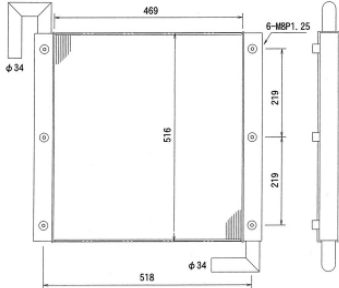

CAT

DAIWA# SF609A

OE# 265-3563

CAR CAT

MODEL 320C LATER

CORE 840x464x32

DAIWA# SF026
OE# 4208651
CAR HITACHI
MODEL EX200-1
CORE 620x720x54

DAIWA# SF031-5
OE# 4217470
CAR HITACHI
MODEL EX60-1
CORE 469x516x36