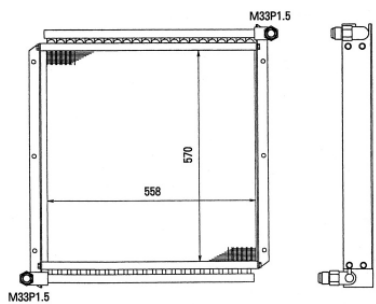

CORE 915x716x32

DAIWA# SF004
OE# 203-03-41380

CAR KOMATSU
MODEL PC100 / 120-3

CORE 570x533x38

DAIWA# SF005
OE# 203-03-21120

CAR KOMATSU
MODEL 12HT

CORE 648x500x50

DAIWA# SF012
OE# A21K-03-2112