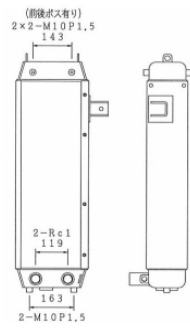

DAIWA# SF043

OE# 3911670D

CAR TCM
MODEL M533

CORE 435x150x50

DAIWA# SF151

OE# 26782-17181

CAR TCM
MODEL L34

CORE 700x432x37