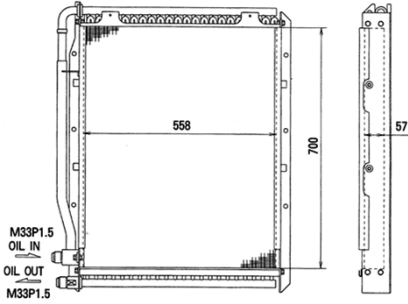

DAIWA# SF114
OE# 202-03-71210
CAR KOMATSU
MODEL PC100-6
CORE 700x558x57