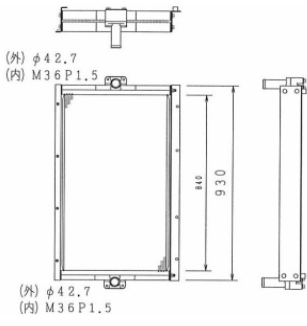

CAT

DAIWA# SF609A

OE# 265-3563

CAR CAT

MODEL 320C LATER

CORE 840x464x32