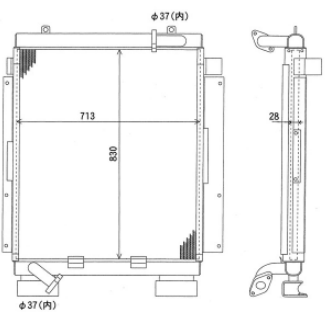

DAIWA# SF158
OE# 22U-03-11121
CAR KOMATSU
MODEL PC228UU-1
CORE 830x713x28