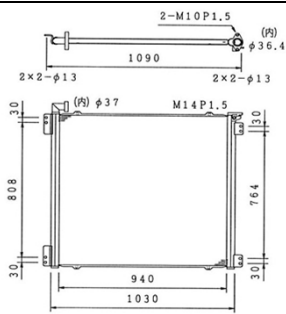

DAIWA# SF513A
OE# 207-03-71641
CAR KOMATSU
MODEL PC300-7 / PC350-7
CORE 940x896x32