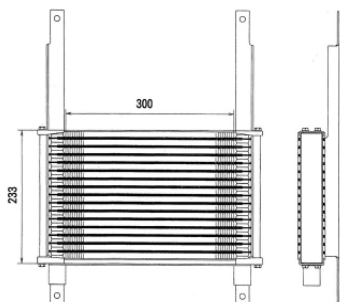

DAIWA# SF105
OE# 53801-10800
CAR CAT
MODEL WS210
CORE 300x233x48