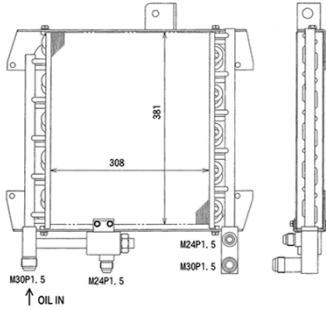

DAIWA# SF206
OE# 20U-03-21112
CAR KOMATSU
MODEL PC50UU-2
CORE 308x381x38