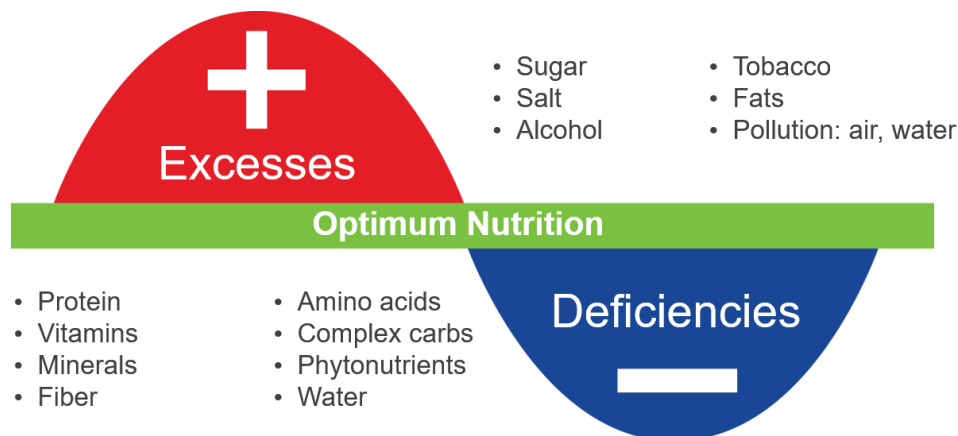

The Reality of Our Daily Diet

A balanced diet is essential for providing our bodies with the nutrients required to function properly. Unfortunately, most Americans find making healthy choices a challenge.