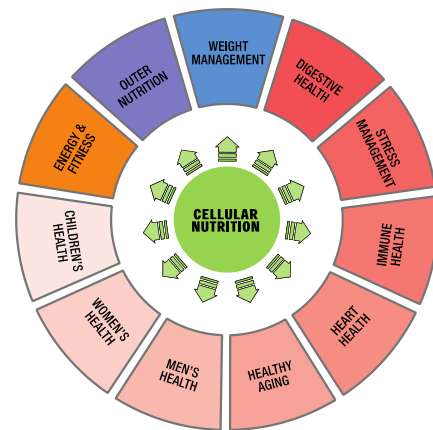

Cellular Nutrition

- Nourishes your cells with the best nutrients available.*
- Supports your immune system.*
- Maximizes energy production for increased vitality and optimal health.*