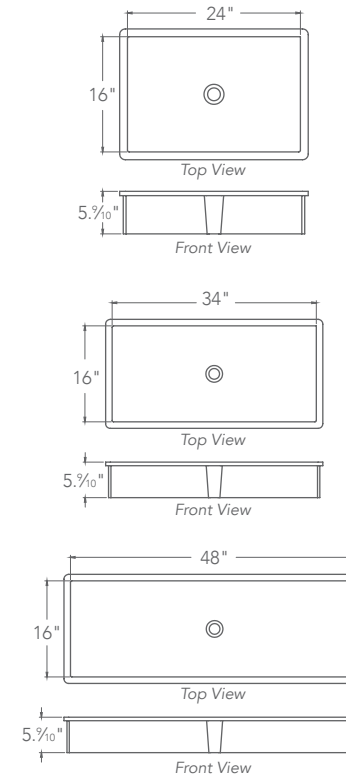

1839-24/34/48-SSA

- High quality Solid Surface construction
- Overflow included
- Includes mounting hardware
- Faucet not included

DECOLAV's 1839 rectangular Undermount Solid Surface lavatory adds flair for a dramatic centerpiece. The hard lines slant inward framing the basin and combine a unique identity with a quality design. Available in 24", 34", 48" width.

16" D x 24" W x 5 7/10" H
16" D x 34" W x 5 7/10" H
16" D x 48" W x 5 7/10" H
Available in white.