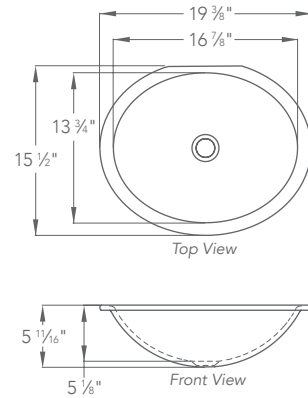

- Measures 15 1/2" D x 19 3/8" W x 5 1/16" H
- For Undermount use only
- Faucet and drain not included

Colors may vary with glass products. Please contact DECOLAV® for assistance

Frosted
Crystal

FCR

1139U-FNG/FCR