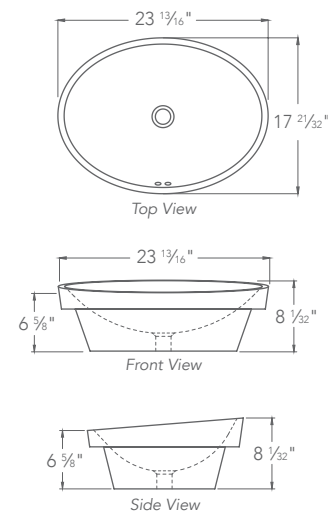

1438-CWH

DECOLAV's 1438-CWH, grandly sitting atop your counter, boasts a large 23" round basin with a substantial edge for a stately effect. The sides slowly cascade to the basin for a pleasant yet striking appearance. Faucet and drain not included.

17 21/32" D x 23 13/16" W x 8 1/32" H
Available in white.

1486L-CWH/1486R-CWH

The DECOLAV 1486 Series is a sleek, long and narrow Wall-Mount lavatory and is the perfect compliment to a compact yet contemporary space. Their symmetry is perfectly balanced when you add an offset faucet, maximizing your surface area. Faucet and drain not included.

10" D x 20" W x 5 7/10" H
Available in white.