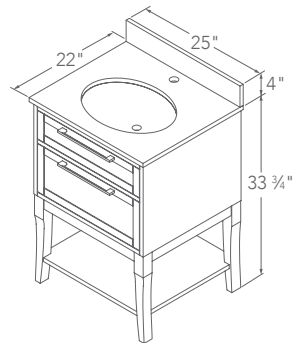

Vanity: 19 3/32" D x 31 1/2" W x 18 3/16" H
Side Cabinet: 13 3/16" D x 16 17/32" W x 18 3/16" H

1836-HKY
Hickory

1836-GRY
Gray

Aura™ Collection

5233-24-ESP

5233-36-ESP

5233-48-ESP

DECOLAV's Aura™ Collection embodies superb craftsmanship; made of solid wood featuring a drawer box with Dovetail drawer boxes, Golden Beige Granite countertop with 4" backsplash, and single-hole faucet drilling. Offered in 24", 36" and 48" the vanity expands not only in size but also in functionality. The larger the vanity the more storage space is added giving you the opportunity to choose the perfect vanity to fit your storage needs.