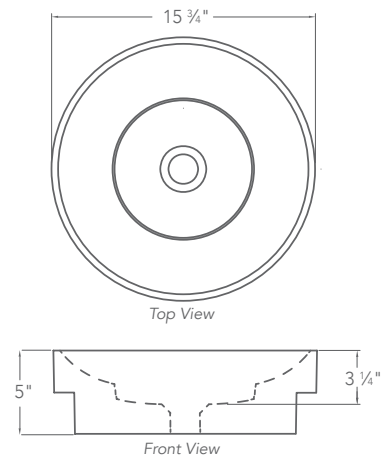

14102-CWH Description: Semi-Recessed or Above-Counter lavatory
Material: Vitreous China
Color: Ceramic White
Dimensions: $\varnothing 15 \frac{3}{4}''$ x 5" H
Faucet and drain not included