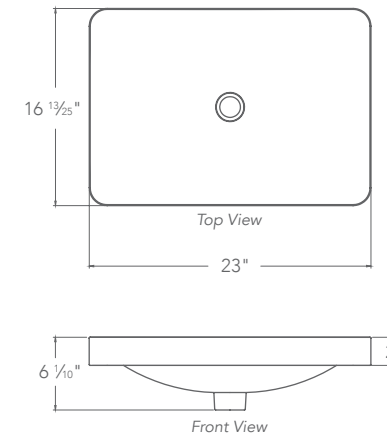

1436-1/4/8-CWH

DECOLAV's 1436 series is a classic Drop-In oval lavatory which allows either a single-hole, 4" center set, or 8" widespread faucet drilling and offers a deep basin. This casual and versatile lavatory can compliment a variety of styles adding an essence of comfort to your décor. Faucet and drain not included.

17 3/10" D x 20 3/10" W x 7 7/10" H
Available in white.

1437-CWH

DECOLAV's 1437-CWH Semi-Recessed rectangular lavatory with smooth and curvy inside edges is sure to be a hit. Pair it with the DECOLAV® decorative drain of your choice for the complete package. Faucet and drain not included.

16 13/25" D x 23" W x 6 1/10" H
Available in white.