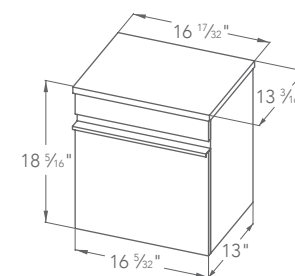

1836-MWN
Medium Walnut