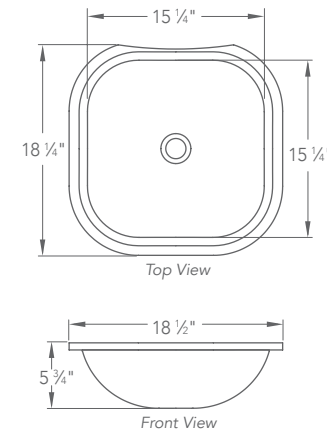

16" D x 24" W x 5 7/10" H
16" D x 34" W x 5 7/10" H
16" D x 48" W x 5 7/10" H
Available in white.

Translucence[®]
Collection

1129U-FNG/FCR

Frosted
Natural Glass

FNG

The DECOLAV® 1129U Series boasts a stunning 12mm tempered glass oval Undermount lavatory in a frosted finish. Available in Frosted Natural Glass or Frosted Crystal, the 1129U Series is guaranteed to set your bathroom apart from the rest.

- Measures 15 1/2" D x 19 3/8" W x 5 1/16" H
- For Undermount use only
- Faucet and drain not included

Colors may vary with glass products. Please contact DECOLAV® for assistance

Frosted
Crystal

FCR

1139U-FNG/FCR