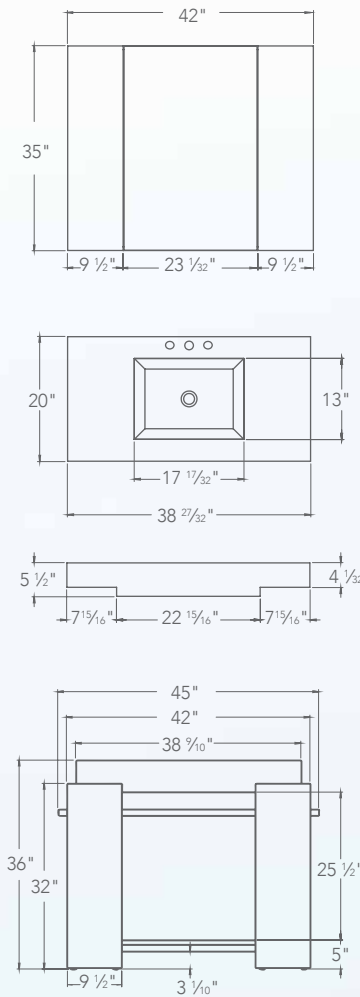

Quality Construction, Superior Material & Exotic Wood Veneers

Our Bennett™ bath vanity will be an impressive addition to your bathroom. Coupled with its mirrored cabinet and optional side mounted towel bars, the Bennett™ suite is as stylish as it is functional while creating a refreshing spa-like ambience with generous storage options.