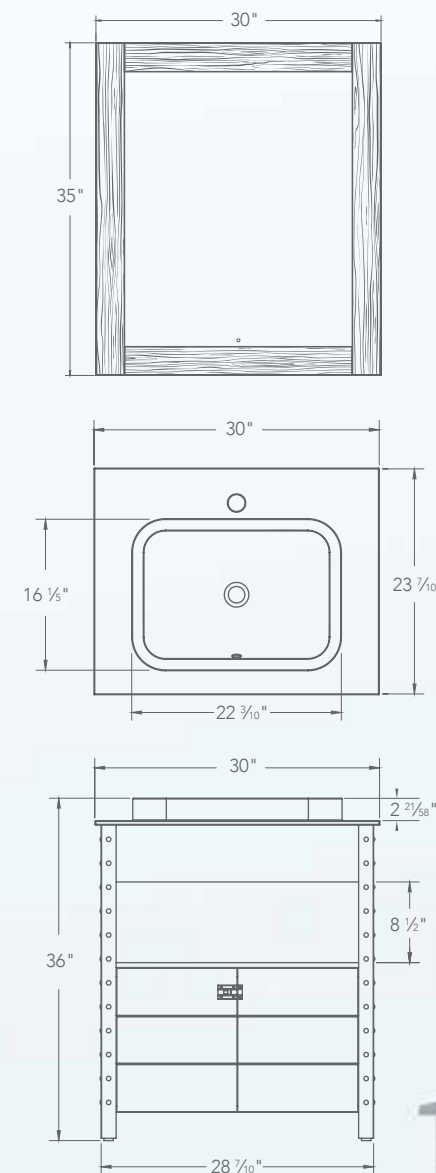

Cool Gray Oak