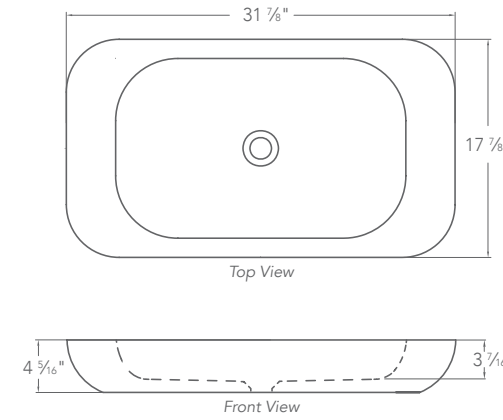

14104-CWH Description: Above-Counter lavatory
 Material: Vitreous China
 Color: Ceramic White
 Dimensions: $17 \frac{1}{2}''$ W x $10 \frac{1}{4}''$ D x $4 \frac{1}{8}''$ H
 Faucet and drain not included

14105-CWH Description: Above-Counter lavatory
 Material: Vitreous China
 Color: Ceramic White
 Dimensions: $21 \frac{13}{16}''$ W x $19 \frac{5}{8}''$ D x $5 \frac{1}{16}''$ H
 Faucet and drain not included

14106-CWH/14107-CWH

14108-CWH/14110-CWH

14106-CWH Description: Semi-Recessed lavatory with overflow
 Material: Vitreous China
 Color: Ceramic White
 Dimensions: 23 3/4" W x 14 3/4" D x 8" H
 Faucet and drain not included

14108-CWH Description: Above-Counter lavatory
 Material: Vitreous China
 Color: Ceramic White
 Dimensions: 31 7/8" W x 17 7/8" D x 4 3/16" H
 Faucet and drain not included

14107-CWH Description: Semi-Recessed lavatory with overflow
 Material: Vitreous China
 Color: Ceramic White
 Dimensions: 23 3/8" W x 15 3/4" D x 6 1/8" H
 Faucet and drain not included