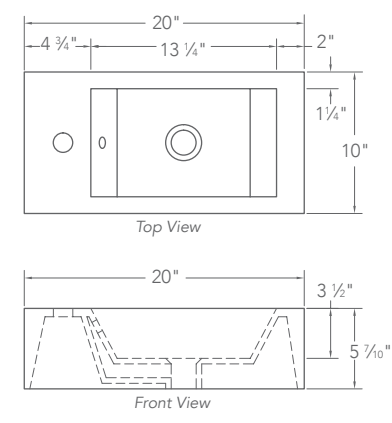

1486L-CWH/1486R-CWH