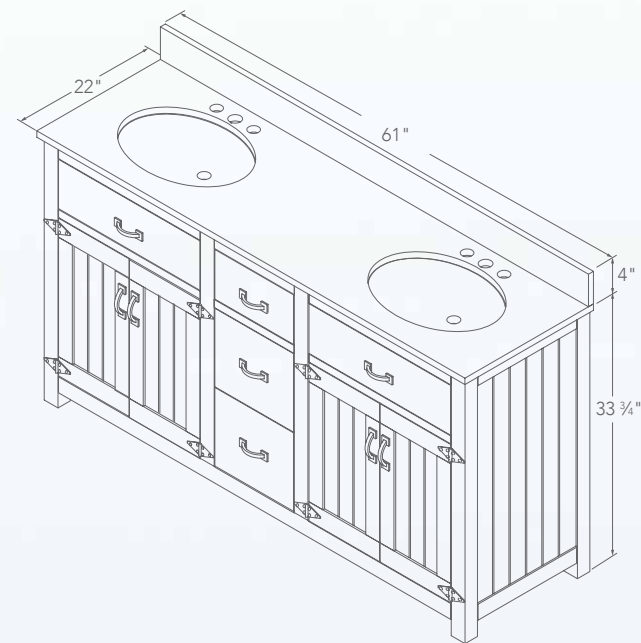

DECOLAV's Countryside™ Collection completes its rustic farmhouse look with wrought iron hardware and a Farmhouse Oak veneer. The 24" Countryside™ features a Vitreous China countertop with single-hole faucet drilling and integrated rectangular lavatory. The 36" and 60" feature a Golden Beige Granite countertop with 8" faucet drilling. This vanity is sure to be the perfect compliment to your bathroom decor.

- 3/4" thickness granite top with eased edge and 4" backsplash
- Solid wood construction with Farmhouse Oak veneer
- Available in 24", 36" and 60" width
- Pair with DECOLAV® 1401-CWH Undermount Vitreous China lavatory – sold separately
- Single-hole faucet drilling – faucet not included
- Drain and bottle trap sold separately

Craftsmanship at its best

Create a warm farmhouse look & feel with exceptional finishing details, including wrought iron hardware.