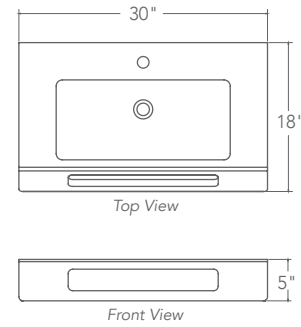

- Single-hole faucet drilling provided with 4" and 8" predrilled pilot holes – faucet not included
- High quality Solid Surface construction
- Includes Stainless Steel mounting hardware