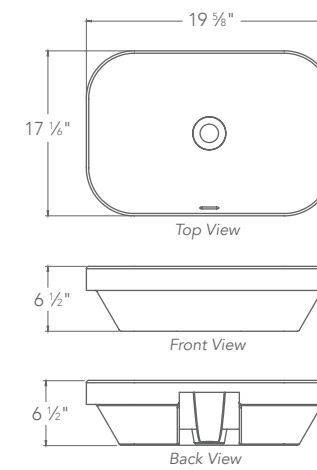

15 7/16" D x 15 7/16" W x 5 5/16" H
Available in white.

1489-CWH

DECOLAV's 1489-CWH is a bold and dramatic Semi-Recessed lavatory with hard beveled lines that taper inward. This lavatory invites you to relax and experience an avant-garde approach to a contemporary bathroom. This ADA compatible piece redefines modern day elegance. Faucet and drain not included.

15 7/10" D x 19" W x 7" H
Available in white.

1490-CWH

DECOLAV's 1490-CWH is the perfect addition to your bathroom. Its round basin features an extended back curve which houses single-hole faucet drilling and overflow. This practical design can maximize usable countertop space in your existing cabinet. Faucet and drain not included.

Ø18 1/2" x 5 1/2" H
Available in white.

1494-CWH

1496-CWH

DECOLAV's 1494-CWH round Above-Counter Vitreous China lavatory offers an elegant contoured shape instantly becoming the center of attention. Faucet and drain not included.