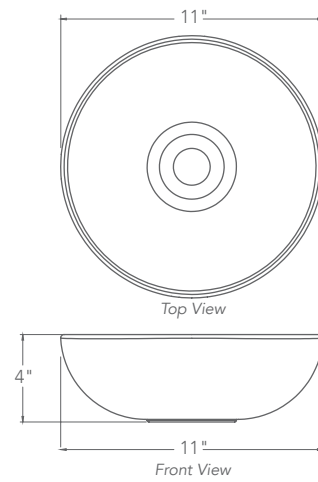

1494-CWH

1496-CWH

DECOLAV's 1494-CWH round Above-Counter Vitreous China lavatory offers an elegant contoured shape instantly becoming the center of attention. Faucet and drain not included.

Ø11" x 4" H
Available in white.

DECOLAV's 1496-CWH Semi-Recessed Vitreous China lavatory attracts those who identify with the minimalist lifestyle. The shallow rounded basin compliments this aesthetically attractive yet simple lavatory. Faucet and drain not included.

17 1/8" D x 19 1/8" W x 6 1/2" H
Available in white.