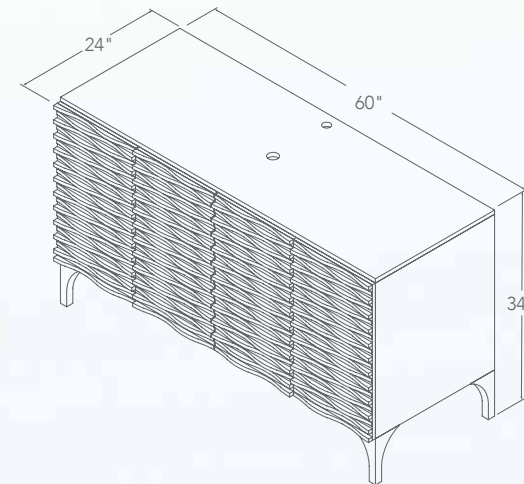

Craftsmanship at its best

Featuring a modern design with stylish White High Gloss wavy doors that conceal an abundance of storage possibilities.