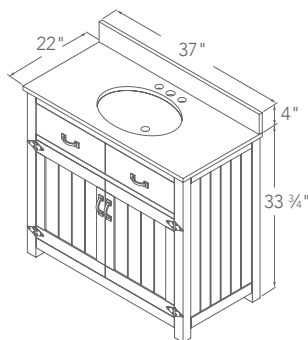

Craftsmanship at its best

Endless possibilities and lots of storage with 3 available sizes to fit any bathroom.

5232-24-FHO

5232-36-FHO

5232-60-FHO

DECOLAV's Countryside™ Collection completes its rustic farmhouse look with wrought iron hardware and a Farmhouse Oak veneer. The 24" Countryside™ features a Vitreous China countertop with single-hole faucet drilling and integrated rectangular lavatory. The 36" and 60" feature a Golden Beige Granite countertop with 8" faucet drilling. This vanity is sure to be the perfect compliment to your bathroom decor.