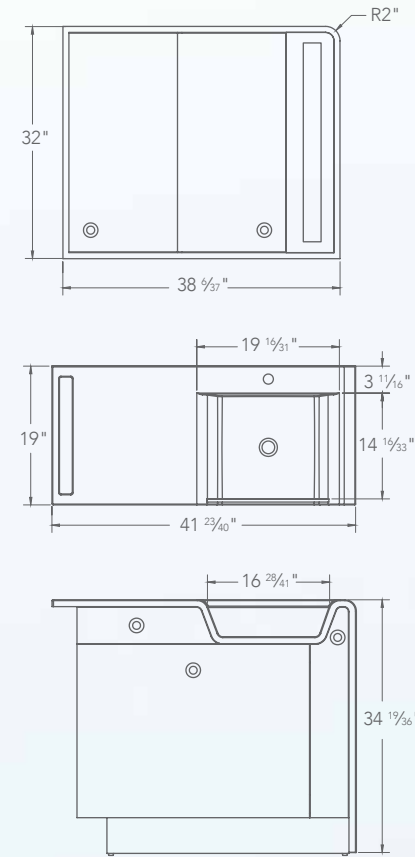

Brushed Stainless Steel,
Black Limba