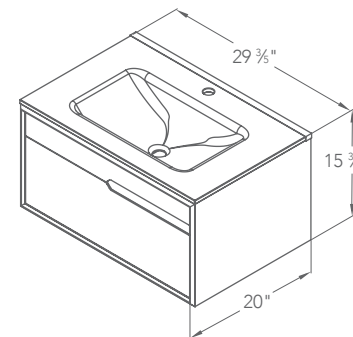

Vanity: 20" D x 29 3/8" W x 16 3/8" H

1801-HKY
Hickory

1801-CHL
Charcoal

- Solid Surface countertop with integrated lavatory
- Single-hole faucet drilling – faucet not included
- Soft-close drawers
- Interior LED lighting with touch sensitive switch
- Wall-Mount installation