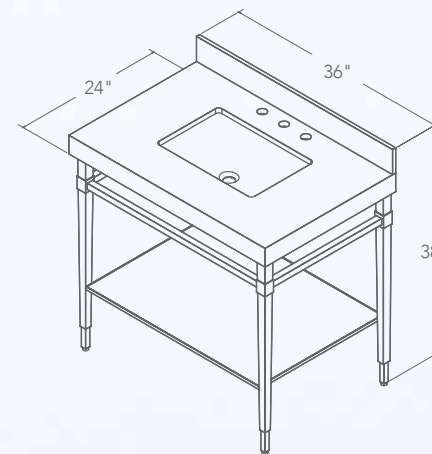

Craftsmanship at its best

Elegant & modern design with Stainless Steel accents and White Quartz countertop.

5230-BPS

DECOLAV's Montallegro™ Collection combines grace and industrial style in one beautifully simplistic vanity. With a Stainless Steel towel bar and frame, open Painted White tempered glass shelf for storage and White Quartz countertop with 4" backsplash, this piece spans the gap between style and functionality.

- Available in Black Polished Stainless finish
- Features Stainless Steel towel bar and frame
- White Quartz countertop with 4" backsplash
- DECOLAV® 1402 fully glazed rectangular Undermount Vitreous China lavatory with overflow included
- Includes open Painted White tempered glass shelf for storage
- 8" faucet drilling – faucet not included
- Drain and bottle trap sold separately