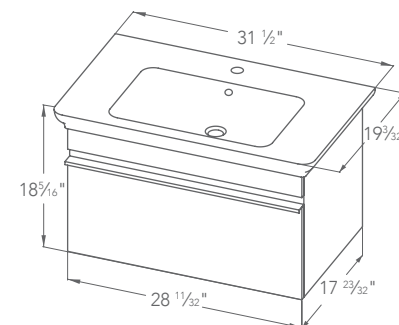

1836-MWN
Medium Walnut