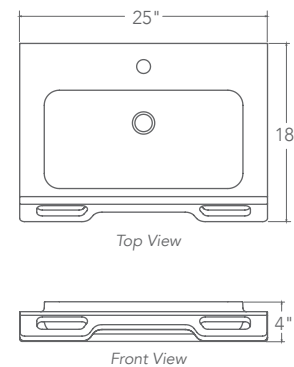

1834-SSA

- Single-hole faucet drilling provided with 4" and 8" predrilled pilot holes – faucet not included
- Features unique splash guard
- High quality Solid Surface construction
- Includes Stainless Steel mounting hardware

DECOLAV's Solid Surface collection provides the perfect solution for any bathroom in need of modernization. Features single-hole faucet drilling, predrilled pilot holes for 4" and 8" faucet arrangements, ADA compliant grab bars, and a revolutionary splash guard. Pair with a DECOLAV® decorative bottle trap and drain to complete your modern retreat.

18" D x 25" W x 4" H
Available in white.