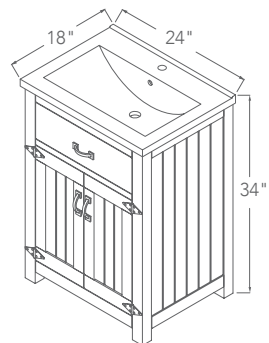

5232-36-FHO