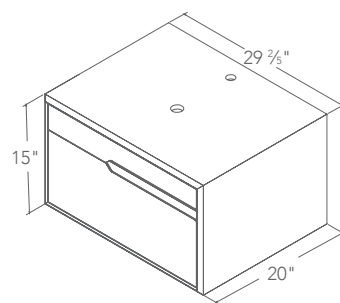

1836-MWN
Medium Walnut