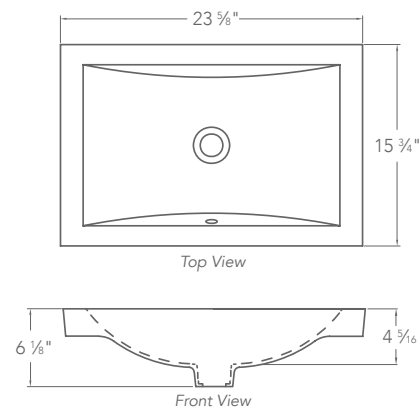

14107-CWH Description: Semi-Recessed lavatory with overflow
Material: Vitreous China
Color: Ceramic White
Dimensions: 23 3/8" W x 15 3/4" D x 6 1/8" H
Faucet and drain not included