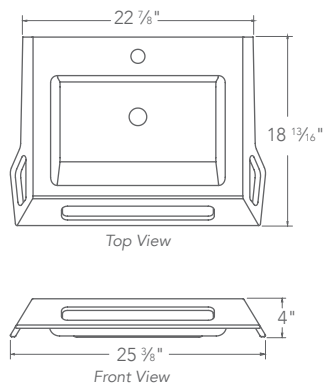

- Single-hole faucet drilling provided with 4" and 8" predrilled pilot holes – faucet not included
- High quality Solid Surface construction
- Includes Stainless Steel mounting hardware