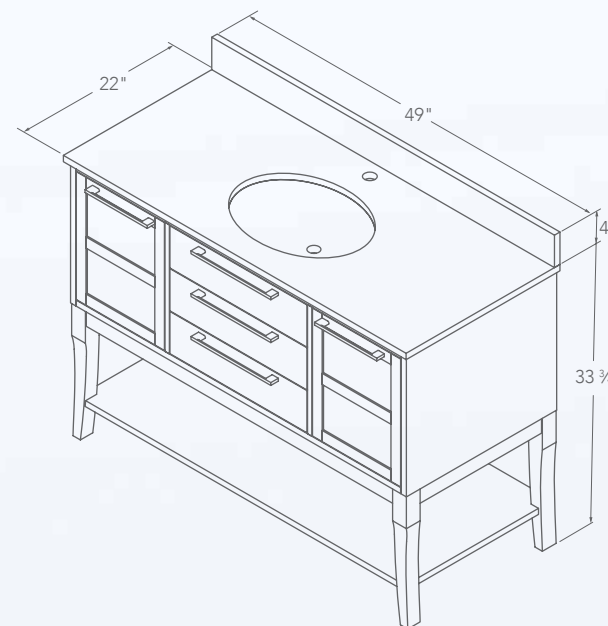

- Solid wood construction in Espresso finish
- Dovetail joints
- 3/4" thickness granite top with eased edges
- Available in 24", 36" and 48" widths
- Pair with DECOLAV® 1401-CWH Undermount Vitreous China lavatory – sold separately
- Single-hole faucet drilling – faucet not included
- Drain and bottle trap sold separately