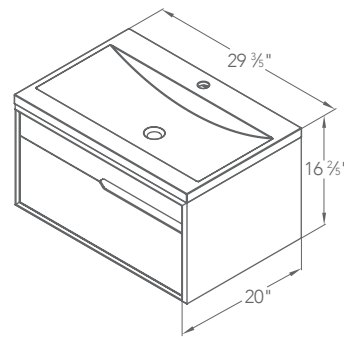

Vanity: 20" D x 29 3/8" W x 16 3/8" H

1801-HKY
Hickory

1801-CHL
Charcoal

- Solid Surface countertop with integrated lavatory
- Single-hole faucet drilling – faucet not included
- Soft-close drawers
- Interior LED lighting with touch sensitive switch
- Wall-Mount installation