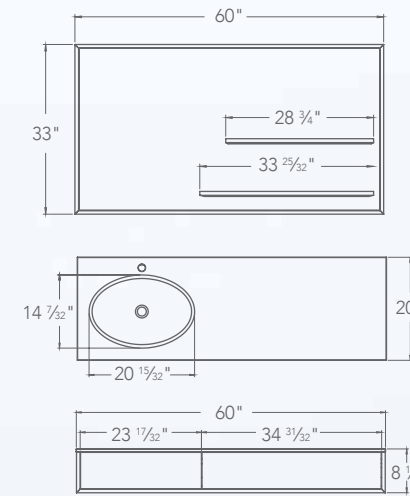

With its sleek and minimalistic appearance, the Avalyn™ vanity will transform your bathroom into a personal and private retreat. The vanity's deep push-to-open dovetail drawer offers plenty of storage to organize your toiletries while the Wall-Mount mirror demonstrates that extra attention to detail.

- DECOLAV's durable painted tempered glass countertop with integrated lavatory available in single-hole faucet drilling
- Matching apron along side push to open drawer
- Matching floating shelves
- Faucet not included
- Drain and bottle trap sold separately

1740-CCB Description: bath vanity with Painted White or Painted Black tempered glass countertop
1740-EBY Material: Cocobolo wood veneer, Waterfall Ebony
Faucet Hole Spacing: single-hole faucet drilling
Dimensions: 60" W x 20" D x 8 1/2" H

1745-CCB Description: Painted White frame wall-mounted mirror with wood veneer shelves
1745-EBY Material: Cocobolo wood veneer, Waterfall Ebony
Dimensions: 60" W x 1" D x 33" H
Shelf Dimensions: 28 3/4" W x 4" D and 33 3/4" W x 4" D

Avalyn™ finishes

CCB - Cocobolo: This wood veneer defines the term exotic, originating from the west coast of Central America. Its pattern is a straight to interwoven grain with hard and dense wood that is resistant to aging.

EBY - Waterfall Ebony: Often found growing in equatorial Africa, Waterfall Ebony veneer is a hidden gem in the treasure chest. Its unique patterns highlight the true richness carrying an interesting variety of warm hues.

Cocobolo

Escape the Ordinary