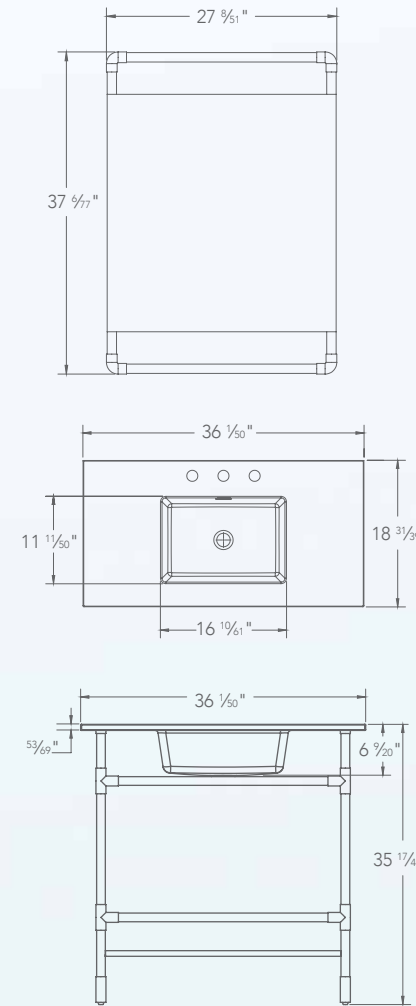

With its seamless design, the Kateston™ bath vanity's framework is characterized by its uniquely redefined pipe fitting structure. The open vanity provides easy access to bathroom essentials while the console itself has integrated towel bars. Designed with a convenient bottom storage shelf and accessory tray in Black Limba veneer, this vanity will enhance any style.

- DECOLAV's Solid Surface white lavatory with overflow available in 8" faucet drilling
- Large open storage shelf
- Industrial style console with Brushed Stainless Steel pipe frame
- Black Limba accessory tray, dimensions: 6" W x 17 1/2" L
- Faucet not included
- Drain and bottle trap sold separately

1761-SSA Description: bath vanity with Solid Surface countertop, integrated lavatory with overflow
Material: Brushed Stainless Steel finish
Faucet Hole Spacing: 8" faucet drilling
Dimensions: 36" W x 19" D x 35" H

1766-SSA Description: Wall-Mount mirror with frosted LED tube lighting
Material: frosted tube light
Dimensions: 27" W x 1" D x 38" H

Kateston™ finishes

BLM - Black Limba: Derived from a large tree native to tropical western Africa, Black Limba is a hardwood veneer that is used for making furniture as well as musical instruments.

Cutting Edge with Industrial Aesthetic Design

The Kateston™ bath vanity integrates a Solid Surface countertop seamlessly with its Stainless Steel frame. An extension of this cutting edge industrial look is the Kateston™ mirror with its impressive Stainless Steel pipe frame and decorative tube lighting which creates a distinctive design.