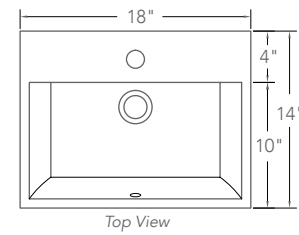

1487-CWH

DECOLAV's Wall-Mount Classically Redefined 1487-CWH angular architecture adds refined taste and sophistication to a smaller environment. Offering a modern, space-saving design with a centrally-located single-hole faucet drilling and room for personal care items along the back border. Faucet and drain not included.

14" D x 18" W x 6" H
Available in white.

1488-CWH

DECOLAV's square Above-Counter 1488-CWH is delightfully easy to clean with its soft lines and rounded corners. This lavatory is sure to beckon you back to your own private oasis. Faucet and drain not included.

15 7/16" D x 15 7/16" W x 5 5/16" H
Available in white.