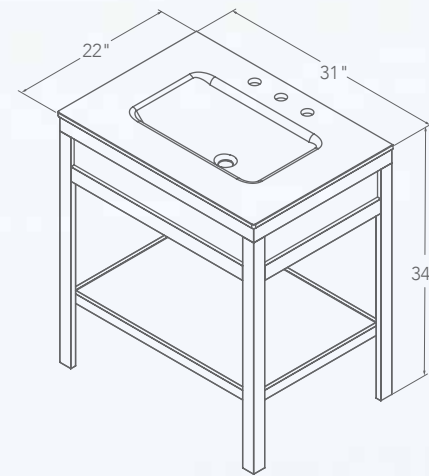

Craftsmanship at its best

Rich wood finish with Painted White tempered glass. Bring a sense of luxury to your bathroom with this unique piece.

5234-MWN

DECOLAV's Park Avenue Collection will have your bathroom looking stylish in no time. The Painted White tempered glass integrated top with 8" faucet drilling, deep basin, Painted White tempered glass shelf, and Medium Walnut solid wood frame will create the timeless look that your bathroom design deserves.

- Painted White tempered glass countertop
- Solid wood frame
- Includes open Painted White tempered glass shelf for storage
- Painted White tempered glass inlays
- 8" faucet drilling and integrated lavatory – faucet not included
- Drain and bottle trap sold separately