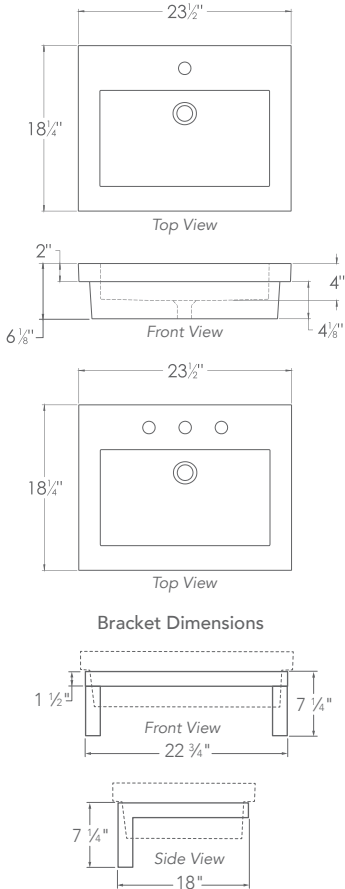

Classically Redefined®