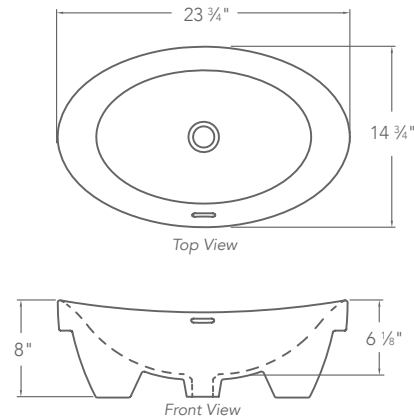

14106-CWH Description: Semi-Recessed lavatory with overflow
Material: Vitreous China
Color: Ceramic White
Dimensions: 23 3/4" W x 14 3/4" D x 8" H
Faucet and drain not included