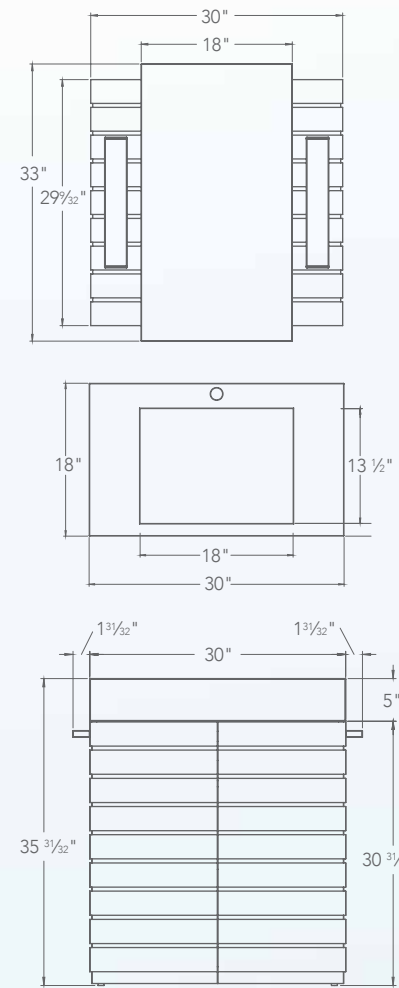

Teak Solid Wood