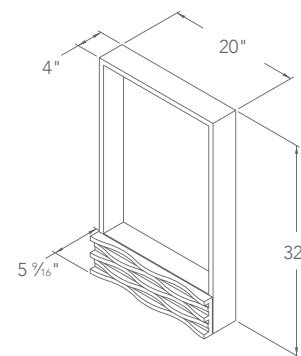

5243-60-WHG

DECOLAV's Sophia™ vanity and Bianco marble top with single-hole faucet drilling makes a striking addition to your bathroom. This vanity offers spacious storage capacity uniquely hidden behind inter-woven doors.

- White High Gloss finish
- Doors feature soft-close hinges
- Compliment this collection with the 9723-WHG Wall-Mount mirror – sold separately
- Includes Bianco Marble countertop pre-drilled for single-hole faucet drilling – lavatory and faucet not included

Craftsmanship at its best

Featuring a modern design with stylish White High Gloss wavy doors that conceal an abundance of storage possibilities.

9723-WHG

DECOLAV's Sophia™ Collection Mirror offers a unique fusion between mirror and medicine cabinet by offering a concealed storage compartment and shelf behind the flowing inter-woven door.

- White High Gloss finish
- Wavy door conceals storage compartment and shelf
- Designed to compliment the Sophia™ vanity collection