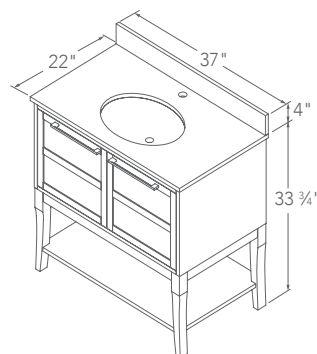

Vanity: 19 3/32" D x 31 1/2" W x 18 3/16" H
Side Cabinet: 13 3/16" D x 16 17/32" W x 18 3/16" H

1836-HKY
Hickory

1836-GRY
Gray

Aura™ Collection

5233-24-ESP

5233-36-ESP

5233-48-ESP

DECOLAV's Aura™ Collection embodies superb craftsmanship; made of solid wood featuring a drawer box with Dovetail drawer boxes, Golden Beige Granite countertop with 4" backsplash, and single-hole faucet drilling. Offered in 24", 36" and 48" the vanity expands not only in size but also in functionality. The larger the vanity the more storage space is added giving you the opportunity to choose the perfect vanity to fit your storage needs.