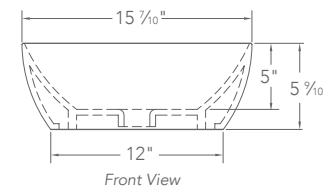

1487-CWH

DECOLAV's Wall-Mount Classically Redefined 1487-CWH angular architecture adds refined taste and sophistication to a smaller environment. Offering a modern, space-saving design with a centrally-located single-hole faucet drilling and room for personal care items along the back border. Faucet and drain not included.

14" D x 18" W x 6" H
Available in white.

1488-CWH

DECOLAV's square Above-Counter 1488-CWH is delightfully easy to clean with its soft lines and rounded corners. This lavatory is sure to beckon you back to your own private oasis. Faucet and drain not included.

15 7/16" D x 15 7/16" W x 5 5/16" H
Available in white.