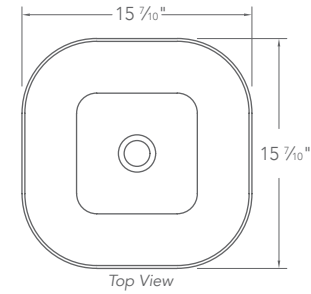

16 13/25" D x 23" W x 6 1/10" H
Available in white.

1438-CWH

DECOLAV's 1438-CWH, grandly sitting atop your counter, boasts a large 23" round basin with a substantial edge for a stately effect. The sides slowly cascade to the basin for a pleasant yet striking appearance. Faucet and drain not included.

10" D x 20" W x 5 7/10" H
Available in white.

1487-CWH

DECOLAV's Wall-Mount Classically Redefined 1487-CWH angular architecture adds refined taste and sophistication to a smaller environment. Offering a modern, space-saving design with a centrally-located single-hole faucet drilling and room for personal care items along the back border. Faucet and drain not included.

14" D x 18" W x 6" H
Available in white.

1488-CWH

DECOLAV's square Above-Counter 1488-CWH is delightfully easy to clean with its soft lines and rounded corners. This lavatory is sure to beckon you back to your own private oasis. Faucet and drain not included.

15 7/16" D x 15 7/16" W x 5 5/16" H
Available in white.

1489-CWH

DECOLAV's 1489-CWH is a bold and dramatic Semi-Recessed lavatory with hard beveled lines that taper inward. This lavatory invites you to relax and experience an avant-garde approach to a contemporary bathroom. This ADA compatible piece redefines modern day elegance. Faucet and drain not included.