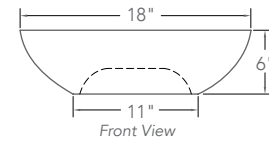

1487-CWH

DECOLAV's Wall-Mount Classically Redefined 1487-CWH angular architecture adds refined taste and sophistication to a smaller environment. Offering a modern, space-saving design with a centrally-located single-hole faucet drilling and room for personal care items along the back border. Faucet and drain not included.

14" D x 18" W x 6" H
Available in white.

1488-CWH

DECOLAV's square Above-Counter 1488-CWH is delightfully easy to clean with its soft lines and rounded corners. This lavatory is sure to beckon you back to your own private oasis. Faucet and drain not included.

15 7/16" D x 15 7/16" W x 5 5/16" H
Available in white.