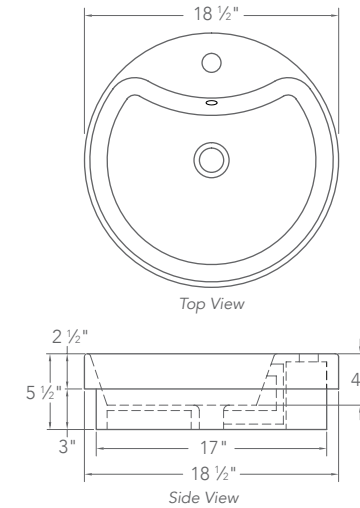

1490-CWH

DECOLAV's 1490-CWH is the perfect addition to your bathroom. Its round basin features an extended back curve which houses single-hole faucet drilling and overflow. This practical design can maximize usable countertop space in your existing cabinet. Faucet and drain not included.

Ø18 1/2" x 5 1/2" H
Available in white.