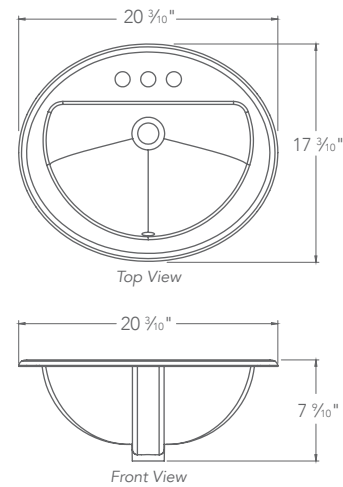

1436-1/4/8-CWH

DECOLAV's 1436 series is a classic Drop-In oval lavatory which allows either a single-hole, 4" center set, or 8" widespread faucet drilling and offers a deep basin. This casual and versatile lavatory can compliment a variety of styles adding an essence of comfort to your décor. Faucet and drain not included.

17 3/10" D x 20 3/10" W x 7 7/10" H
Available in white.

1437-CWH

DECOLAV's 1437-CWH Semi-Recessed rectangular lavatory with smooth and curvy inside edges is sure to be a hit. Pair it with the DECOLAV® decorative drain of your choice for the complete package. Faucet and drain not included.

16 13/25" D x 23" W x 6 1/10" H
Available in white.