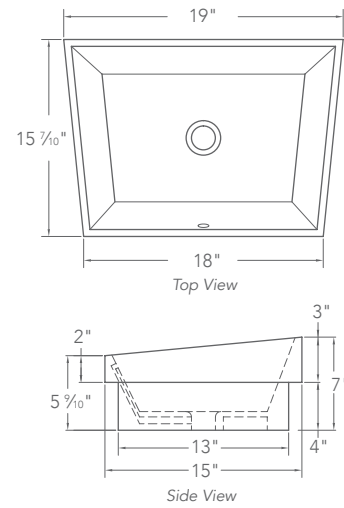

1489-CWH

DECOLAV's 1489-CWH is a bold and dramatic Semi-Recessed lavatory with hard beveled lines that taper inward. This lavatory invites you to relax and experience an avant-garde approach to a contemporary bathroom. This ADA compatible piece redefines modern day elegance. Faucet and drain not included.

15 7/10" D x 19" W x 7" H
Available in white.

1490-CWH

DECOLAV's 1490-CWH is the perfect addition to your bathroom. Its round basin features an extended back curve which houses single-hole faucet drilling and overflow. This practical design can maximize usable countertop space in your existing cabinet. Faucet and drain not included.

Ø18 1/2" x 5 1/2" H
Available in white.