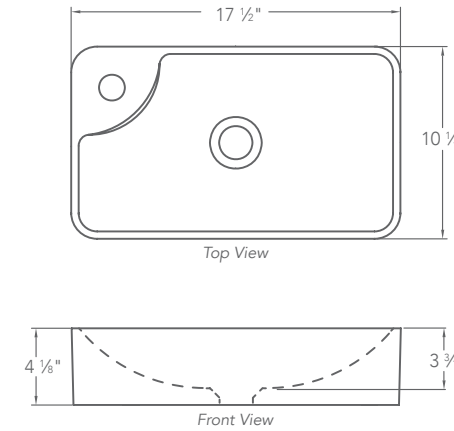

14104-CWH Description: Above-Counter lavatory
Material: Vitreous China
Color: Ceramic White
Dimensions: $17 \frac{1}{2}''$ W x $10 \frac{1}{4}''$ D x $4 \frac{1}{8}''$ H
Faucet and drain not included