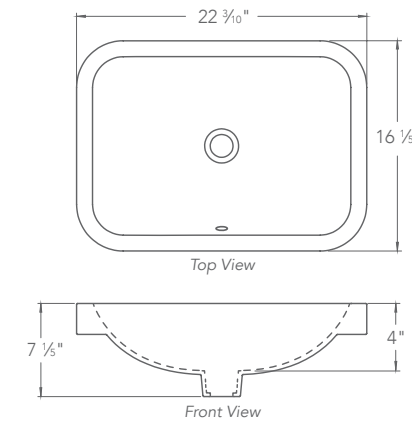

14110-CWH Description: Semi-Recessed lavatory with overflow
Material: Vitreous China
Color: Ceramic White
Dimensions: 22 3/16" W x 16 1/8" D x 7 1/8" H
Faucet and drain not included