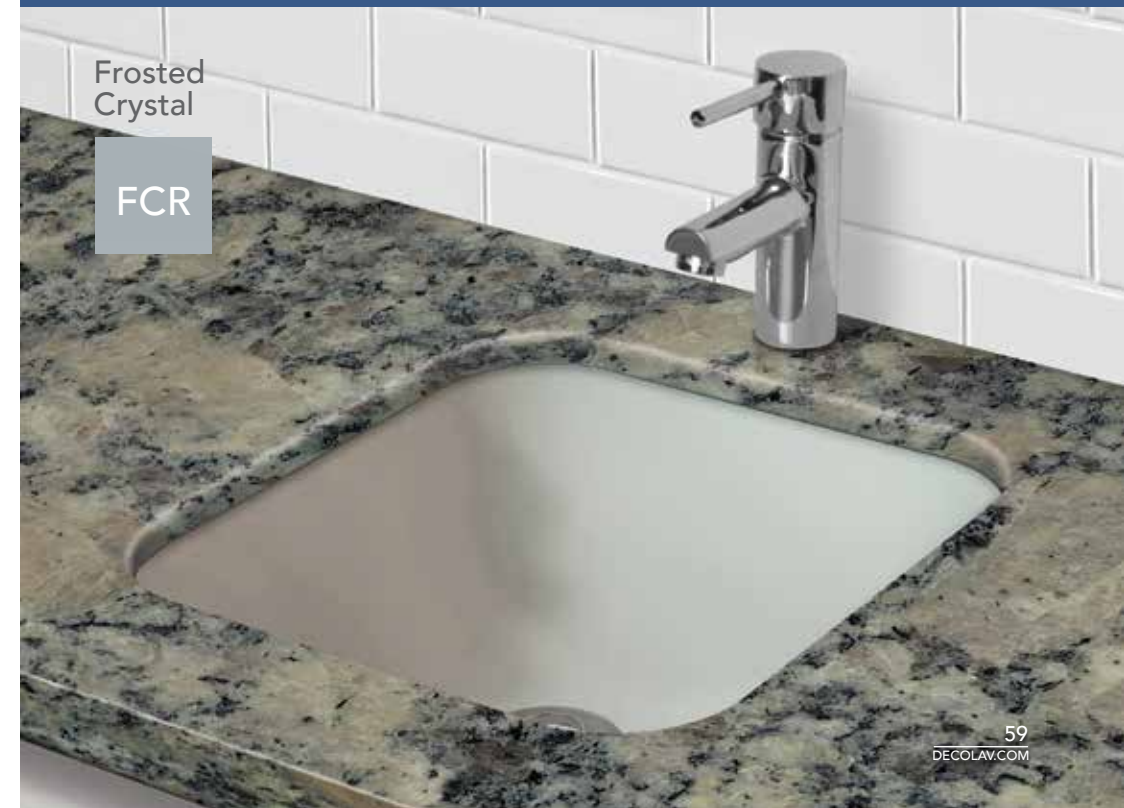

The DECOLAV® 1139U Series puts a twist on DECOLAV's 1129U with a beautifully crafted soft square shape. Available in 12mm Frosted Natural Glass or Frosted Crystal, the 1139U Series is sure to become the focal point of your bathroom.

- Measures 18 1/2" D x 18 1/2" W x 5" H
- For Undermount use only
- Faucet and drain not included

Colors may vary with glass products. Please contact DECOLAV® for assistance

Frosted
Crystal

FCR