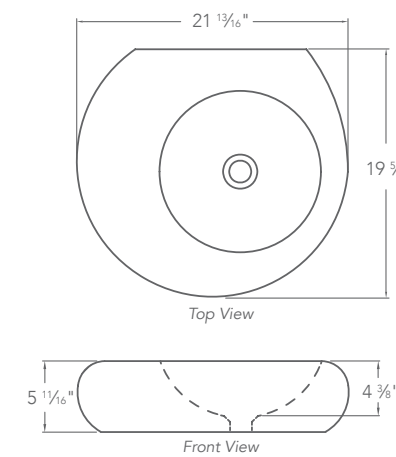

14105-CWH Description: Above-Counter lavatory
Material: Vitreous China
Color: Ceramic White
Dimensions: $21 \frac{13}{16}''$ W x $19 \frac{5}{8}''$ D x $5 \frac{1}{16}''$ H
Faucet and drain not included