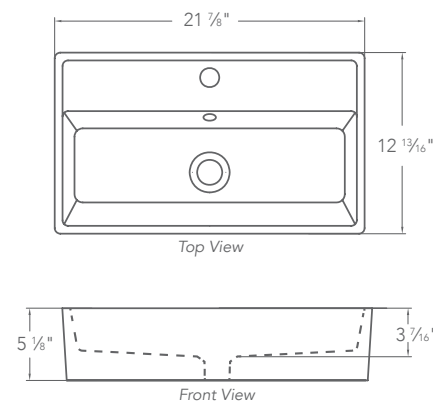

14103-CWH Description: Above-Counter lavatory with overflow
Material: Vitreous China
Color: Ceramic White
Dimensions: $21 \frac{7}{8}''$ W x $12 \frac{13}{16}''$ D x $5 \frac{1}{8}''$ H
Faucet and drain not included