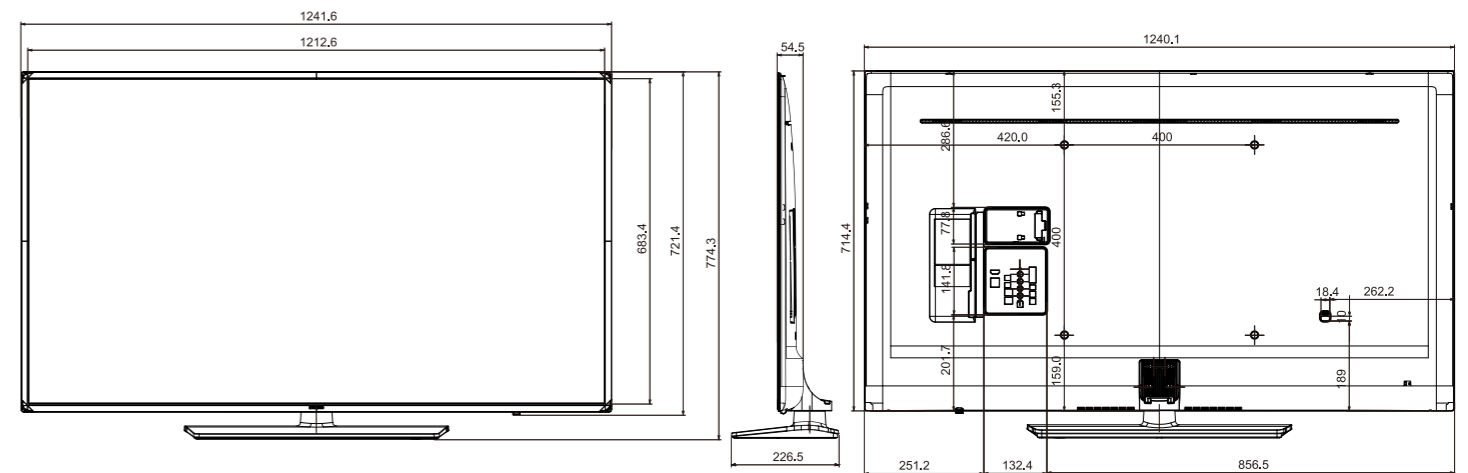

HG55EF690DB

1. 1
2. 2
3. 3
4. 4
5. 5
6. 6
7. 7
8. 8
9. 9
10. 10