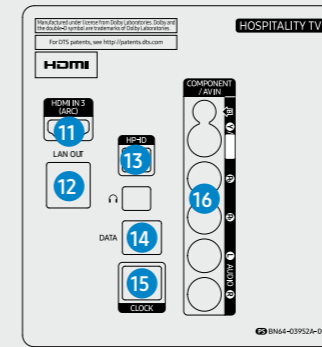

CONNECTORS

1. VARIABLE AUDIO OUT	12. LAN OUT
2. VOL-CTRL	13. HP-ID
3. USB(5V 0.5A)	14. DATA
4. USB(HDD1.0A)/CLONING	15. CLOCK
5. HDMI IN2	16. COMPONENT / AV IN
6. HDMI IN1	
7. LAN	
8. RJP	
9. DIGITAL AUDIO OUT(OPTICAL)	
10. ANT IN	
11. HDMI IN3 (ARC)