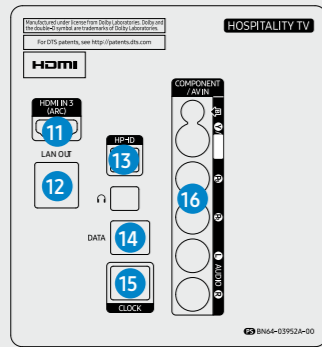

CONNECTORS

1. VARIABLE AUDIO OUT	12. LAN OUT
2. VOL-CTRL	13. HP-ID
3. USB(5V 0.5A)	14. DATA
4. USB(HDD1.0A)/CLONING	15. CLOCK
5. HDMI IN2	16. COMPONENT / AV IN
6. HDMI IN1	
7. LAN	
8. RJP	
9. DIGITAL AUDIO OUT(OPTICAL)	
10. ANT IN	
11. HDMI IN3 (ARC)