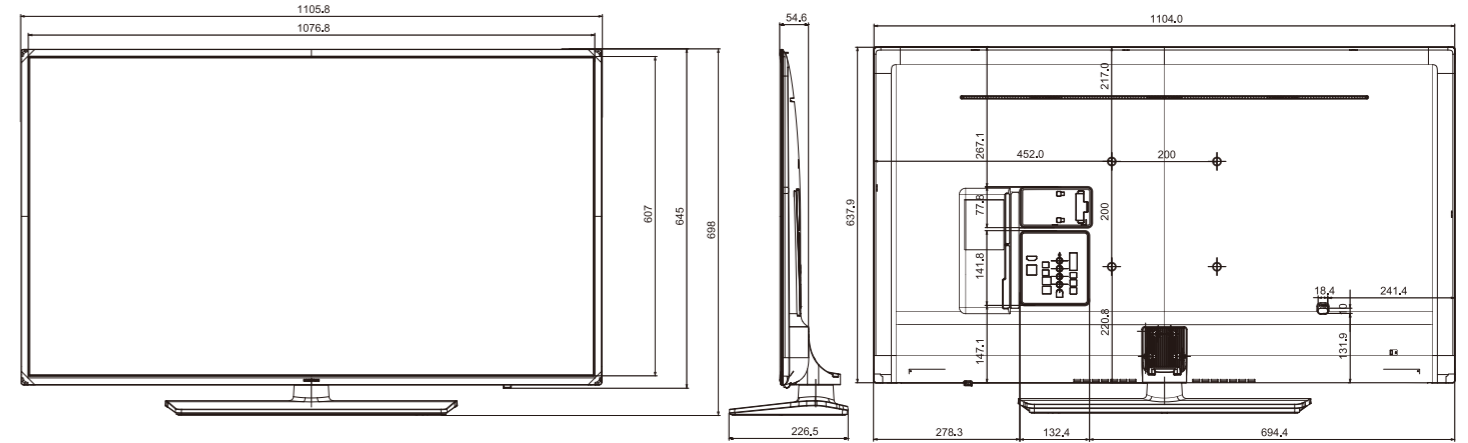

HG49EF690DB

1. 1
2. 2
3. 3
4. 4
5. 5
6. 6
7. 7
8. 8
9. 9
10. 10