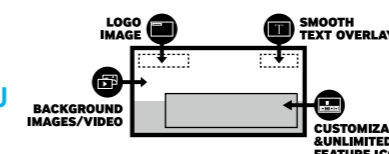

A TAILORED HOME MENU FOR GUESTS

Hotel managers can leverage TIZEN to build and deploy customizable home menu that suits their brand and operational needs. Both staffs and guests can enjoy the convenience of an intuitive, easy-to-navigate interface.