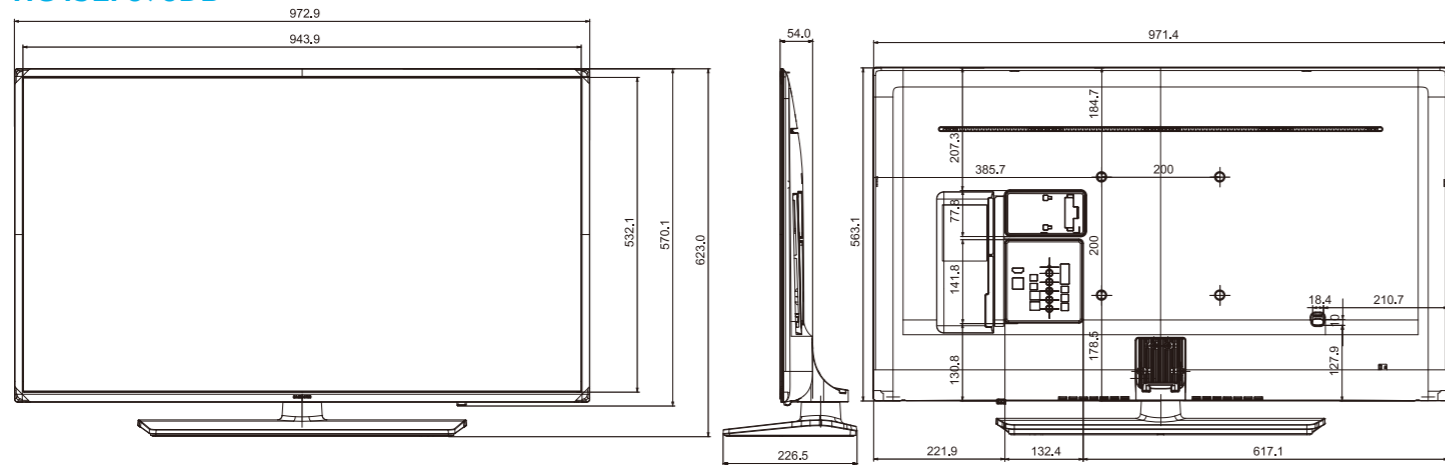

HG43EF690DB
HG43EF696DB

1. 1
2. 2
3. 3
4. 4
5. 5
6. 6
7. 7
8. 8
9. 9
10. 10