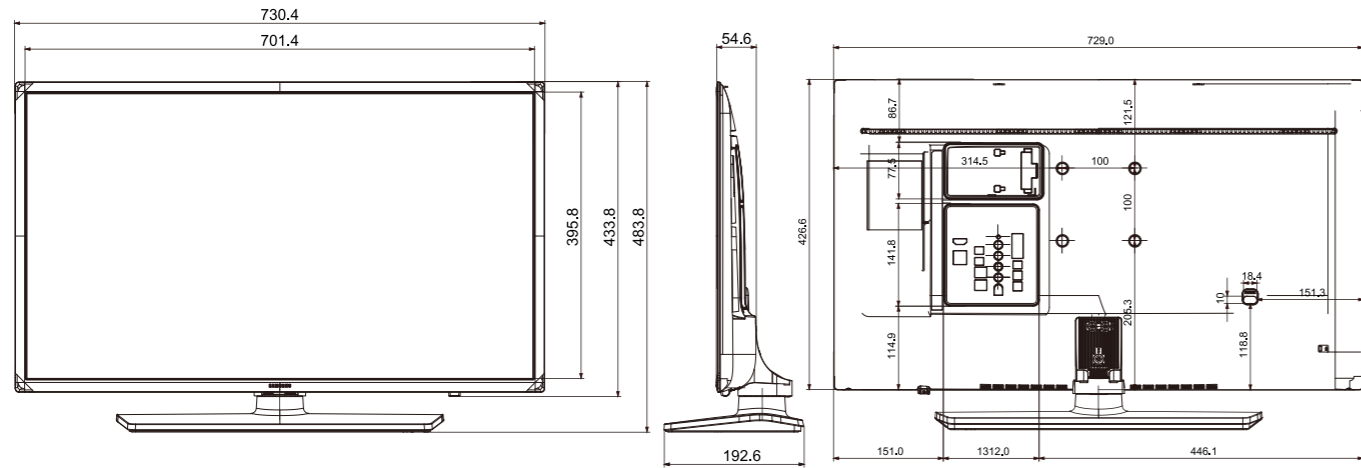

HG32EF690DB
HG32EF696DB

1. 1
2. 2
3. 3
4. 4
5. 5
6. 6
7. 7
8. 8
9. 9
10. 10