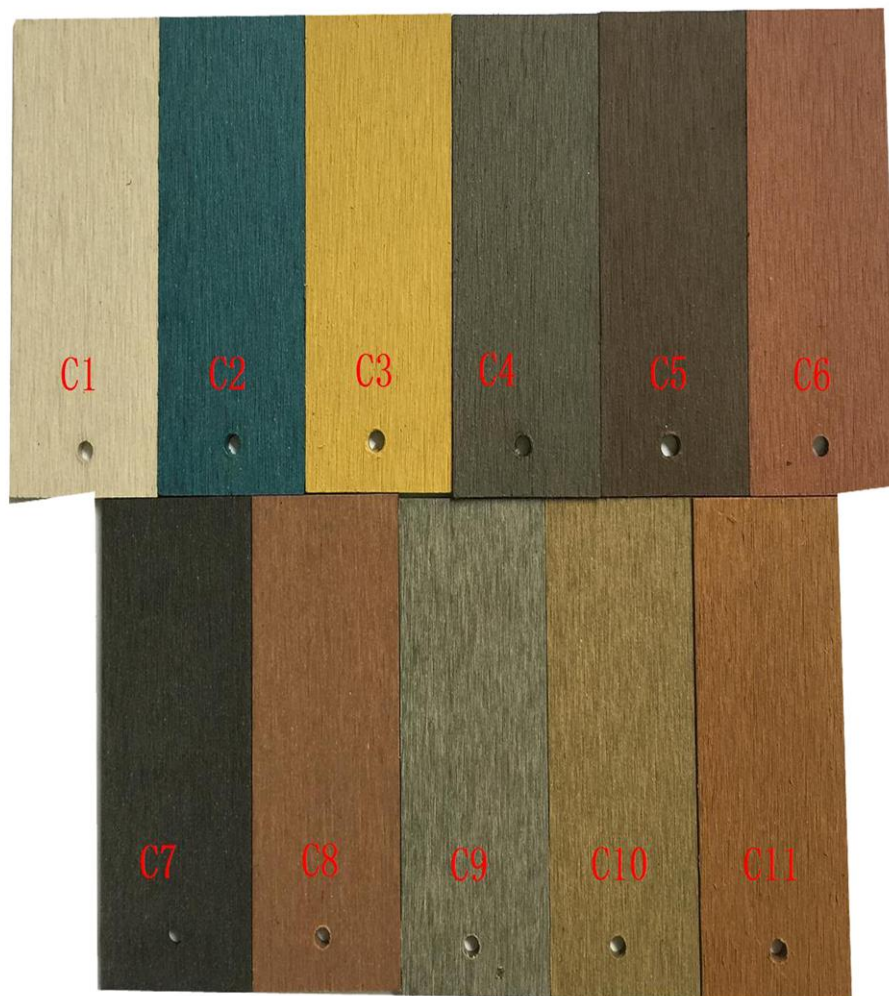

Our Composite Decking Color range

There are 11 color choices to suit a wide range of design options, with your new Composite Decking project.

Please note – Our **WPC wood plastic composite decking** colors and textures are always updating so please call us on **1300 979 727**, email us at office@wholesalecompositedecking.com.au

WHOLESALE
COMPOSITE DECKING

For further information and exact pricing on our Composite Decking, please contact us on 1300 979 727 or alternatively email us at office@wholesalecompositedecking.com