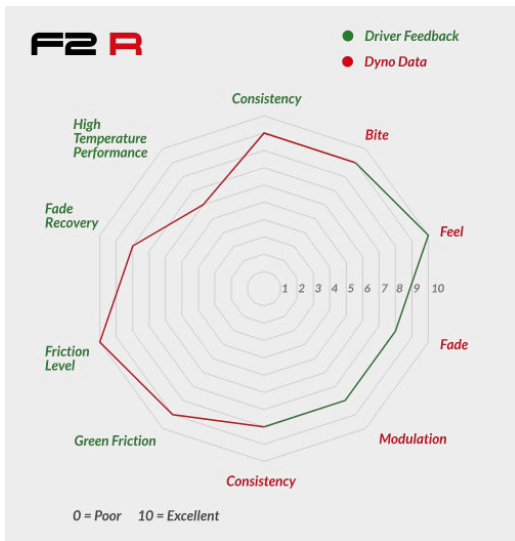

F4 R

High-torque material with high initial bite, designed for vehicles with high down force or very high grip. Particularly good when fitted to vehicles of high weight and limited disc/pad size.

F6 R

Originally developed for NASCAR, F6R is a medium to low torque material that inspires braking confidence. Ideal for low grip applications such as historic and loose surface rally.