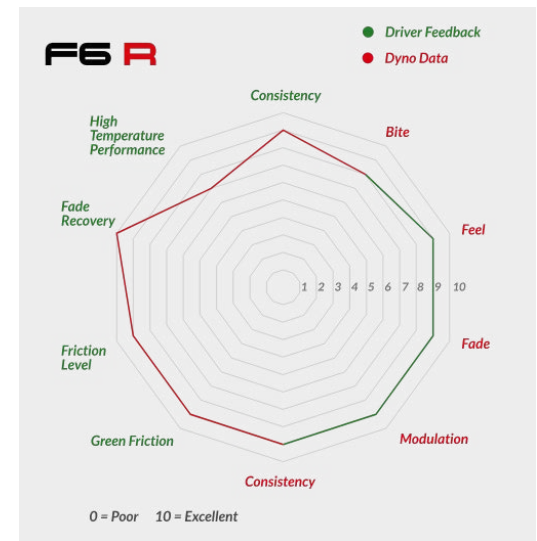

F4 R

High-torque material with high initial bite, designed for vehicles with high down force or very high grip. Particularly good when fitted to vehicles of high weight and limited disc/pad size.

F6 R

Originally developed for NASCAR, F6R is a medium to low torque material that inspires braking confidence. Ideal for low grip applications such as historic and loose surface rally.