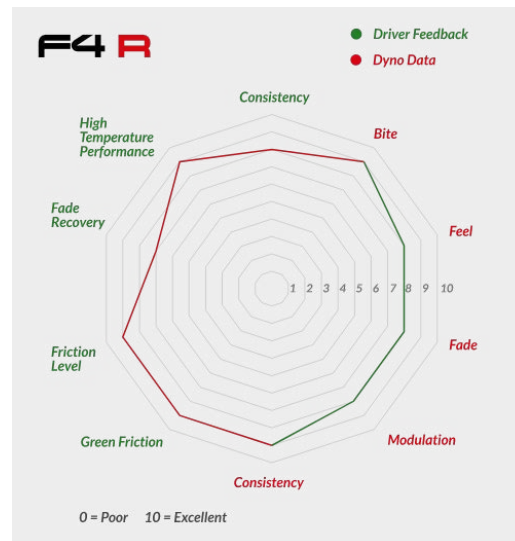

F4 R

High-torque material with high initial bite, designed for vehicles with high down force or very high grip. Particularly good when fitted to vehicles of high weight and limited disc/pad size.

F6 R

Originally developed for NASCAR, F6R is a medium to low torque material that inspires braking confidence. Ideal for low grip applications such as historic and loose surface rally.