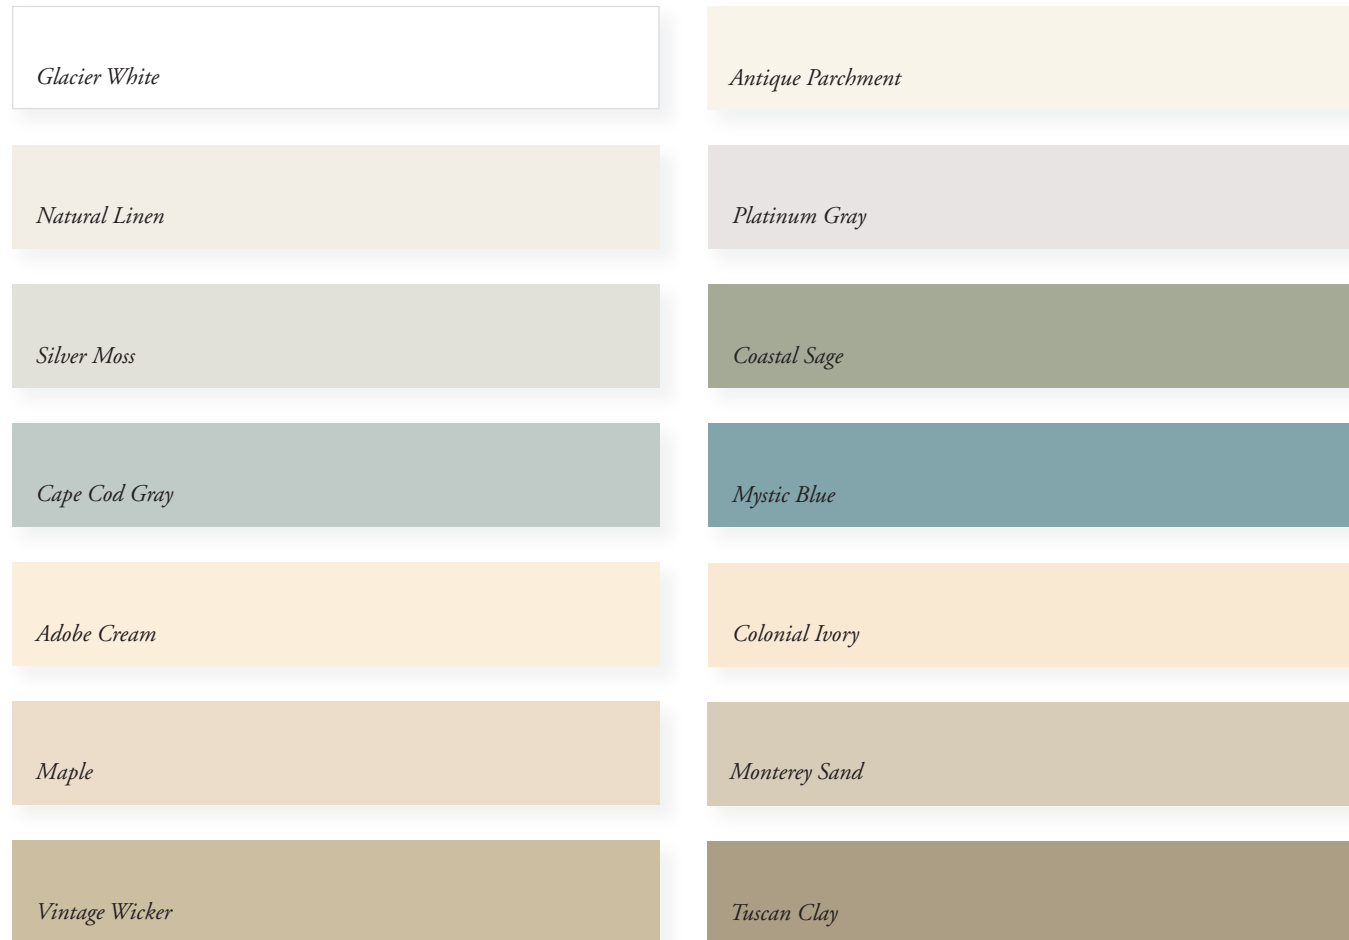

USGBC and related logo is a trademark owned by the U.S. Green Building Council and is used by permission.

*A color-coordinated collection of easy-care trim and accessories for every accent area.*

The classic style of Williamsport Colonial Beaded Vinyl Siding gives you all the beauty of a traditional wood siding installation. And, with Alside's color coordinated, easy-care trim and accessories, you can add striking accents that give your home lasting distinction.

*Rich palette of exterior design options:*

*Note: Colors are as accurate as printing techniques allow. Make final color selections using actual vinyl samples.*

*Horizontal band board provides a strong horizontal accent.*