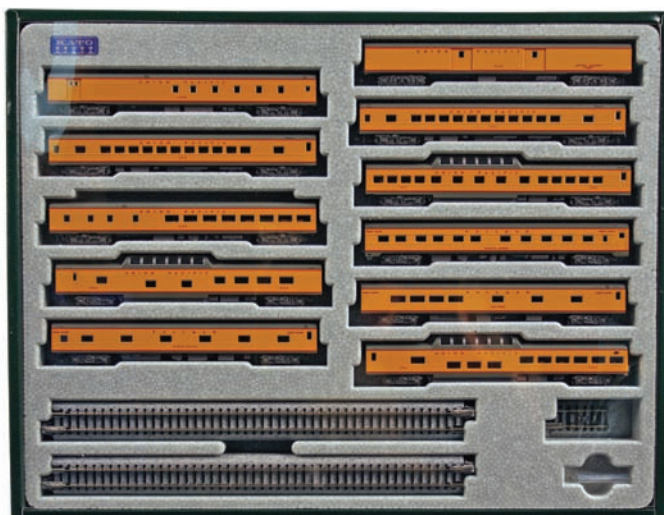

N SCALE | PASSENGER CARS

N Pullman-Standard 10-6 Sleeper

Walthers®
932-55036 NP
932-55037 PRR (Late Scheme)
932-55038 DRGW¹ (4-Stripe Scheme)
932-55041 UP¹
932-55043 SOU
932-55044 PRR
932-55045 L&N
932-55046 ACL
932-55047 CN

Reg. Price: $39.98 Sale: $18.98

N Pullman-Standard 64-Seat Coach

Walthers
Smooth Sides
932-55061 GN (green, orange)
932-55063 CNW¹ (green, yellow)

Fluted Sides
932-55065 SP¹ (silver, red)
932-55067 PRR (silver)
932-55069 C&O (silver, blue, yellow)
932-55070 RI (silver)
Reg. Price: $39.98 Sale: $18.98

Limited Quantity Available **N** MILW 1935 Hiawatha Streamlined Coach

Fox Valley Models
1950s Maroon Band & Black Roof
282-40032 #4437
282-40036 #4403
282-40037 #4414
282-40038 #4435

UP Yellow & Gray
282-40039 #4409
282-40040 #4418
282-40041 #4432
Reg. Price: $44.95 Sale: $35.98

Limited Quantity Available **N** ACF Bi-Level Commuter Coach

Wheels of Time
805-11003 California Dept. of Transportation (Caltrans) #3700
Reg. Price: $34.99 Sale: $28.98

N UP City of Los Angeles 11-Car Set

Kato. Comes with collector's case and display Unitrack.
381-106080 UP City of Los Angeles 11-Car Set
Reg. Price: $270.00 Sale: $206.98