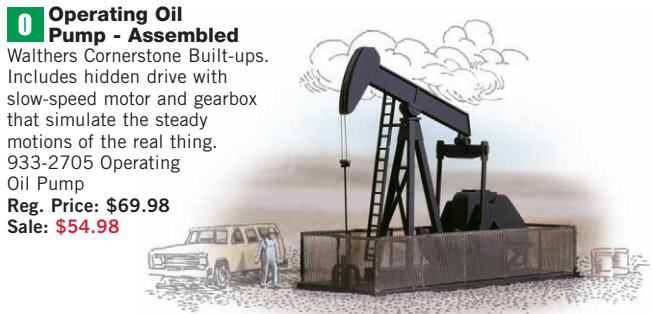

O Operating Oil Pump - Assembled
Walthers Cornerstone Built-ups. Includes hidden drive with slow-speed motor and gearbox that simulate the steady motions of the real thing.
933-2705 Operating Oil Pump
Reg. Price: \$69.98 Sale: **\$54.98**