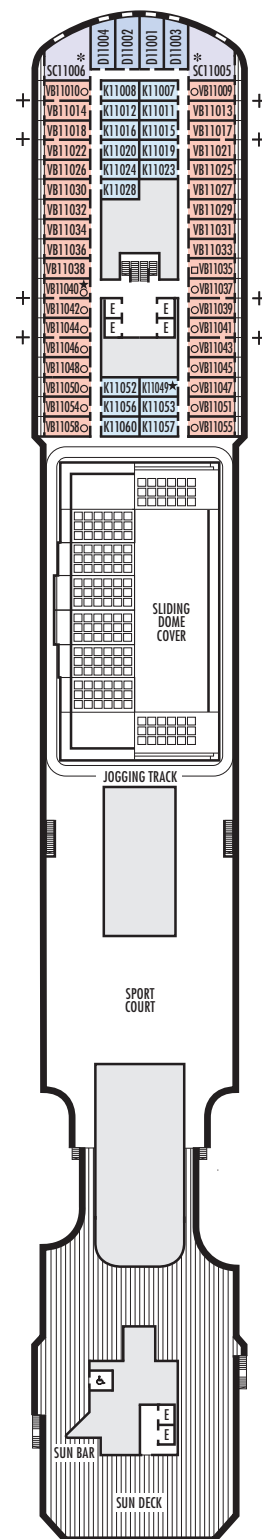

ACCESSIBILITY STATEROOM SYMBOL LEGEND

- ♿ **Fully Accessible:** Suites SA7094, A6150 & A6148, and staterooms VA8149, VA8147, VA8134, VA8132, I-7108, I-7099, I-6131, I-6116, V5175, V5152, I-5133, I-5112, V5057, V5055, V5054, V5052, VH4165, VH4144, VH4105, VH4094, C1134, C1125, C1123, C1121 have a roll-in shower only
- ★ **Ambulatory Accessible:** Suites B8103 & SA7085 and staterooms K11049, VB11040, VQ10033, VE8142, VD7049, K6185, VC6158, V5051, V5048, FB1172 & E1175 have a shower only with small step, step into bathroom, standard interior and exterior door size

For more information regarding accessibility features on our ships please visit the [Accessibility](#) section of our website.

VERANDAH SUITES

SC

Neptune Suites: 2 lower beds convertible to 1 king-size bed, bathroom with dual-sink vanity, shower, large sitting area, private verandah, floor-to-ceiling windows.
Approximately 465–502 sq. ft. including verandah.

VERANDAH STATEROOMS

VB

Verandah: 2 lower beds convertible to 1 queen-size bed, shower, sitting area, private verandah, floor-to-ceiling windows.
Approximately 228–405 sq. ft. including verandah.

OCEAN-VIEW STATEROOMS

D

Large: 2 lower beds convertible to 1 queen-size bed, shower.
Approximately 175–282 sq. ft.

INTERIOR STATEROOMS

K

Standard: 2 lower beds convertible to 1 queen-size bed, shower.
Approximately 143–225 sq. ft.

Sun Deck