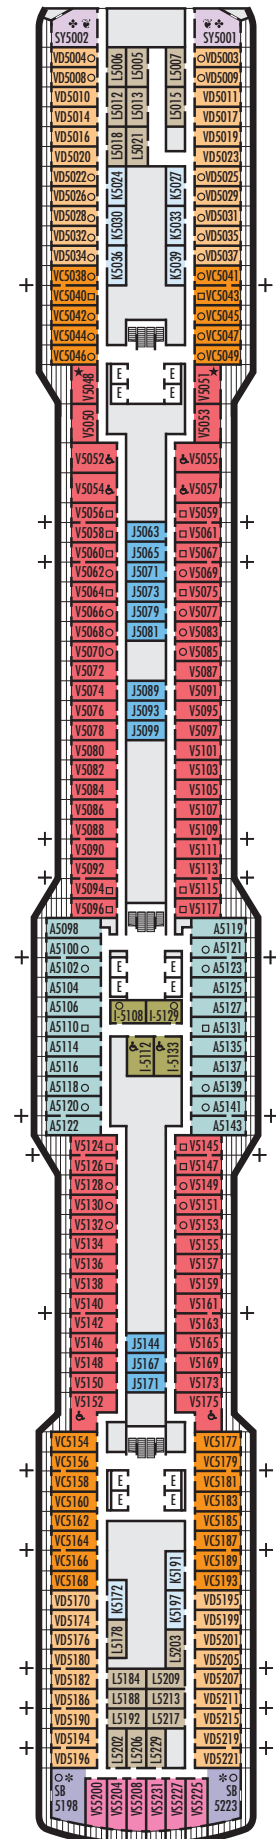

C E F

Large: 2 lower beds convertible to 1 queen-size bed, shower. Approximately 175–282 sq. ft.

OO

Single: 1 lower bed, shower. Approximately 127–172 sq. ft.

INTERIOR STATEROOMS

I

Large or Standard: 2 lower beds convertible to 1 queen-size bed, shower. Approximately 143–225 sq. ft.

VB VF VH

Verandah: 2 lower beds convertible to 1 queen-size bed, shower, sitting area, private verandah, floor-to-ceiling windows. All VH-category staterooms have partially obstructed views. Approximately 228–405 sq. ft. including verandah.

VS V VC VD

Verandah: 2 lower beds convertible to 1 queen-size bed, shower, sitting area, private verandah, floor-to-ceiling windows. Approximately 228–405 sq. ft. including verandah.

INTERIOR STATEROOMS

I

Large or Standard: 2 lower beds convertible to 1 queen-size bed, shower. Approximately 143–225 sq. ft.

J K L

Standard: 2 lower beds convertible to 1 queen-size bed, shower. Approximately 143–225 sq. ft.