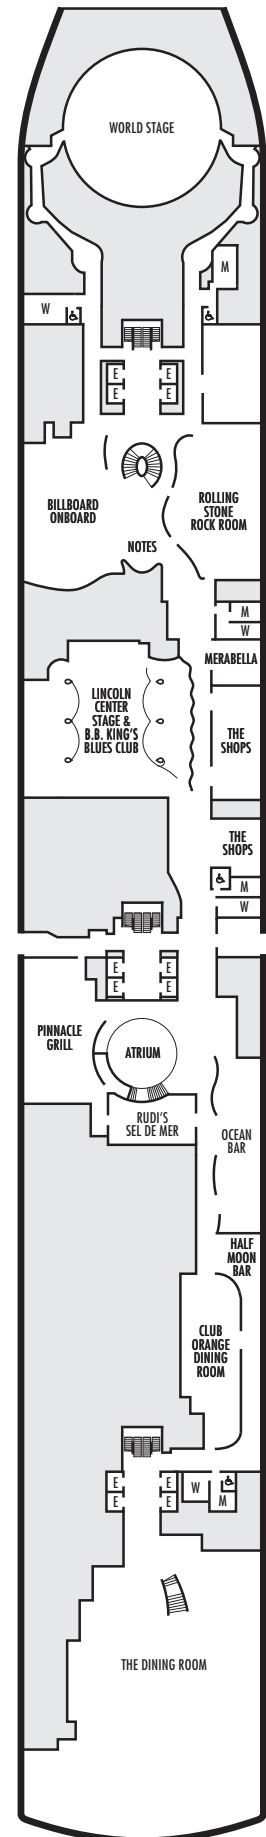

DECK 2—PLAZA DECK