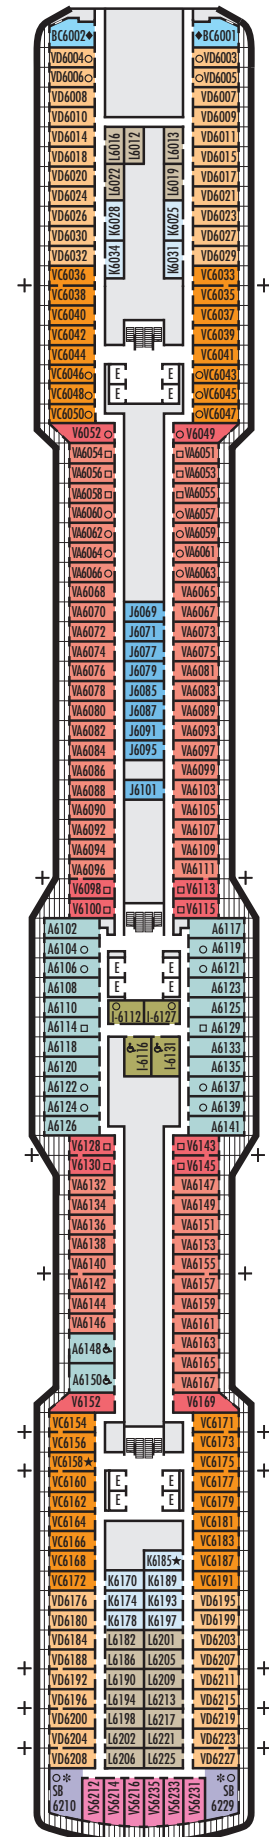

DECK 6—MOZART DECK Staterooms 6001–6235