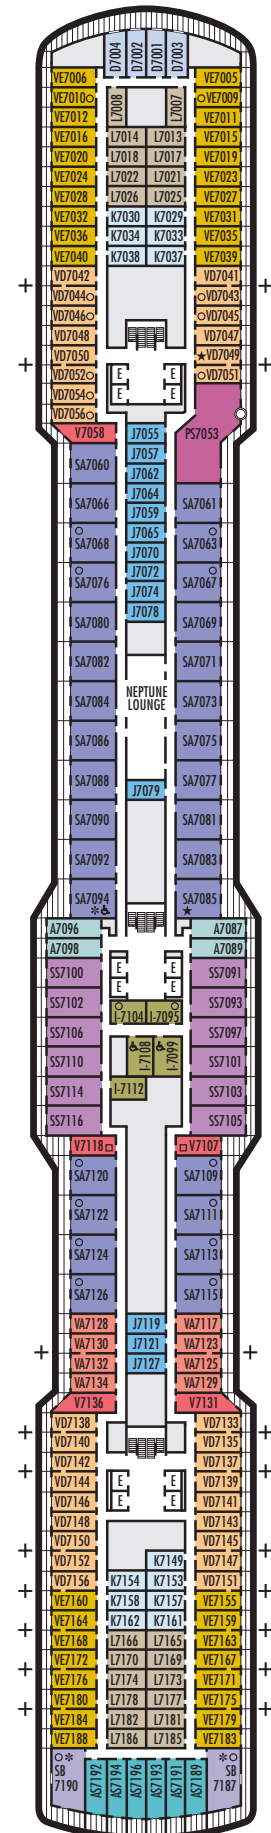

VB VF VH

Verandah: 2 lower beds convertible to 1 queen-size bed, shower, sitting area, private verandah, floor-to-ceiling windows. All VH-category staterooms have partially obstructed views. Approximately 228–405 sq. ft. including verandah.

I

Large or Standard: 2 lower beds convertible to 1 queen-size bed, shower. Approximately 143–225 sq. ft.

J K L

Standard: 2 lower beds convertible to 1 queen-size bed, shower. Approximately 143–225 sq. ft.

D

Large: 2 lower beds convertible to 1 queen-size bed, shower.

Approximately 175–282 sq. ft.

INTERIOR STATEROOMS

I J K L

Large or Standard: 2 lower beds convertible to 1 queen-size bed, shower.

Approximately 143–225 sq. ft.