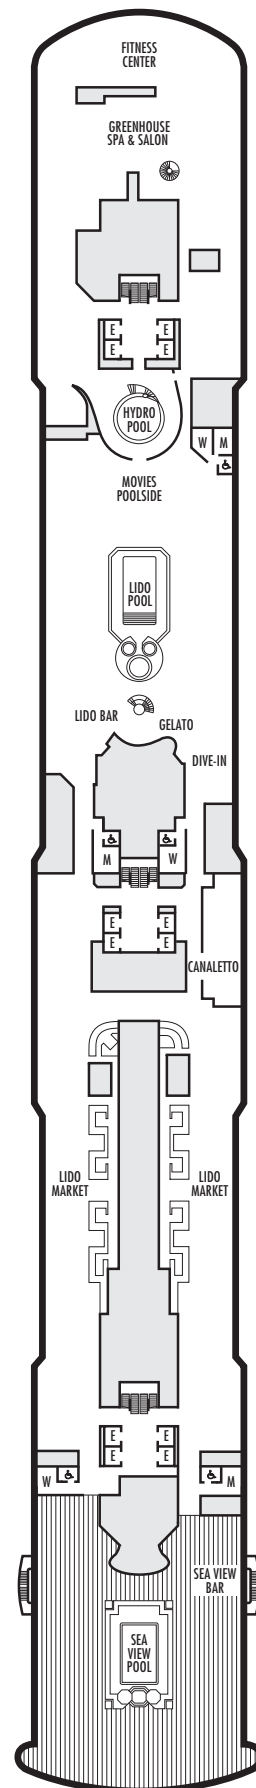

ROTTERDAM

DECK PLANS & STATEROOMS

The deck plans are color-coded by category of stateroom, and the category letter precedes the stateroom number in each room. All staterooms are equipped with interactive LED television with On Demand movies, programming and multichannel music; mini-bar; mini-safe; data port; telephone.

Important Note: Not all staterooms within each category have the same furniture configuration and/or facilities. Appropriate symbols within the rooms on the deck plans describe differences from the stateroom descriptions below.

All information is subject to change.

STATEROOM SYMBOL LEGEND

- Quad (2 lower beds, 1 sofa bed, 1 upper)
- ⊙ Triple (2 lower beds, 1 upper)
- Triple (2 lower beds, 1 sofa bed)
- ♣ Double (2 lower beds convertible to 1 king-size bed, no Murphy bed)
- △ Partially obstructed view
- + Connecting rooms
- Floor-to-ceiling windows
- Shower only
- ▷ Uncovered verandah
- Staterooms have solid steel verandah railings instead of clear-view Plexiglas® railings
- ♣ Suites have part solid steel, part clear-view Plexiglas® verandah railings

ACCESSIBILITY STATEROOM SYMBOL LEGEND

- ♿ **Fully Accessible:** Suites SA7094, A6150 & A6148, and staterooms VA8149, VA8147, VA8134, VA8132, I-7108, I-7099, I-6131, I-6116, V5175, V5152, I-5133, I-5112, V5057, V5055, V5054, V5052, VH4165, VH4144, VH4105, VH4094, C1134, C1125, C1123, C1121 have a roll-in shower only
- ★ **Ambulatory Accessible:** Suites B8103 & SA7085 and staterooms K11049, VB11040, VQ10033, VE8142, VD7049, K6185, VC6158, V5051, V5048, FB1172 & E1175 have a shower only with small step, step into bathroom, standard interior and exterior door size