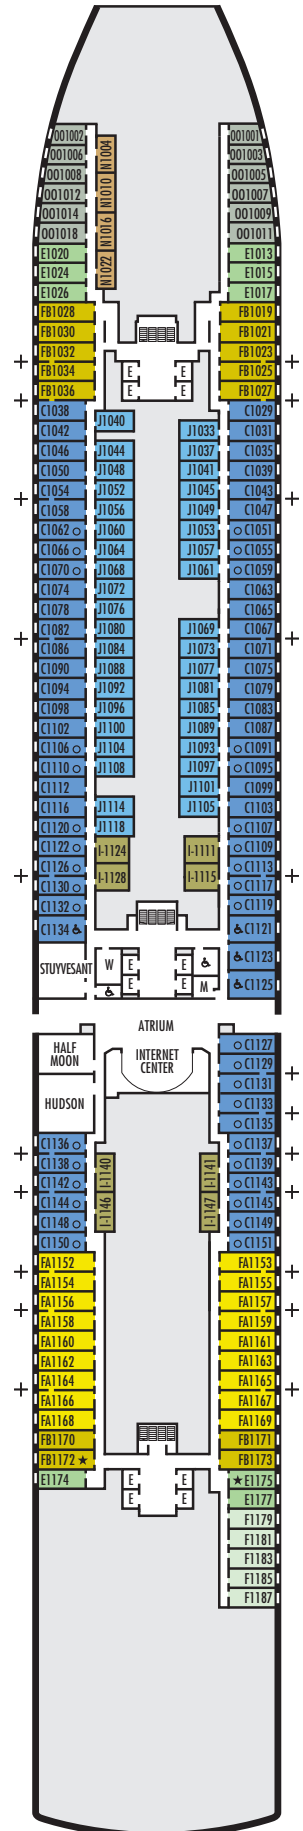

ACCESSIBILITY STATEROOM SYMBOL LEGEND

- ♿ **Fully Accessible:** Suites SA7094, A6150 & A6148, and staterooms VA8149, VA8147, VA8134, VA8132, I-7108, I-7099, I-6131, I-6116, V5175, V5152, I-5133, I-5112, V5057, V5055, V5054, V5052, VH4165, VH4144, VH4105, VH4094, C1134, C1125, C1123, C1121 have a roll-in shower only
- ★ **Ambulatory Accessible:** Suites B8103 & SA7085 and staterooms K11049, VB11040, VQ10033, VE8142, VD7049, K6185, VC6158, V5051, V5048, FB1172 & E1175 have a shower only with small step, step into bathroom, standard interior and exterior door size

For more information regarding accessibility features on our ships please visit the [Accessibility](#) section of our website.

OCEAN-VIEW STATEROOMS

FA FB

Family: 2 lower beds convertible to 1 queen-size bed, 1 sofa bed for 2 persons & 1 upper bed. 2 bathrooms — one with bathtub, shower, sink & toilet; one with shower & sink. Approximately 222–231 sq. ft.

C E F

Large: 2 lower beds convertible to 1 queen-size bed, shower. Approximately 175–282 sq. ft.

OO

Single: 1 lower bed, shower. Approximately 127–172 sq. ft.

INTERIOR STATEROOMS

I

Large or Standard: 2 lower beds convertible to 1 queen-size bed, shower. Approximately 143–225 sq. ft.

J N

Standard: 2 lower beds convertible to 1 queen-size bed, shower. Approximately 143–225 sq. ft.

DECK 1—MAIN DECK Staterooms 1001–1187

Main Deck

ROTTERDAM

DECK PLANS & STATEROOMS

The deck plans are color-coded by category of stateroom, and the category letter precedes the stateroom number in each room. All staterooms are equipped with interactive LED television with On Demand movies, programming and multichannel music; mini-bar; mini-safe; data port; telephone.