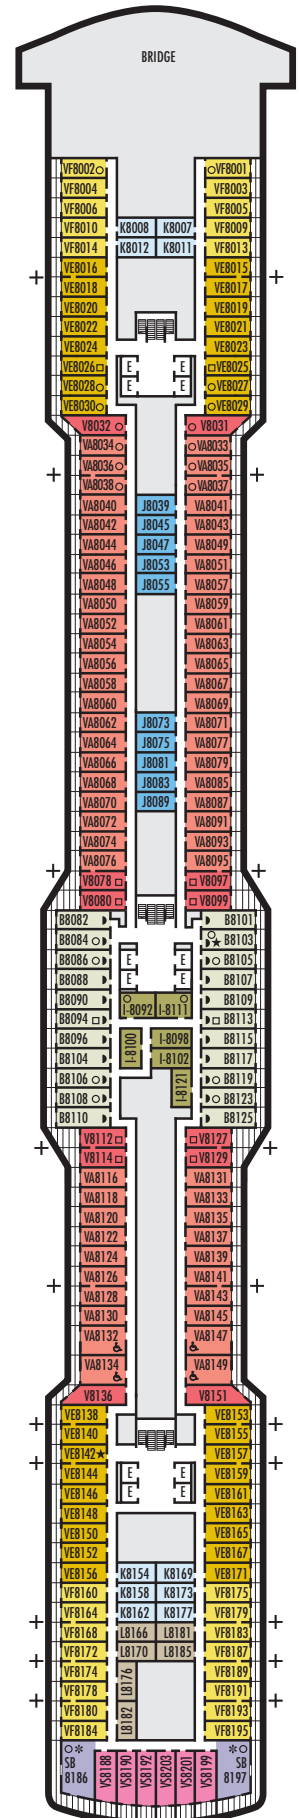

DECK 8—NAVIGATION DECK Staterooms 8001–8201