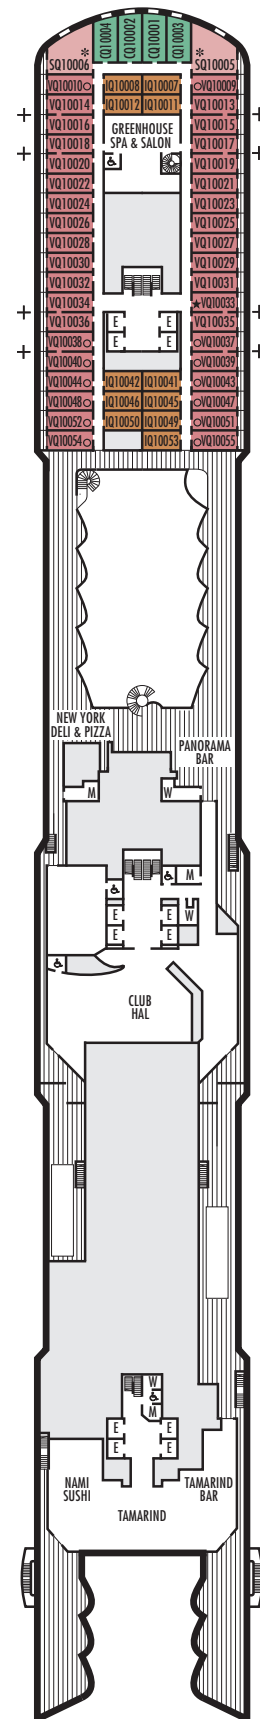

- ♿ **Fully Accessible:** Suites SA7094, A6150 & A6148, and staterooms VA8149, VA8147, VA8134, VA8132, I-7108, I-7099, I-6131, I-6116, V5175, V5152, I-5133, I-5112, V5057, V5055, V5054, V5052, VH4165, VH4144, VH4105, VH4094, C1134, C1125, C1123, C1121 have a roll-in shower only
- ★ **Ambulatory Accessible:** Suites B8103 & SA7085 and staterooms K11049, VB11040, VQ10033, VE8142, VD7049, K6185, VC6158, V5051, V5048, FB1172 & E1175 have a shower only with small step, step into bathroom, standard interior and exterior door size

For more information regarding accessibility features on our ships please visit the [Accessibility](#) section of our website.

VERANDAH SPA SUITES

■ SQ

Neptune Spa Suites: 2 lower beds convertible to 1 king-size bed, bathroom with dual-sink vanity, shower, large sitting area, private verandah, floor-to-ceiling windows. Approximately 465–502 sq. ft. including verandah.

VERANDAH SPA STATEROOMS

■ VQ

Verandah Spa: 2 lower beds convertible to 1 queen-size bed, shower, sitting area, private verandah, floor-to-ceiling windows. Approximately 228–405 sq. ft. including verandah.

OCEAN-VIEW SPA STATEROOMS

■ CQ

Large Ocean-view Spa: 2 lower beds convertible to 1 queen-size bed, shower. Approximately 175–282 sq. ft.

INTERIOR SPA STATEROOMS

■ IQ

Large Interior Spa: 2 lower beds convertible to 1 queen-size bed, shower. Approximately 143–225 sq. ft.

Panorama Deck