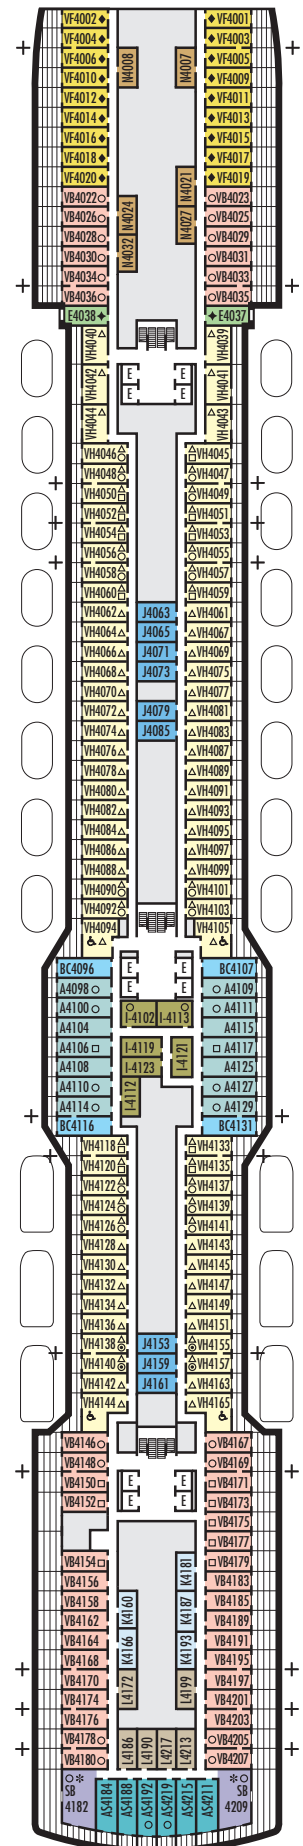

INTERIOR STATEROOMS

I

Large or Standard: 2 lower beds convertible to 1 queen-size bed, shower. Approximately 143–225 sq. ft.

J K L N

Standard: 2 lower beds convertible to 1 queen-size bed, shower. Approximately 143–225 sq. ft.