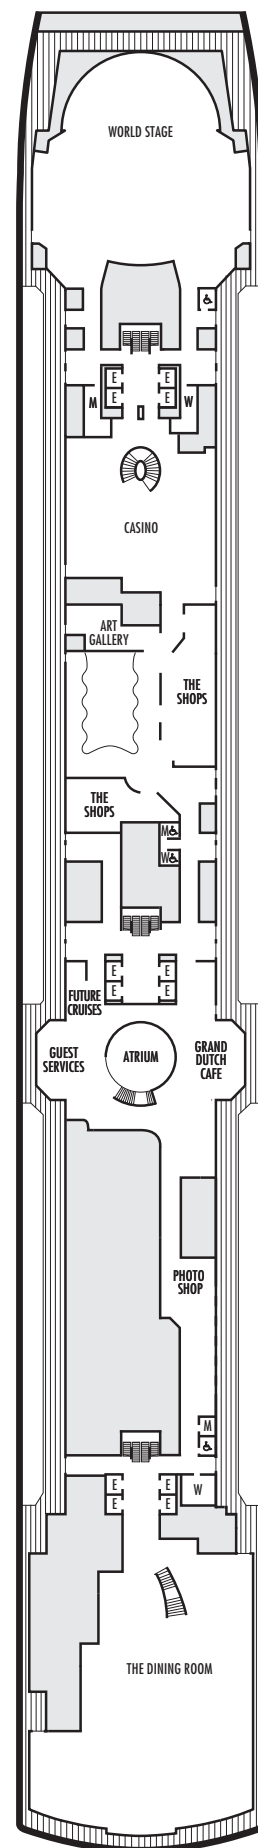

ROTTERDAM

DECK PLANS & STATEROOMS

The deck plans are color-coded by category of stateroom, and the category letter precedes the stateroom number in each room. All staterooms are equipped with interactive LED television with On Demand movies, programming and multichannel music; mini-bar; mini-safe; data port; telephone.

Important Note: Not all staterooms within each category have the same furniture configuration and/or facilities. Appropriate symbols within the rooms on the deck plans describe differences from the stateroom descriptions below.

All information is subject to change.

STATEROOM SYMBOL LEGEND

- Quad (2 lower beds, 1 sofa bed, 1 upper)
- ⊙ Triple (2 lower beds, 1 upper)
- Triple (2 lower beds, 1 sofa bed)
- ☞ Double (2 lower beds convertible to 1 king-size bed, no Murphy bed)
- △ Partially obstructed view
- + Connecting rooms
- Floor-to-ceiling windows
- Shower only
- ▸ Uncovered verandah
- Staterooms have solid steel verandah railings instead of clear-view Plexiglas® railings
- ♣ Suites have part solid steel, part clear-view Plexiglas® verandah railings

ACCESSIBILITY STATEROOM SYMBOL LEGEND

- ♿ **Fully Accessible:** Suites SA7094, A6150 & A6148, and staterooms VA8149, VA8147, VA8134, VA8132, I-7108, I-7099, I-6131, I-6116, V5175, V5152, I-5133, I-5112, V5057, V5055, V5054, V5052, VH4165, VH4144, VH4105, VH4094, C1134, C1125, C1123, C1121 have a roll-in shower only
- ★ **Ambulatory Accessible:** Suites B8103 & SA7085 and staterooms K11049, VB11040, VQ10033, VE8142, VD7049, K6185, VC6158, V5051, V5048, FB1172 & E1175 have a shower only with small step, step into bathroom, standard interior and exterior door size