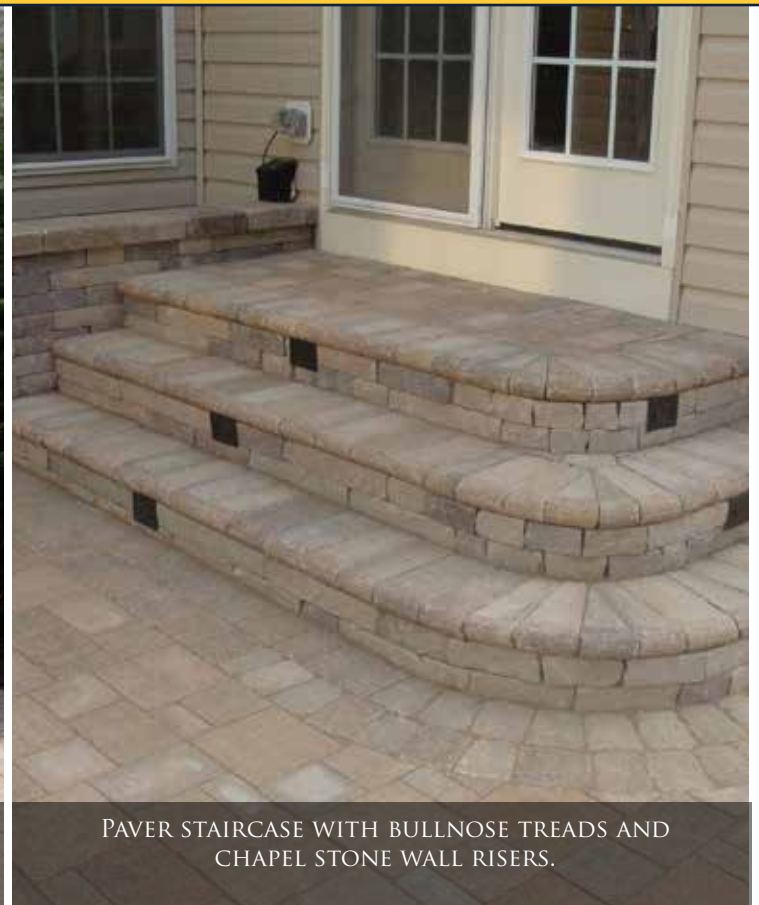

PAVER STAIRCASE WITH BULLNOSE TREADS AND CHAPEL STONE WALL RISERS.