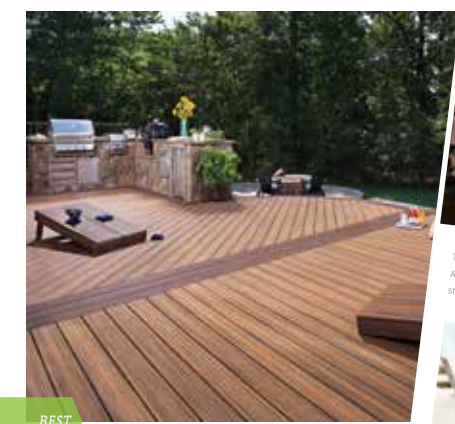

Trex Pergola™

above and beyond

BEST