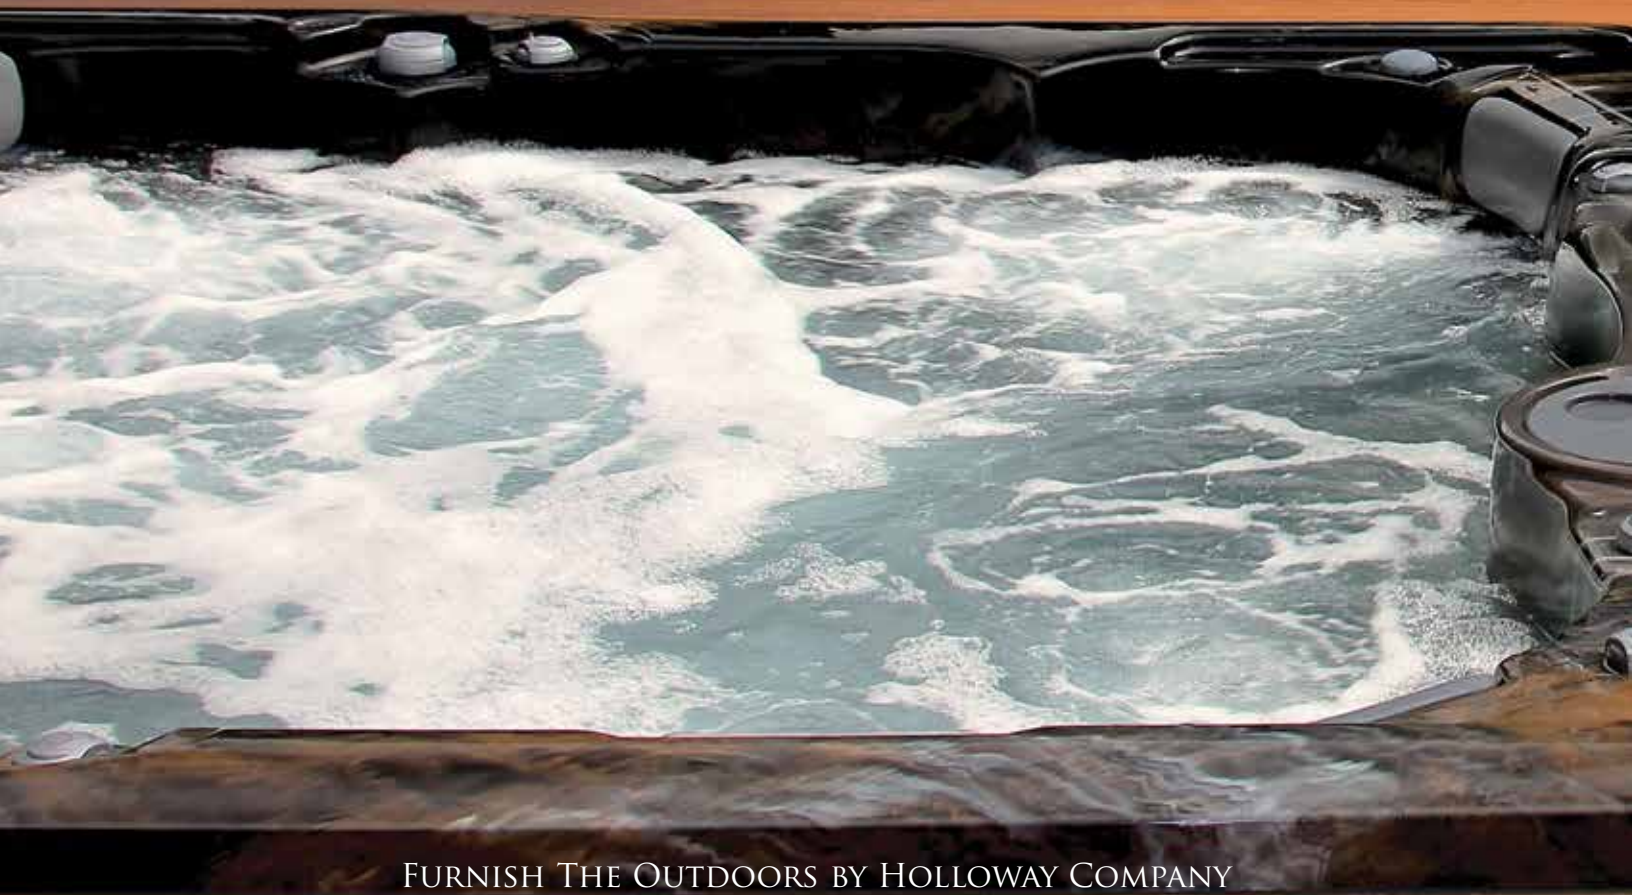

FURNISH THE OUTDOORS BY HOLLOWAY COMPANY
42351 AZALEA LANE | DULLES, VA 20166
703-996-8099 | SALES@FURNISHTHEOUTDOORS.COM
WWW.FURNISHTHEOUTDOORS.COM