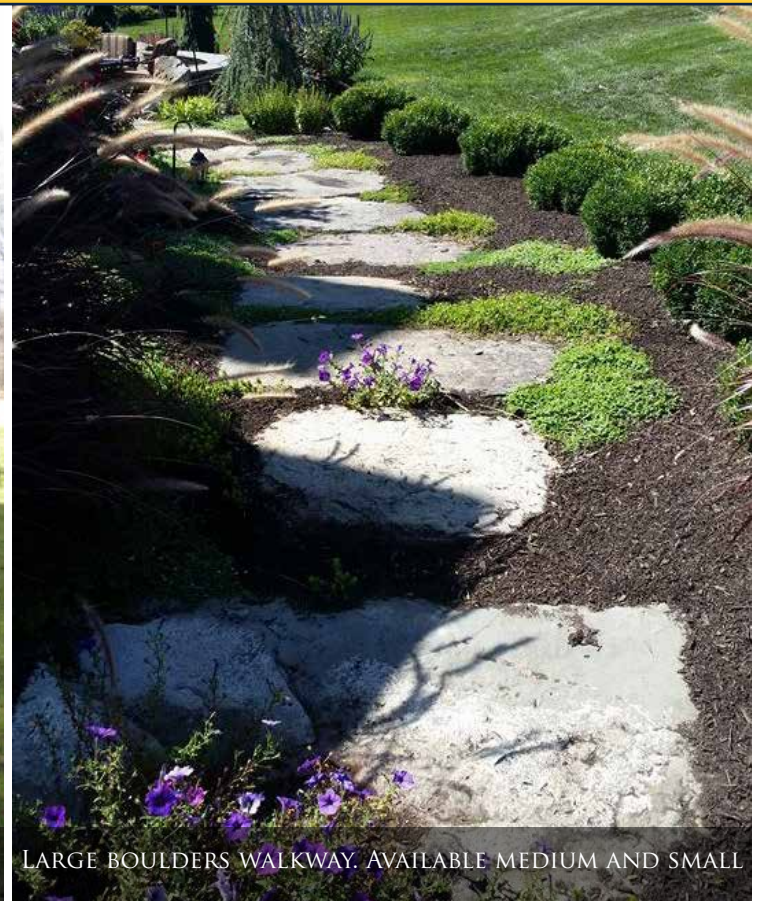

PAVER WALKWAY AND STAIRCASE WITH HOLLOWAY FIELDSTONE VENEER AND FLAGSTONE CAPPED WALLS.

FLAGSTONE OVERLAY STOOP WITH HOLLOWAY FIELDSTONE VENEER AND PAVER WALKWAY.

STEPS

YOUR LANDSCAPE MUST BE CUSTOMIZED, INCORPORATING THE NATURAL LAYOUT OF THE LAND AS WELL AS YOUR OWN LIFESTYLE AND PRIORITIES.

LARGE BOULDERS ARRANGED AS STEPS

LARGE BOULDERS WALKWAY. AVAILABLE MEDIUM AND SMALL

CUSTOM GRAND STEPPED WATERFALL WITH LARGE BOULDERS AND ACCENT LIGHTING.

WATER FEATURES

NOTHING ADDS TO THE AMBIANCE AND TRANQUILITY OF AN OUTDOOR SETTING LIKE PONDS AND WATERFALLS.