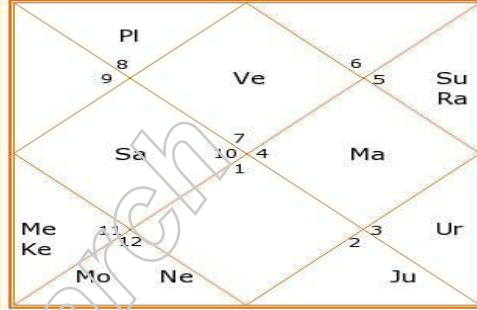

Navamsa Chart

Planets	R	Rashi	Longitude	Nakshatra	Pada	Relation
Asc		Leo	04-07-38	Magha	2	
Sun	D	Cancer	06-05-28	Pashyami	1	Friendly
Moon	D	Cancer	27-09-33	Ashlesha	4	Own
Mars	D	Leo	13-04-28	Magha	4	Friendly
Merc	D	Cancer	26-24-39	Ashlesha	3	Enemy
Jupt	D	Leo	06-08-24	Magha	2	Friendly
Venu	D	Cancer	12-59-37	Pashyami	3	Enemy
Satn	D	Gemini	10-58-09	Ardra	2	Friendly
Rahu	R	Cancer	04-20-51	Pashyami	1	
Ketu	R	Capricorn	04-20-51	Uttarashadha	3	
Uran	D	Taurus	18-42-01	Rohini	3	
Nept	D	Virgo	08-49-56	Uttaraphal	4	
Plut	D	Cancer	14-56-51	Pashyami	4	

Notes prepared for students of Jyotisha Bharati, Bharatiya Vidya Bhavan, Mumbai, India, by Prof. C. W. W. W.