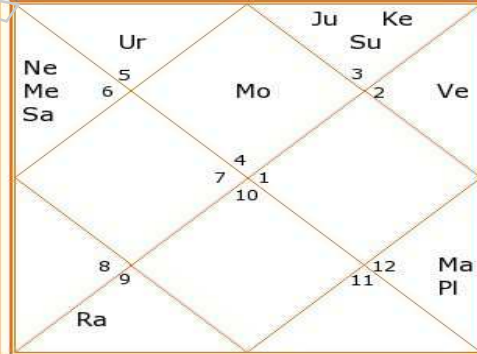

Navamsa Chart

Notes prepared for students of Jyotisha Bharati, Bharatiya Vidya Bhavan, Mumbai, India, by Prof. C. W. W. W.