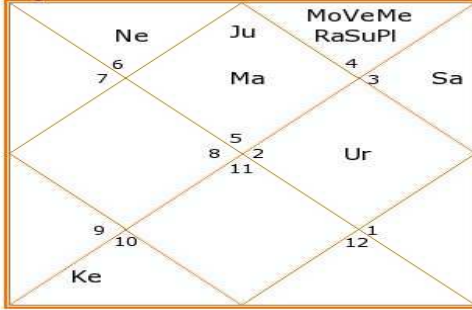

HORA VARGA OR D/2

Example 2: Horoscope for analysis

Sex	Male	Tithi	DVITIYA	Balance Of Dasha :
Date of Birth	22 : 7 : 1944	Hindu Week Day	Saturday	MERCURY 3 Y 7 M 14 D
Time of Birth	8 : 20 : 0	Paksha	SHUKLA	Me 5/3/1948
Day of Birth	Saturday	Yoga	SIDDHI	Ke 5/3/1955
Ishtkaal	005-20-13	Karan	KOLAV	Ve 5/3/1975
Place of Birth	Mumbai	Sunrise	06.11.54	Su 5/3/1981
Country		Sunset	19.18.01	Mo 5/3/1991
Time Zone	5.5	Day Duration	13.06.06	Ma 5/3/1998
Latitude	18 : 58 : N			Ra 5/3/2016
Longitude	72 : 50 : E			Ju 5/3/2032
				Sa 5/3/2051

Lagna Chart