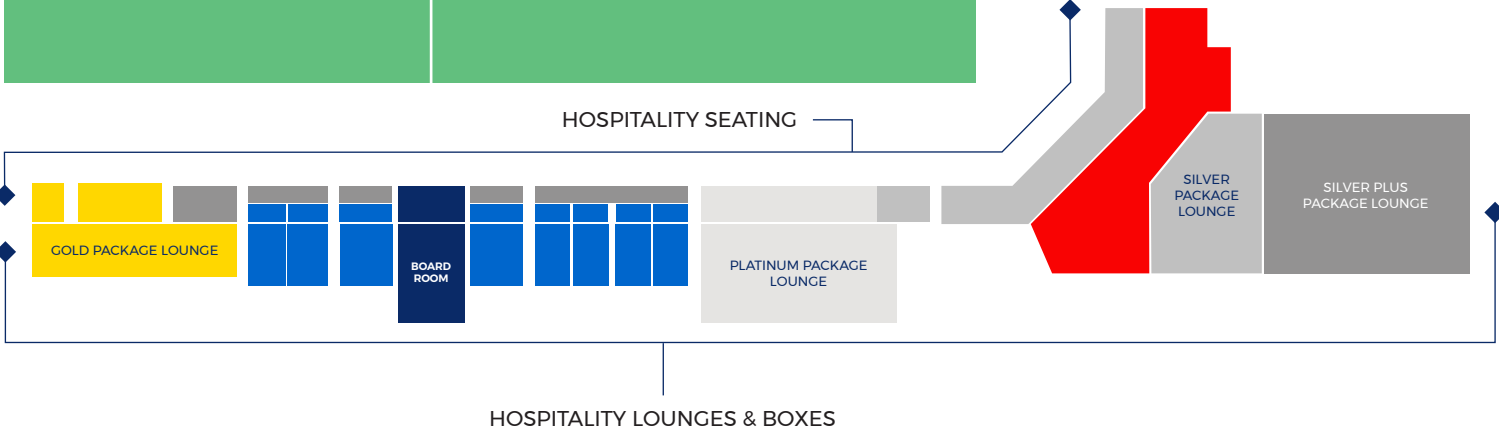

HOSPITALITY MAP

HOSPITALITY KEY

- PLATINUM PACKAGE LOUNGE & SEATING
- SILVER PACKAGE LOUNGE & SEATING
- GOLD PACKAGE LOUNGE & SEATING
- CORPORATE BOXES & SEATING
- SILVER PLUS PACKAGE LOUNGE & SEATING
- NETWORKING LOUNGE