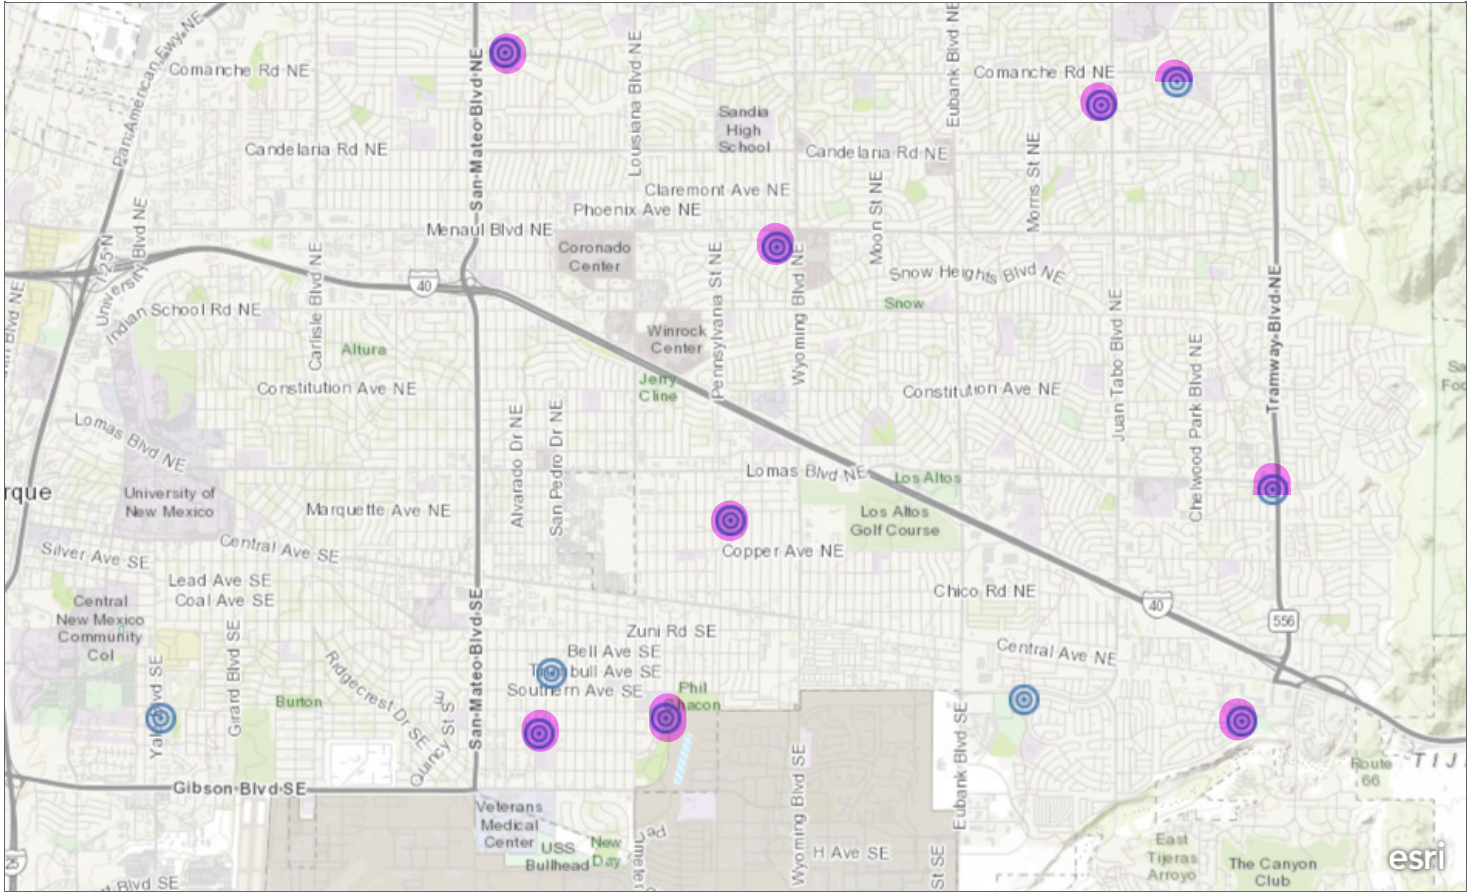

Hot Spot Locations

North Valley Senior Center	3825 4th NW	COAFreeWireless
Northwest Transit Center Park & Ride	Ellison & Coors Bypass NW	COAFreeWireless
Old Town Plaza	303 Romero NW	COAFreeWireless
Rapid Ride Buses	All Rapid Ride Buses	COAFreeWireless
Robinson Park	Central & 8th NW	COAFreeWireless
San Pedro Library	5600 Trumbull SE	San Pedro
South Broadway Cultural Center	1025 Broadway SE	COAFreeWireless
South Broadway Library	1025 Broadway SE	South Broadway
South Valley Library	3904 Isleta SW	South Valley
Special Collections Library	423 Central NE	Special Collections
Taylor Ranch Community Center	4900 Kachina NW	COAFreeWireless
Taylor Ranch Public Library	5700 Bogart NW	Taylor Ranch
Tony Hillerman Library	8205 Apache NE	Tony Hillerman
Uptown Transit Center	Uptown Boulevard NE & Indiana Street	COAFreeWireless
Vincent E. Griego Council/Commission Chambers	One Civic Plaza NW	COAFreeWireless

Hot Spot Locations

West Mesa Community Center	5500 Glenrio NW	COAFreeWireless
Westgate Library	1300 Delgado SW	Westgate
Zoo	903 10th SW	COAFreeWireless

Tramway to I-25 & Gibson to Comanche Wifi Access Points for the City of Albuquerque

Wifi Access Points for the City of Albuquerque

Public wifi access points

1mi

Tramway to I-25 & Gibson to Comanche

Wifi Access Points for the City of Albuquerque

Tramway to I-25 & Manual to Paseo Del Norte