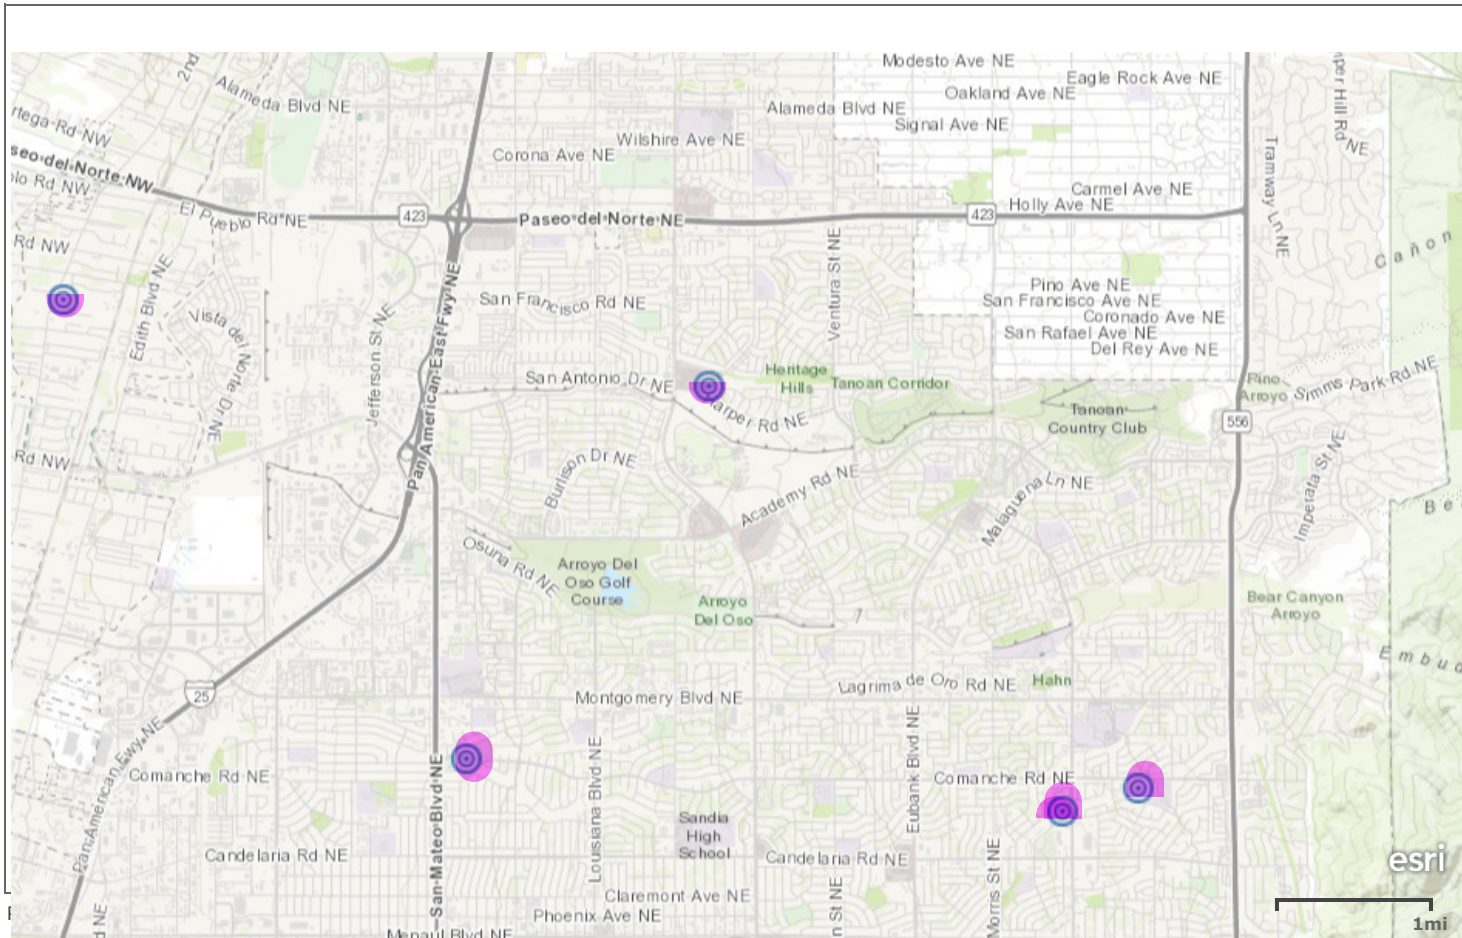

Hot Spot Locations

North Valley Senior Center	3825 4th NW	COAFreeWireless
Northwest Transit Center Park & Ride	Ellison & Coors Bypass NW	COAFreeWireless
Old Town Plaza	303 Romero NW	COAFreeWireless
Rapid Ride Buses	All Rapid Ride Buses	COAFreeWireless
Robinson Park	Central & 8th NW	COAFreeWireless
San Pedro Library	5600 Trumbull SE	San Pedro
South Broadway Cultural Center	1025 Broadway SE	COAFreeWireless
South Broadway Library	1025 Broadway SE	South Broadway
South Valley Library	3904 Isleta SW	South Valley
Special Collections Library	423 Central NE	Special Collections
Taylor Ranch Community Center	4900 Kachina NW	COAFreeWireless
Taylor Ranch Public Library	5700 Bogart NW	Taylor Ranch
Tony Hillerman Library	8205 Apache NE	Tony Hillerman
Uptown Transit Center	Uptown Boulevard NE & Indiana Street	COAFreeWireless
Vincent E. Griego Council/Commission Chambers	One Civic Plaza NW	COAFreeWireless

Hot Spot Locations

West Mesa Community Center	5500 Glenrio NW	COAFreeWireless
Westgate Library	1300 Delgado SW	Westgate
Zoo	903 10th SW	COAFreeWireless

Tramway to I-25 & Gibson to Comanche Wifi Access Points for the City of Albuquerque

Wifi Access Points for the City of Albuquerque

Public wifi access points

1mi

Tramway to I-25 & Gibson to Comanche

Wifi Access Points for the City of Albuquerque

Tramway to I-25 & Manual to Paseo Del Norte