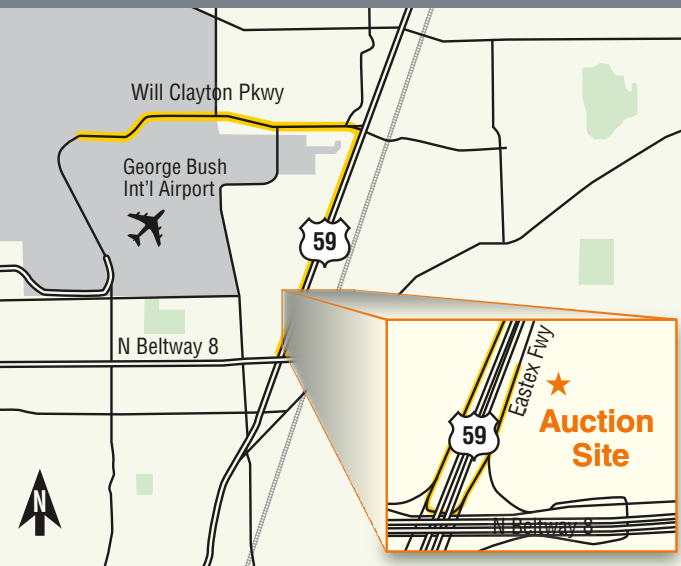

Houston, TX

April 17–18, 2018

Tue–Wed 8:00 am

Phone: **713.455.5200**

Fax: 713.455.5270

Auction location: 15500 Eastex Frwy,
Humble, TX 77396

2,200+ items & counting

Bid in person or online

On-site registration starts: **Apr 15 (Sun)**

Inspection hours: **Mon–Fri, 8 am–5 pm**

Items must be removed by: **May 2 (Wed)**

Auctioneer Chad M. Johnson #17668

Car rentals

Take advantage of exclusive rental car discounts.

AVIS code: C039702 | **Budget code:** A062002

Visit rbauction.com for complete auction information

- Full equipment listings, more photos and detailed equipment information
- New additions to each auction – items added daily!
- Deposit and payment information, including financing, wire transfer accounts and taxes
- Full auction schedule, with times and lot numbers
- Maps, hotels and other local services

Auction notes

- Every item is sold 'as is, where is'
- International and online bidders – you may need to place a refundable deposit before you bid – check the auction details on our website for more information
- Transaction fee: (a) 10% on all lots selling for $5,000 or less, (b) 3.85% on all lots selling for over $5,000 up to $33,500, with a minimum fee of $500 per lot or, (c) $1,290 on all lots selling over $33,500.

Directions to auction site

From 59 coming from the North: Exit Beltway 8 Frontage road exit, U-turn, stay on feeder to customer entrance. Deliveries turn right on Bender Rd just past customer entrance.

From 59 coming from the South: Exit Greens Rd. Customer entrance immediately on the right, deliveries just past customer entrance at Bender Rd.

From Beltway 8 coming from the East: Stay on Beltway 8 Frontage road to 59N feeder. Follow to customer entrance. Deliveries to Bender Rd just past customer entrance.

From Beltway 8 coming from the West: Exit Lee Rd to 59N feeder to customer entrance, deliveries to Bender Rd just past customer entrance.