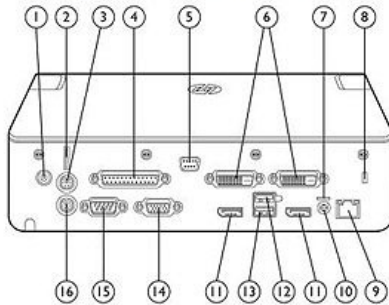

HP 2011 120W (NZ222AA) and 230W (NZ223AA) Advanced Docking Station

**HP 120W Advanced Docking Station Rear Components
HP 230W Advanced Docking Station Rear Components**

1. HP Docking Station Cable Lock slot	9. RJ-45 (network) jack
2. Security cable tab	10. Power connector
3. Mouse connector	11. DisplayPort connector
4. Parallel port	12. Powered USB 2.0 port
5. Monitor stand port	13. Always-On USB 2.0 port
6. Digital video (DVI-D) ports	14. External monitor (VGA) port
7. Power light	15. Serial port
8. Security cable slot	16. Keyboard connector

HP 2570P Series Docking Station (A9B77AA)