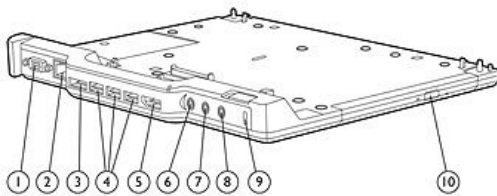

HP 2740P Series Docking Station (WA995AA)

HP 2740 Ultra-Slim Expansion Base Rear/Right Side

1. VGA port	6. Audio-in jack
2. LAN/Ethernet port	7. Audio-out jack
3. eSATA port	8. Power connector
4. USB 2.0 ports (3)	9. Notebook lock slot
5. DisplayPort 1.1	10. Optical drive

[top](#)

Docking accessory compatibility

The following docking accessories are compatible with all 2011 and 2012 models of HP EliteBook Notebook PCs, HP EliteBook Mobile Workstations, and HP ProBook Notebook PCs:

Docking Accessory	Part Number
HP Adjustable Display Stand	AW663AA
HP Adjustable Dual Monitor Stand	AW664AA
HP Display and Notebook Stand	AW662AA
HP Dual Hinge Notebook Stand	AW661AA
HP LAN and USB Travel Hub	BM868AA
HP LCD Monitor Stand	QM196AA
HP USB 2.0 Port Replicator	H1L07AA
HP USB 3.0 Port Replicator	H1L08AA

[top](#)

Docking accessory components

The following images identify the components of different docking accessories for the 2011 and 2012 models of HP EliteBook Notebook PCs, HP EliteBook Mobile Workstations, and HP ProBook Notebook PCs:

HP Adjustable Display Stand (AW663AA)