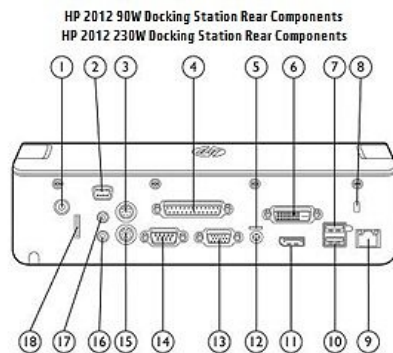

[top](#)

Docking station components

The following images identify the components of different docking stations for the 2011 and 2012 models of HP EliteBook Notebook PCs, HP EliteBook Mobile Workstations, and HP ProBook Notebook PCs:

NOTE: The computer, docking station, and monitor must all support USB 3.0 and DisplayPort 1.2 to benefit from the advanced speeds or features that these technologies provide. If one of the devices does not support these technologies, you will still have USB 2.0 and DisplayPort 1.1 functionality.

NOTE: The DVI-D port on the HP 90W Docking Stations (A7E32AA, B2Q65AV, and VB041AA), HP 230W Docking Stations (A7E34AA and VB043AA), HP 120W Advanced Docking Stations (A7E36AA and NZ222AA) and HP 230W Advanced Docking Stations (A7E38AA and NZ223AA) is a single link DVI-D port even though it looks like a dual link DVI-D port. As such, it will only support resolutions up to 1920 x 1200 at reduced blanking. In order to use the 30" LP3065 or the ZR30W monitor, use the HP DisplayPort to Dual Link DVI-D Adapter (NR078AA) via the DP on the notebook (if there is one) or on the docking station.

HP 2012 90W (A7E32AA / B2Q65AV) and 230W (A7E34AA) Docking Station

1. HP Docking Station Cable Lock slot	10. Always-On USB 3.0 port
2. Monitor stand port	11. DisplayPort connector
3. Mouse connector	12. Power connector
4. Parallel port	13. External monitor (VGA) port
5. Power light	14. Serial port
6. Digital video (DVI-D) port	15. Keyboard connector
7. Powered USB 3.0 port	16. Line-In jack
8. Security cable slot	17. Audio-out (headphone) jack
9. RJ-45 (network) jack	18. Security cable tab

HP 2011 90W (VB041AA) and 230W (VB043AA) Docking Station