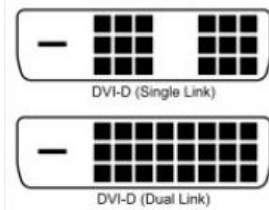

DVI-I

DVI-I single link is designed for digital and analog video signals and can support high-definition display resolutions up to about 1,920 x 1,080 @ 60Hz.

DVI-I dual link is designed for digital video signals and can support high-definition display resolutions up to 2,048 x 1,536 @ 60Hz.