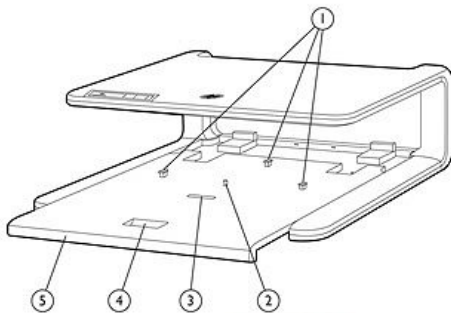

HP LCD Monitor Stand (QM196AA)

HP LCD Monitor Stand (QM196AA)

1. Docking posts
2. Docking release post
3. Eject button
4. Sliding tray button
5. Sliding tray

HP 2005pr USB 2.0 Port Replicator (H1L07AA)