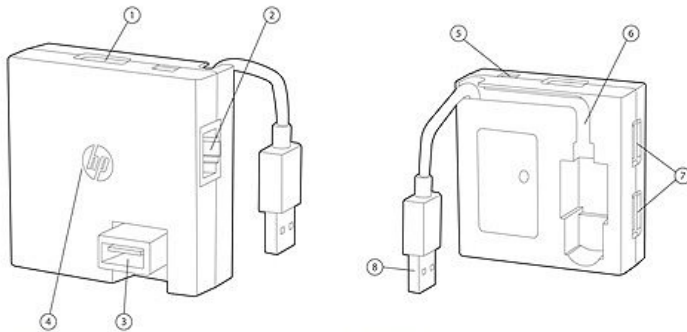

- 1. VESA display mounts
- 2. Docking posts
- 3. Adjustable shelf
- 4. Notebook platform
- 5. Cable management channel (not shown)
- 6. Dual-hinged display stand
- 7. Horizontal adjustment bracket

HP Dual Hinge Notebook Stand (AW661AA)

- 1. USB 2.0 Port
- 2. LAN or RJ-45 Port
- 3. (1) USB 2.0 port with swivel feature for larger USB devices
- 4. Connection Indicator Light
- 5. DC Power Port
- 6. Upstream cable storage slot
- 7. (2) USB 2.0 Ports
- 8. USB 2.0 upstream cable