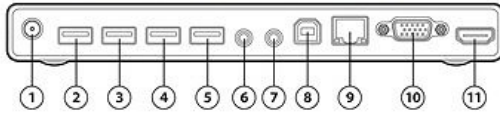

HP 2005pr USB 2.0 Port Replicator (H1L07AA) back view

1. Power connector	7. Audio-out headphone jack
2. USB 2.0 port	8. USB 2.0 port for connecting notebook PC
3. USB 2.0 port	9. RJ-45 network jack
4. USB 2.0 port	10. VGA port
5. USB 2.0 port	11. HDMI port
6. Audio-in microphone jack