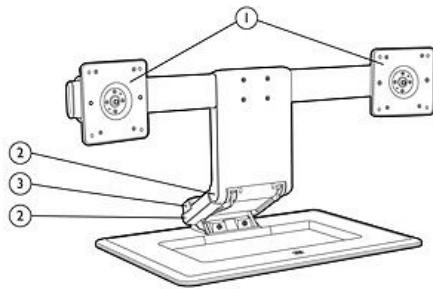

1. VESA display mounts
2. Dual-hinged display stand
3. Cable management channel