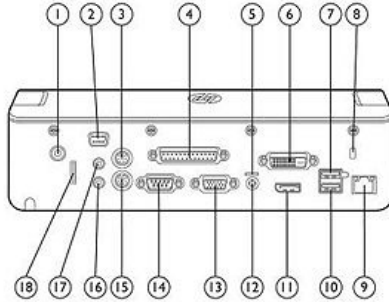

**HP 90W Docking Station Rear Components
HP 230W Docking Station Rear Components**

1. HP Docking Station Cable Lock slot	10. Always-On USB 2.0 ports
2. Monitor stand port	11. DisplayPort connector
3. Mouse connector	12. Power connector
4. Parallel port	13. External monitor (VGA) port
5. Power light	14. Serial port
6. Digital video (DVI-D) port	15. Keyboard connector
7. Powered USB 2.0 port	16. Line-In jack
8. Security cable slot	17. Audio-out (headphone) jack
9. RJ-45 (network) jack	18. Security cable tab