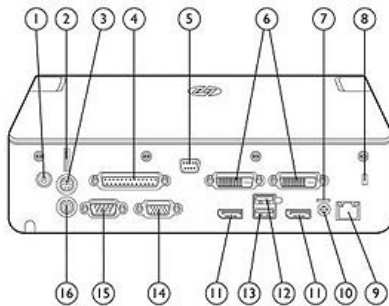

HP 2012 120W (A7E36AA) and 230W (A7E38AA) Advanced Docking Station

**HP 2012 120W Advanced Docking Station Rear Components
HP 2012 230W Advanced Docking Station Rear Components**

1. HP Docking Station Cable Lock slot	9. RJ-45 (network) jack
2. Security cable tab	10. Power connector
3. Mouse connector	11. DisplayPort connector
4. Parallel port	12. Powered USB 2.0 port
5. Monitor stand port	13. Always-On USB 2.0 port
6. Digital video (DVI-D) ports	14. External monitor (VGA) port
7. Power light	15. Serial port
8. Security cable slot	16. Keyboard connector