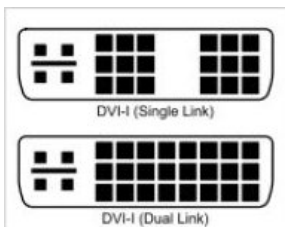

VGA

VGA stands for Video Graphics Array and is primarily used by PCs to deliver VGA compatible analog display resolutions. A VGA connector has three rows of five pins. To use, connect into the VGA video connector on the back of the computer or other VGA device. A separate audio cable must be used. Once connected, set the computer or source device to a display resolution that is compatible for both the TV and the PC.