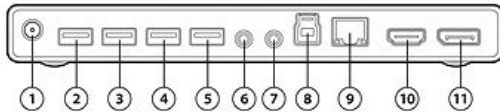

HP 3005pr USB 3.0 Port Replicator (H1L08AA)

HP 3005pr USB 3.0 Port Replicator (H1L08AA) back view

1. Power connector	7. Audio-out headphone jack
2. USB 2.0 port	8. USB 3.0 port for connecting notebook PC
3. USB 2.0 port	9. RJ-45 network jack
4. USB 3.0 port	10. HDMI port
5. USB 3.0 port	11. DisplayPort
6. Audio-in microphone jack	

[top](#)

Display resolution specifications

The following tables show display resolutions specific to each notebook and docking station:

NOTE: Resolutions are dependent upon monitor capability, resolution, connection type, color depth settings, and type of graphics card.

HP EliteBook Notebook PCs, HP EliteBook Mobile Workstations, and HP ProBook Notebook PCs with discrete graphic processing units can support resolutions up to 2560 x 2048 using DisplayPort 1.2 and resolutions up to 2560 x 1600 using DisplayPort 1.1.

HP EliteBook Notebook PCs

Internal display native resolution	2170p	2560p	2570p	2760p	8460p	8470p	8560p	8570p
11.6" diagonal LED-backlit HD anti-glare (1366 x 768)	X							
12.1-inch diagonal LED-backlit WXGA ultra wide viewing angle anti-glare (1280 x 800)				X				
12.5-inch diagonal LED-backlit HD anti-glare (1366 x 768)		X	X					
14.0-inch diagonal LED-backlit HD anti-glare (1366 x 768)					X			
14.0-inch diagonal LED-backlit HD+ anti-glare (1600 x 900)					X			
14.0-inch diagonal LED-backlit HD 16:9 widescreen anti-glare (1366 x 768)						X		
14.0-inch diagonal LED-backlit HD+ 16:9 widescreen anti-glare (1600 x 900)						X		
15.6-inch diagonal LED-backlit HD anti-glare (1366 x 768)							X	
15.6-inch diagonal LED-backlit HD+ WVA anti-glare (1600 x 900)							X	
15.6-inch diagonal LED-backlit FHD WVA anti-glare (1920 x 1080)							X	
15.6-inch diagonal LED-backlit HD 16:9 anti-glare (1366 x 768)								X
15.6-inch diagonal LED-backlit HD+ 16:9 WVA anti-glare (1600 x 900)								X
15.6-inch diagonal LED-backlit FHD WVA anti-glare (1920 x 1080)								X