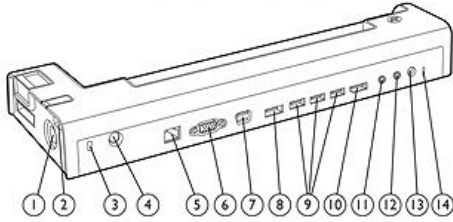

HP 2570p Docking Station Rear/Right Side

1. HP Lock (Lock not included)	8. eSATA port
2. Powered USB 2.0 port	9. USB 3.0 ports (3)
3. Security lock slot	10. DisplayPort 1.2
4. HP Lock slot	11. Audio-in jack
5. LAN/Ethernet jack	12. Audio-out jack
6. VGA port	13. Power connector
7. Monitor stand port	14. Power in LED (indicates docking station is plugged in)