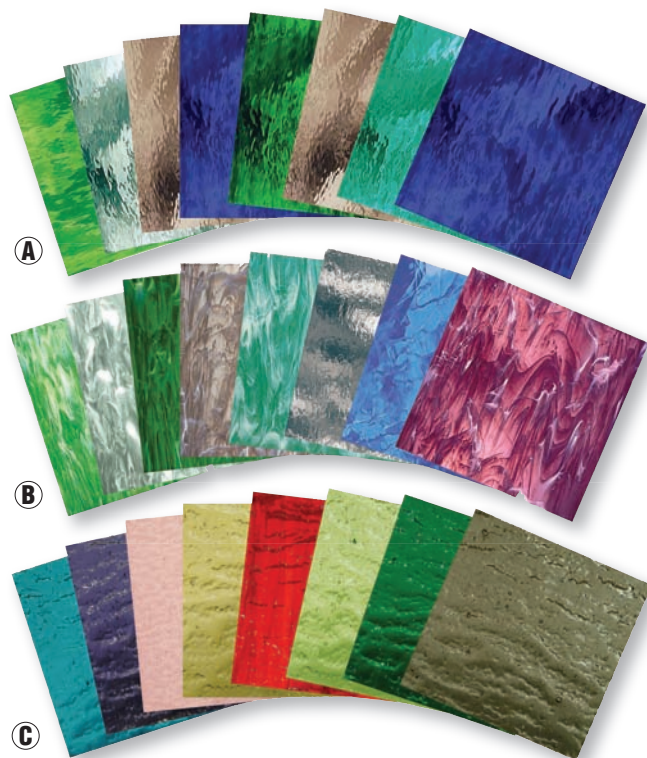

"Absolutely perfect for the beginner! Makes it easy to jump right in."  
— Karen H., Kalispell, MT

A \$494 Value! SAVE \$114

ITEM#	DESCRIPTION	PRICE	SALE
6992	Premium Stained Glass Start-Up Kit	\$424.95	<b>\$379.95</b>