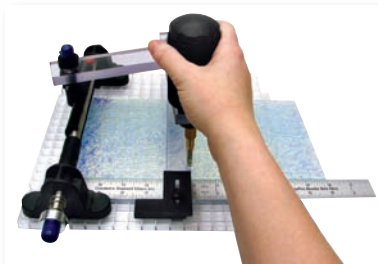

#5142 shown in use.

*Buy the Starter Kit and Save Even More!
A $232 Value! SAVE $32*

ITEM#	DESCRIPTION	PRICE	SALE
5132	Cutter's Mate™ Mini	$194.95	
5142	Cutter's Mate™ Mini Starter Kit <i>Includes Cutter's Mate™ Mini above, plus an 8" zero marked ruler and a linear scoring module.</i>	219.95	$199.95