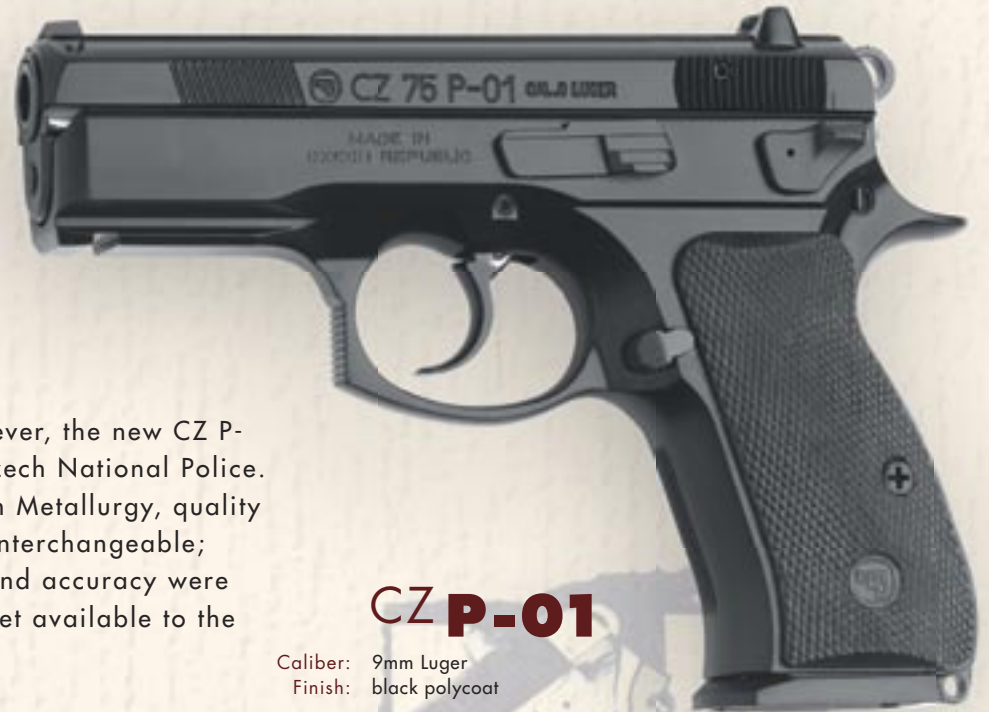

CZ P-01

- **NATO SPEC NSN 1005-16-000-8619**
- **Accessory rails, M3 compatible**
- **Light alloy frame with decocker**
- **Enhanced geometry for better handling**

After 3 years of some of the most aggressive small arms testing ever, the new CZ P-01 will be the successor to the CZ 75's currently in use by the Czech National Police. The P-01 is based on the CZ 75 design, but with improvements in Metallurgy, quality control and design. The components of the P-01 are completely interchangeable; this required some very careful re-design so that the reliability and accuracy were not impaired. The P-01 is the only NATO spec pistol on the market available to the public.

P-01 features

- **Forged aircraft grade aluminum alloy frame for light but reliable day-to-day carry.**
- **Hammer forged barrel for accuracy and reliability**
- **M3 rail to accept lights or lasers**
- **Dual slide serrations for easy operation**
- **Re-contoured trigger for smoother, consistent trigger pulls**
- **Generous squared trigger guard for gloved hands, lanyard loop on butt**
- **Checkered rubber grips, serrated front and back strap for superior handling**
- **Easy disassembly for cleaning**

CZ P-01

Caliber: 9mm Luger
Finish: black polycoat

"The curves and angles seem to blend in an appealingly form-fitting manner. Think of a Frank Lloyd Wright chair that looks "just right."

Roy Huntington
American Handgunner, January/February 2004