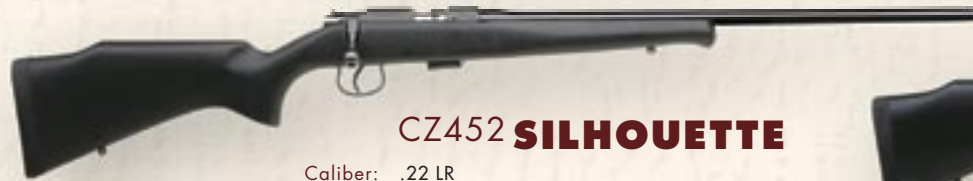

CZ452 FS

Caliber: .22 LR, .22 WMR
Stock/Action: Turkish Walnut/Blue

NEW

CZ452 AMERICAN

Caliber: .22 LR, .22 WMR, .17 HMR
Stock/Action: Turkish or American Walnut/Blue

The CZ 452 American is a high quality rimfire rifle designed for the US market. Made without open sights, the top of the receiver is fitted with a 3/8" wide dovetail groove for mounting optics. Rifles are delivered with a 5 rd magazine.

CZ452 **SILHOUETTE**

Caliber: .22 LR
Stock/Action: Synthetic/Blue

The Silhouette was designed to meet the requirements of the IMSSA for smallbore silhouette competition. It features a synthetic stock and blued finish on all metal surfaces. Made without open sights, the top of the receiver is fitted with an 11mm dovetail groove for mounting a scope. Rifles are delivered with a 5 rd magazine.

CZ452 **SCOUT**

Caliber: .22 LR
Stock/Action: Beechwood/Blue

The Scout is a compact rimfire rifle with a 12" length of pull for young shooters. Its shortened dimensions, reduced weight and single round loading device make it a perfect first rifle for any boy or girl. The single round loading device helps teach ammo conservation and marksmanship. The rifle features adjustable open sights and an 11mm dovetail groove for mounting optics; 5 and 10 rd magazines are available.