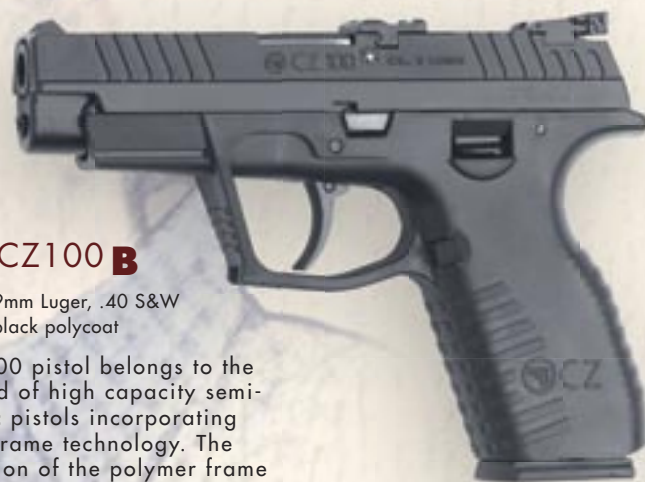

CZ100 B

Caliber: 9mm Luger, .40 S&W
Finish: black polycoat

The CZ 100 pistol belongs to the new breed of high capacity semi-automatic pistols incorporating polymer frame technology. The combination of the polymer frame and steel slide reduces weight significantly, enhancing the comfort of day-to-day carry. The trigger mechanism is a DAO type, incorporating a firing pin block safety. Its elegant shape and design facilitates shooting in gloved hands. It also features loaded chamber indicator and adjustable 3 dot sights.

"The design (CZ100) is eminently shootable, and proved reliable – a worthwhile addition to an esteemed family!"

D. K. Pridgen

Gun World, February 2004