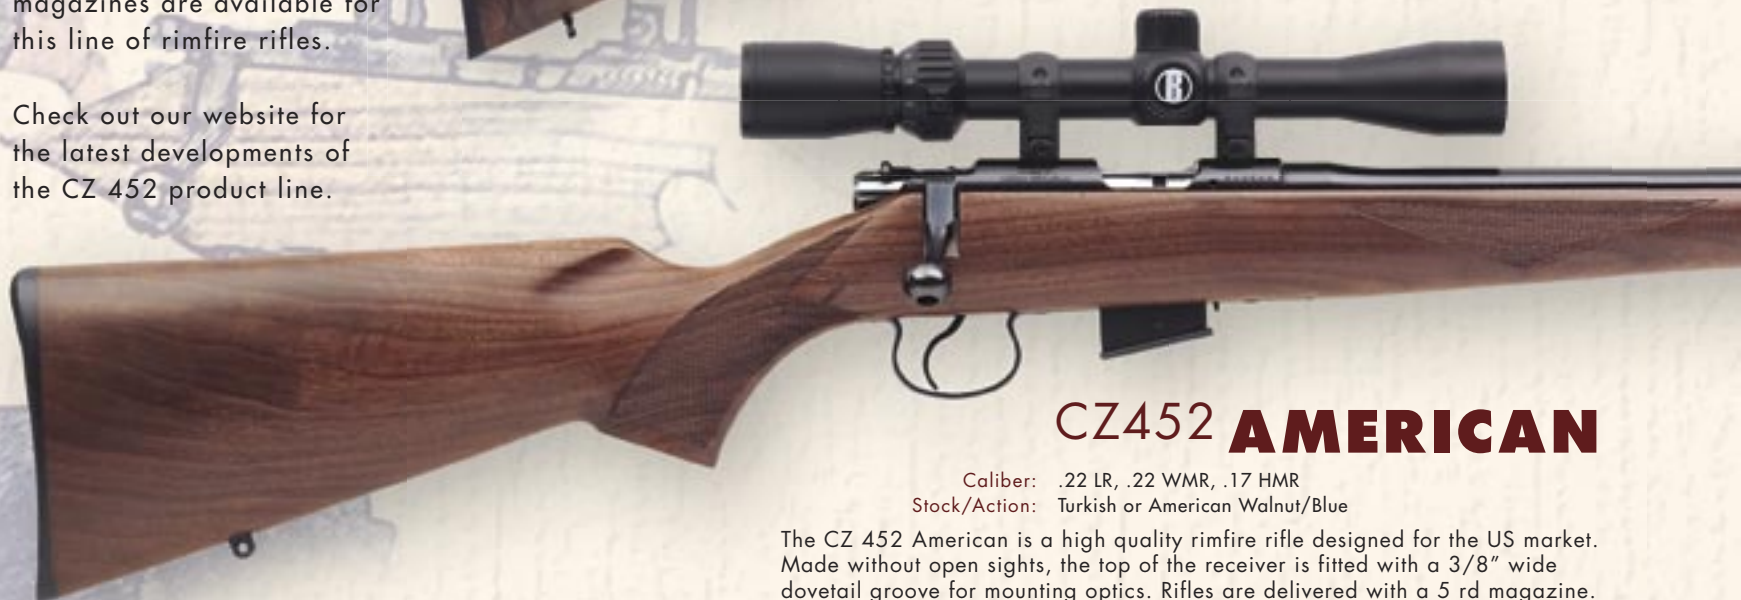

CZ452 AMERICAN

Caliber: .22 LR, .22 WMR, .17 HMR
Stock/Action: Turkish or American Walnut/Blue

The CZ 452 American is a high quality rimfire rifle designed for the US market. Made without open sights, the top of the receiver is fitted with a 3/8" wide dovetail groove for mounting optics. Rifles are delivered with a 5 rd magazine.