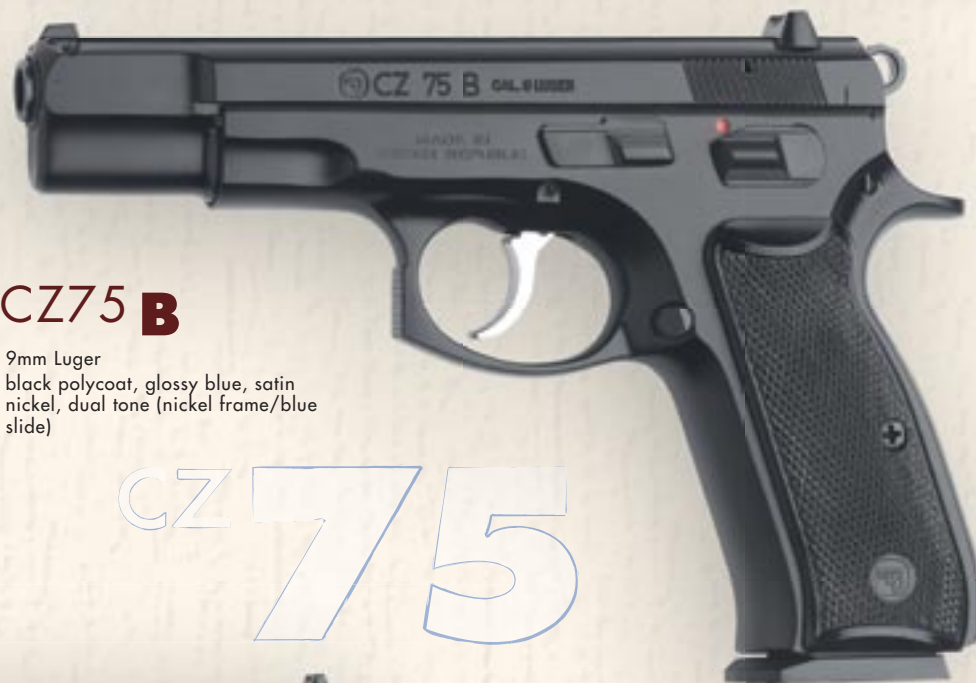

The CZ 75 B is used by more Governments, Militaries, Police and Security agencies than any other pistol in the world.

The CZ 75 is quite possibly the perfect pistol.

Designed in 1975, the CZ 75 utilizes all the best features from service pistols around the world. An entire family of pistols is available based on the basic CZ 75 design: compacts, decockers, single action only, ambidextrous, alloy frames and even competition pistols.