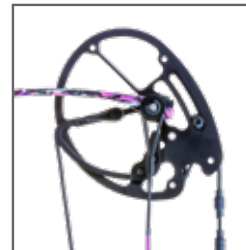

LET OFF

**80%**

CAM

**HYBRID RZ CAM**

**AVAILABLE SHORT  
DRAW OPTION**

**HYBRID SD CAM**

Draw Lengths 24.5-26"