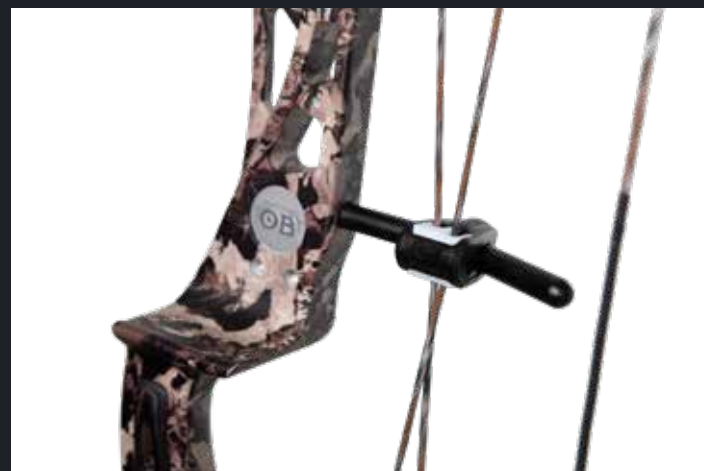

TECHNOLOGY

FX RISER DESIGN

Our signature FX Riser design is the pinnacle of performance and accuracy. The stiff riser design reduces flex while adding superior stability during your draw cycle.

FX LIMB POCKET

Extra-Performance Bows require Extra-Performance limb pockets. Our all-new FX Limb Pocket, is a 3-piece, lightweight rigid design creating precise alignment from the riser to the limbs, reducing cam lean and eliminating limb torque throughout the draw.

NEW 19

TORQUELESS ANGLED CABLE ROD

Not only does the Anti-Torque Cable Rod increase speed, but makes for a smoother draw cycle. The Torqueless Angled Cable Rod reduces cam lean and torque for a smoother draw shot after shot.

NEW 19