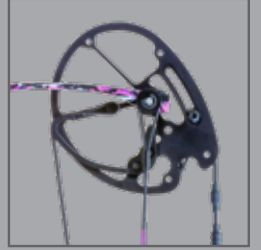

IBO RATING UP TO
348 FPS

BRACE HEIGHT
6-1/2" +/- .125

AXLE-TO-AXLE
33-31/4"

DRAW WEIGHTS
40, 50, 60, 65 & 70 LBS

DRAW LENGTHS
26-30"

BOW WEIGHT W/O DAMPENERS
3.8 LBS

LET OFF
80%

CAM
HYBRID RZ CAM

**AVAILABLE SHORT
DRAW OPTION**

HYBRID SD CAM
Draw Lengths 24-25.5"