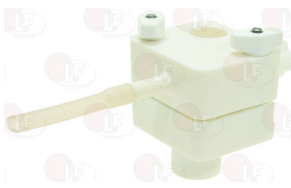

COLDELITE IC129000640

1. **3909008 PUMP COMPLETE MINIWIP**
   for Whipping machine (COLDELITE) EQ50