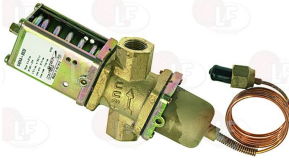

Suitable for:

COLDELITE

Suitable for:

Pressure valves for refrigeration

3526551 PRESSURE VALVE V46AA-9609 G 3/8"
 pressure range 5..23 bar
 capillary 750 mm with fitting 1/4" sae
 high pressure field to prevent from water hammer
 at low flow rate

COLDELITE IC581800125

3123007 WATER VALVE FASTENING BRACKET
 height 160 mm

Relays

3351108 POWER RELAY FINDER 40.31.8.024.0000
 24Vac - 1 exchange contact 10A
 for Multifunction IceCream Machine (COLDELITE)
 COMPACTA VARIO 8