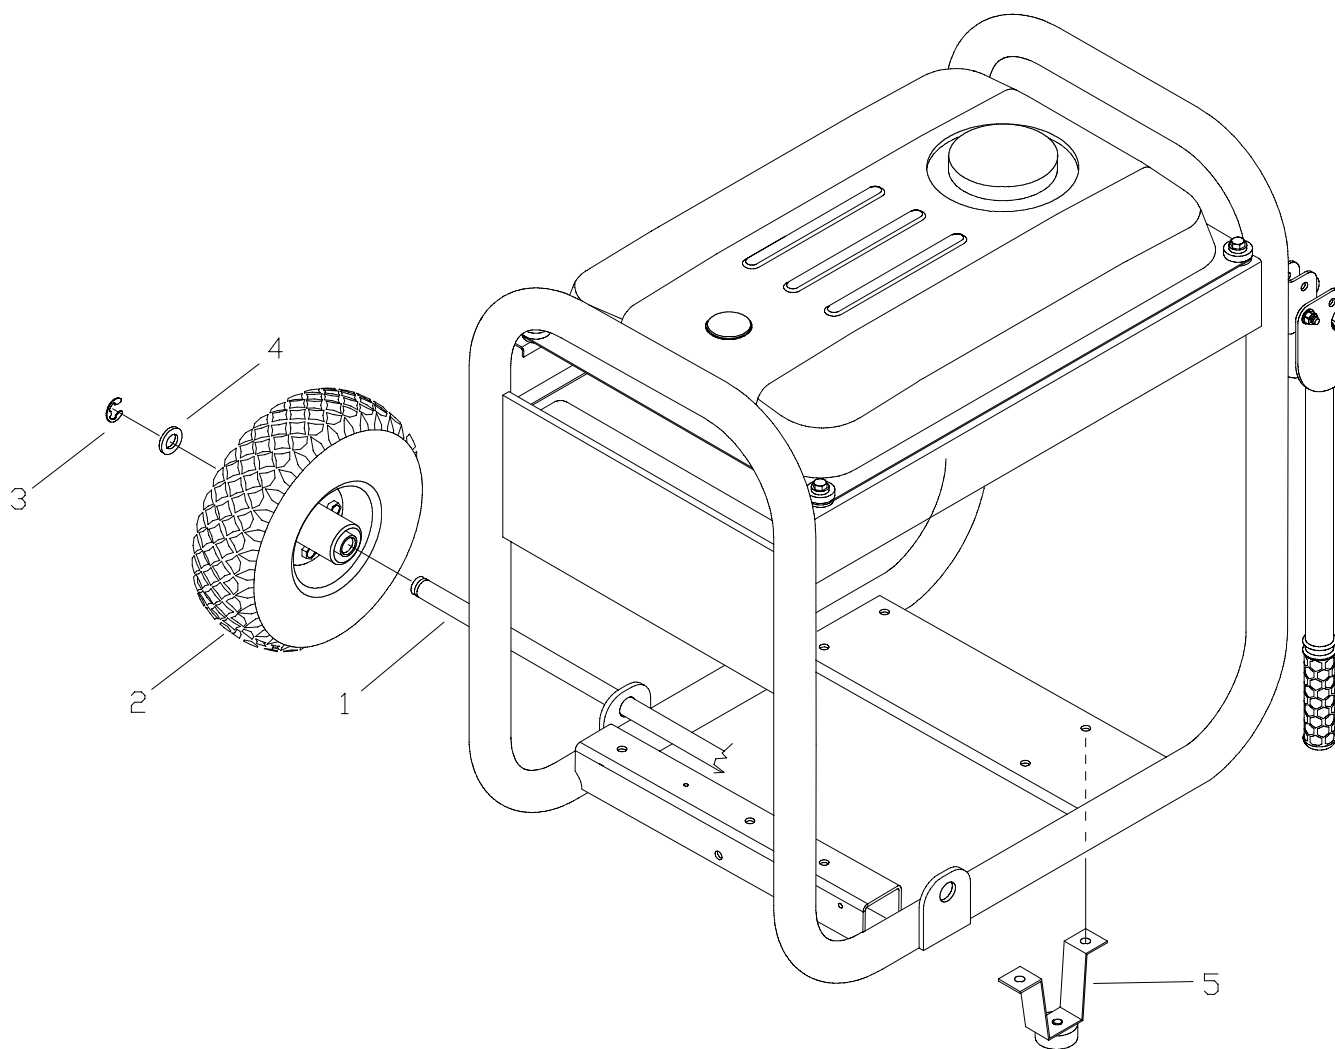

* - Items without part numbers are common fasteners and are available at your local hardware store.

EXPLODED VIEW AND PARTS LIST - ALTERNATOR

Item	Part #	Description
1	186059GS	ADAPTER, Mounting, Alternator
2	191952GS	ASSY, Rotor (Includes Item 11)
3	191953GS	STATOR
4	193336GS	RBC, (with O-Ring p/n 189197GS)
5	*	WASHER, 1/4-M6 Lock
6	66449KGS	BOLT, M6 - 1.0 x 200
7	66849GS	TAPTITE, M5 - 0.8 x 16
8	66386GS	ASSY, Holder, Brush
9	205858GS	BOARD, Circuit, System Control
10	81917GS	PIN, Roll, 4mm x 10
11	65791GS	BEARING

* - Items without part numbers are common fasteners and are available at your local hardware store.

EXPLODED VIEW AND PARTS LIST - WHEEL KIT

Item	Part #	Description
1	191267JGS	AXLE, 5/8" x 25.59"
2	B4966GS	WHEEL
3	191265GS	E-RING, 5/8
4	*	WASHER, 5/8
5	203977GS	ASSY, Leg, Support w/Vibration Mount