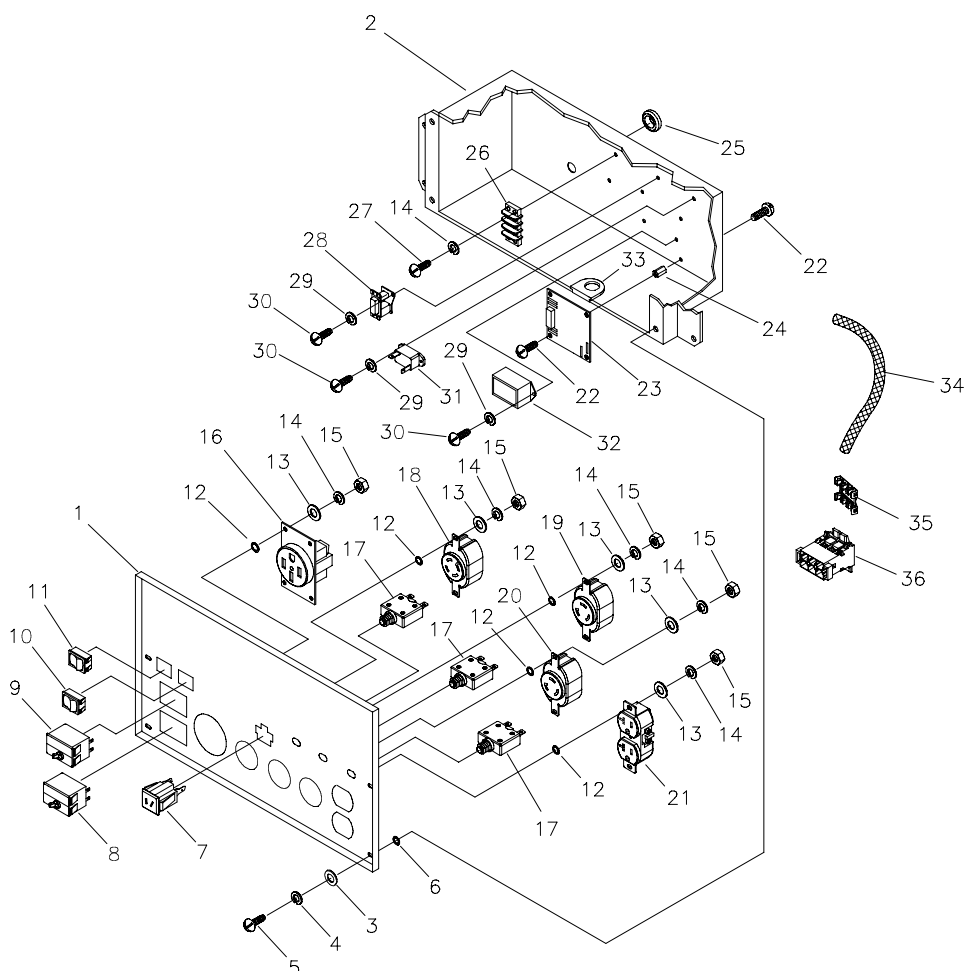

EXPLODED VIEW AND PARTS LIST - CONTROL PANEL

Item	Part #	Description	Item	Part #	Description
1	M199022GS	PANEL, Control	20	74190GS	OUTLET, 120V, 20A
2	201864GS	BOX, Control Panel	21	68759GS	OUTLET, 120V, 20A, Duplex
3	*	WASHER, Flat, #10 - M5	22	*	PHTS, 6 - 32 x 3/8"
4	*	LOCKWASHER, M5	23	195406GS	ASSY, PCB, Control, Stepper Motor
5	*	PPHMS, M5 - 0.8 x 12	24	64525GS	STANDOFF, Hex, 3/4"
6	*	WASHER, M6 - 1/4, Int. Shakeproof	25	62265GS	GROMMET
7	90418GS	OUTLET, 12V DC Snap	26	92953GS	TERMINAL, Block
8	191480BGS	BREAKER, Circuit, 40A, 2P	27	*	PPHMS, M4 - 0.7 x 20
9	191480AGS	BREAKER, Circuit, 30A, 2P	28	84028GS	TRANSFORMER, Idle Control
10	82538GS	SWITCH, Rocker	29	*	LOCKWASHER, M3
11	78653GS	SWITCH, Eng, Run-Stop	30	*	PHMS, M3 - 0.5 x 10
12	*	WASHER, Shakeproof, Int. #8	31	87962GS	BREAKER, Circuit, 10A, 12V
13	*	WASHER, Flat, M4	32	77314GS	THERMAL, Relay
14	*	LOCKWASHER, M4	33	188632GS	BOOT, Rubber Wire Outlet
15	*	NUT, M4 - 0.7	34	194273GS	TUBING
16	B4262GS	RECEPTACLE	35	199532GS	STRIP, Dual Row, TPA, 6 Circuit
17	75207GS	BREAKER, Circuit, 20A with hardware	36	199528GS	PLUG, Dual Row, Housing, 6 Circuit
18	43437GS	OUTLET, 120/240V, 30A			
19	68868GS	OUTLET, 120V, 30A			

* - Items without part numbers are common fasteners and are available at your local hardware store.

EXPLODED VIEW AND PARTS LIST - ALTERNATOR

Item	Part #	Description
1	186059GS	ADAPTER, Mounting, Alternator
2	191952GS	ASSY, Rotor (Includes Item 11)
3	191953GS	STATOR
4	193336GS	RBC, (with O-Ring p/n 189197GS)
5	*	WASHER, 1/4-M6 Lock
6	66449KGS	BOLT, M6 - 1.0 x 200
7	66849GS	TAPTITE, M5 - 0.8 x 16
8	66386GS	ASSY, Holder, Brush
9	205858GS	BOARD, Circuit, System Control
10	81917GS	PIN, Roll, 4mm x 10
11	65791GS	BEARING