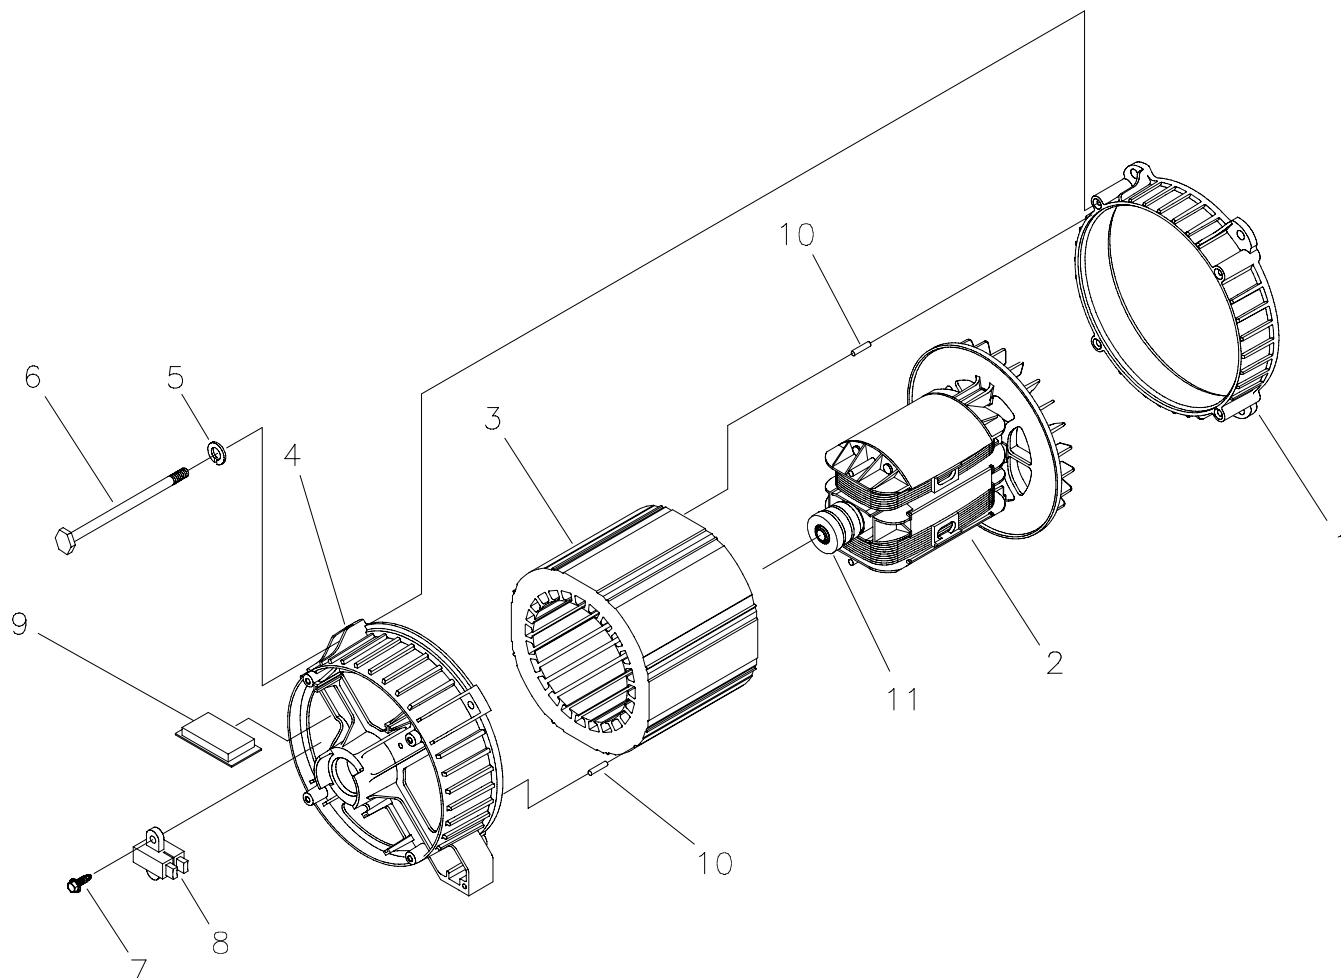

EXPLODED VIEW AND PARTS LIST - CONTROL PANEL

Item	Part #	Description	Item	Part #	Description
1	M199022GS	PANEL, Control	20	74190GS	OUTLET, 120V, 20A
2	201864GS	BOX, Control Panel	21	68759GS	OUTLET, 120V, 20A, Duplex
3	*	WASHER, Flat, #10 - M5	22	*	PHTS, 6 - 32 x 3/8"
4	*	LOCKWASHER, M5	23	195406GS	ASSY, PCB, Control, Stepper Motor
5	*	PPHMS, M5 - 0.8 x 12	24	64525GS	STANDOFF, Hex, 3/4"
6	*	WASHER, M6 - 1/4, Int. Shakeproof	25	62265GS	GROMMET
7	90418GS	OUTLET, 12V DC Snap	26	92953GS	TERMINAL, Block
8	191480BGS	BREAKER, Circuit, 40A, 2P	27	*	PPHMS, M4 - 0.7 x 20
9	191480AGS	BREAKER, Circuit, 30A, 2P	28	84028GS	TRANSFORMER, Idle Control
10	82538GS	SWITCH, Rocker	29	*	LOCKWASHER, M3
11	78653GS	SWITCH, Eng, Run-Stop	30	*	PHMS, M3 - 0.5 x 10
12	*	WASHER, Shakeproof, Int. #8	31	87962GS	BREAKER, Circuit, 10A, 12V
13	*	WASHER, Flat, M4	32	77314GS	THERMAL, Relay
14	*	LOCKWASHER, M4	33	188632GS	BOOT, Rubber Wire Outlet
15	*	NUT, M4 - 0.7	34	194273GS	TUBING
16	B4262GS	RECEPTACLE	35	199532GS	STRIP, Dual Row, TPA, 6 Circuit
17	75207GS	BREAKER, Circuit, 20A with hardware	36	199528GS	PLUG, Dual Row, Housing, 6 Circuit
18	43437GS	OUTLET, 120/240V, 30A			
19	68868GS	OUTLET, 120V, 30A			

* - Items without part numbers are common fasteners and are available at your local hardware store.

EXPLODED VIEW AND PARTS LIST - ALTERNATOR

Item	Part #	Description
1	186059GS	ADAPTER, Mounting, Alternator
2	191952GS	ASSY, Rotor (Includes Item 11)
3	191953GS	STATOR
4	193336GS	RBC, (with O-Ring p/n 189197GS)
5	*	WASHER, 1/4-M6 Lock
6	66449KGS	BOLT, M6 - 1.0 x 200
7	66849GS	TAPTITE, M5 - 0.8 x 16
8	66386GS	ASSY, Holder, Brush
9	205858GS	BOARD, Circuit, System Control
10	81917GS	PIN, Roll, 4mm x 10
11	65791GS	BEARING