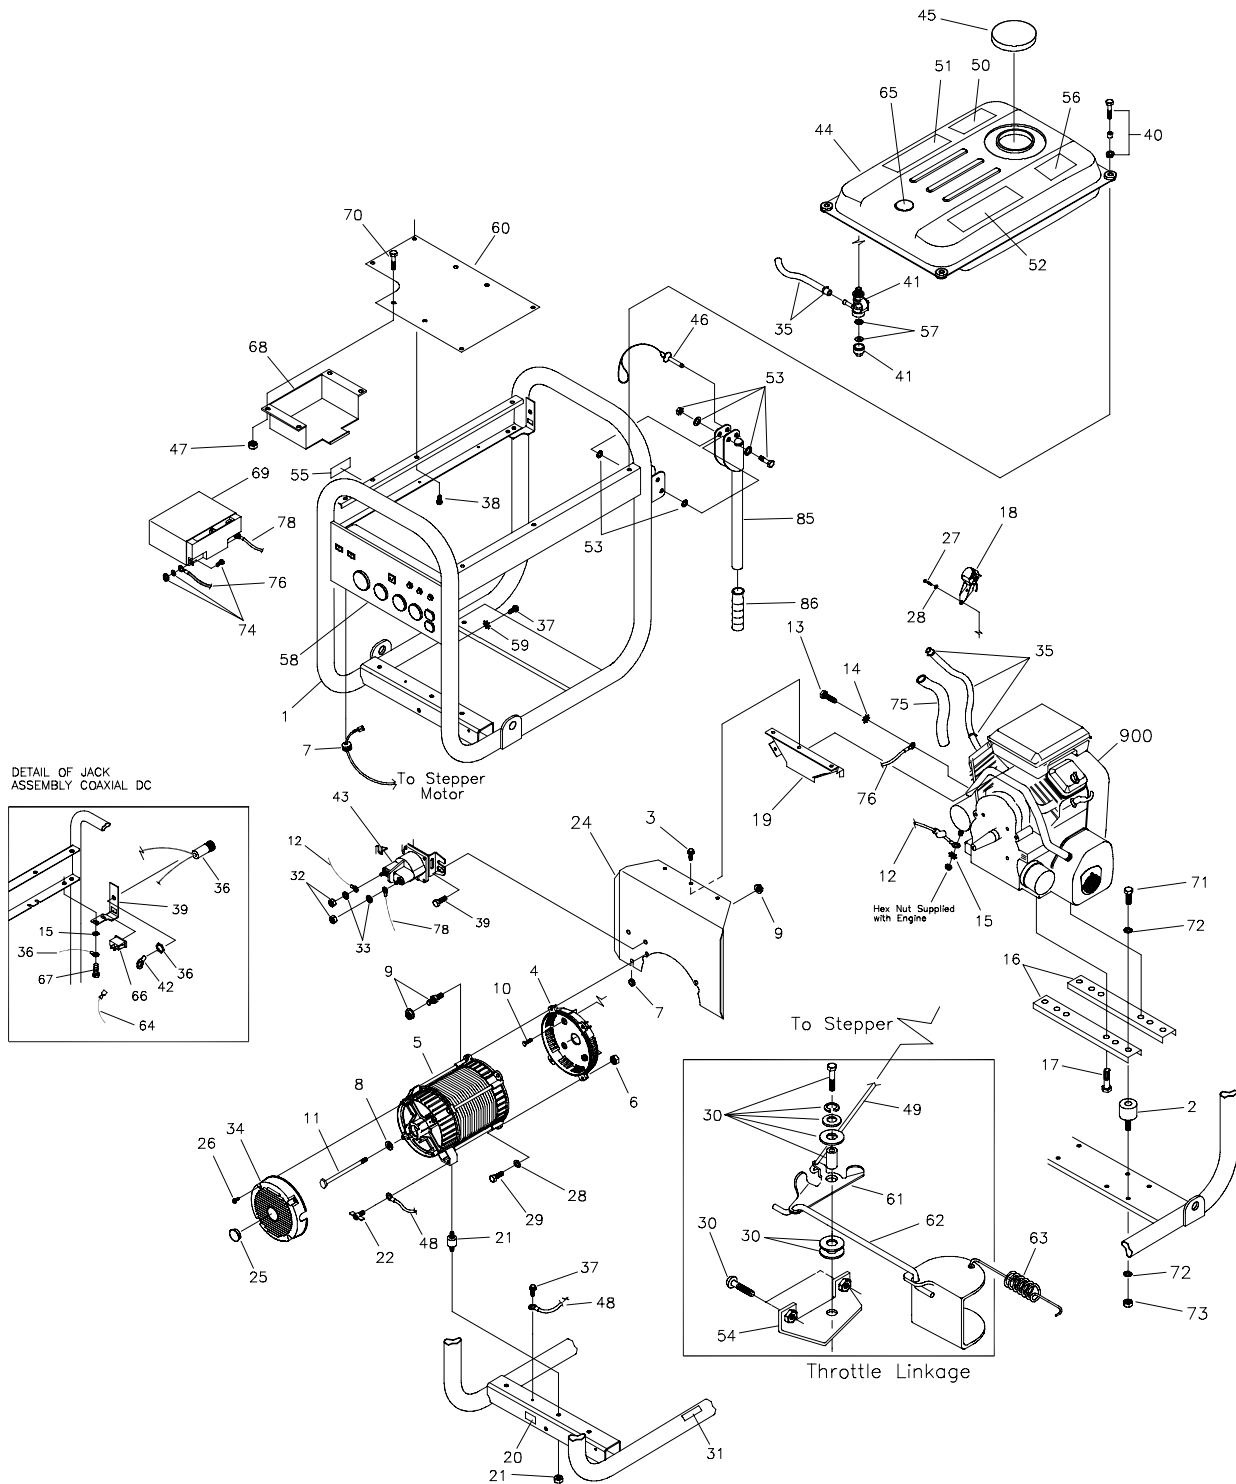

EXPLODED VIEW - MAIN UNIT

Copyright © 2008 Briggs & Stratton Power Products Group, LLC. All rights reserved. No part of this material may be reproduced or transmitted in any form by any means without the express written permission of Briggs & Stratton Power Products Group, LLC.