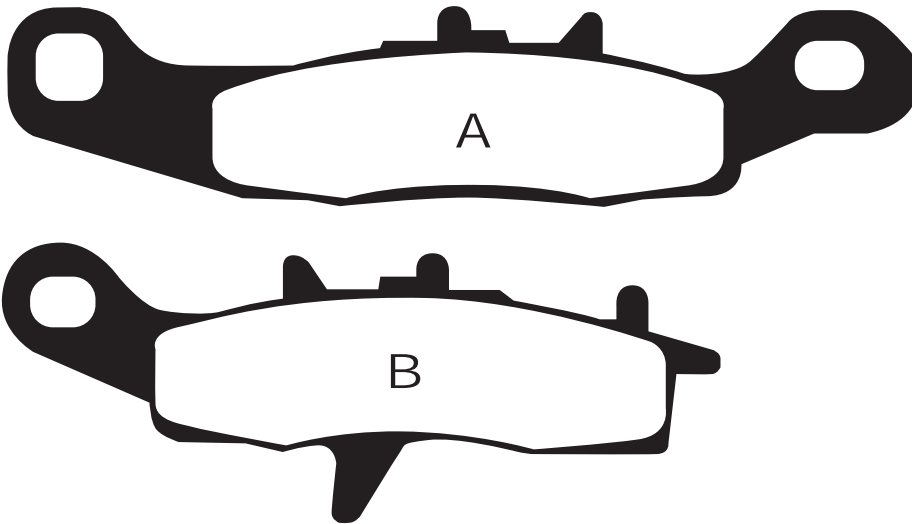

FA258X A. 26.10 x 119.55 x 7.1mm B. 35.60 x 94.50 x 7.80mm

KAWASAKI DIRT BIKE

KX 80 R7/W1/W2/W3	97-00	F
KX 85/85 II A1/A2/A3/A4/A5/A6F/A7F	01-07	F
KX 100 B7/C1/C2/C3/D1/D2/D3/D4/D5/D6F/D7F	97-07	F
KL 250 G4/G5/G6/G7/G8 "Super Sherpa"	00-04	F

SUZUKI DIRT BIKE

RM 85 LK5/K5/LK6/K6/K7/LK7	05-07	F
RM 100 K3	03	F

Competitor X Ref

SBS 726	Vesrah VD438	Ferodo FDB2080

Equivalents OE#

43082 1196	43082 1255
43082 1206	59301 03820

STD FA258X	Red - Off Road - Sport
OPTION FA258R	Sintered Off Road Utility

Dealer Stocking Recommendation

Single/Pair	Popularity #	Rec Stocking Level
1	-	1