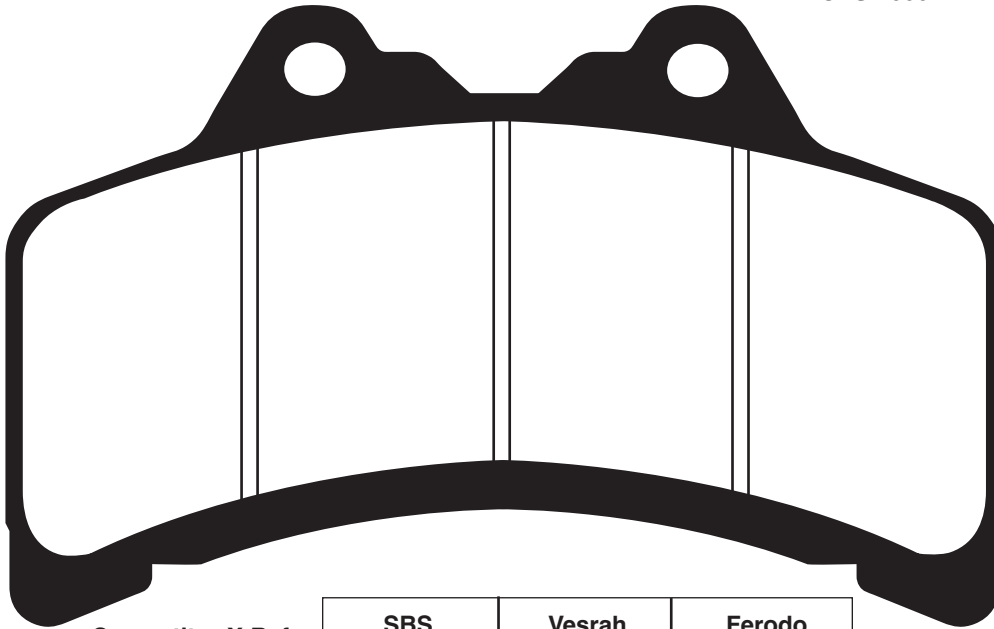

FA191 131.9 x 80 x 9.5mm

YAMAHA ROAD BIKE
GTS 1000 AE/AEC/AF/AFC

93-96

F

Equivalents OE#

4BH W0045 01

Competitor X Ref

SBS 682	Vesrah VD259	Ferodo FDB865

Dealer Stocking Recommendation

Single/Pair	Popularity #	Rec Stocking Level
1	-	1

STD FA191 Black - Touring - Road