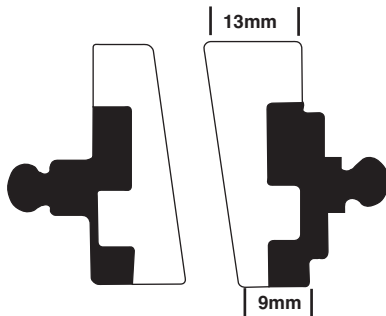

FA22 71.8 x 35mm

NOTE:
1 PAD LEFT HAND
1 PAD RIGHT HAND
TAPERED FINISH

BMW

R 60/7	76-80	F	R 90/6	73-76	F
R 60 TIC	78-82	F	R 100	76-77	F
R 75/6, 75/7	73-79	F	R 100/7T	77-09/80	F
R 80	77-84	F	R 100 S	76-08/80	F
R 80 TIC	78-08/80	F	R 100 RS	76-09/80	F
R 90 S	73-76	F	R 100 RT	78-09/80	F

Competitor X Ref

SBS	Vesrah	Ferodo
520	VD910	FDB155

Equivalents OE#

34 11 2 301 358	34 11 2 301 355	34 11 2 301 356

Dealer Stocking Recommendation

Single/Pair	Popularity #	Rec Stocking Level
2	-	2

STD FA22	Black - Touring - Road