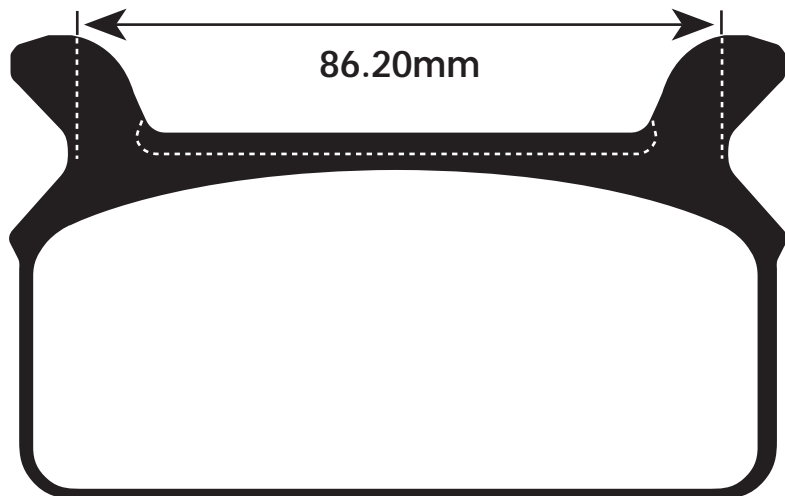

FA201 104 x 62.4 x 11.4mm