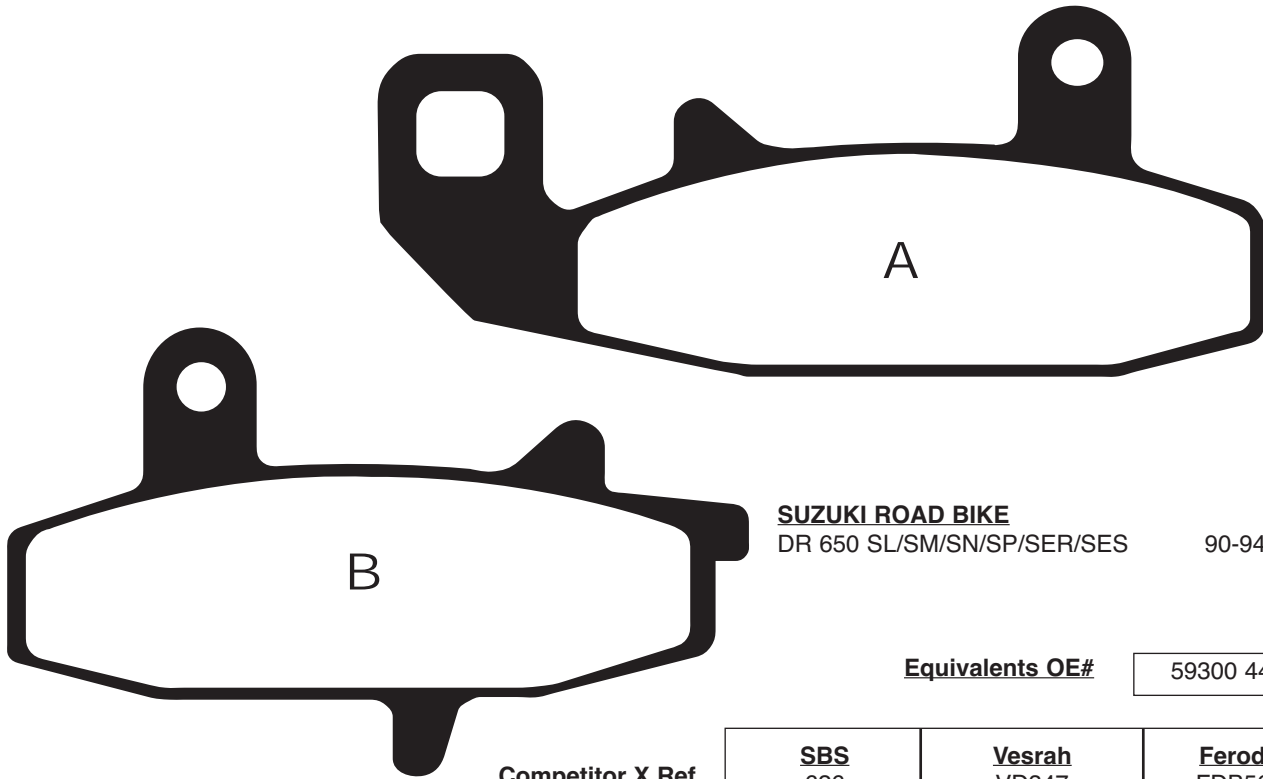

FA147 A. 118 x 48 x 8.6mm B. 97.5 x 57 x 10.8mm

SUZUKI ROAD BIKE
DR 650 SL/SM/SN/SP/SER/SES 90-94 F

Equivalents OE# 59300 44850

Competitor X Ref

SBS 626	Vesrah VD347	Ferodo FDB569

STD FA147X Black - Off Road
OPTIONS FA147R Sintered Off Road Utility

Dealer Stocking Recommendation

Single/Pair 1	Popularity # -	Rec Stocking Level 1