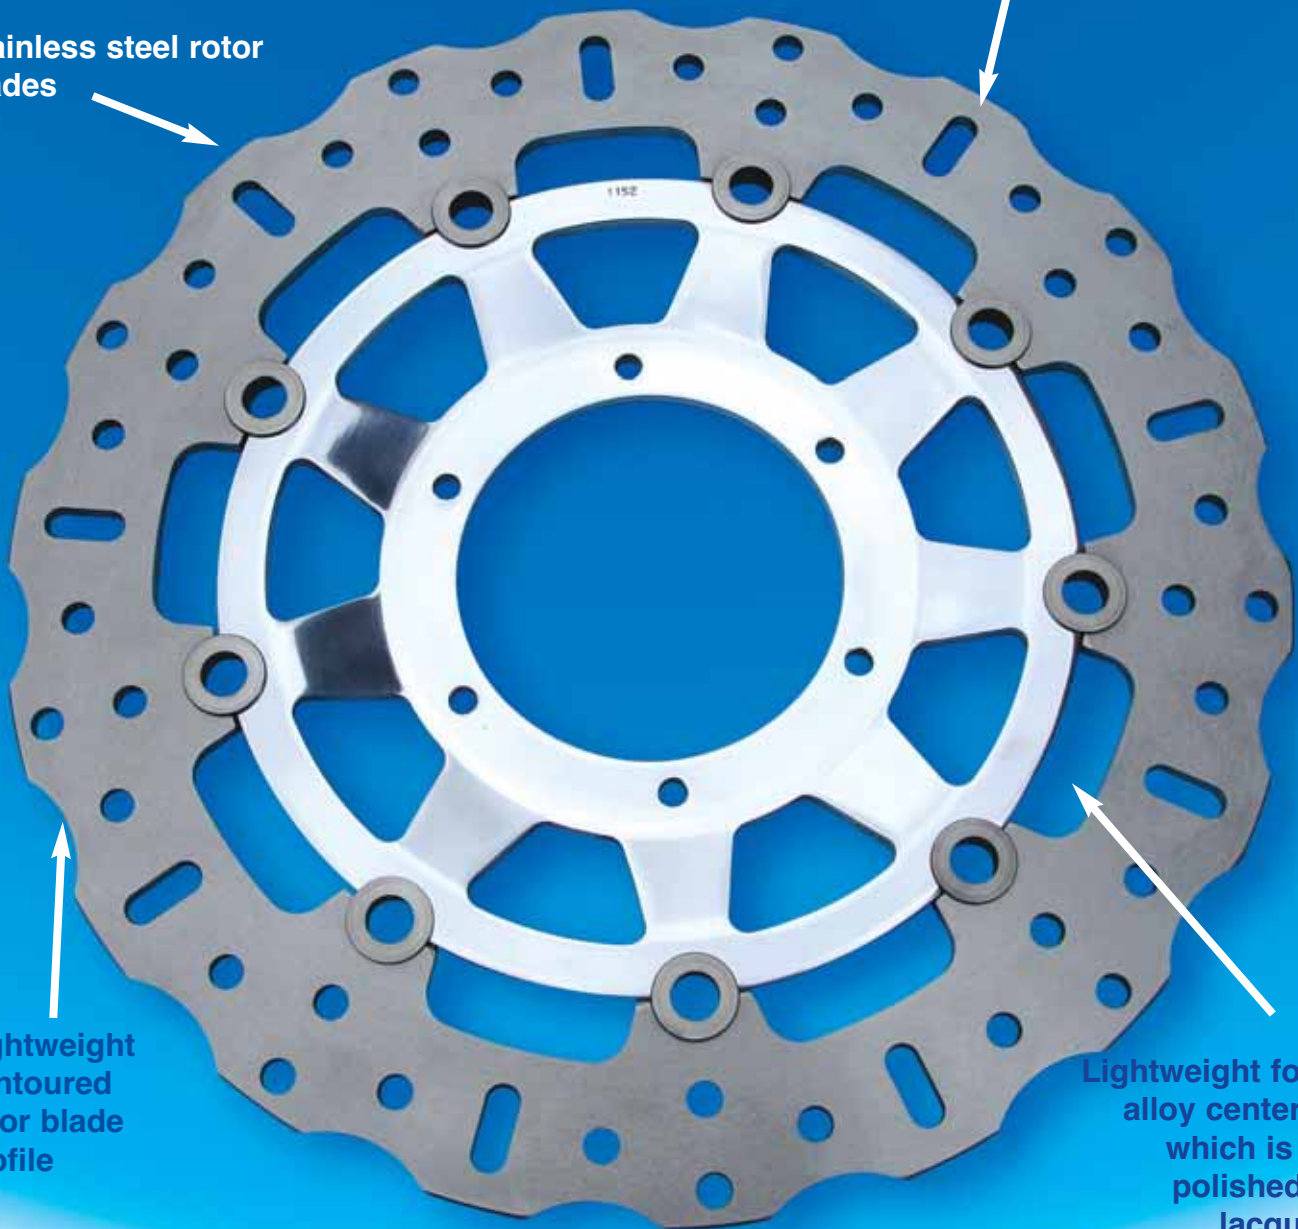

Polished Rotors for Sport & Custom Street Bikes

PART NUMBERS AVAILABLE

HONDA

MD1003CC
MD1014CC
MD1134CC
MD1137CC
MD1138CC
MD1141CC
MD1152CC
MD1153CC
MD1162CC

KAWASAKI

MD4012CC
MD4022CC
MD4152CC
MD4154CC
MD4155CC

SUZUKI

MD3058CC
MD3089CC
MD3091CC

YAMAHA

MD2074CC
MD2082CC
MD2094CC
MD2095CC

**NEW FOR
2007**

Slotted scraper holes help clean pads better and prevent pad pick-up on rotor.

Stainless steel rotor blades

Lightweight contoured rotor blade profile

Lightweight forged alloy center hub which is then polished and lacquered