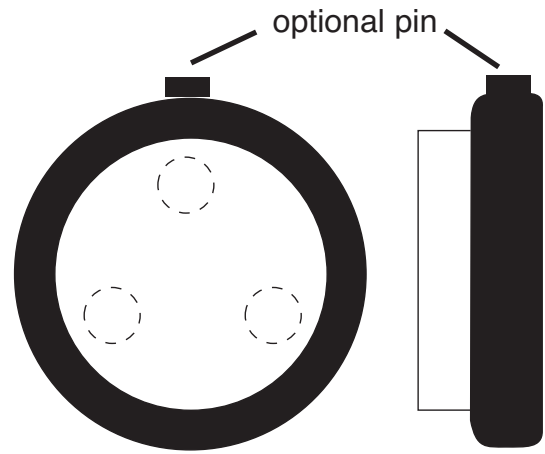

FA195 45 x 12mm

SNOWMOBILE

YAMAHA

Excel V	79-80
Exciter	76-91
GPX (All)	74-75
Ovation	89-93
Phazer	84-93
SPV	80-91
SRX	76-81

SS 440	80-83
SSR	78
Sno-Scoot	88-91
VK 540	89-91
Vmax	83-91
Vmax	92-95
XL-V	85-90

Competitor X Ref

SBS	Vesrah	Ferodo
-	-	-

Equivalents OE#

89J 25811 00
84X 25811 00
84X 25811 01

Dealer Stocking Recommendation

Single/Pair	Popularity #	Rec Stocking Level
1	-	1

STD FA195X Black - Snowmobile

BUYERS GUIDE
BRAKE PADS

FA196 101 x 39 x 9.8mm

HONDA ROAD BIKE

FSC 600/600 A Silverwing	02-07	R
VT 600 C/CD/CD2 Shadow VLX/Deluxe	94-07	F
VF 750 C Magna/ Magna Deluxe CD/C2	94-03	F
VFR 750 F	90-97	R
CB 750 Nighthawk	91-03	F
VT 750 C/CD/CD2	98-02	F
VT 750 CD/DC/DCA/DCB Shadow Spirit	01-07	F
VT 750 CDA/CDB/CDC/CDD Shadow Ace 750 Deluxe	02-03	F
VT 750 Shadow Aero	04-07	F
CBR 1000 F	90-91	R
ST 1100	91-02	R
ST 1100 A 'ABS Model'	95	R
VT 1100 C Shadow/Shadow Spirit	94-07	F
VT 1100 C2 American Classic Edition/C2-2/C3/C2 Sabre	95-07	F
VT 1100 T Shadow American Classic Edition Tourer	98-01	F
VTX 1300 C	04-07	F
VTX 1300 S	03-07	F
VTX 1300 R	05-07	F
GL 1500 C/CT/CF/CD Valkyrie/Valkyrie Tourer	97-03	R

KYMCO

Venox 250	03-07	F
Xciting 250	05-07	R
Xciting 500	04-07	R

BUELL

Blast	00-06	F

TRIUMPH

Adventurer		F & R
Bonneville America	02-06	F
Bonneville 800	01-05	F
Bonneville T100	02-07	F
Legend TT	98-01	F & R
Speedmaster 800	03-04	F
Speedmaster (865cc)	05-07	F
Thunderbird	95-03	F & R
Thunderbird Sport	98-03	F & R
Tiger (885cc)	97-99	F & R
Tiger 955cc	00-04	F & R
Tiger 955 (Cast wheel model)	04-06	F
Scrambler (865cc)	06-07	F