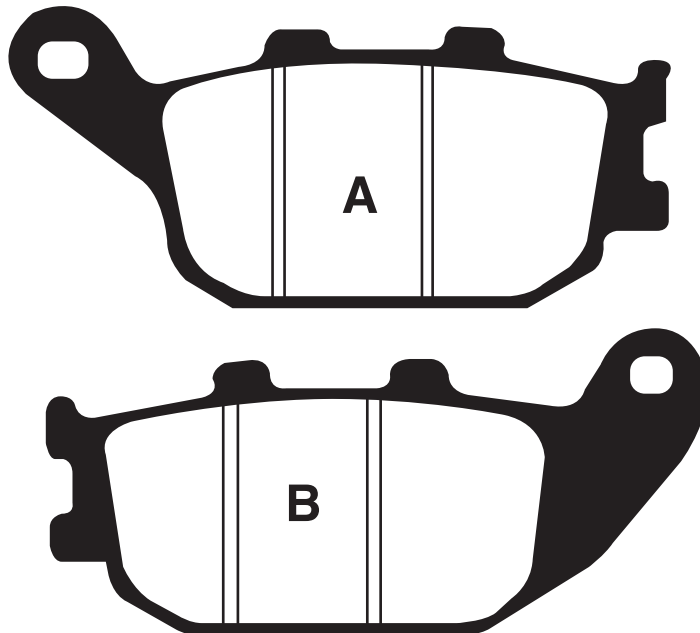

FA358 A. 86.1 x 40 x 8.9mm B. 86.1 x 40 x 8.9mm

HONDA

NSS 250/250 A/A5 Reflex 01-06 R

Equivalents OE#

06435 KPB 016

Competitor X Ref

SBS 753	Vesrah VD169	Ferodo FDB2130

Dealer Stocking Recommendation

Single/Pair 1	Popularity # N/A	Rec Stocking Level 1

STD FA358 Black - Touring - Road