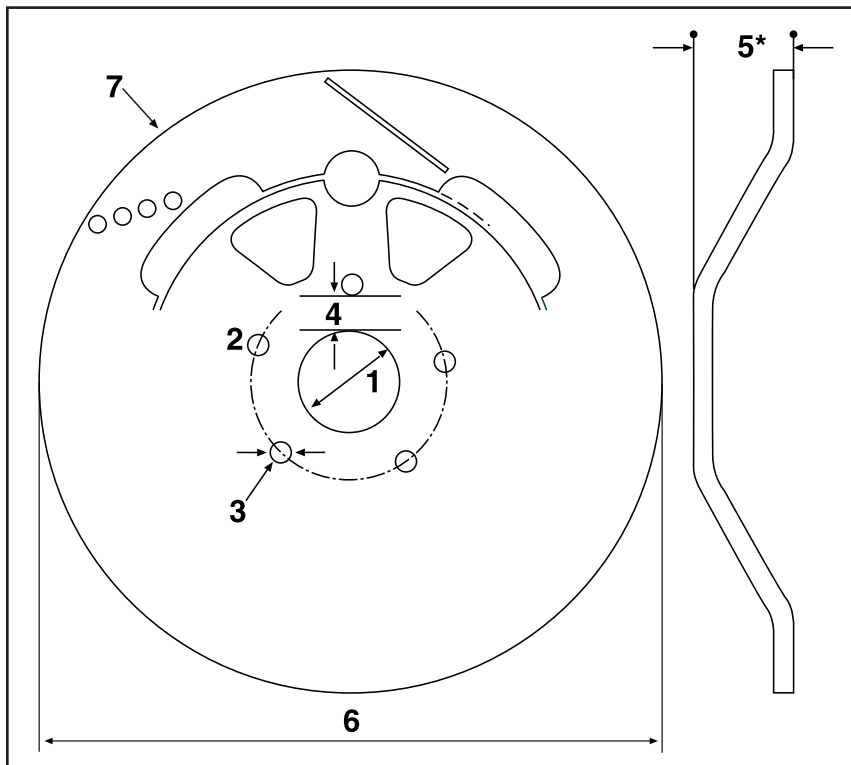

Address: _____

Bike Details: _____

Wheel Details: _____

No of Discs needed: _____

• DIMENSIONS OF DISC •

1	Bore Dia in mm	
2	No Holes in Hub	
3	Dia of Hub Holes in mm	
4	To determine PCD of Holes measure wall section only. <small>(From inside bolt hole to inside carrier bore)</small>	
5	Offset in mm	
6	Dia of Disc in mm	
7	Thickness of Disc in mm	
RACE USE		
STREET USE		