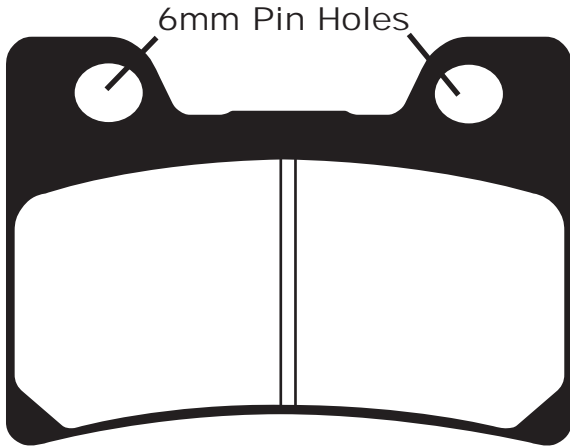

FA182 74.8 x 53.9 x 10mm

YAMAHA ROAD BIKE
FZR 1000 EX-UP D/DC/E/EC

92-93 F

Equivalents OE# 3GM W0045 50

Competitor X Ref

SBS 665	Vesrah VD257	Ferodo FDB637

Dealer Stocking Recommendation

Single/Pair	Popularity #	Rec Stocking Level
2	Y30	2

STD FA182 Green - Sport
OPTIONS FA182HH Sintered HH Sport - Road

BUYERS GUIDE
BRAKE PADS