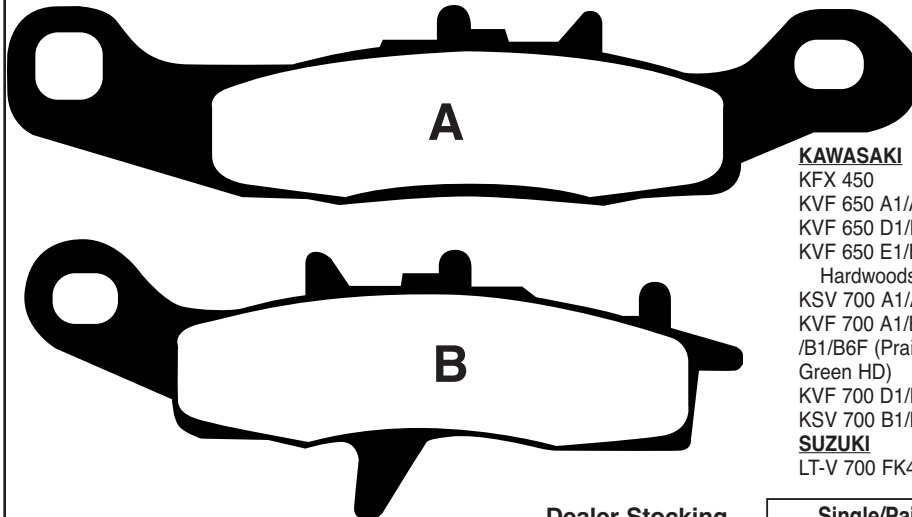

FA349SV A. 26.1 x 119.55 x 7.1mm B. 35.6 x 94.54 x 7.8mm

Equivalents OE#

43082 1273	K4308 21273

Competitor X Ref

SBS 798	Vesrah VD442	Ferodo -

KAWASAKI		
KFX 450	07	F Right
KVF 650 A1/A2/B2	02-03	F Right
KVF 650 D1/D6F/D7F Brute Force 4x4	05-07	F Right
KVF 650 E1/E6F/E7F Brute Force 4x4		
Hardwoods Green HD	05-07	F Right
KSV 700 A1/A2/A6F/A7F (KFX 700 V-Force)	04-07	F Right
KVF 700 A1/B2/A2/A6F (Prairie 700 4x4)		
/B1/B6F (Prairie 700 4x4 Hardwoods Green HD)	04-06	F Right
KVF 700 D1/D6F Team Green Special Edition	05-06	F Right
KSV 700 B1/B2/B6F/B7F (KXF 700 V Force)	04-07	F Right
SUZUKI		
LT-V 700 FK4/FK5 Twin Peaks 700 4x4	04-05	F Right

STD FA349R Off Road Sintered
OPTION FA349SV Off Road Utility

Dealer Stocking Recommendation

Single/Pair	Popularity #	Rec Stocking Level
1	N/A	1