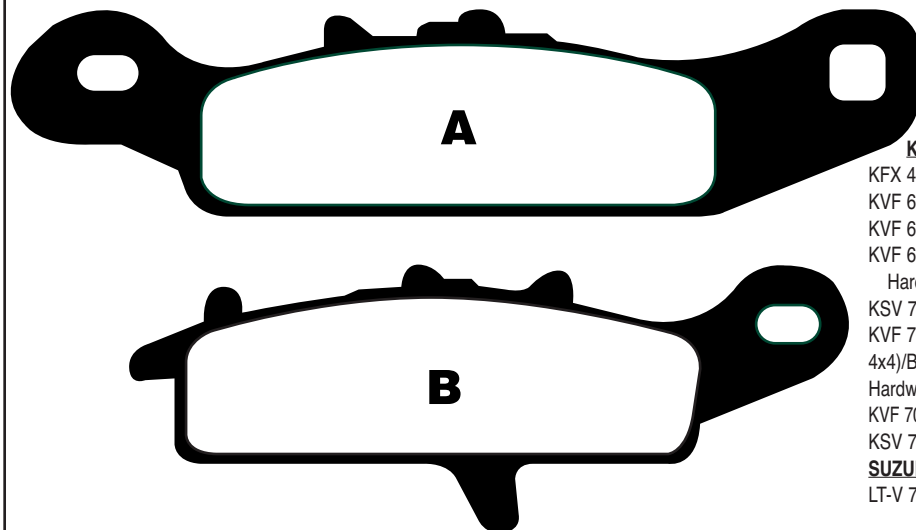

FA342SV A. 26.1 x 119.55 x 7.1mm B. 35.6 x 94.54 x 7.8mm

Equivalents OE#	
43082 1255	K4308 21255

Competitor X Ref		
SBS	Vesrah	Ferodo
801	VD441	-

KAWASAKI		
KFX 450	07	F Left
KVF 650 A1/A2/B2	02-03	F Left
KVF 650 D1/D6F/D7F Brute Force 4x4	05-07	F Left
KVF 650 E1/E6F/E7F Brute Force 4x4		
Hardwoods Green HD	05-07	F Left
KSV 700 A1/A2/A6F (KFX 700 V-Force)	04-06	F Left
KVF 700 A1/A2/A6F (Prairie 700 4x4)/B1/B2/B6F (Prairie 700 4x4)		
Hardwoods Green HD	04-06	F Left
KVF 700 D1/D6F Team Green Special Edition	05-06	F Left
KSV 700 B1/B2/B6F (KFX 700 V Force)	04-06	F Left
SUZUKI		
LT-V 700 FK4/FK5 Twin Peaks 700 4x4	04-05	F Left

STD FA342X Sintered Off Road ATV
OPTION FA342SV Sintered Off Road Utility

Dealer Stocking Recommendation	Single/Pair	Popularity #	Rec Stocking Level
	1	N/A	1