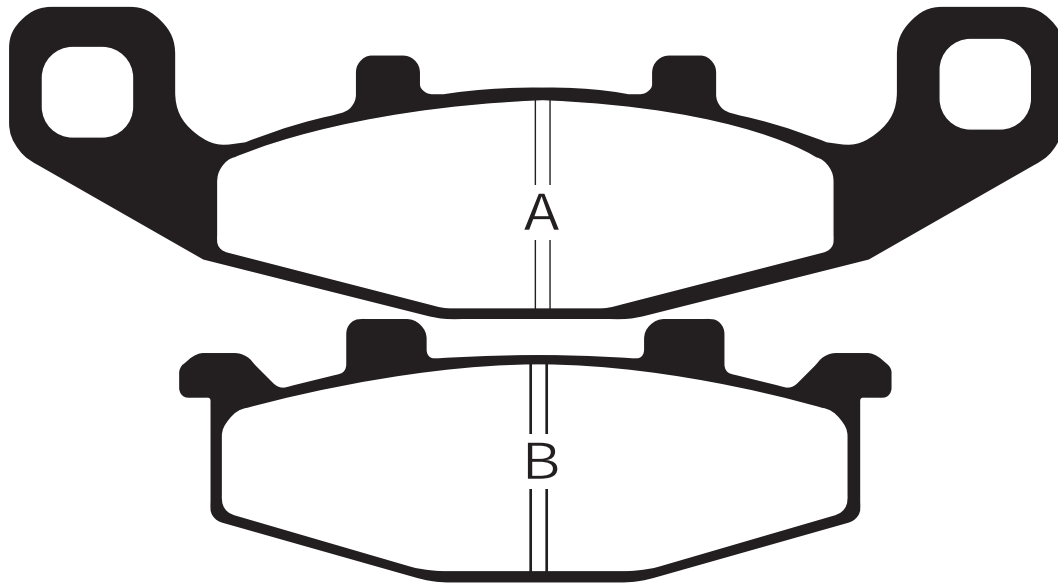

FA129 A. 141 x 41.5 x 9.7mm B. 95 x 34.5 x 9.7mm

KAWASAKI ROAD BIKE

EX 250 F2-F19/D6F/D7F Ninja 250	88-07	F
EX 500 A1-A7/D1-D12/D6F/D7F	87-07	F
ZR 550 B1/B2/B3/B4 Zephyr	90-93	F
ZL 600 B1 Eliminator	95-96	F
ZX 600 C1-C9 Ninja 600R	88-96	F & R
ZX 600 D1/D2/D3/D4(ZX6)	90-93	R
ZR 750 C1/C2/C3 Zephyr	91-93	F & R
ZX 750 F1/F2/F3/F4 Ninja	87-90	F & R
ZG 1000 A9-A20 Concours	94-05	F
ZG 1000 A6F Concours	06	F
ZX 1000 B1/B2/B3 Ninja (ZX10)	88-90	F & R
ZX 1100 C1-C4 ZX11 Ninja	90-93	R
ZR 1100 A1/A2/A3/A4 Zephyr	92-95	R

ZR 1100 B1 Zephyr 96 R

KAWASAKI DIRT BIKE

KL 650 B2/B3 Tengai 90-91 F

SUZUKI ROAD BIKE

GSF 400 M/N/P Bandit 91-93 F

GS 500 EK/EL/EM/EN/EP/ER/ES 89-95 F

VX 800 L/M/N/P 90-93 F

GSX 1100 GM/GN/GP 91-93 F

Competitor X Ref

SBS	Vesrah	Ferodo
597	VD427	FDB481/R

Equivalents OE#

43082 1068	43082 1095	43082 1124	43082 1189	59301 45860
43082 1069	43082 1104	43082 1134	43082 1145	
43082 1074	43082 1114	43082 1139	59100 01820	
43082 1088	43082 1123	43082 1161	59100 26810	

STD FA129	Black - Touring - Road
OPTIONS FA129HH	Sintered HH Sport - Road
OPTIONS FA129R	Sintered Off Road Utility

Dealer Stocking Recommendation

Single/Pair	Popularity #	Rec Stocking Level
2	K2/S8	10