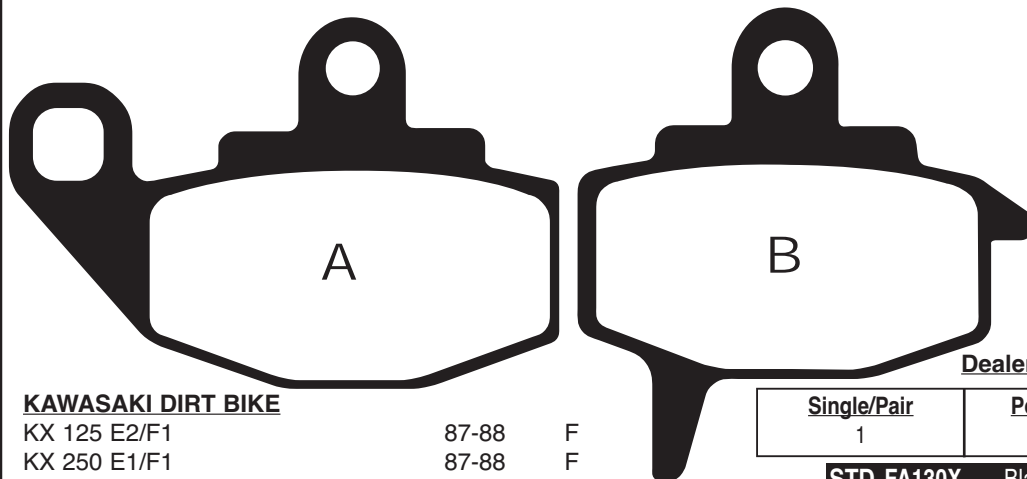

STD FA129	Black - Touring - Road
OPTIONS FA129HH	Sintered HH Sport - Road
OPTIONS FA129R	Sintered Off Road Utility

Dealer Stocking Recommendation

Single/Pair	Popularity #	Rec Stocking Level
2	K2/S8	10

FA130 A. 73.3 x 49.3 x 7mm B. 60.8 x 62.8 x 9mm