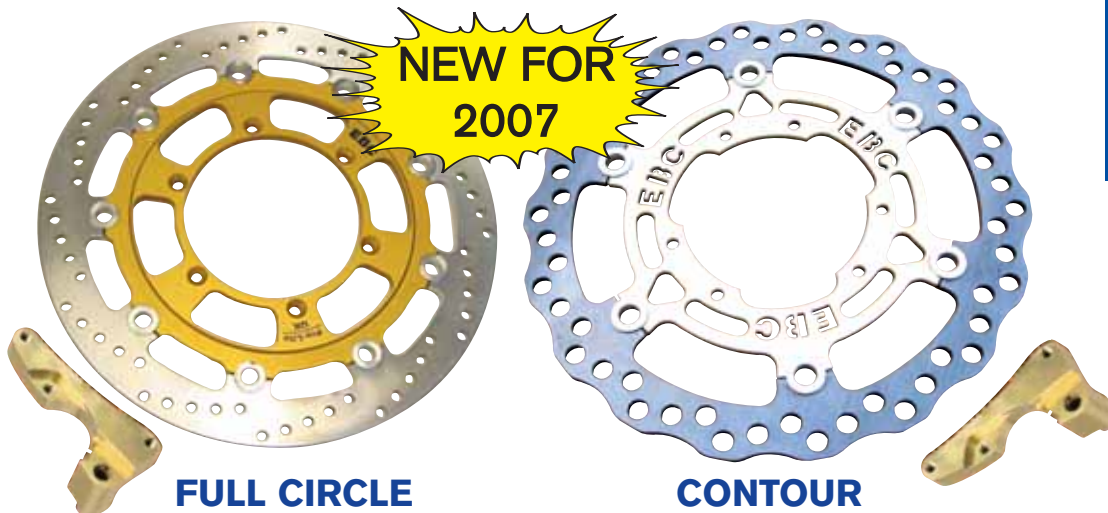

* symbol after part# = 2 pieces reqd. i.e. 2 pad sets or 2 contour rotors

Supermoto & Oversize MX Brake Rotors

Supplied with relocation brackets and offered in two formats - **FULL CIRCLE** or **CONTOUR**. Add **C** suffix for contoured /profiled version.