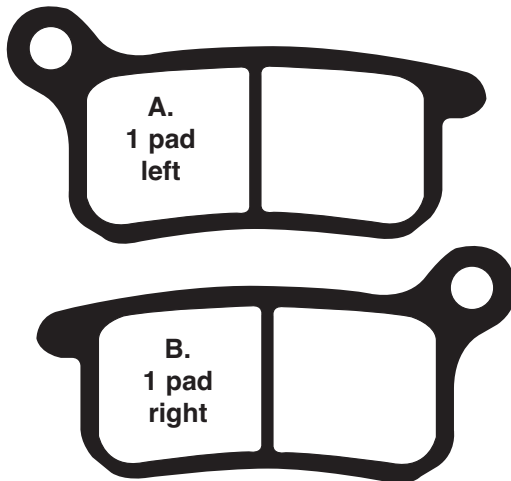

FA357X 62.1 x 31.4 x 6.55mm

KTM

65 SX
SX 85
SX 105

02-07 F
03-07 F&R
07 F&R

Equivalents OE#

461 13 030 000
470 13 090 000

Competitor X Ref

SBS 783	Vesrah VD9006	Ferodo FDB2157

STD FA357X	Red - Off Road
OPTION FA357R	Sintered Off Road

Dealer Stocking Recommendation

Single/Pair 1	Popularity # N/A	Rec Stocking Level 1