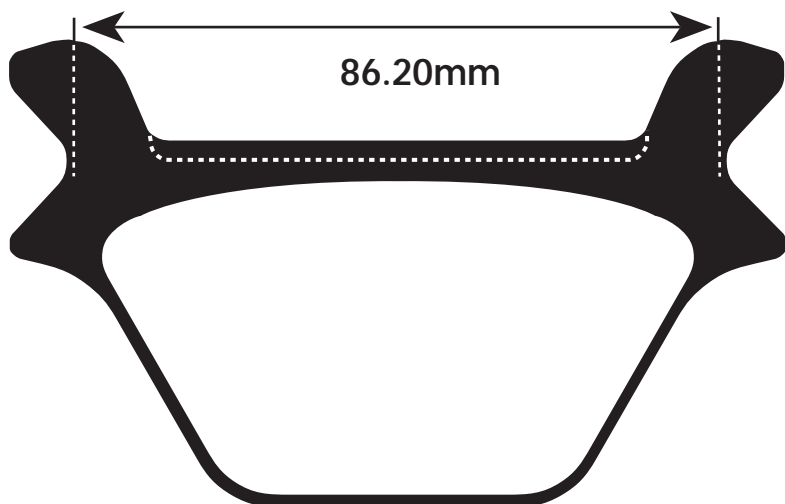

FA200 104 x 62.4 x 11.2mm

Abutment Shims (2 per set)

Note: Only fit abutment shims to caliper if they have been fitted by factor from new.

HARLEY DAVIDSON

FXD/FXDL/FXDWG/FXR/FXRS/FXRT
/FXRD/FXLR
FXST, FXSTB, FXSTC, FXSTS, FLST, FLSTC,
FLSTF, FLSTS, FLSTN
XL/XLH/XLCH/XLS/XLX

Late 87-99 R
Late 87-99 R
Late 87-99 R

Equivalents OE#

44209 87B	44213 87
44209 87C	

Competitor X Ref

SBS 669	Vesrah VD957	Ferodo FDB521/2001

STD FA200 Black - Touring - Road
OPTIONS FA200HH Sintered HH Sport - Race

Dealer Stocking Recommendation

Single/Pair	Popularity #	Rec Stocking Level
1	HD1	4