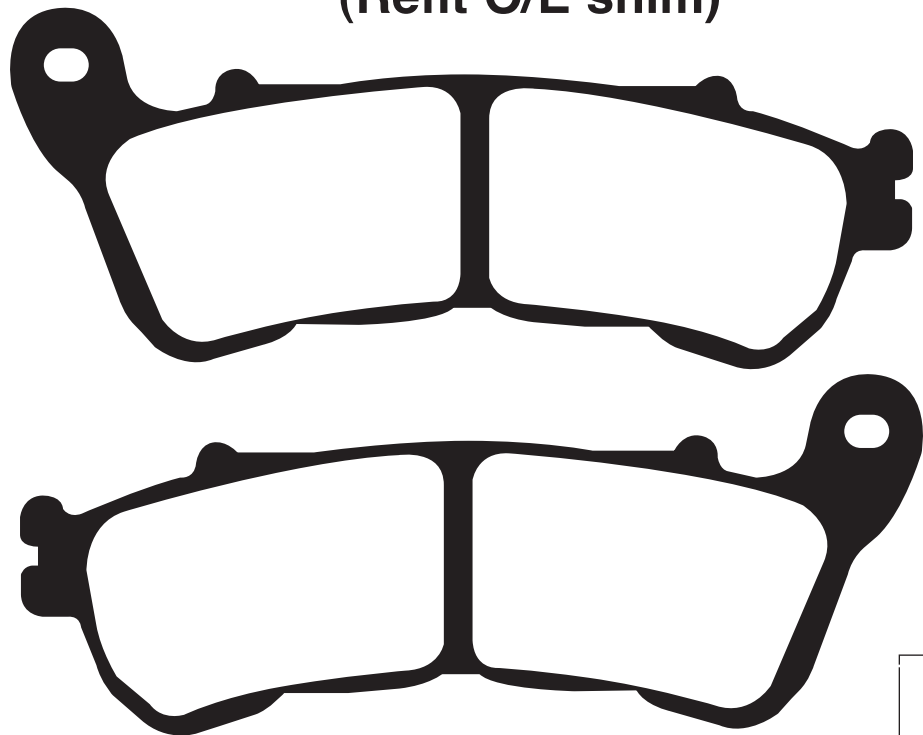

FA388HH 118 x 47 x 8.3mm (Refit O/E shim)

HONDA STREET

PS 250 Big Ruckus	05-06	F
VFR 800/A Interceptor (ABS)	06-07	F

Equivalents OE#

06455 KSV J03
06455 KSV J41
06455 KSV J01

Competitor X Ref

SBS	Vesrah	Ferodo
-	-	-

Dealer Stocking Recommendation

Single/Pair	Popularity #	Rec Stocking Level
1	N/A	1

STD FA388 Black - Road
OPTION FA388HH Sintered HH Road

FA389X Use FA185X