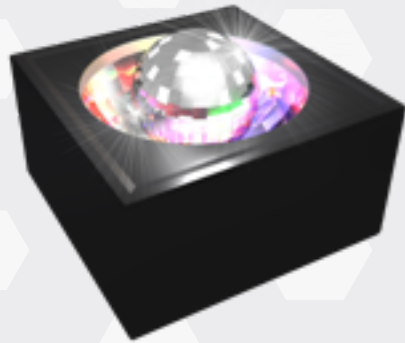

8717278 . 86277 . 4
Party Set, Mirror Ball and
Battery operated LED Motor (3x AA)
Mirror ball: Ø200 mm.

PARTY LIGHTS

8717278 . 86163 . 0
USB Party Light, incl. USB cable
Sound active, Multi Color, 5V
160 x 120 x 90 mm.

8717278 . 86155 . 5
270° Moving Head Party Light
6x 3Watt LEDs
Auto, Sound active, incl. Remote Control
210 x 130 x 130 mm.

8717278 . 86667 . 3
5V adapter incl.
H.100 x Ø. 125 mm.

8717278 . 86247 . 7
USB operated
H.105 x W.70 x D.50 mm.