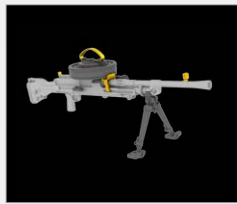

## BRASSIN

624001 Typhoon wheels  
1/24 Airfix

DETAIL

635003 Bren Mk.I  
1/35

DETAIL

648138 F-4B exhaust nozzles  
1/48 Academy

DETAIL

648139 F-4B ejection seats  
late 1/48 Academy