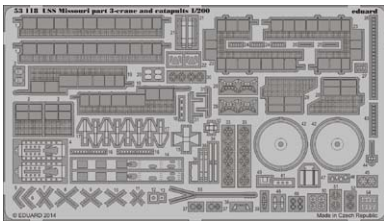

BIG5325 USS MISSOURI Část I. 1/200 Trumpeter

- 53113 USS Missouri část 1 - AA guns Oerlikon
- 53117 USS Missouri část 2 - Bofors 40 quadruple
- 53118 USS Missouri část 3 - crane and catapults
- 53119 USS Missouri část 4 - floater net baskets
- 53121 USS Missouri část 5 - Bofors ammo holders