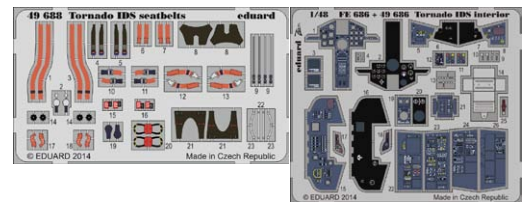

**BIG3343 A-1H 1/32 Trumpeter**

- 32356 A-1H exterior
- 32357 A-1H engine
- 32812 A-1H interior S.A.
- JX170 A-1H

**BIG49111 TORNADO IDS 1/48 Revell**

- 48812 Tornado IDS exterior
- 49686 Tornado IDS interior S.A.
- 49687 Tornado IDS undercarriage
- 49688 Tornado IDS seatbelts
- 48815 Tornado ladder
- 49009 Remove Before Flight