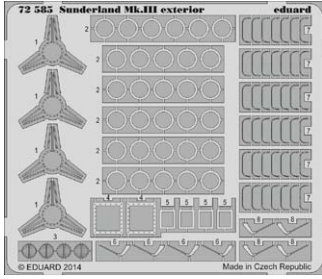

- 72583 Sunderland Mk.III bomb racks
- 72584 Sunderland Mk.III surface panels
- 72585 Sunderland Mk.III exterior
- 72586 Sunderland Mk.III maintenance platforms
- 73510 Sunderland Mk.III interior S.A.
- CX396 Sunderland Mk.III