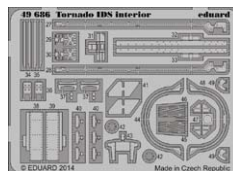

**BIG3343 A-1H 1/32 Trumpeter**

- 32356 A-1H exterior
- 32357 A-1H engine
- 32812 A-1H interior S.A.
- JX170 A-1H

**BIG49111 TORNADO IDS 1/48 Revell**

- 48812 Tornado IDS exterior
- 49686 Tornado IDS interior S.A.
- 49687 Tornado IDS undercarriage
- 49688 Tornado IDS seatbelts
- 48815 Tornado ladder
- 49009 Remove Before Flight