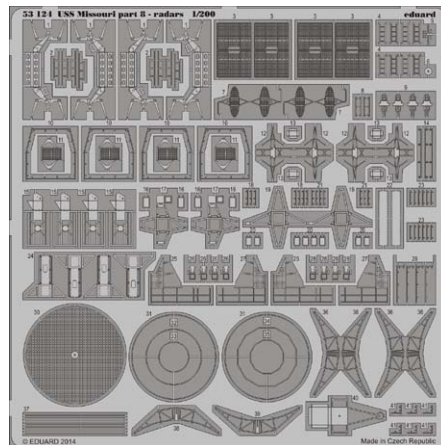

All sets included in this BIG ED are available separately, but with every BIG ED set you save up to 30%.