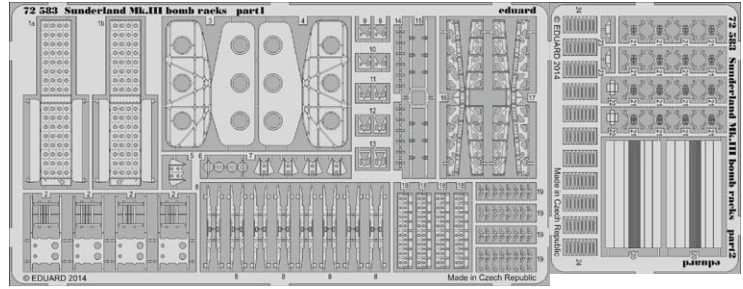

- 72583 Sunderland Mk.III bomb racks
- 72584 Sunderland Mk.III surface panels
- 72585 Sunderland Mk.III exterior
- 72586 Sunderland Mk.III maintenance platforms
- 73510 Sunderland Mk.III interior S.A.
- CX396 Sunderland Mk.III