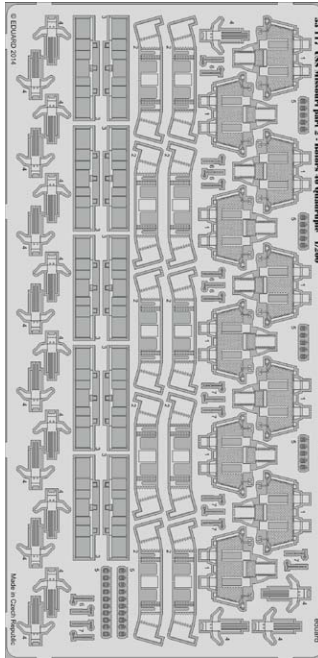

BIG5325 USS MISSOURI Část I. 1/200 Trumpeter

- 53113 USS Missouri část 1 - AA guns Oerlikon
- 53117 USS Missouri část 2 - Bofors 40 quadruple
- 53118 USS Missouri část 3 - crane and catapults
- 53119 USS Missouri část 4 - floater net baskets
- 53121 USS Missouri část 5 - Bofors ammo holders