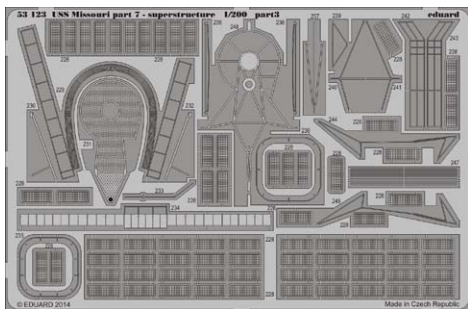

- 53122 USS Missouri část 6 - railing
- 53124 USS Missouri část 8 - radars
- 53123 USS Missouri část 7 - superstructure
- 53125 USS Missouri část 9 - ladders
- 53126 USS Missouri část 10 - hull plates