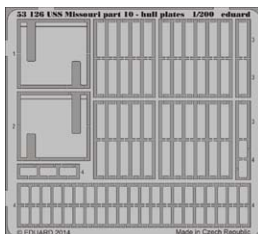

All sets included in this BIG ED are available separately, but with every BIG ED set you save up to 30%.