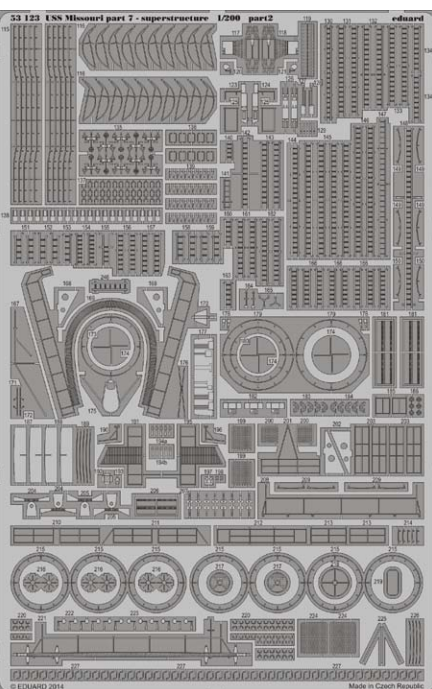

All sets included in this BIG ED are available separately, but with every BIG ED set you save up to 30%.