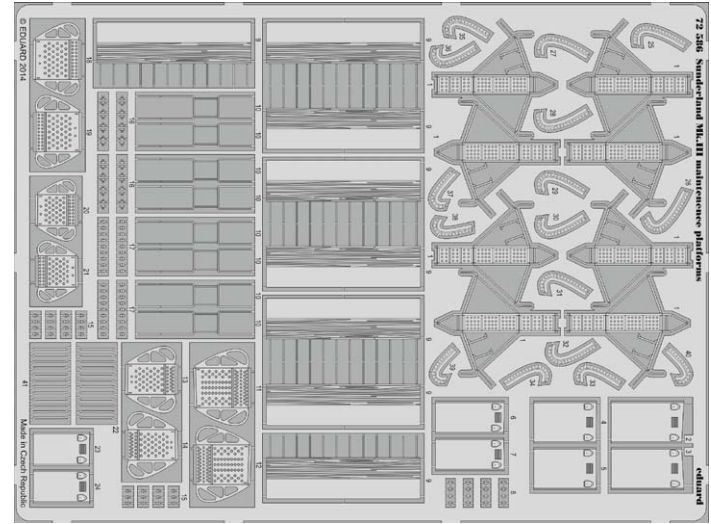

- 72583 Sunderland Mk.III bomb racks
- 72584 Sunderland Mk.III surface panels
- 72585 Sunderland Mk.III exterior
- 72586 Sunderland Mk.III maintenance platforms
- 73510 Sunderland Mk.III interior S.A.
- CX396 Sunderland Mk.III