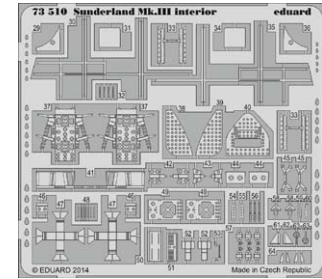

- 72583 Sunderland Mk.III bomb racks
- 72584 Sunderland Mk.III surface panels
- 72585 Sunderland Mk.III exterior
- 72586 Sunderland Mk.III maintenance platforms
- 73510 Sunderland Mk.III interior S.A.
- CX396 Sunderland Mk.III