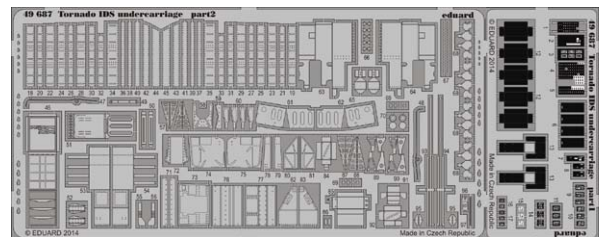

**BIG3343 A-1H 1/32 Trumpeter**

- 32356 A-1H exterior
- 32357 A-1H engine
- 32812 A-1H interior S.A.
- JX170 A-1H

**BIG49111 TORNADO IDS 1/48 Revell**

- 48812 Tornado IDS exterior
- 49686 Tornado IDS interior S.A.
- 49687 Tornado IDS undercarriage
- 49688 Tornado IDS seatbelts
- 48815 Tornado ladder
- 49009 Remove Before Flight