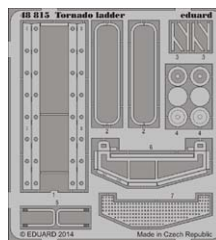

**BIG3343 A-1H 1/32 Trumpeter**

- 32356 A-1H exterior
- 32357 A-1H engine
- 32812 A-1H interior S.A.
- JX170 A-1H

**BIG49111 TORNADO IDS 1/48 Revell**

- 48812 Tornado IDS exterior
- 49686 Tornado IDS interior S.A.
- 49687 Tornado IDS undercarriage
- 49688 Tornado IDS seatbelts
- 48815 Tornado ladder
- 49009 Remove Before Flight