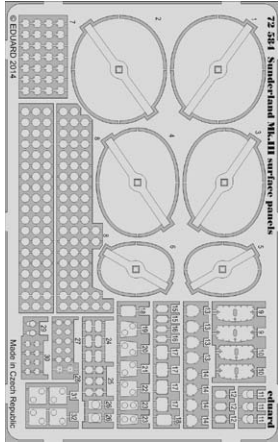

- 72583 Sunderland Mk.III bomb racks
- 72584 Sunderland Mk.III surface panels
- 72585 Sunderland Mk.III exterior
- 72586 Sunderland Mk.III maintenance platforms
- 73510 Sunderland Mk.III interior S.A.
- CX396 Sunderland Mk.III