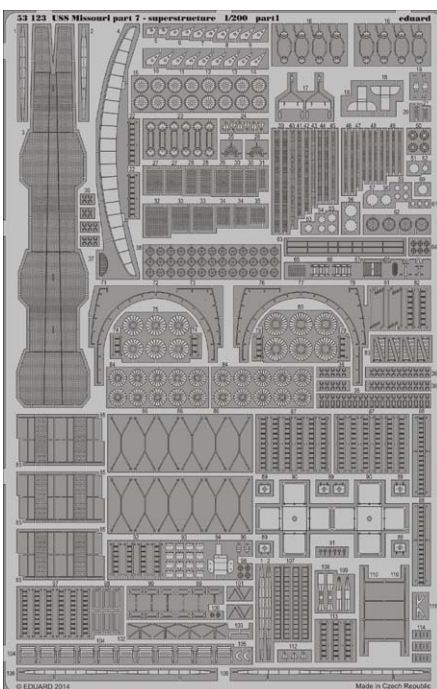

All sets included in this BIG ED are available separately, but with every BIG ED set you save up to 30%.