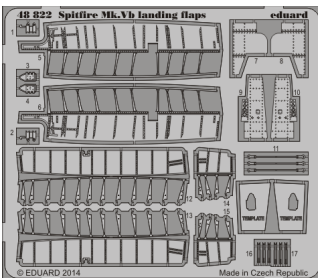

48822 Spitfire Mk.V landing flaps 1/48 Airfix