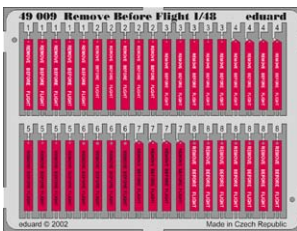

**BIG3343 A-1H 1/32 Trumpeter**

- 32356 A-1H exterior
- 32357 A-1H engine
- 32812 A-1H interior S.A.
- JX170 A-1H

**BIG49111 TORNADO IDS 1/48 Revell**

- 48812 Tornado IDS exterior
- 49686 Tornado IDS interior S.A.
- 49687 Tornado IDS undercarriage
- 49688 Tornado IDS seatbelts
- 48815 Tornado ladder
- 49009 Remove Before Flight