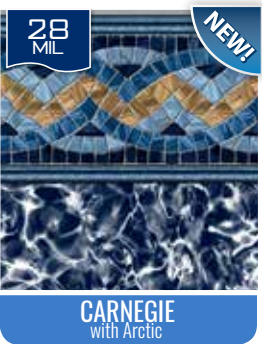

Note: Patterns are representation of the liners, see vinyl samples to ensure color accuracy.