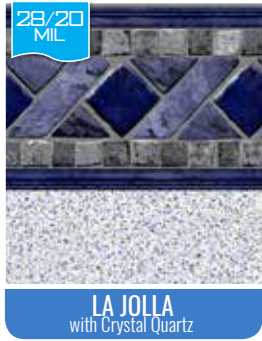

Note: Patterns are representation of the liners, see vinyl samples to ensure color accuracy.

**AVAILABLE IN 28/20 MIL**

*These patterns receive a 28 Mil wall upgrade at no additional cost.*

**AVAILABLE IN 28/28 MIL**