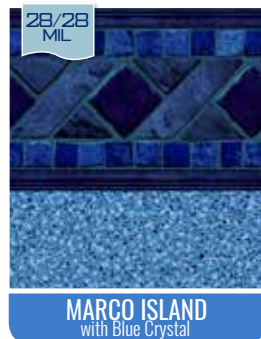

*These patterns receive a 28 Mil upgrade in both wall & floor at no additional cost.*

**Note: Patterns are representation of the liners, see vinyl samples to ensure color accuracy.**

LINER SHOWN: MOSAIC LIGHT BLUE FULL FLOOR