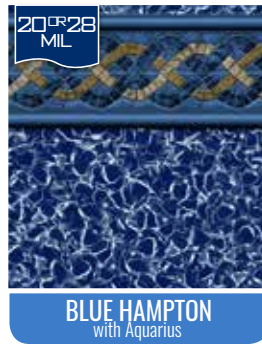

Note: Patterns are representation of the liners, see vinyl samples to ensure color accuracy.