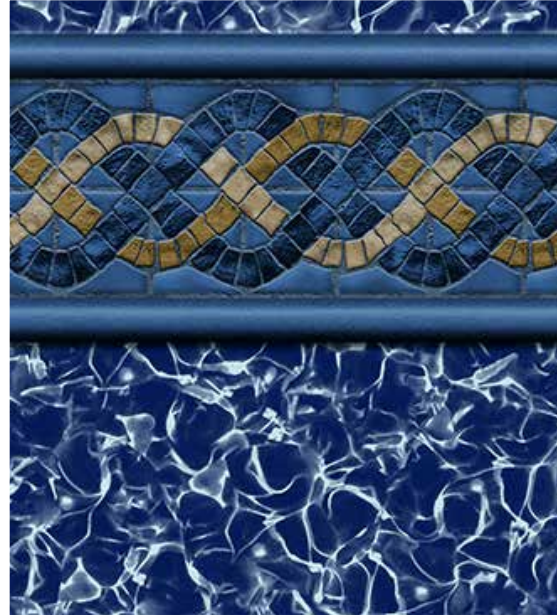

Blue Hampton with Aquarius
Destination Series / 28 or 20 Mil