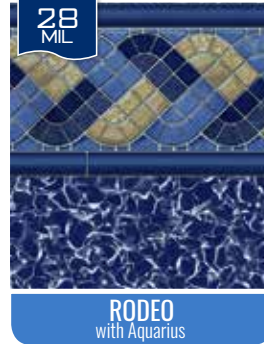

Note: Patterns are representation of the liners, see vinyl samples to ensure color accuracy.