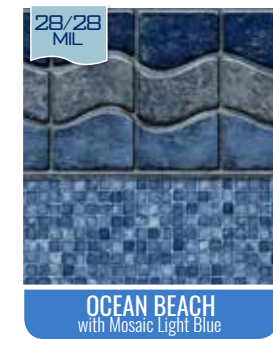

Note: Patterns are representation of the liners, see vinyl samples to ensure color accuracy.