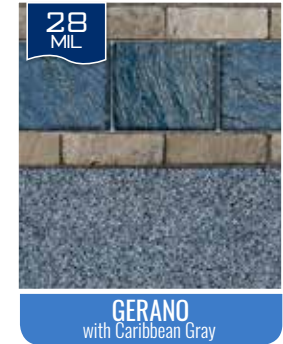

Note: Patterns are representation of the liners, see vinyl samples to ensure color accuracy.