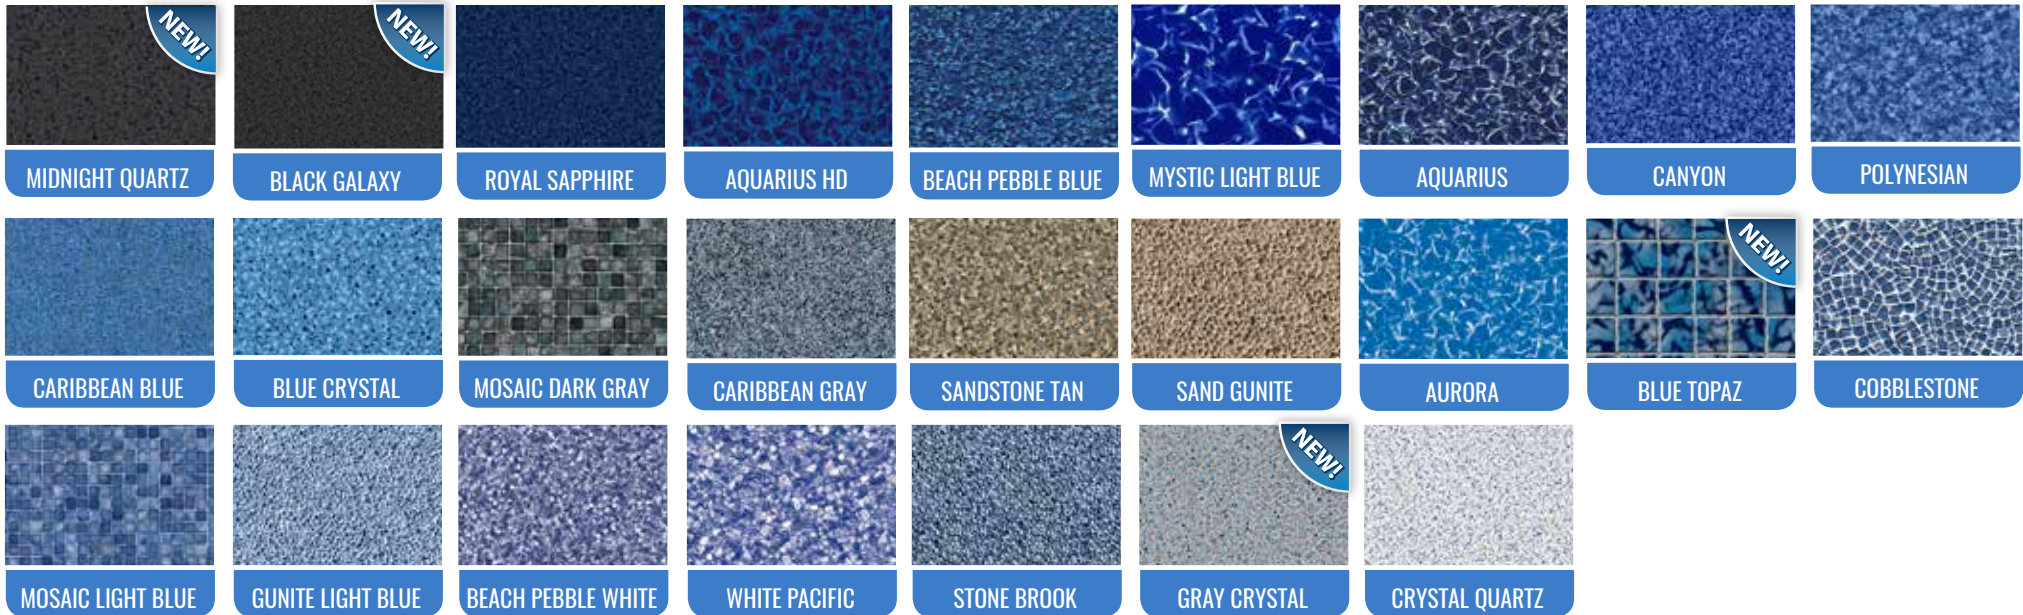

Note: Patterns are representation of the liners, see vinyl samples to ensure color accuracy.

**Sunset Beach with Mosaic Light Blue**  
Signature Plus Series / Free 28/28 Mil Upgrade

**Ocean Beach with Mosaic Light Blue**  
Signature Plus Series / Free 28/28 Mil Upgrade

LINER SHOWN: WHITEHAVEN

**La Jolla with Crystal Quartz**  
Signature Series / Free 28/20 Mil Upgrade

**Victoria Falls with Crystal Quartz**  
Signature Series / Free 28/20 Mil Upgrade

**Whitehaven with Crystal Quartz**  
Signature Plus Series / Free 28/28 Mil Upgrade

Note: Patterns are representation of the liners, see vinyl samples to ensure color accuracy.

LINER SHOWN: WHITEHAVEN

LINER SHOWN: LOS CABOS

Note: Patterns are representation of the liners, see vinyl samples to ensure color accuracy.

LINER SHOWN: CARIBBEAN GRAY FULL FLOOR