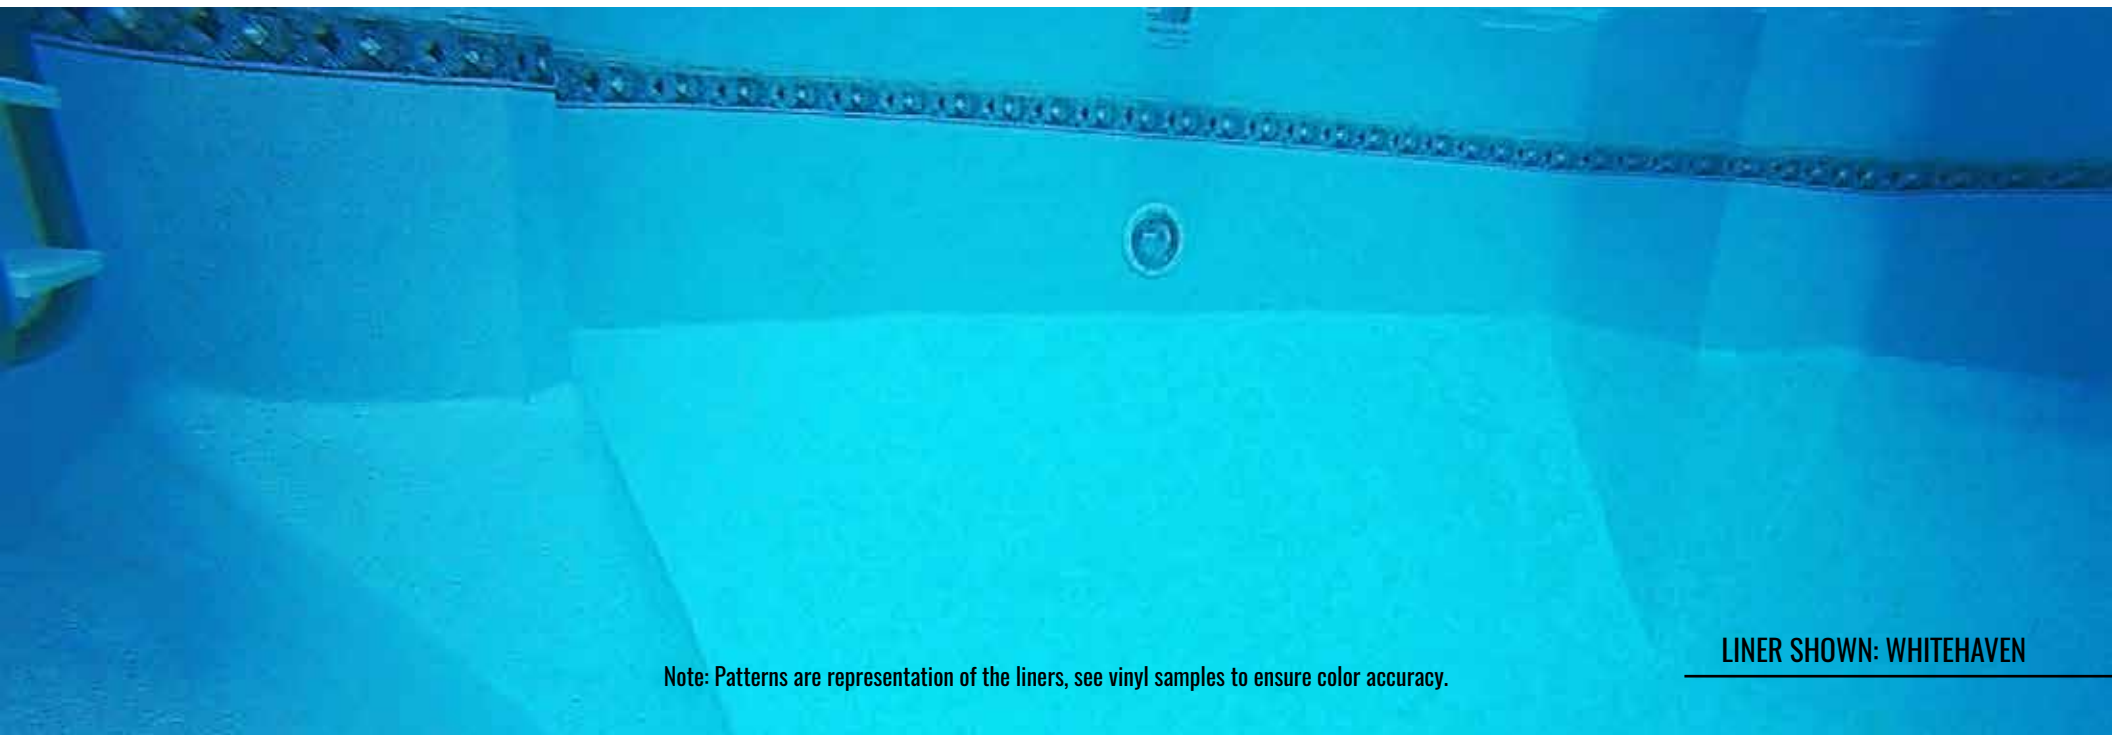

LINER SHOWN: WHITEHAVEN

**La Jolla with Crystal Quartz**  
Signature Series / Free 28/20 Mil Upgrade

**Victoria Falls with Crystal Quartz**  
Signature Series / Free 28/20 Mil Upgrade

**Whitehaven with Crystal Quartz**  
Signature Plus Series / Free 28/28 Mil Upgrade

Note: Patterns are representation of the liners, see vinyl samples to ensure color accuracy.

LINER SHOWN: WHITEHAVEN

LINER SHOWN: LOS CABOS