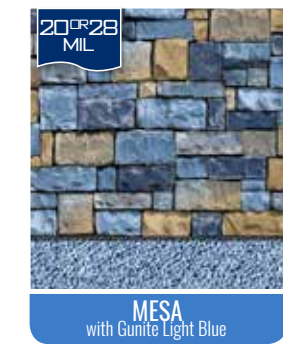

Note: Patterns are representation of the liners, see vinyl samples to ensure color accuracy.