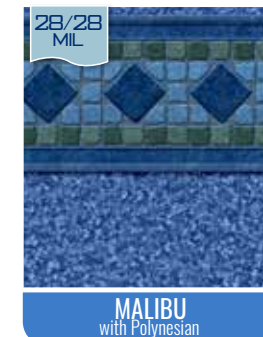

Note: Patterns are representation of the liners, see vinyl samples to ensure color accuracy.