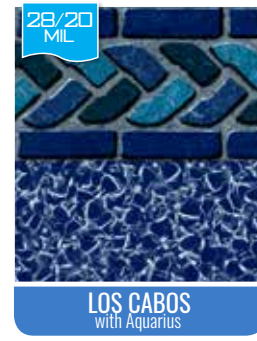

Note: Patterns are representation of the liners, see vinyl samples to ensure color accuracy.

**AVAILABLE IN 28/20 MIL**

*These patterns receive a 28 Mil wall upgrade at no additional cost.*

**AVAILABLE IN 28/28 MIL**