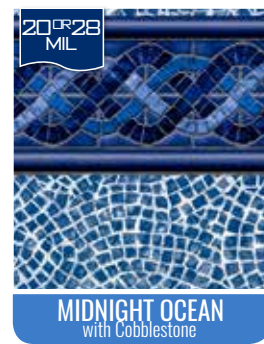

Note: Patterns are representation of the liners, see vinyl samples to ensure color accuracy.