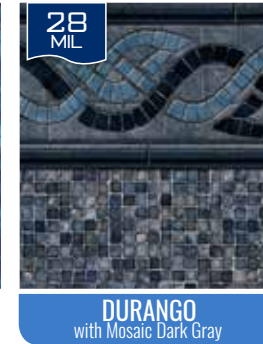

Note: Patterns are representation of the liners, see vinyl samples to ensure color accuracy.