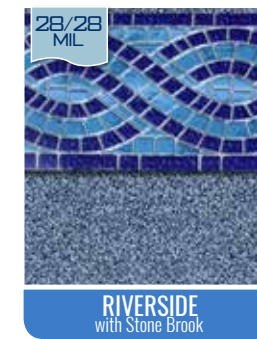

Note: Patterns are representation of the liners, see vinyl samples to ensure color accuracy.