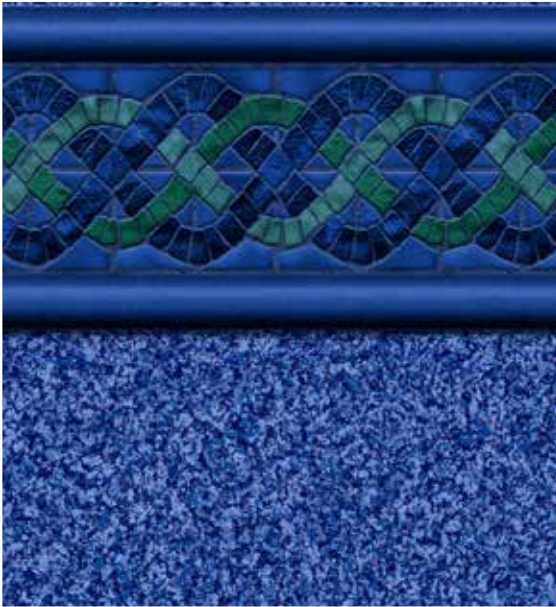

DEEP BLUE SEA

Kensington with Canyon
Destination Series / 28 Mil