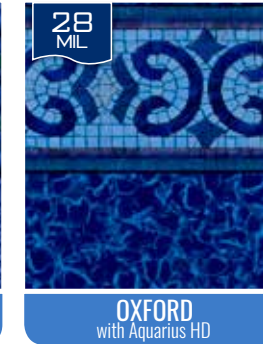

Note: Patterns are representation of the liners, see vinyl samples to ensure color accuracy.