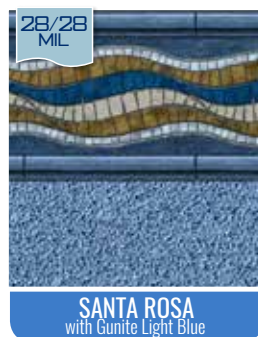

Note: Patterns are representation of the liners, see vinyl samples to ensure color accuracy.