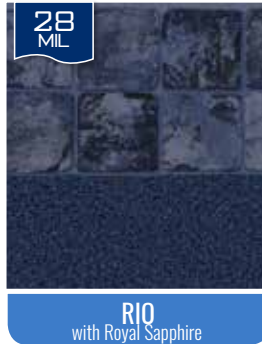

Note: Patterns are representation of the liners, see vinyl samples to ensure color accuracy.