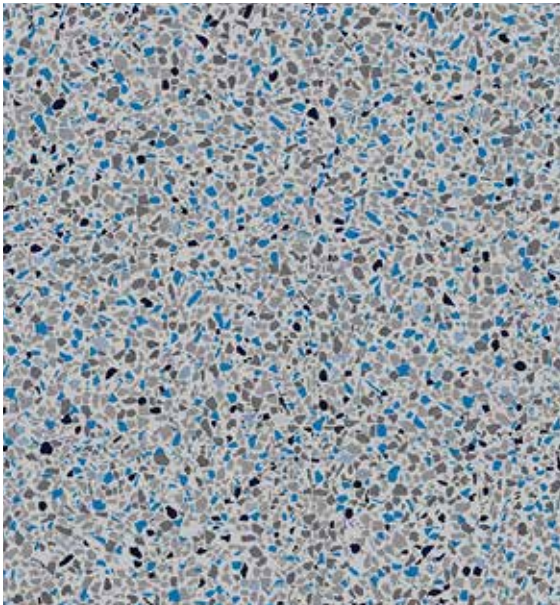

New! Gray Crystal Full Floor
Full Floor Exclusive / 28 Mil

Note: Patterns are representation of the liners, see vinyl samples to ensure color accuracy.