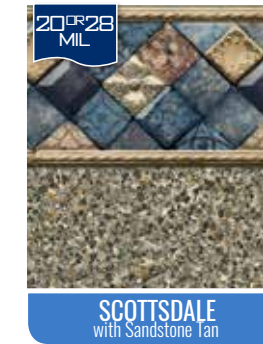

Note: Patterns are representation of the liners, see vinyl samples to ensure color accuracy.