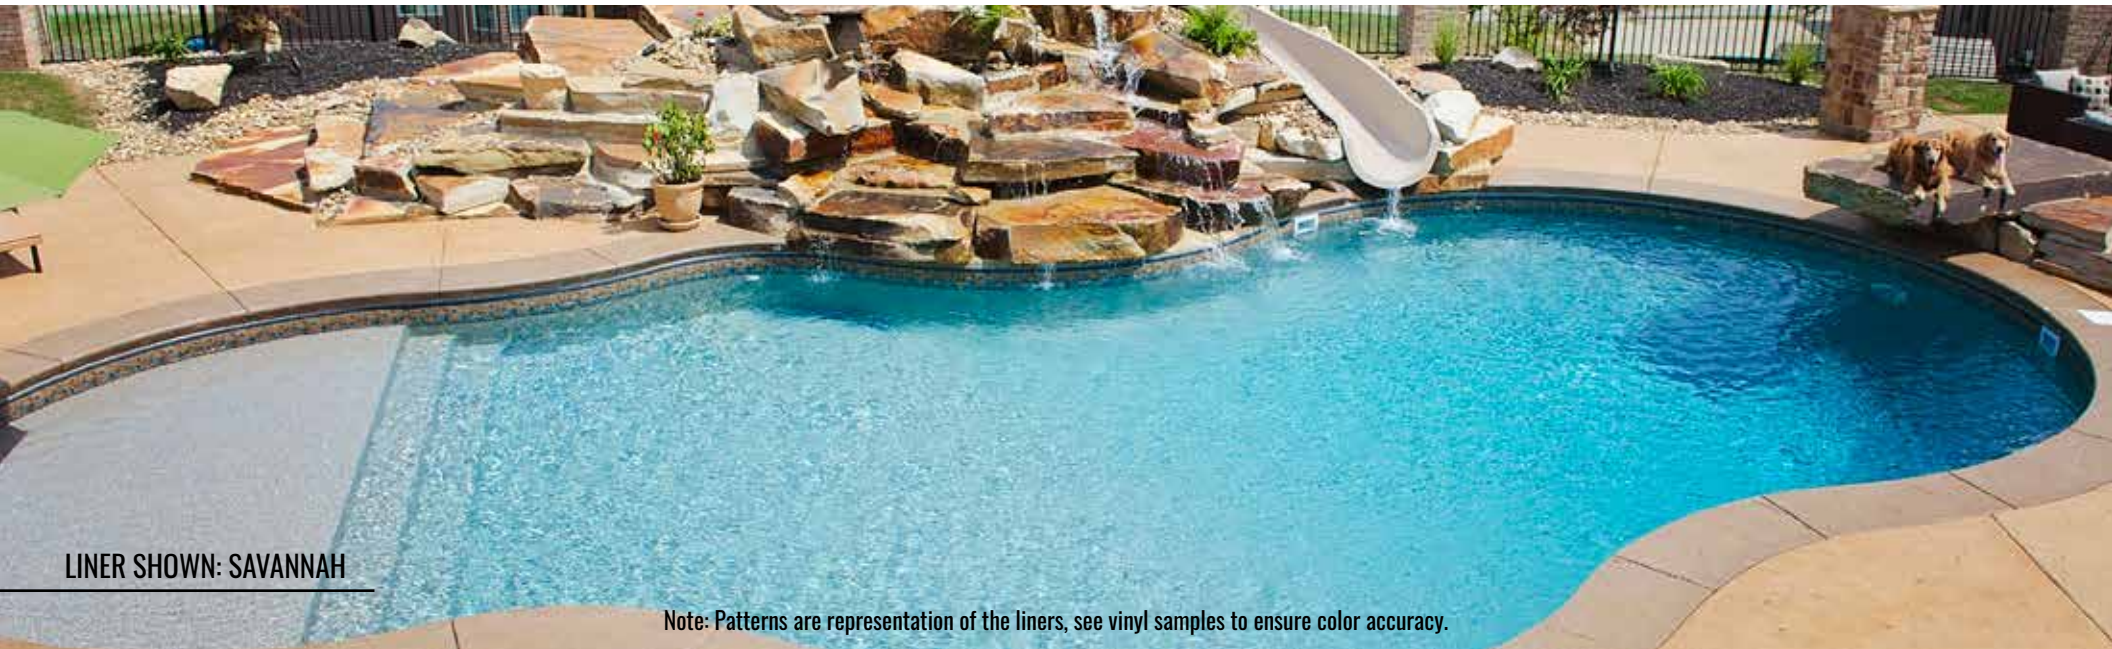

LINER SHOWN: SAVANNAH

Note: Patterns are representation of the liners, see vinyl samples to ensure color accuracy.