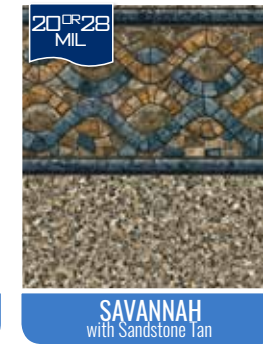

Note: Patterns are representation of the liners, see vinyl samples to ensure color accuracy.