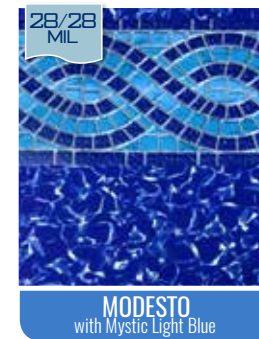

Note: Patterns are representation of the liners, see vinyl samples to ensure color accuracy.