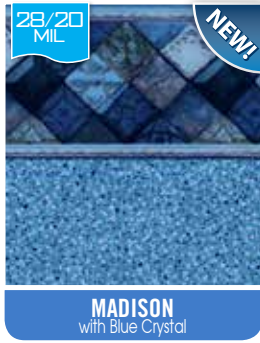

SIGNATURE PLUS
SERIES

AVAILABLE IN 28/28 MIL

These patterns receive a 28 Mil upgrade in both wall & floor at no additional cost.