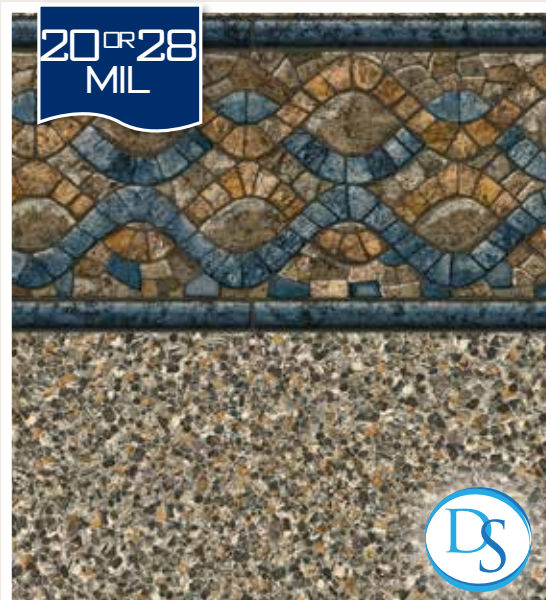

SAVANNAH
with Sandstone Tan