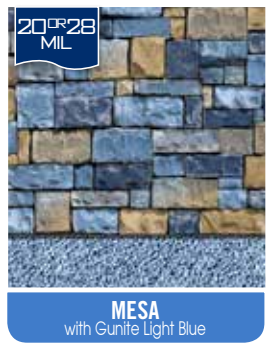

Note: Patterns are representation of the liners, see vinyl samples to ensure color accuracy.