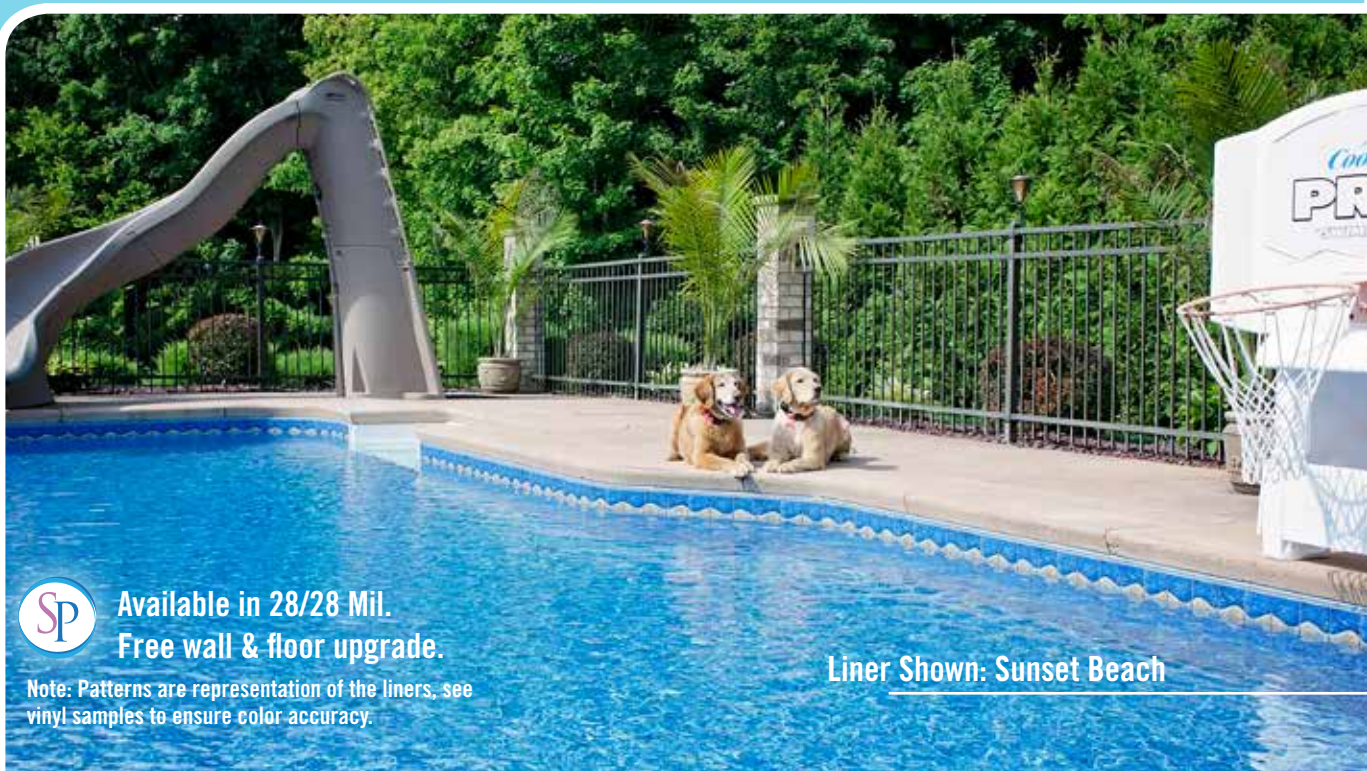

SP Available in 28/28 Mil.
Free wall & floor upgrade.

Note: Patterns are representation of the liners, see vinyl samples to ensure color accuracy.

Liner Shown: Sunset Beach

BEACHSIDE

MEET YOUR MIRAGE...

You'll swear there's sand in your shoes when you spend the day lounging in a pool setting based in one of these bright, fun options. With their sandy, sun-kissed patterns and grainy shoreline undertones, these liner options inspire coastal imagery with their decidedly seaside scenery inspired by the beach itself.