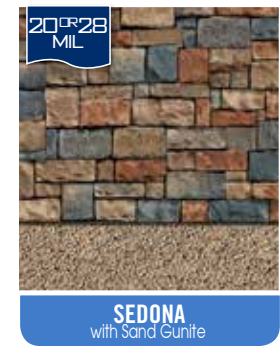

Note: Patterns are representation of the liners, see vinyl samples to ensure color accuracy.