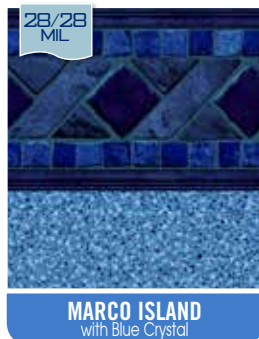

Note: Patterns are representation of the liners, see vinyl samples to ensure color accuracy.