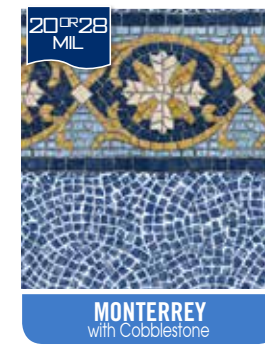

Note: Patterns are representation of the liners, see vinyl samples to ensure color accuracy.