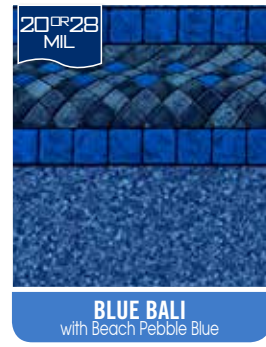

Note: Patterns are representation of the liners, see vinyl samples to ensure color accuracy.