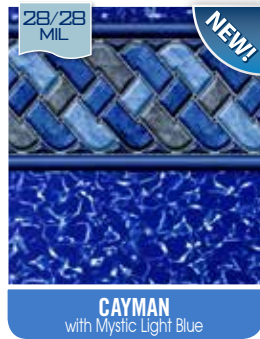

Note: Patterns are representation of the liners, see vinyl samples to ensure color accuracy.