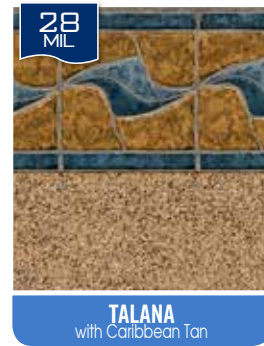

Note: Patterns are representation of the liners, see vinyl samples to ensure color accuracy.