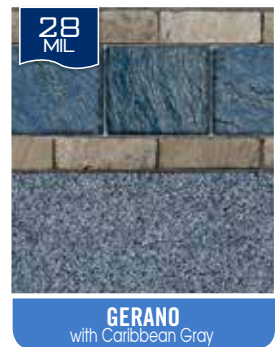

Note: Patterns are representation of the liners, see vinyl samples to ensure color accuracy.