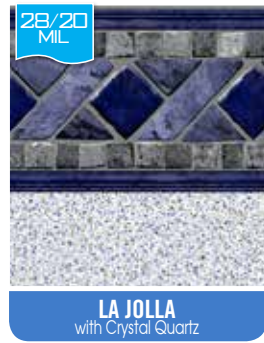

SIGNATURE PLUS
SERIES

AVAILABLE IN 28/28 MIL

These patterns receive a 28 Mil upgrade in both wall & floor at no additional cost.