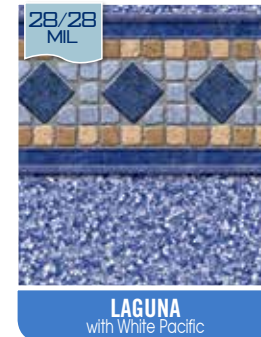

Note: Patterns are representation of the liners, see vinyl samples to ensure color accuracy.