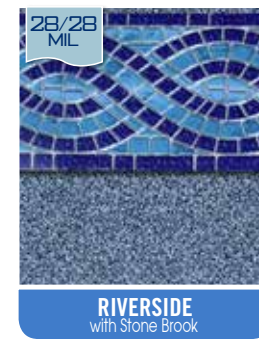

Note: Patterns are representation of the liners, see vinyl samples to ensure color accuracy.