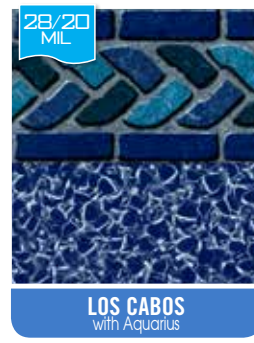

SIGNATURE PLUS
SERIES

AVAILABLE IN 28/28 MIL

These patterns receive a 28 Mil upgrade in both wall & floor at no additional cost.