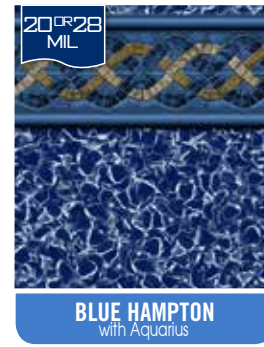

Note: Patterns are representation of the liners, see vinyl samples to ensure color accuracy.