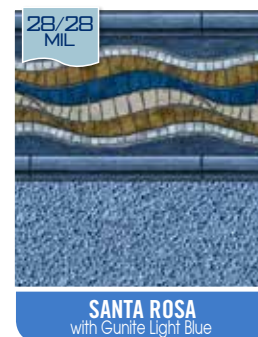

Note: Patterns are representation of the liners, see vinyl samples to ensure color accuracy.