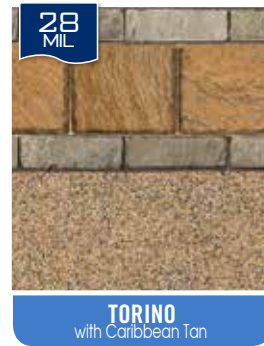

Note: Patterns are representation of the liners, see vinyl samples to ensure color accuracy.