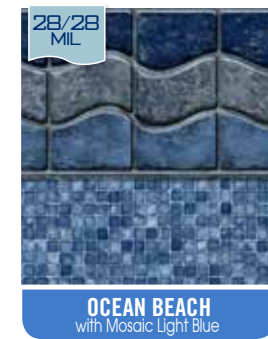

Note: Patterns are representation of the liners, see vinyl samples to ensure color accuracy.