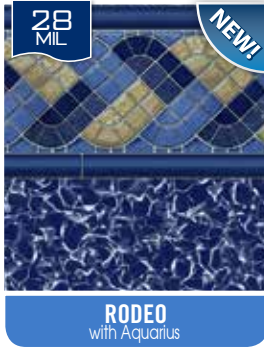

Note: Patterns are representation of the liners, see vinyl samples to ensure color accuracy.