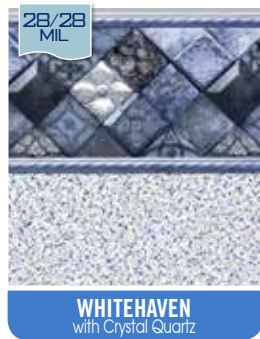

Note: Patterns are representation of the liners, see vinyl samples to ensure color accuracy.