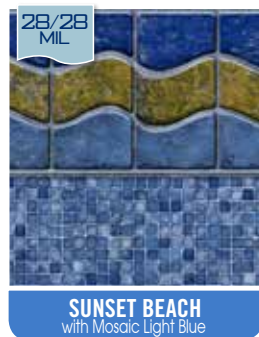

Note: Patterns are representation of the liners, see vinyl samples to ensure color accuracy.