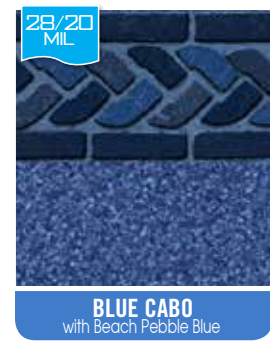

SIGNATURE PLUS
SERIES

AVAILABLE IN 28/28 MIL

These patterns receive a 28 Mil upgrade in both wall & floor at no additional cost.