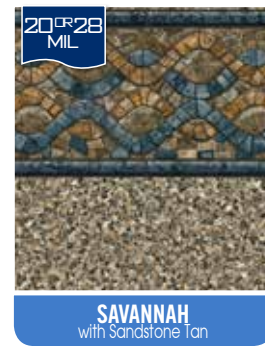

Note: Patterns are representation of the liners, see vinyl samples to ensure color accuracy.