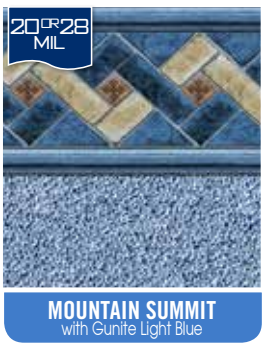

Note: Patterns are representation of the liners, see vinyl samples to ensure color accuracy.