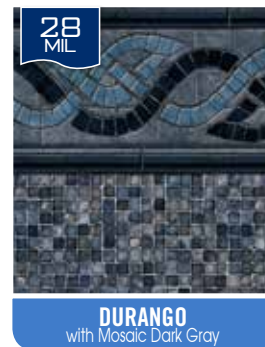

Note: Patterns are representation of the liners, see vinyl samples to ensure color accuracy.