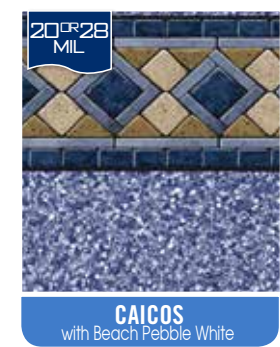

Note: Patterns are representation of the liners, see vinyl samples to ensure color accuracy.