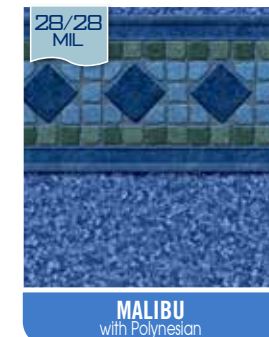

Note: Patterns are representation of the liners, see vinyl samples to ensure color accuracy.