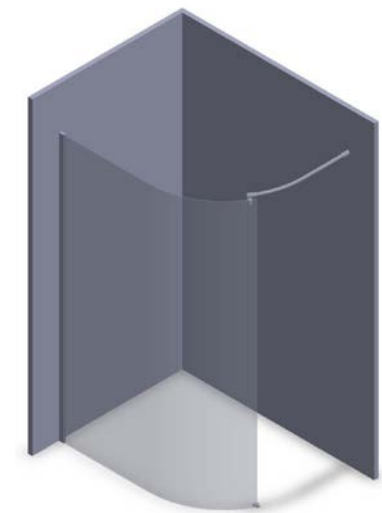

Lux Curved Walk-In Shower Screen

8mm toughened glass
Reversible left or right entry
Chrome wall mounted shower support
Support bar can be cut down to size
EZI clean coated