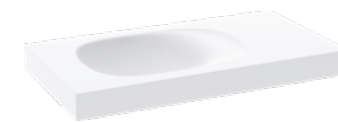

Side Shelf Wall Basin - Single Bowl - 900mm