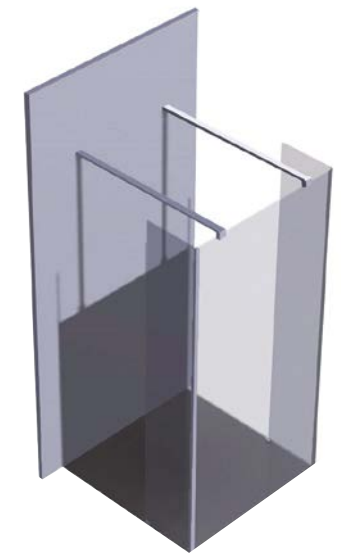

Lux Fixed Shower Screen Panel Double Entry With Side Panels (Wall)

Front Shower Screen and 2 Chrome
Wall Supports | 2 Side Panels
8mm toughened glass
Height: 2000 | Width: 1400
Side panel – 2000 x 330mm
EZI clean coated