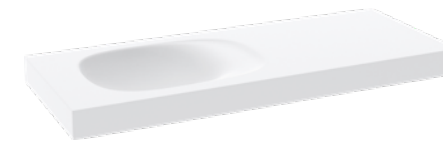

LUSSI

Side Shelf Wall Basin - Single Bowl - 700mm

Rear Shelf Wall Basin - Single Bowl - 700mm

Side Shelf Wall Basin - Single Bowl - 900mm

Rear Shelf Wall Basin - Single Bowl - 900mm

Side Shelf Wall Basin - Single Bowl - 1200mm

Rear Shelf Wall Basin - Single Bowl - 1200mm

Side Shelf Wall Basin - Double Bowl - 1500mm & 1800mm
 1500mm available in single bowl

Rear Shelf Wall Basin - Double Bowl - 1500mm & 1800mm
 1500mm available in single bowl