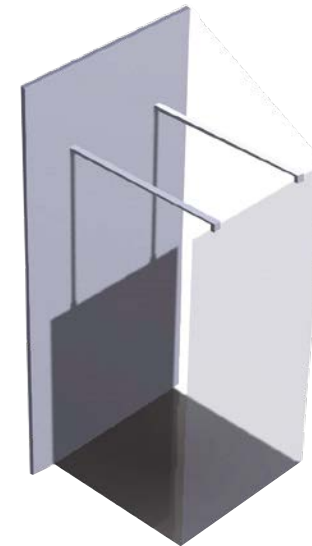

8mm toughened glass
Reversible left or right entry
Chrome wall mounted shower support
Support bar can be cut down to size
EZI clean coated

Clean lines create space.

Lux Fixed Shower Screen Panel (Wall)

Front Shower Screen
Chrome Wall Support and Profile Set
8mm toughened glass
Height: 2000mm | Widths available:
1000, 1200, 1400mm
EZI clean coated

Lux Fixed Shower Screen Panel With Side Panel (Wall)

Front Shower Screen and Side Panel
Chrome Wall Support and Wall
Profile Set | 8mm toughened glass
Height: 2000mm | Widths available:
1000, 1200, 1400mm
Side panel: 2000 x 330mm
EZI clean coated