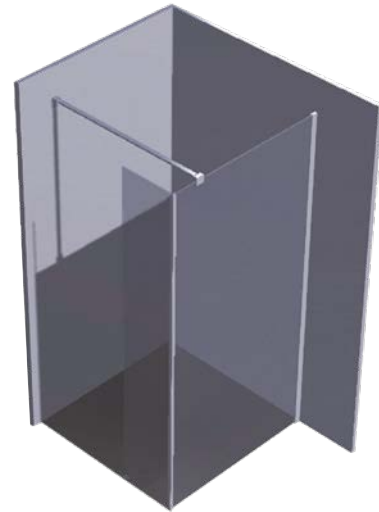

Lux Fixed Shower Screen Panel With Side Panel (Wall)

Front Shower Screen and Side Panel
Chrome Wall Support and Wall
Profile Set | 8mm toughened glass
Height: 2000mm | Widths available:
1000, 1200, 1400mm
Side panel: 2000 x 330mm
EZI clean coated