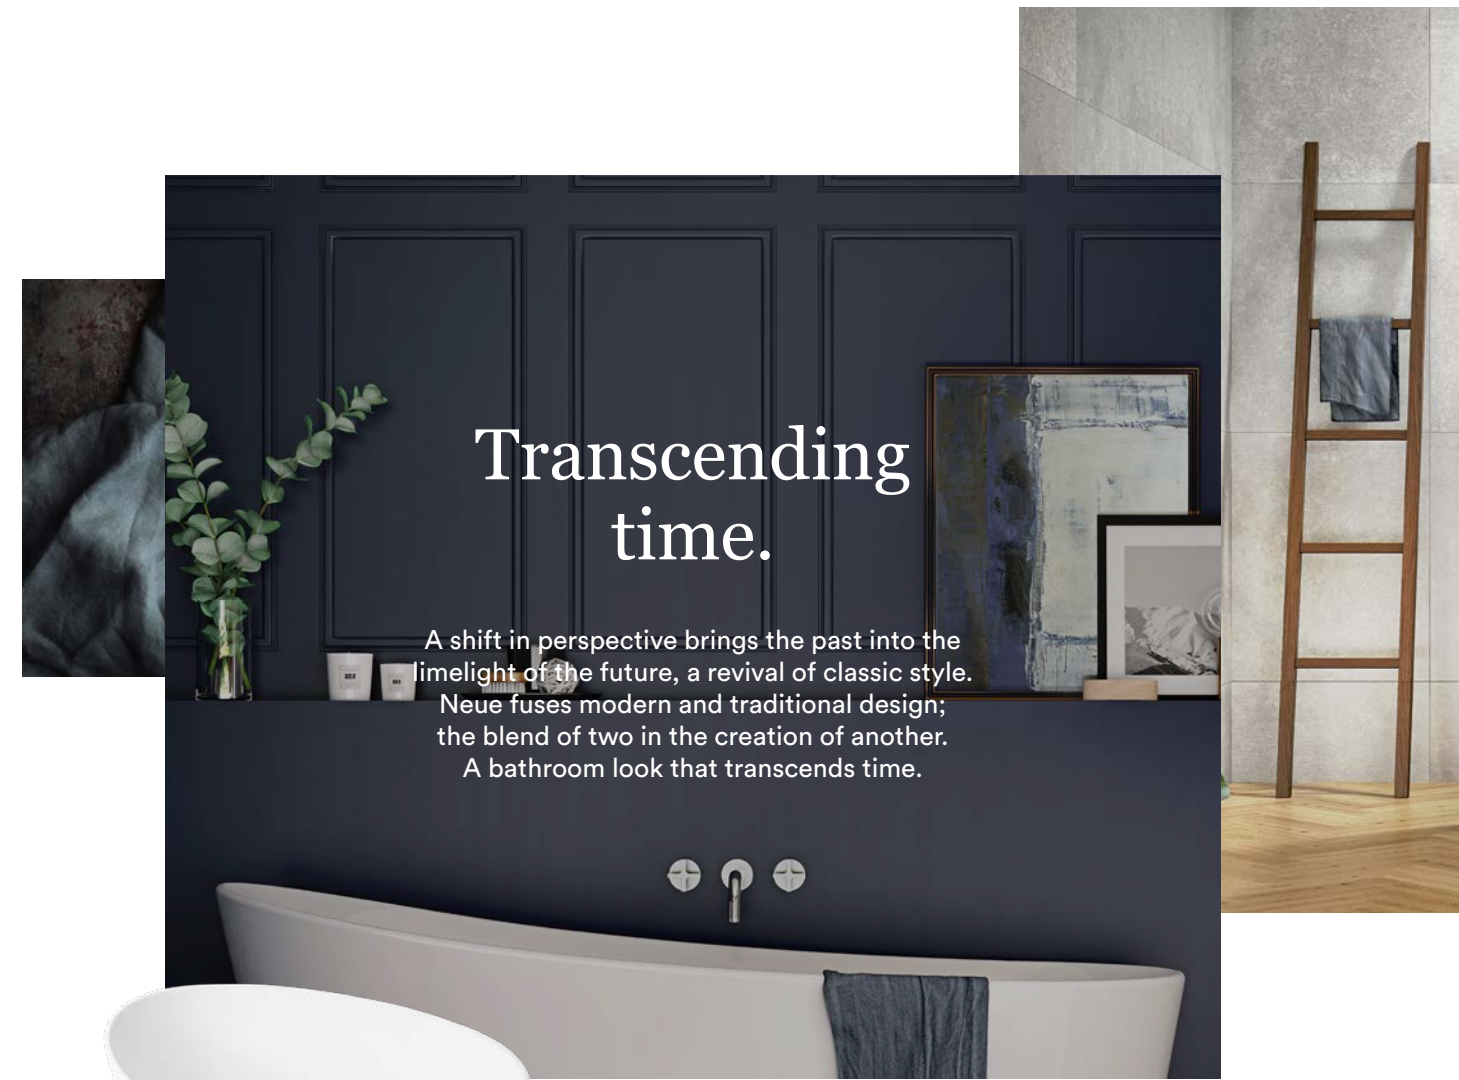

Era Robe Hook

Available in Chrome, Brushed Nickel, Matte Black, Brass Gold

Era Shower Shelf

Available in Chrome, Brushed Nickel, Matte Black, Brass Gold

NEUE

Shift your perspective.

Slipper design

Sanitary grade acrylic

Transcending time.

A shift in perspective brings the past into the limelight of the future, a revival of classic style. Neue fuses modern and traditional design; the blend of two in the creation of another. A bathroom look that transcends time.