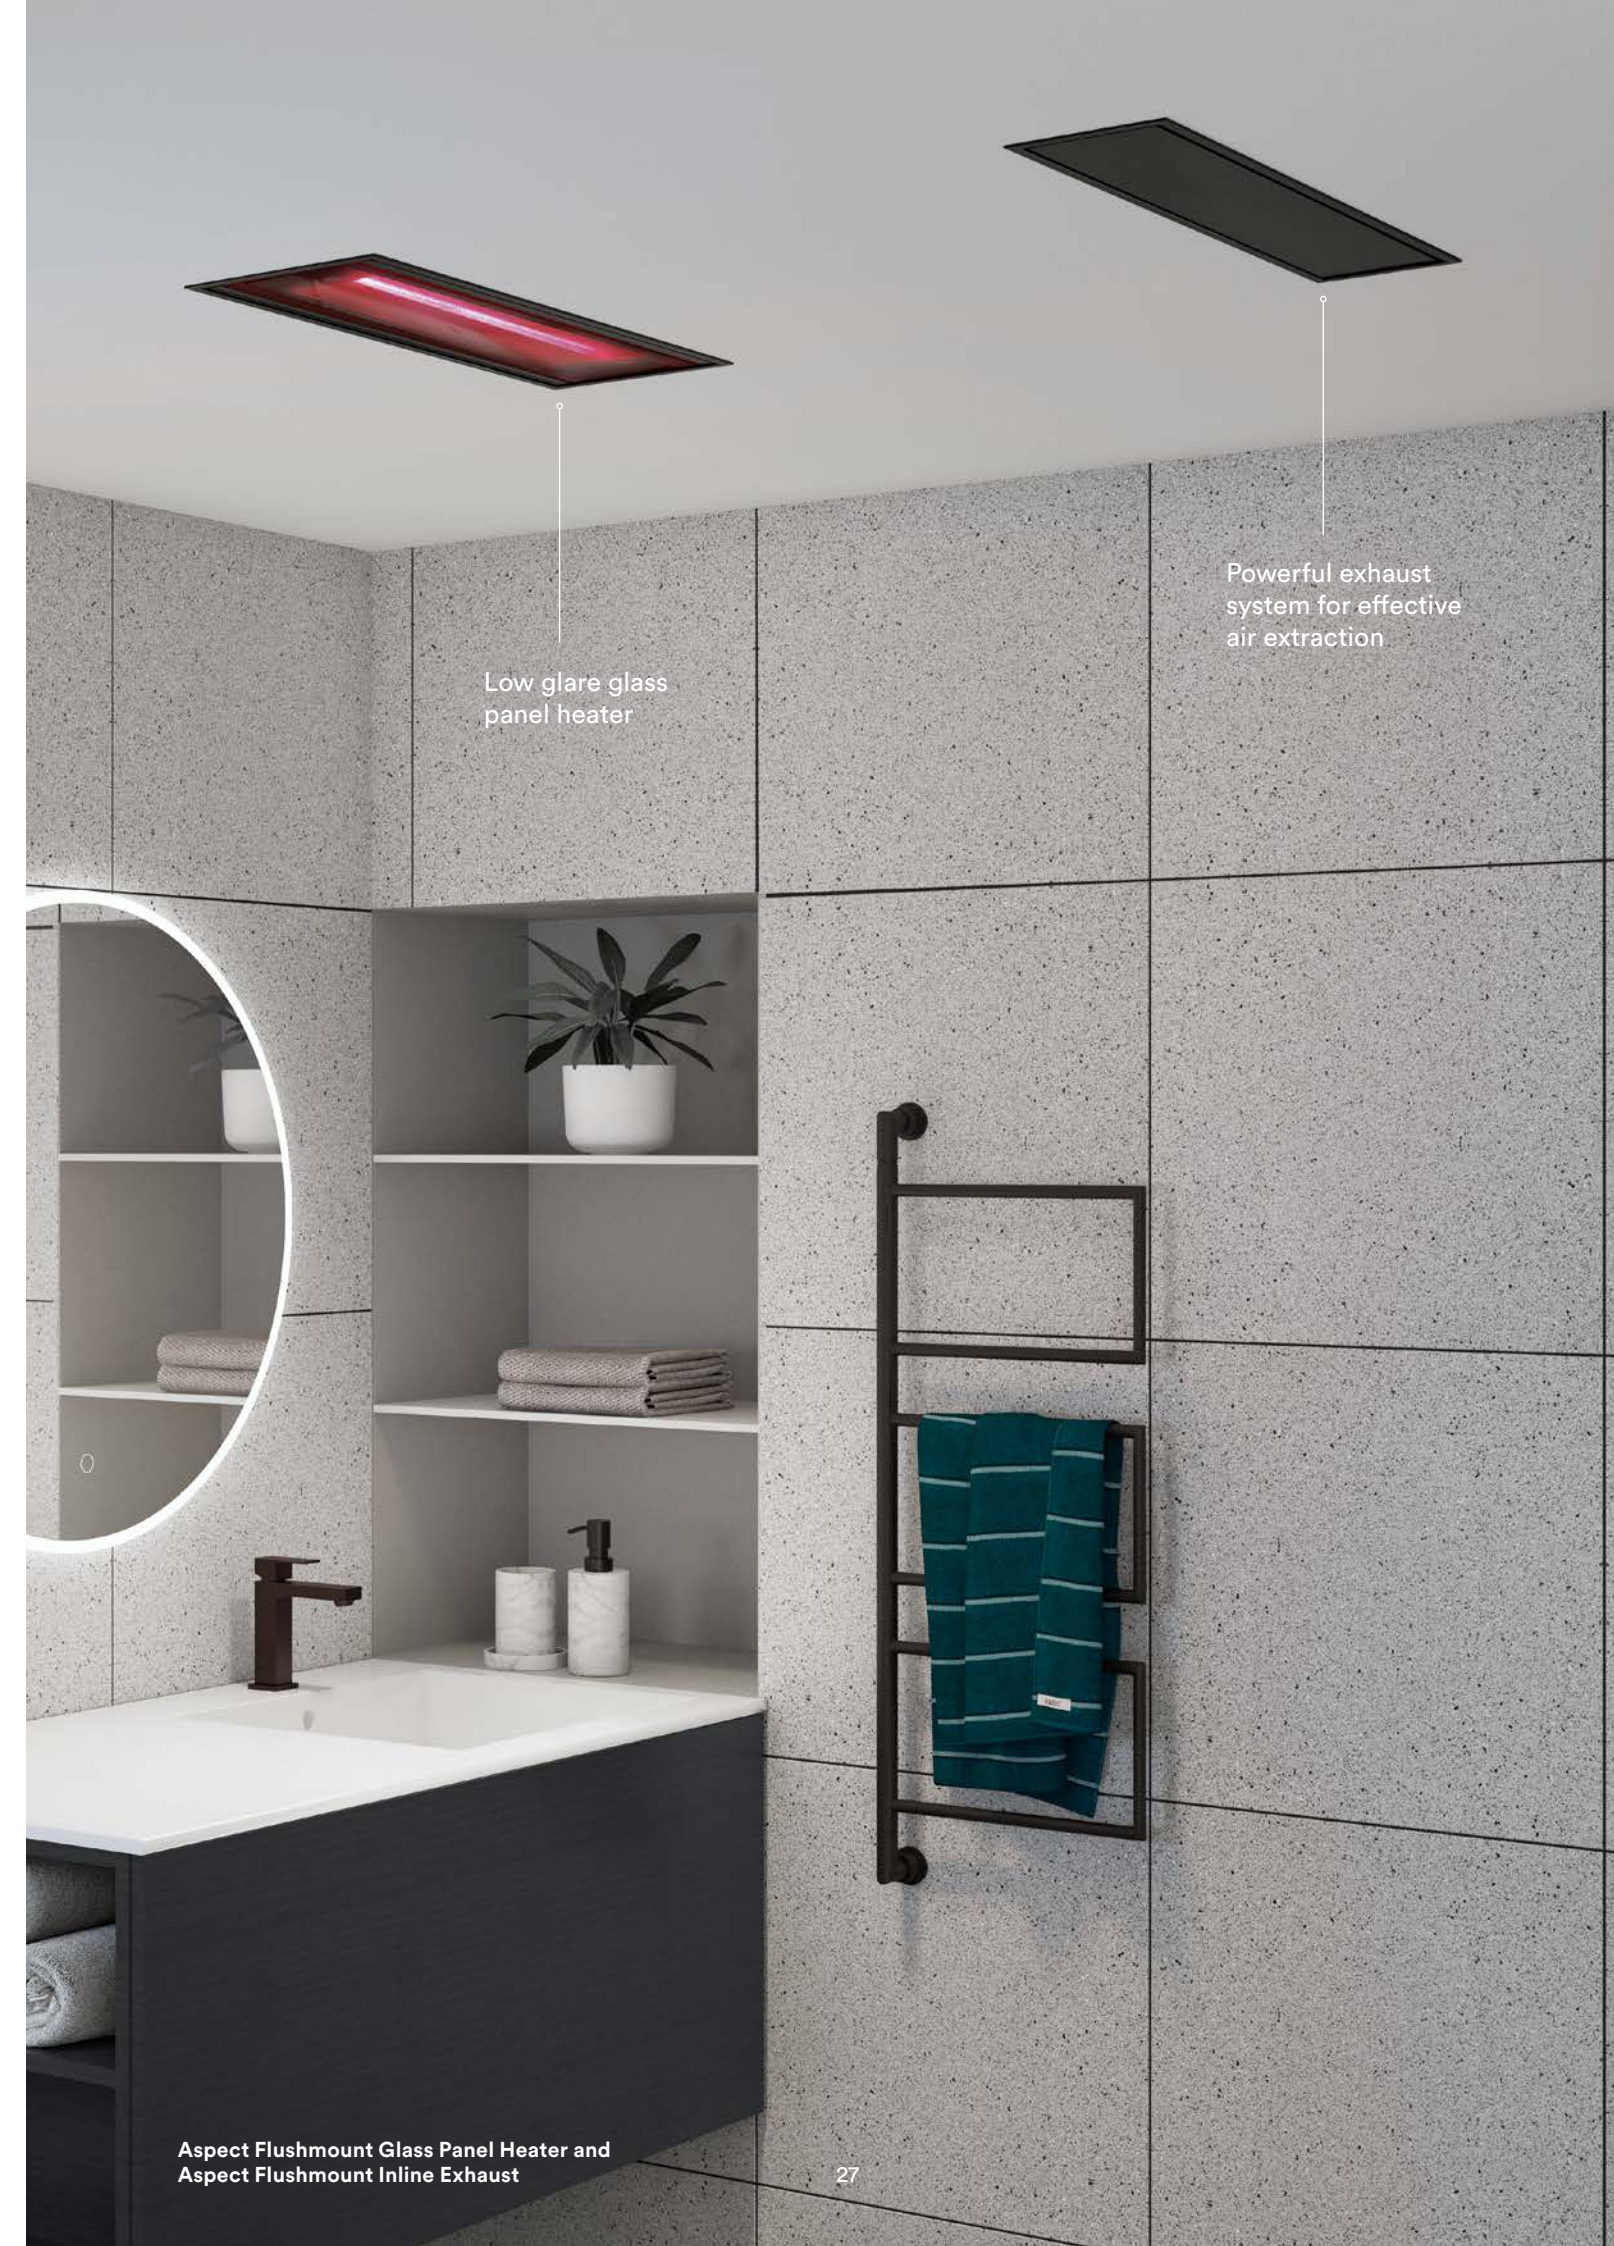

Low glare glass panel heater

Powerful exhaust system for effective air extraction