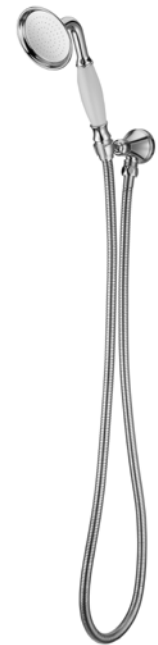

Era Hand Held Shower

WELS 4 Star, 7.5ltr/min
Available in Chrome, Brushed Nickel, Matte Black