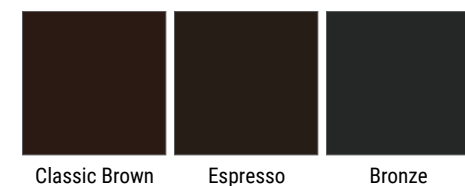

Standard Colors

Painted Exterior Finishes

TRINSIC™ SERIES | V300 OFFERS A NARROW FRAME FOR A MODERN LOOK

- Contemporary look with maximum viewable glass
- Even sightlines top to bottom and across all operating styles
- 10 exterior color options, including Black (exclusive to Trinsic Series)
- Redesigned SmartTouch® window lock with a flush, squared off profile
- A Full Lifetime Warranty* with Glass Breakage Coverage as an optional upgrade

Chart does not reflect full size and rating range. STC Ratings also available. Visit milgard.com for DP ratings by size.

*See complete details at MILGARD.COM/WARRANTY

Operating Styles

Standard Colors

Painted Exterior Finishes

NEW! Interior & Exterior Black Finish

STYLE LINE® SERIES | V250 PROVIDES CLEAN LINES TO SUIT ANY HOME

- Our most affordable vinyl window
- Clean lines and a slim frame for a sleek look
- 9 exterior vinyl color options
- Positive Action™ locking hardware on sliders and single hungs
- Lifetime Limited Warranty*

Standard Colors

White

Tan

Painted Exterior Finishes

Ivory

Sand

Fog

Silver