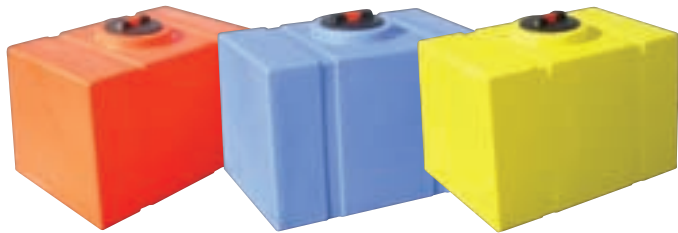

POLY 90 GALLON WATER TANK - RED, BLUE or YELLOW $279.95

Dimensions: 38.5L" x 26.5W" x 25H". UV Stabilized for outdoor storage, linear polyethylene, molded in 3/4" NPT outlets standard - can customize, resin complies with U.S. Food and Drug Administration regulation 21 CFR 177.1520 (C) 3.1 and 3.2. Includes molded slots for tie down straps. Ideal for pick-ups and trailers. Shipped via UPS. This may work great with the color of your rig or your corporate colors.