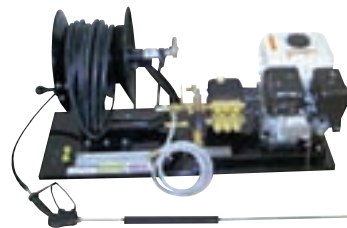

**MOBILE WASH SYSTEM WITHOUT
WATER TANK $2650.00**

Can be mounted in bed of pick-up trucks, inside cargo vans, and on trailer floors. Features: heavy-duty, compact black anodized frame, 5.5 HP Overhead Valve Honda Engine, 3 GPM 2000 psi pump, chemical soap injector, 100' HD locking hose reel with 50' pressure hose, 36" spray

wand with shut off gun. You can connect just about any size tank you want with a 1'-6" 3/4" garden hose. No plumbing necessary, everything is done, just connect tank and add water! We can upgrade this unit with a 6.5 HP 2500 psi pressure washer. Call for up-grade pricing.