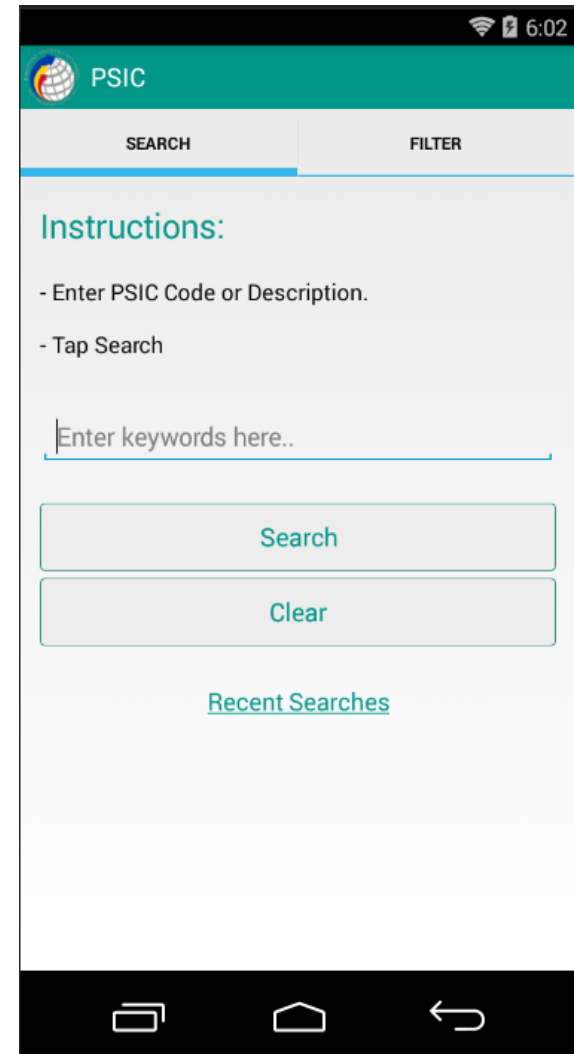

## Download Instructions

6. The e-Classification app can be found on your application drawer.

This is the homepage of the e-Classification app.

It shows all the classifications available for the app.

Parts of the App: All classifications have two main tabs:

## Parts of the Search Tab

A set of instructions on  
how to use the tab

## Parts of the Search Tab

### Search bar:

Where search keywords will be entered.