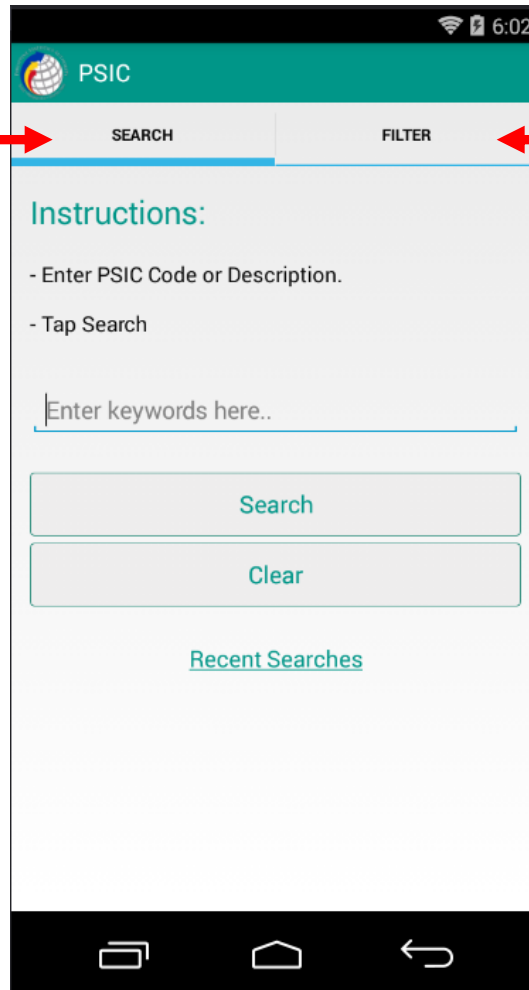

## Download Instructions

6. The e-Classification app can be found on your application drawer.

This is the homepage of the e-Classification app.

It shows all the classifications available for the app.

Parts of the App: All classifications have two main tabs:

**Search Tab**

**Filter Tab**

## Parts of the Search Tab

A set of instructions on  
how to use the tab