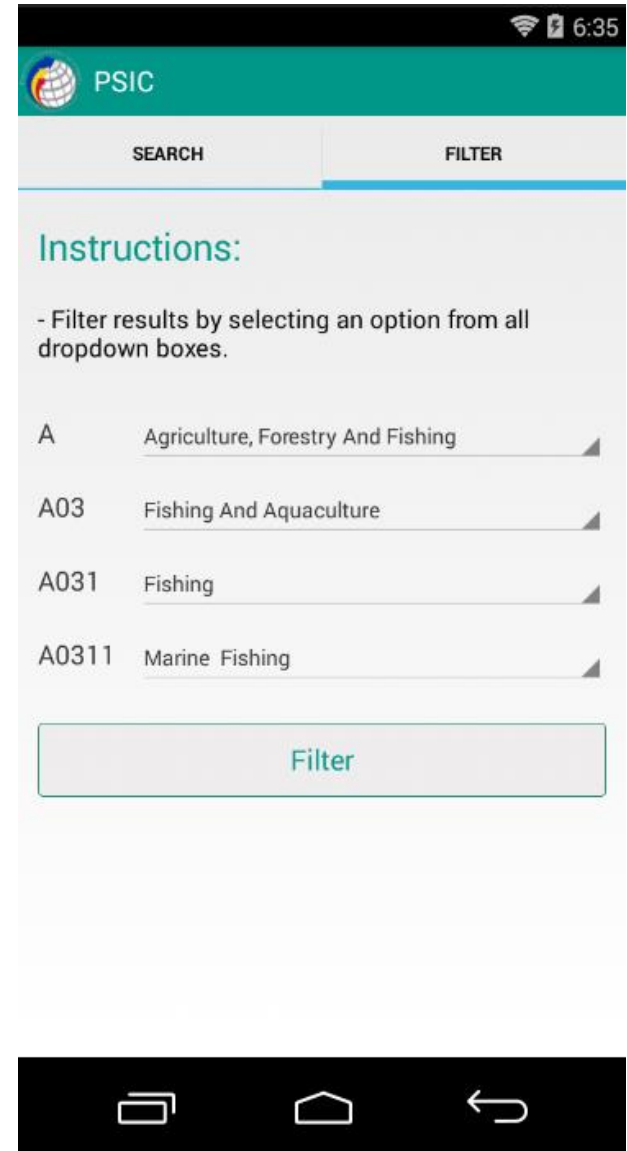

# FILTER Tab: Functionality

Select **Class** under the **selected Group** from the dropdown list.

# FILTER Tab: Functionality

Tap Filter to display **all** items under selected Class