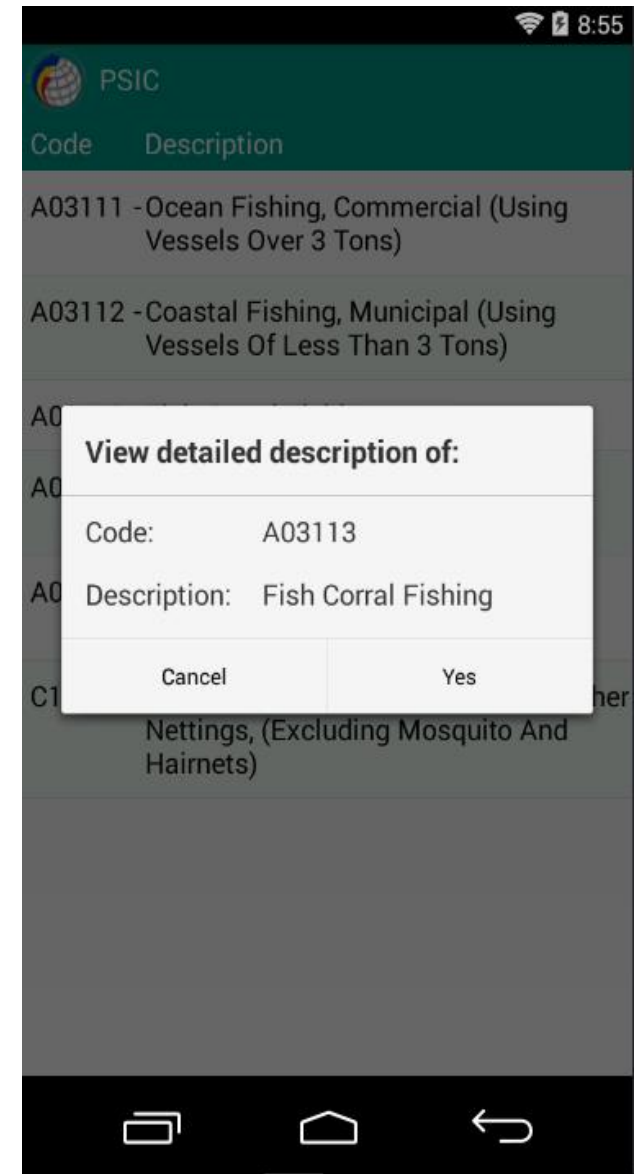

Found 6 results for : fishing

## View Code details

A user can view a description of a code for each different level.

Tap on a result to view its details.

Ex. The user taps on **A03113**. A dialog box will appear. Tap **Yes** to proceed.