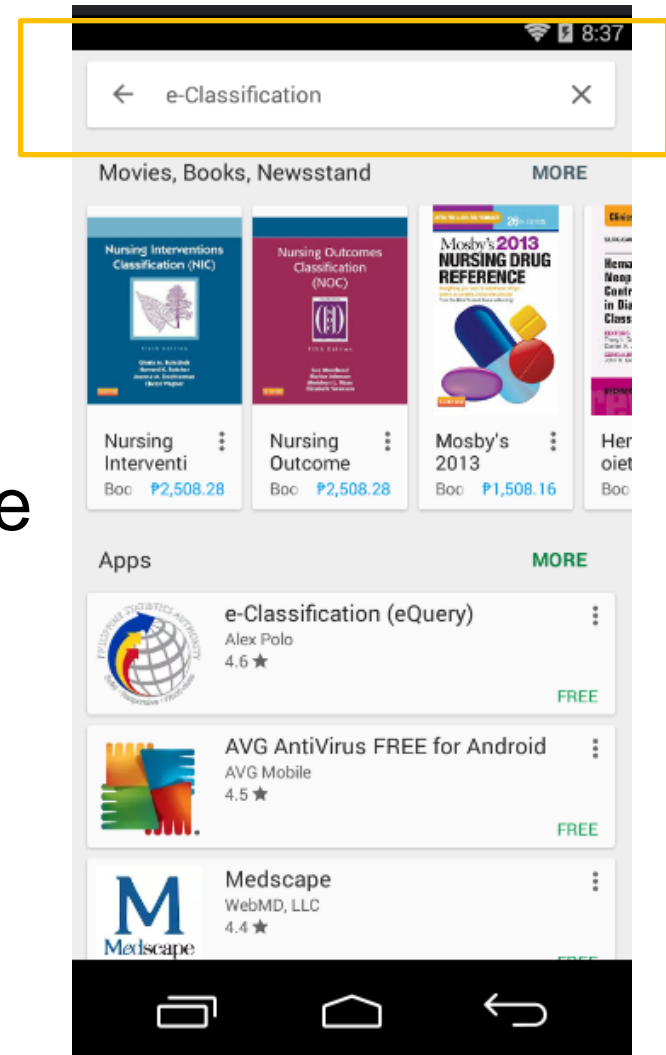

## Download Instructions

1. Open Play Store app from your device.

# Download Instructions

1. Open Play Store app from your device.
2. On the search bar, type the keyword “e-Classification” then tap search.

## Download Instructions

3. Google Play will show a list of applications. Tap the app with the PSA logo.