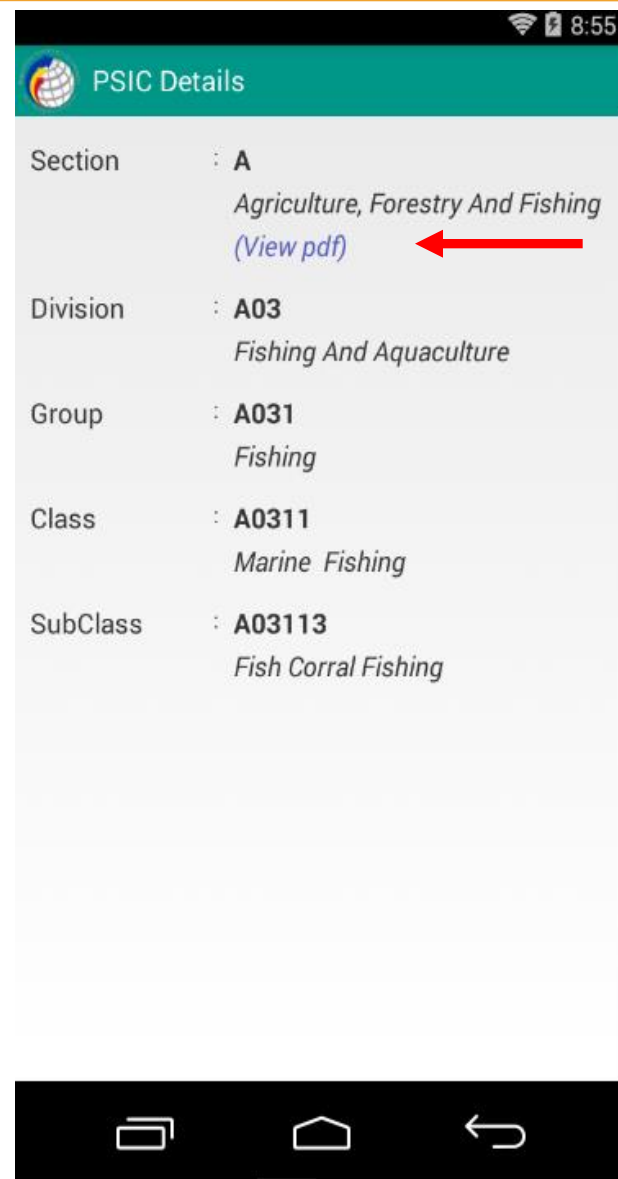

View Code details

View pdf opens a pdf for this specific Section.