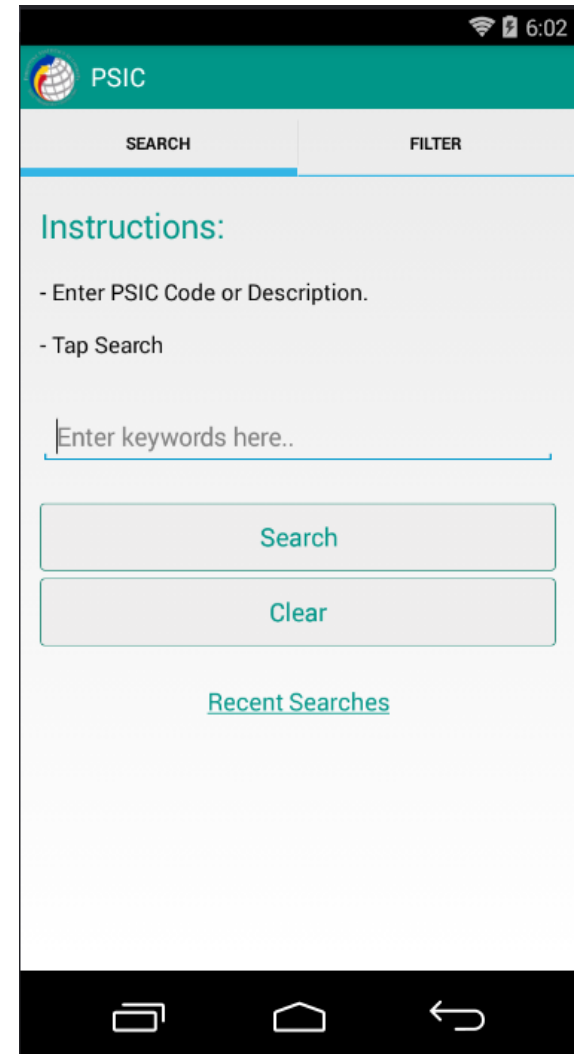

## Download Instructions

6. The e-Classification app can be found on your application drawer.

This is the homepage of the e-Classification app.

It shows all the classifications available for the app.

Parts of the App: All classifications have two main tabs:

**Search Tab**

**Filter Tab**

## Parts of the Search Tab

A set of instructions on  
how to use the tab

## Parts of the Search Tab