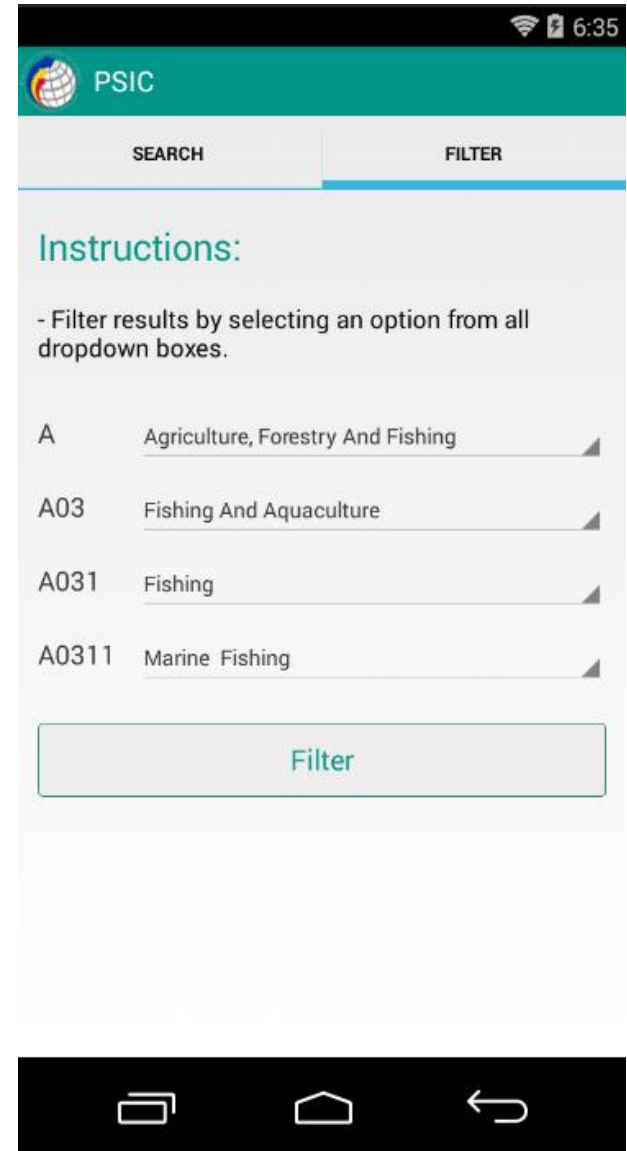

A03 Fishing And Aquaculture

A031 Fishing

00 -Select Class

Filter

# FILTER Tab: Functionality

Select **Class** under the **selected Group** from the dropdown list.

# FILTER Tab: Functionality

Tap Filter to display **all** items under selected Class