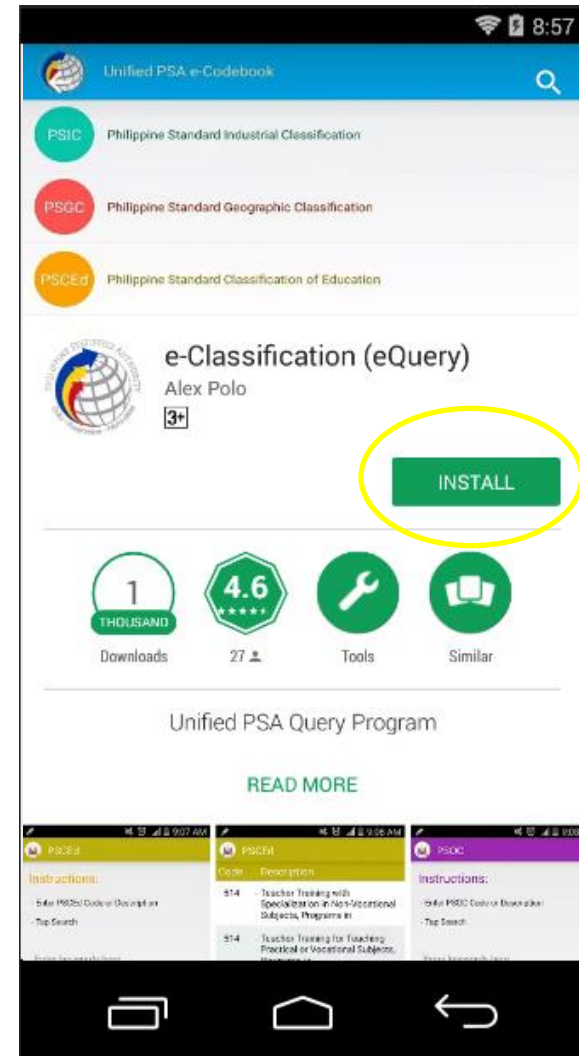

## Download Instructions

1. Open Play Store app from your device.

# Download Instructions

1. Open Play Store app from your device.
2. On the search bar, type the keyword “e-Classification” then tap search.

## Download Instructions

3. Google Play will show a list of applications. Tap the app with the PSA logo.

## Download Instructions

3. Google Play will show a list of applications. Tap the app with the PSA logo.
4. Tap “Install”. A prompt will appear, tap “Accept” to download and install this app to your device