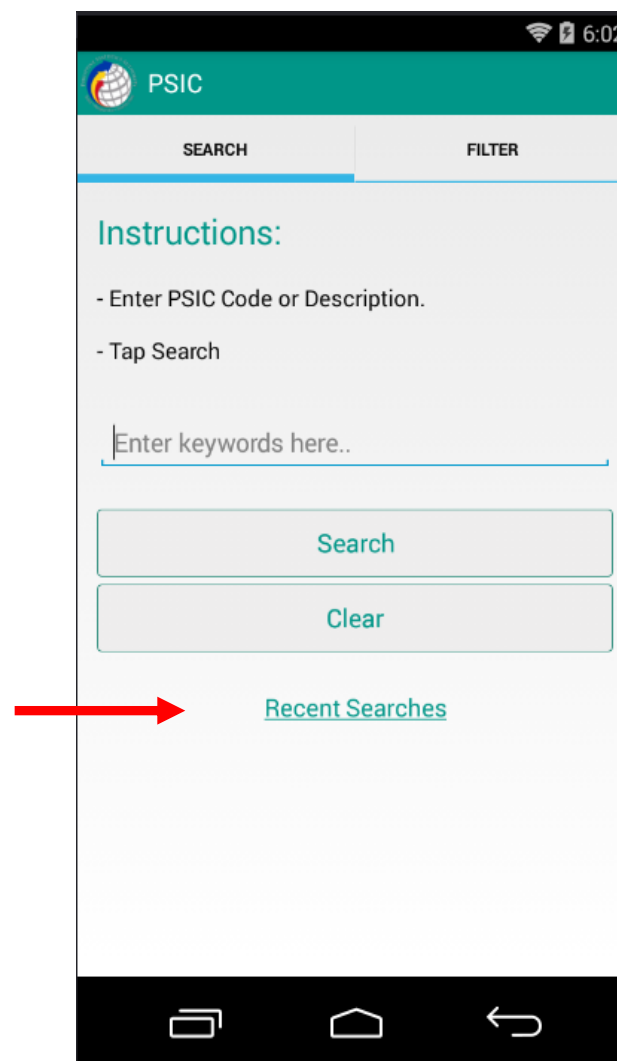

Parts of the Search Tab

Recent Searches:

Displays recently searched keywords sorted starting from the latest search done.

Single tap on an item will do a *research* for that item.

Long tap on an item will *delete* that item on the list.