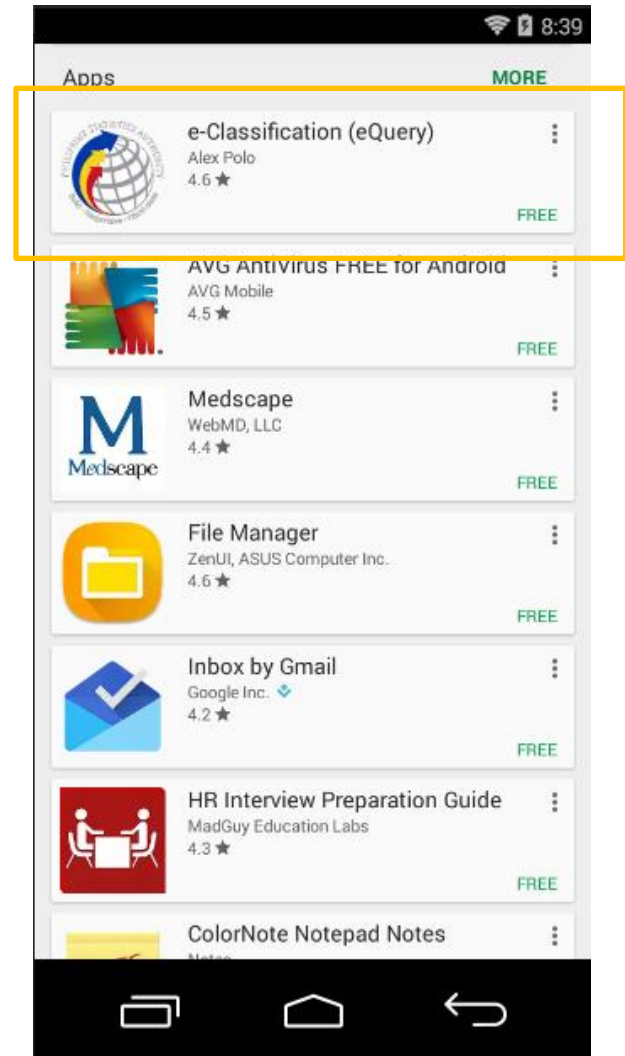

## Download Instructions

1. Open Play Store app from your device.

# Download Instructions

1. Open Play Store app from your device.
2. On the search bar, type the keyword “e-Classification” then tap search.

## Download Instructions

3. Google Play will show a list of applications. Tap the app with the PSA logo.