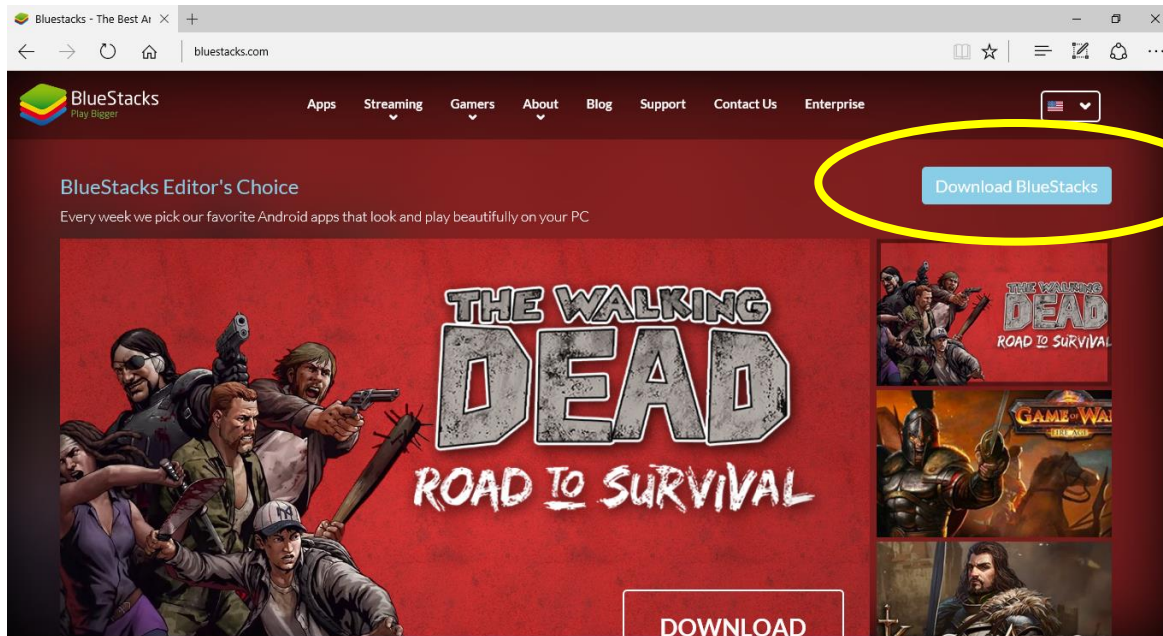

# Running App on a Windows PC or laptop

2. Click “Download BlueStacks” button to start download of installer.