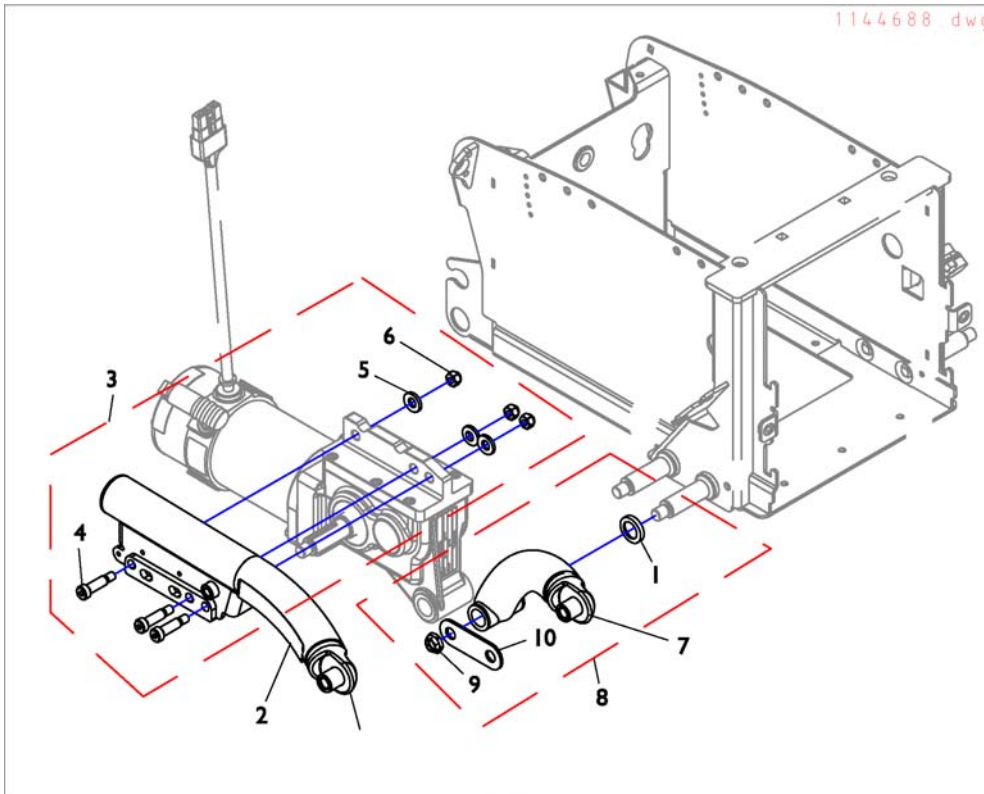

# Walking Beam

Pos.	Part number	Description	Valid from → until	Qty
1	SP1523255	Walking Beam Assembly (Color) w/Yellow TDX SP Decal-Right		1
1	SP1523256	Walking Beam Assembly (Color) w/Yellow TDX SP Decal-Left		1
1	SP1523257	Walking Beam Assembly (Color) w/Black TDX SP Decal-Right		1
1	SP1523258	Walking Beam Assembly (Color) w/Black TDX SP Decal-Left		1
2	SP1523167	Decal, TDX SP (Yellow)		1
2	SP1523012	Decal, TDX SP (Black)		1
3	SP1523178	Kit, Walking Beam Mounting Hardware		1
4	SP1522942	Screw, Socket Head Shoulder (3/8 x1")		1
5	SP1522966	Washer (7/16 x13/16 x1/8")		1
6	1026158	Part not for sale		1
7	SP1523198	Link, Lower Pivot (Color)-Right		1
7	SP1523199	Link, Lower Pivot (Color)-Left		1
8	SP1523168	Kit, Lower Pivot Link / 4-Pole Motor Mounting Hardware		1
9	SP1523015	Spacer, Coved (3/4 x1-1/8 x1-1/32")		1
10	SP1523192	Plate, Washer		1
11	1001979	Locking Nut (Axle) -Rolls 500		1

# Rear Pivot Assembly

Pos.	Part number	Description	Valid from → until	Qty
1	SP1523259	Kit, Swing Arm Assembly (Color) with Bearings, Rear-Right		1
1	SP1523260	Kit, Swing Arm Assembly (Color) with Bearings, Rear-Left		1
2	40117X006	Bearing (5/8 ")		1
3	1110717	Ring, Tolerance		1
4	SP1523088	Cap, Rear-Right		1
4	SP1523089	Cap, Rear-Left		1
5	SP1523083	Cross-Member, Pivot		1
5	SP1523181	Cross-Member, Pivot		1
6	SP1523166	Bushing Assembly, Center		1
7	SP1523194	Bar, Pivot		1
7	SP1523197	Bar, Pivot		1
8	SP1523002	Spring, Yellow; Heavy Duty		1
9	SP1523177	Kit, Pivot Assembly Hardware		1
10	SP1522974	Screw, Socket Head Cap w/Patch (5/16-18 x5/8")		1
11	SP1523020	Stop, Nylon		1
12	1059655	Part not for sale		1
13	SP1522937	Locknut (5/16-18)		1
14	SP1523180	Spacer, Nylon (3/4"x1-1/4"x23/32")		1
15	SP1523144	Kit, Elevator Bolt w/Keps Nut (1/4-20)		1
16	SP1523261	Rear Pivot Assembly (Color) (ForGP24/3-22NF Battery Box)		1