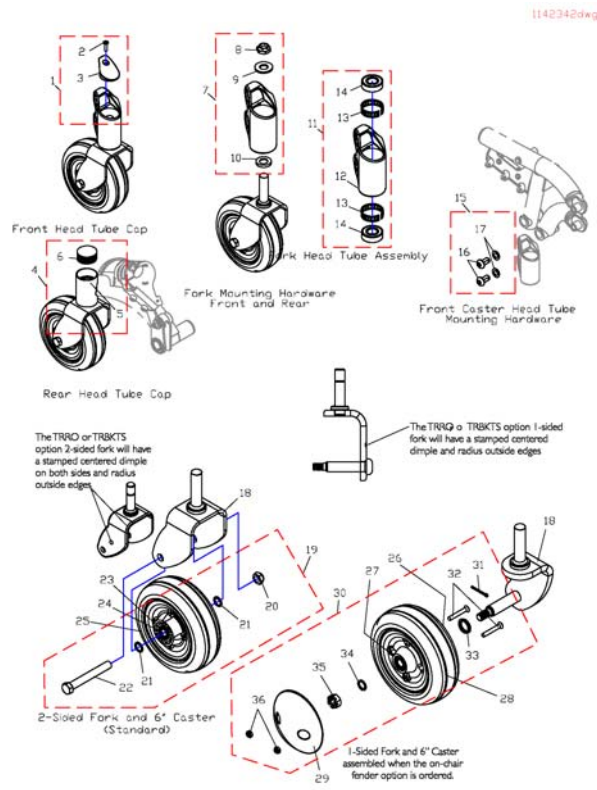

Caster Front/Rear

Pos.	Part number	Description	Valid from → until	Qty
1	SP1523140	Kit, Cap with Screw, Front Head Tube -Right		1
3	SP1523085	Cap, Front Head Tube -Right		1
1	SP1523141	Kit, Cap with Screw, Front Head Tube -Left		1
2	1025716	10-32X.69 PAN HD MACHINE SCREW		1
3	SP1523086	Cap, Front Head Tube -Left		1
4	SP1523093	Kit, Cap with Screw, Rear Head Tube -Right/Left		1
5	SP1523084	Screw, Phillip Pan Head Drill (10-16 x3/8")		1
6	SP1523087	Cap, Head Tube		1
7	SP1522999	Kit, Fork Mounting Hardware		1
8	1028550	Locknut (5/8-18)		1
9	1041444	Washer (5/8 x 1-5/16 x 1/8)"		1
10	1106068	Spacer, Stem (5/8 x 1-1/8 x 3/16)"		1
11	SP1523094	Kit, Front Head Tube Assembly-Right		1
12	SP1523010	Head Tube -Right		1
11	SP1523139	Kit, Front Head Tube Assembly-Left		1
12	SP1523011	Head Tube -Left		1
13	1110717	Ring, Tolerance		1
14	40117X006	Bearing (5/8)"		1
15	SP1523176	Kit, Front Head Tube Mounting Hardware		1
16	SP1523143	Screw, Socket Button Head Cap (1/2-13 x 1")		1
17	SP1523151	Washer, Nylon (1/2 x7/8 x1/16")		1
18	1110683	Fork and Stem		1
18	SP1523016	Fork and Stem For TRRO/TRBKTS Option		1
19	1110708	Kit, Castor Mounting Hardware		1
20	1025734	Locknut (7/16-20)		1
21	1025724	Washer (15/32 x 5/8 x 3/64)"		1
22	1025726	Screw, Hex Head (7/16-20 x 3-1/4)"		1
23	1006049	8" Castor Wheel Bearings		1
24	SP1522935	Spacer, Bearing (7/16 x 5/8 x1-3/4")		1
25	SP1523004	Wheel with Bearings,6 x2" Urethane Deep Profile		1
26	40117X006	Bearing (5/8)"		1