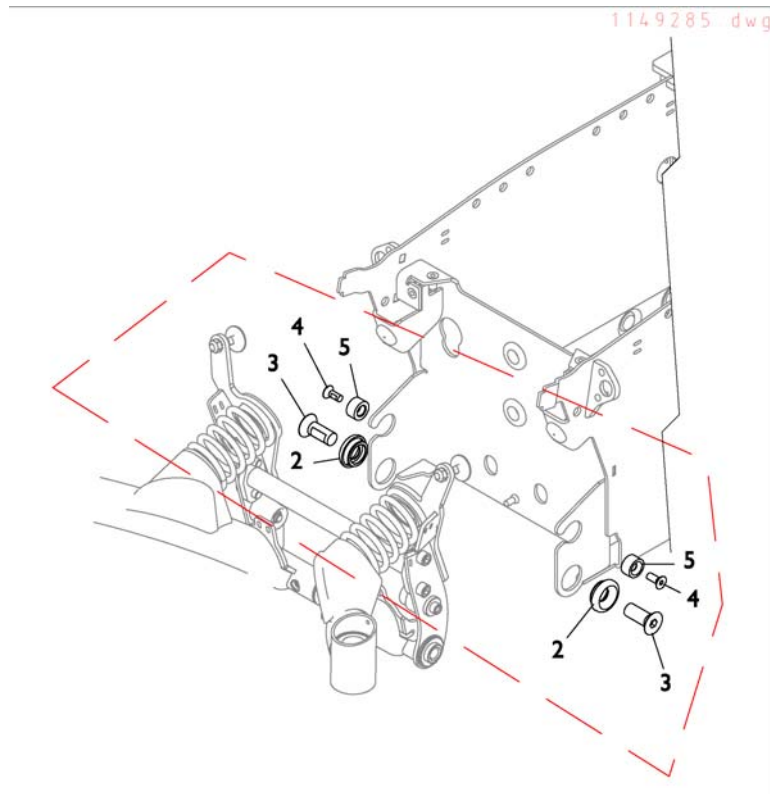

Rear Pivot Assembly (Mounting)

Pos.	Part number	Description	Valid from → until	Qty
1	SP1523193	Kit, Rear Pivot Assembly Mounting Hardware		1
2	SP1523195	Bushing, Rear Pivot		1
3	SP1523196	Screw, Socket Flat C'Sunk Head Cap w/Patch (1/2-13 x1-1/4'')		1
4	SP1523165	Screw, Socket Flat C'Sunk Head Cap w/Patch (1/4-20 x5/8'')		1
5	SP1523079	Spacer, Nylon		1