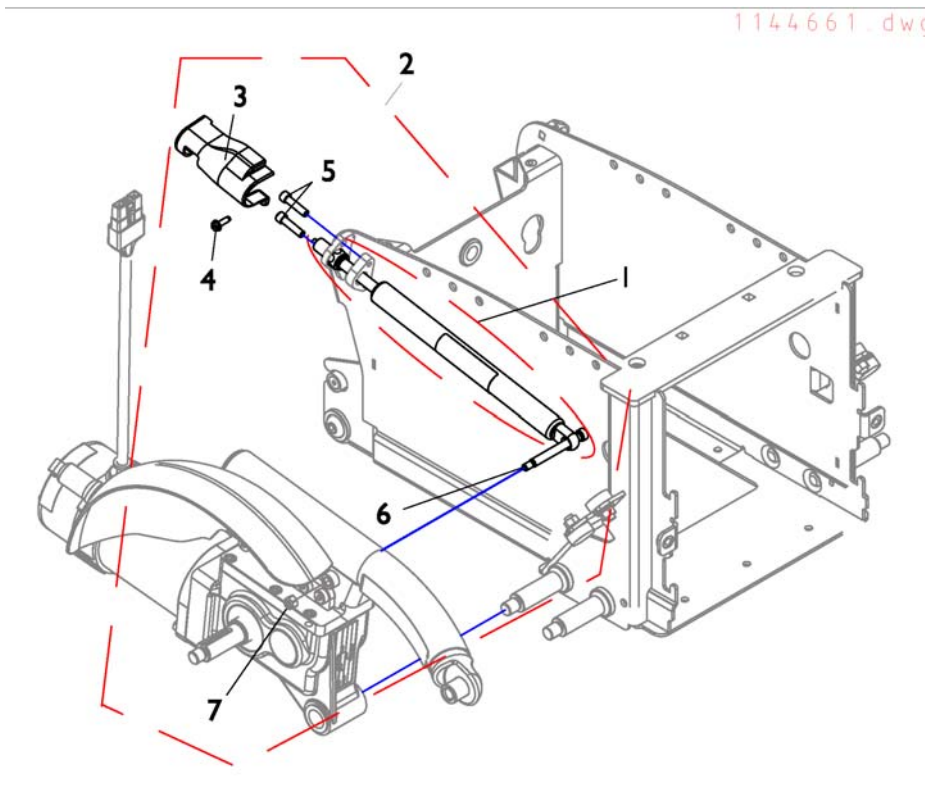

Cylinders, Locking Gas

Pos.	Part number	Description	Valid from → until	Qty
1	SP1523162	Cylinder, Locking Gas (300 Lb. User Weight Limit)		1
1	SP1523158	Cylinder, Locking Gas (400 Lb. User Weight Limit)		1
2	SP1523148	Kit, Locking Gas Cylinder Mounting Hardware -Right		1
3	SP1523185	Boot-Right		1
2	SP1523149	Kit, Locking Gas Cylinder Mounting Hardware -Left		1
3	SP1523186	Boot-Left		1
4	1025451	Act.Tech Screw HexHead10-32		1
5	SP1522971	Screw, Socket Head Cap w/Patch (1/4-20 x1")		1
6	SP1523080	Screw, Socket Head Shoulder (5/16 x2-1/2")		1
7	1025736	ECROU FREIN 1/4.20		1