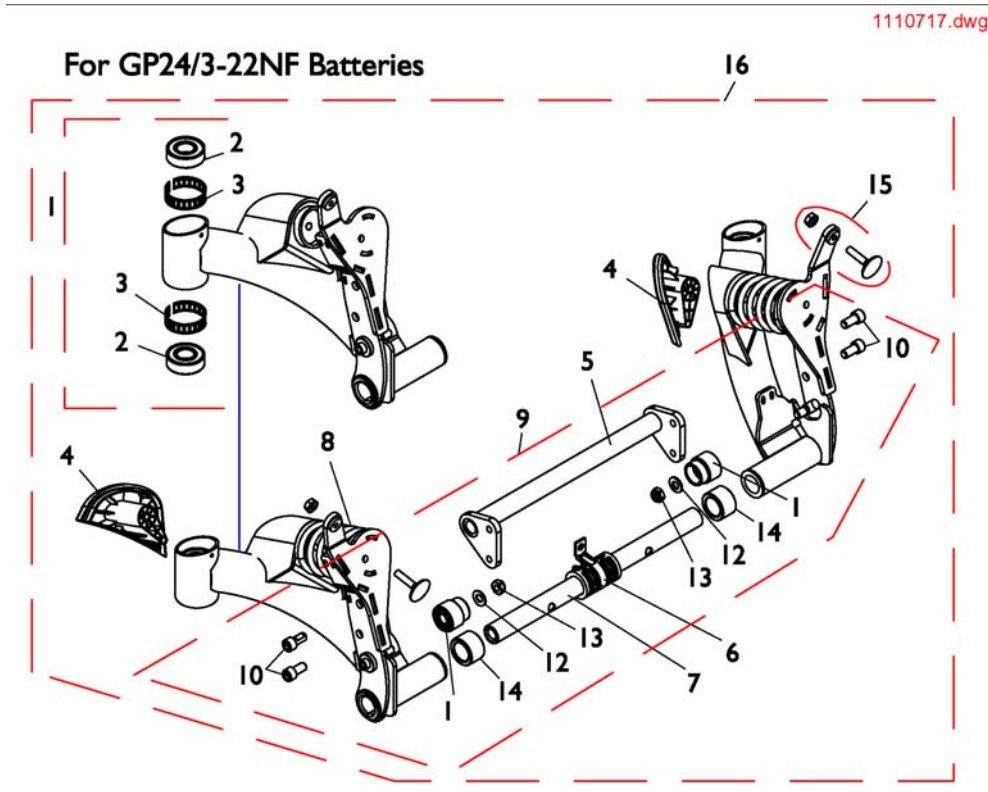

# Walking Beam

Pos.	Part number	Description	Valid from → until	Qty
1	SP1523255	Walking Beam Assembly (Color) w/Yellow TDX SP Decal-Right		1
1	SP1523256	Walking Beam Assembly (Color) w/Yellow TDX SP Decal-Left		1
1	SP1523257	Walking Beam Assembly (Color) w/Black TDX SP Decal-Right		1
1	SP1523258	Walking Beam Assembly (Color) w/Black TDX SP Decal-Left		1
2	SP1523167	Decal, TDX SP (Yellow)		1
2	SP1523012	Decal, TDX SP (Black)		1
3	SP1523178	Kit, Walking Beam Mounting Hardware		1
4	SP1522942	Screw, Socket Head Shoulder (3/8 x1")		1
5	SP1522966	Washer (7/16 x13/16 x1/8")		1
6	1026158	Part not for sale		1
7	SP1523198	Link, Lower Pivot (Color)-Right		1
7	SP1523199	Link, Lower Pivot (Color)-Left		1
8	SP1523168	Kit, Lower Pivot Link / 4-Pole Motor Mounting Hardware		1
9	SP1523015	Spacer, Coved (3/4 x1-1/8 x1-1/32")		1
10	SP1523192	Plate, Washer		1
11	1001979	Locking Nut (Axle) -Rolls 500		1

# Rear Pivot Assembly

Pos.	Part number	Description	Valid from → until	Qty
1	SP1523259	Kit, Swing Arm Assembly (Color) with Bearings, Rear-Right		1
1	SP1523260	Kit, Swing Arm Assembly (Color) with Bearings, Rear-Left		1
2	40117X006	Bearing (5/8 ")		1
3	1110717	Ring, Tolerance		1
4	SP1523088	Cap, Rear-Right		1
4	SP1523089	Cap, Rear-Left		1
5	SP1523083	Cross-Member, Pivot		1
5	SP1523181	Cross-Member, Pivot		1
6	SP1523166	Bushing Assembly, Center		1
7	SP1523194	Bar, Pivot		1
7	SP1523197	Bar, Pivot		1
8	SP1523002	Spring, Yellow; Heavy Duty		1
9	SP1523177	Kit, Pivot Assembly Hardware		1
10	SP1522974	Screw, Socket Head Cap w/Patch (5/16-18 x5/8")		1
11	SP1523020	Stop, Nylon		1
12	1059655	Part not for sale		1
13	SP1522937	Locknut (5/16-18)		1
14	SP1523180	Spacer, Nylon (3/4"x1-1/4"x23/32")		1
15	SP1523144	Kit, Elevator Bolt w/Keps Nut (1/4-20)		1
16	SP1523261	Rear Pivot Assembly (Color) (ForGP24/3-22NF Battery Box)		1