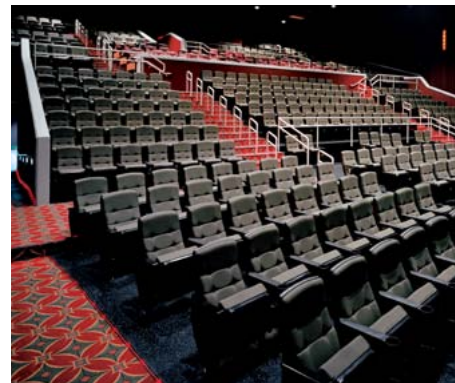

77.12.91.1 Signature Flip-up Arm

Loews Cineplex Waterfront Theatres
Homestead, Pennsylvania