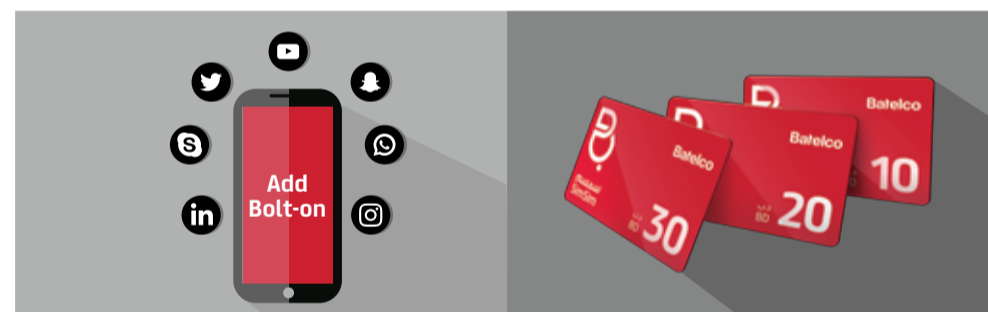

Increase Internet data limits

Add data bolt-ons to your current package as well as subscribe to roaming services.

Top-up any Prepaid mobile balance

Enter your refill voucher code when you dial 196 to top-up your balance.

Packages:

Batelco TV	NEW					
	Monthly BD10	Monthly BD10	Monthly BD14	Monthly BD16	Monthly BD30	Monthly BD36
Package	Batelco Family	OSN Family	OSN Pehla Prime	OSN Pinoy Plus Extra	OSN Gold HD	OSN Platinum Extra HD
Movie Library	+1000 Movies included					
Catch-up TV Channels	100 Catch-up TV Channels					
HD Android Box	Free	Free	Free	Free	Free	Free
Batelco TV APP	Free	Free	Free	Free	Free	Free
200 FTA Channels	Free	Free	Free	Free	Free	Free
Advance TV Guide	Free	Free	Free	Free	Free	Free