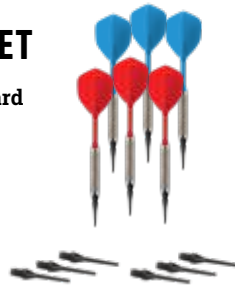

ITEM: 3644

PACK: 6

3x AAA

SLEEK CLOSURE

PROFESSIONAL ELECTRONIC SOFT TIP DARTBOARD

- **TARGET:** 15.5" Tournament sized area with built-in dart holder
- **DARTS:** (3) Green three-piece nylon (3) red three-piece nylon
- **TIPS:** (6) Extra replacement soft tips
- **MODES:** (177) Game variations
- **SCORING:** Official electronic cricket readout and loud sound effects for easy play