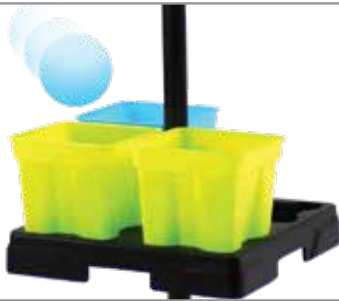

RACE AT YOUR COLOR CUPS