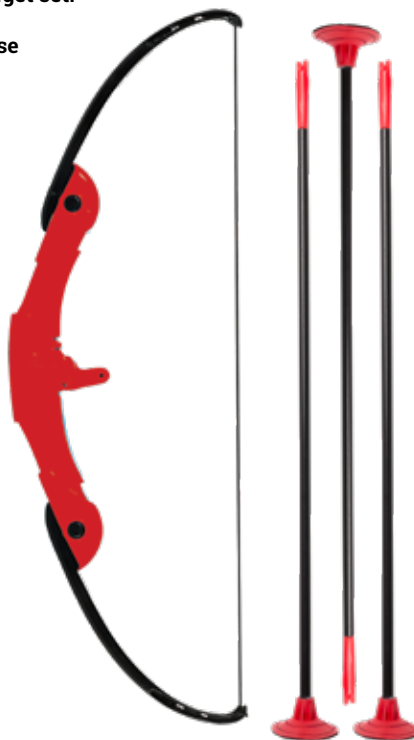

OVER THE DOOR ARCHERY TARGET SET

Play for accuracy with our 2 games in 1 double-sided archery target set!

- **DESIGN:** Sets up in seconds and hangs over the door with ease
- **ARROWS:** (3) 19" self-stick arrows
- **TARGET:** (1) Double-sided 22" self-stick door target
- **BOW:** (1) 23.5" Pre-strung bow featuring a customized handle and built-in stability chamber

ITEM: 60201 PACK: 4

8+