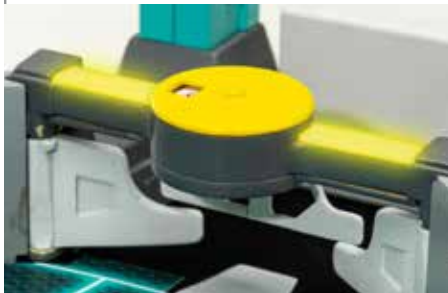

LED LIGHTS ILLUMINATE WHEN A GOAL IS SCORED