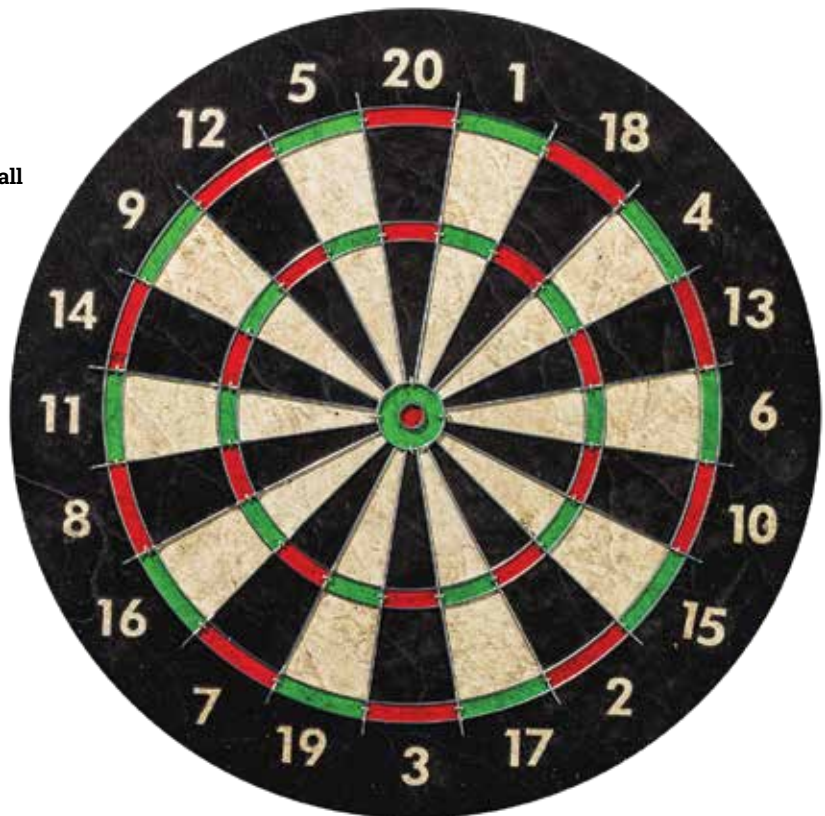

BRISTLE DARTBOARD

- **SIZE:** Official 18" diameter
- **MATERIAL:** Self-healing bristle
- **MOUNTING:** Sturdy steel bracket
- **PROTECTION:** (3) Rubber feet to protect the wall

ITEM: 3548 PACK: 4

B2B

FRANKLINSPO RTS.COM/B2B