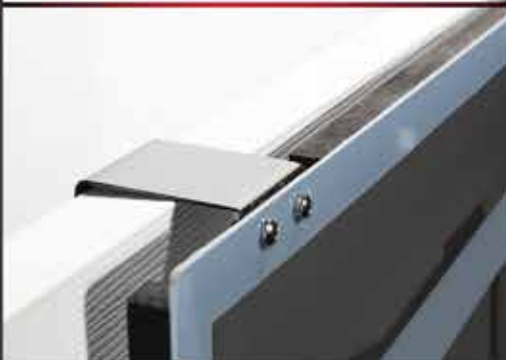

ENGINEERED TO FIT
MOST DOORS