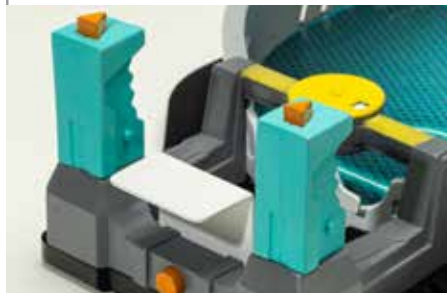

LOCKING PLAYER CONTROL LEVERS