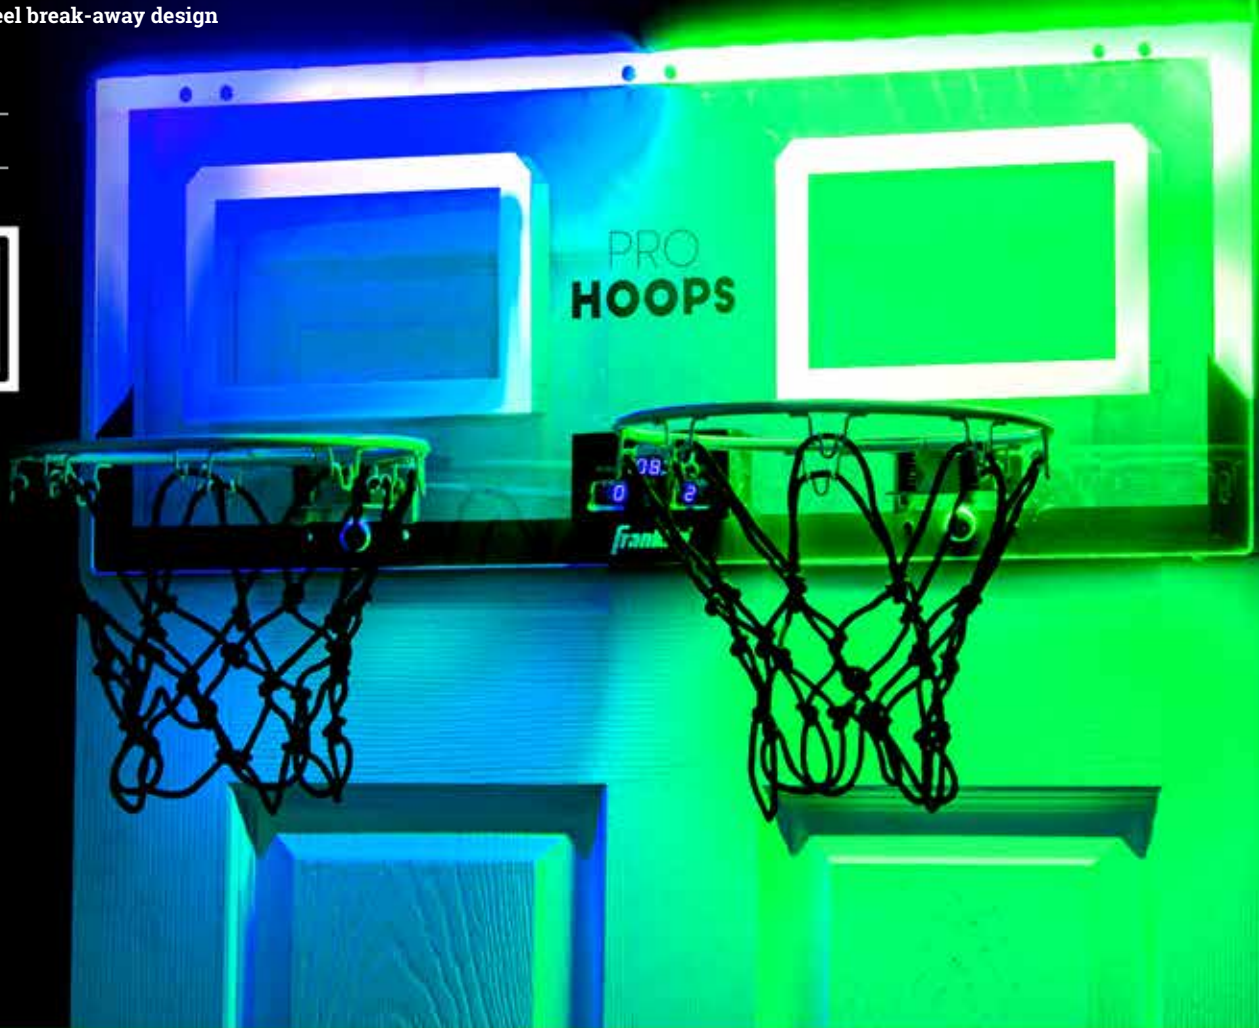

DUAL SHOT PRO HOOPS

6+

3x

NEW!

SIZE: 29" x 12" Shatterproof polycarbonate

BALL: (2) 5" PVC Basketballs

RIM: 9.5" Steel with 8 net hooks

SCORING: Infrared technology with bright LED screen

NET: Heavy duty black nylon

SPRINGS: Dual steel break-away design

ITEM: 54337

PACK: 2

X1

X2

X1

ENGINEERED TO FIT
MOST DOORS

**ELECTRONIC
SCORING**

**BRIGHT
LED'S**

6

Franklin