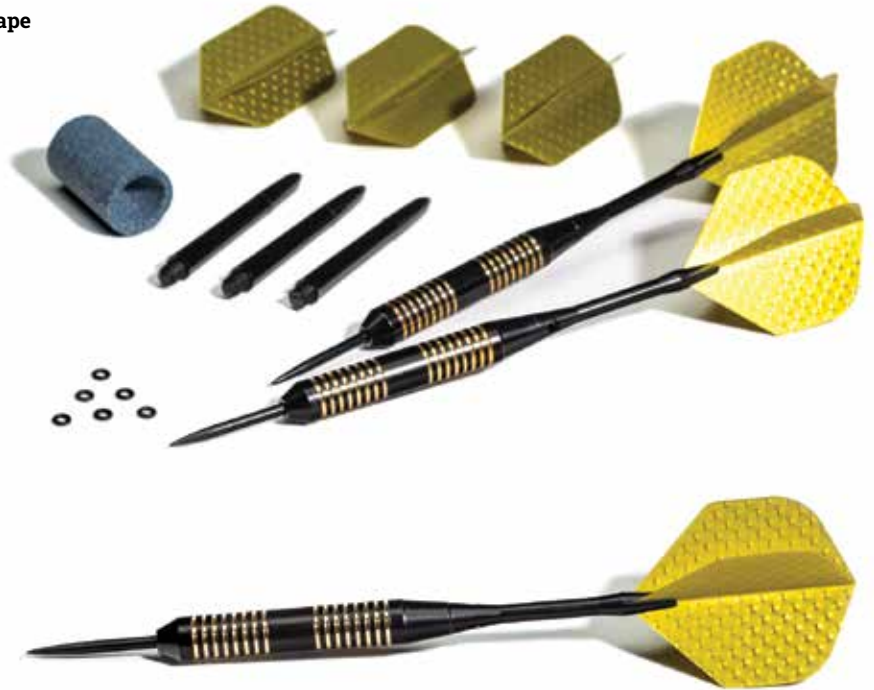

GUNMETAL STEEL TIP DARTS

- **TIP:** (3) Quality steel tips
- **BARREL:** (3) Gunmetal coated steel
- **SECURE:** (6) Locking crush rings
- **SHAFT:** (3) Aluminum shafts (3) nylon shafts
- **FLIGHT:** (3) Gold standard shape (3) gold slim shape
- **MAINTENANCE:** (1) Double sided sharpener
- **WEIGHT:** 25 Grams

ITEM: 54247   PACK: 6