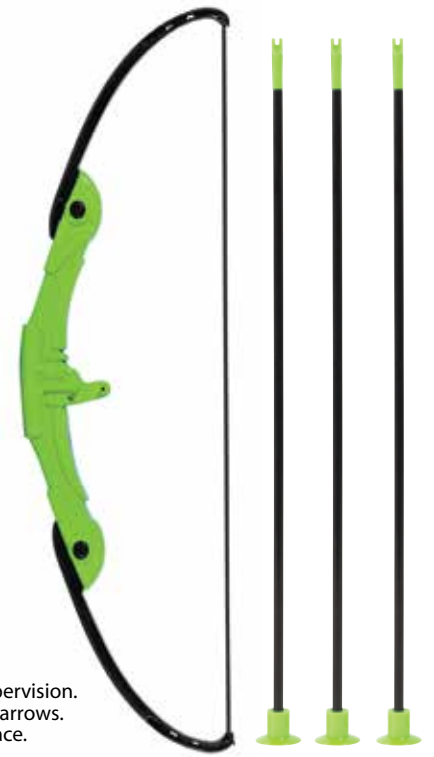

INDOOR ARCHERY TARGET SET

- **DESIGN:** Engineered to set up in seconds and specially designed for ultimate durability
- **ARROWS:** (3) 19" Arrows
- **TARGET:** (1) 9" Target
- **BOW:** (1) 23.5" Pre-strung bow

ITEM: 54029 PACK: 3

8+

CAUTION: Not for use by children without adult supervision. Please read the instructions carefully. Caution should be taken when shooting arrows. Play in a clear area. Do not aim at eyes or face.