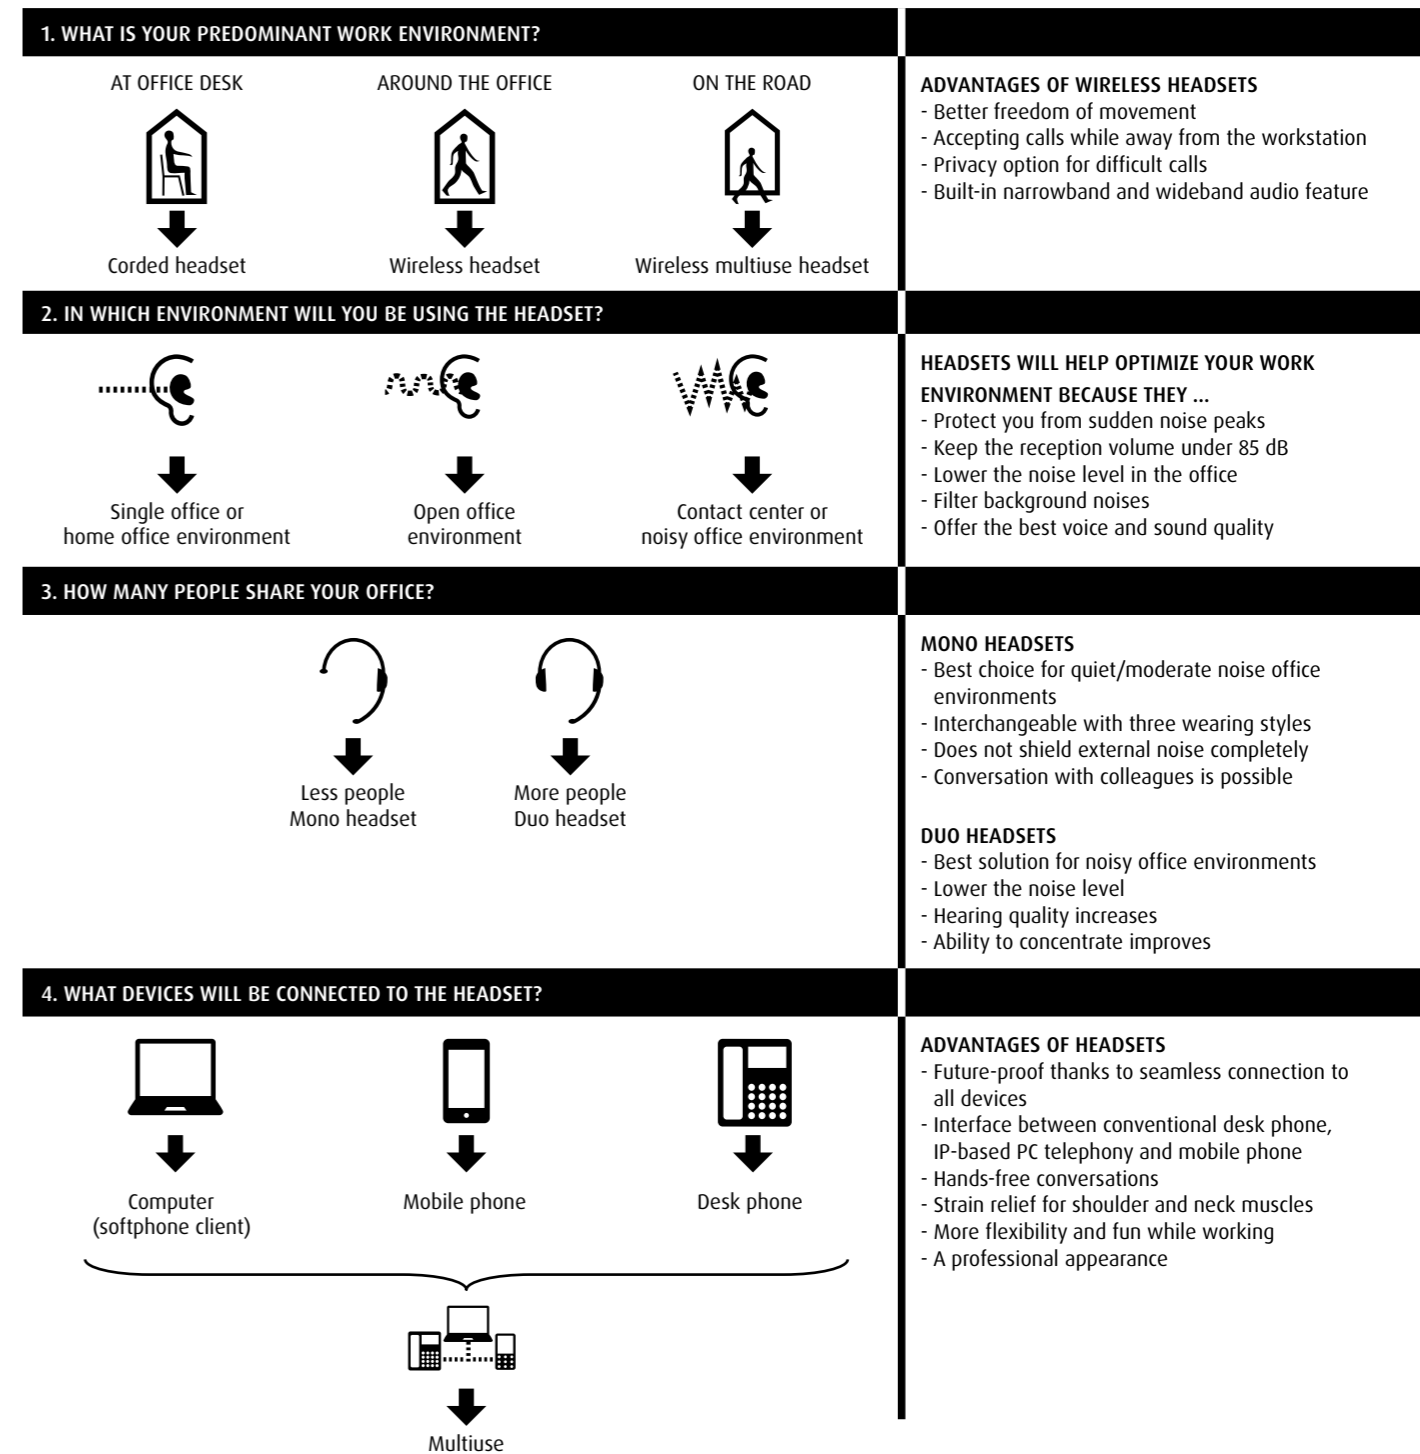

CUSTOMIZED

FOUR SIMPLE STEPS TO THE BEST HEADSET SELECTION FOR YOUR CUSTOMERS

HEADSETS WITH SEAL OF APPROVAL

Certifications are a recognised quality feature for all products. They not only guarantee compliance with manufacturer-specific standards, but also ensure the availability of additional functionality

PARTNERSHIP AND TECHNOLOGY PARTNER STATUS

AS INDIVIDUAL AS YOU ARE

Three different wearing styles offer flexibility and comfort

HEADBAND

NECKBAND

EARHOOK