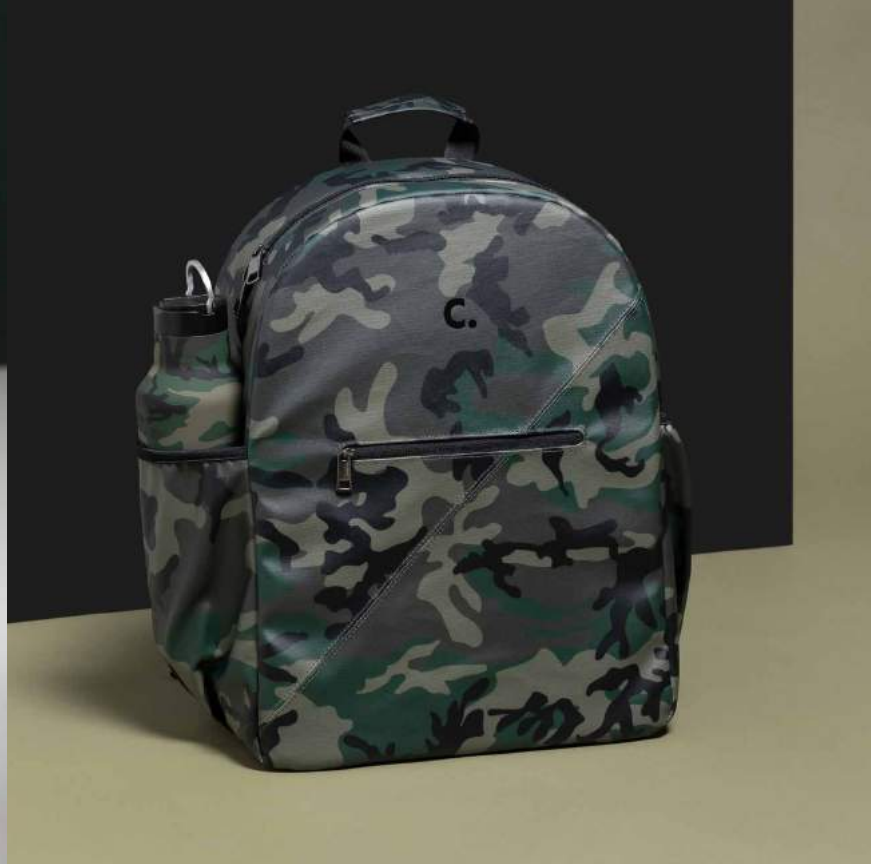

PHONE 866.780.0007

WEB corkcicle.com

CONTACT international@corkcicle.com

CORKCICLE.