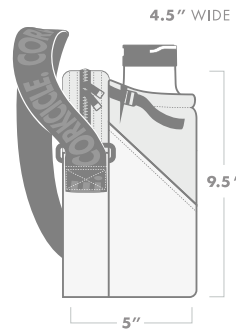

SLING

MIN QTY: 2

Grab and go. The perfect pack for your bare essentials. Whether you're heading out for a hike, hitting the gym or hanging by the pool.

1. **FEATURES**
2. Adjustable premium webbing shoulder strap.
   - Cinch strap on sleeve to secure bottles.
   - Zippered main pocket for storing wallet, keys, sunglasses, etc.
   - Monogrammable.

MEASUREMENTS
4.5" x 9.5" x 5" | 27" Maximum Strap Drop