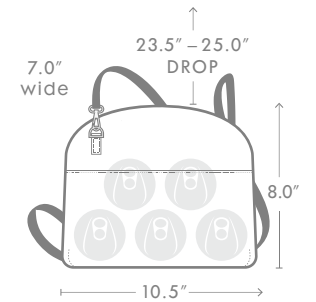

ADAIR CROSSBODY

MIN QTY: 2

The Adair Crossbody is the chicest lunchbox ever. Cool, half-moon silhouette. Extra-long crossbody strap. Four fresh colors. Plus, it keeps contents cool until you're ready to dig in.

1. **FEATURES**
   Adjustable strap.
   Double zipper main compartment.
   Vegan leather.
   Monogrammable external pocket.