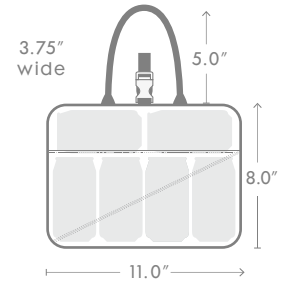

CARAMEL CROC

90BB-W21-WC
GOLD, VEGAN LEATHER