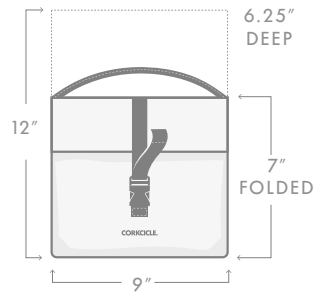

NONA ROLL-TOP

MIN QTY: 1

Flexible design that fits to your favorite meal. Easily adjustable to snugly hold everything from a few small snacks to a larger lunch. Simply stuff, snag and let Nona keep your snacks secure.

1. **FEATURES**
   Magnetic roll-up closure.
   Adjustable buckle.
   Premium food-safe lining

NEW
WOODLAND CAMO
91NR-W21-WC
TARPULIN