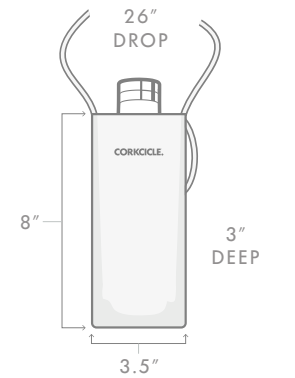

CARRY SLING

MIN QTY: 2

Sleek, minimalist design perfect for style-centric sipping on the go. Fits your favorite Canteen or carries your other essentials.

1. **FEATURES**
2. Adjustable crossbody strap.
   - Interior pocket for small valuables.
   - Magnetic closure.
   - Fits 9oz-25oz Canteen.

MEASUREMENTS
3.5" x 8" x 3" | 26" Maximum Strap Drop