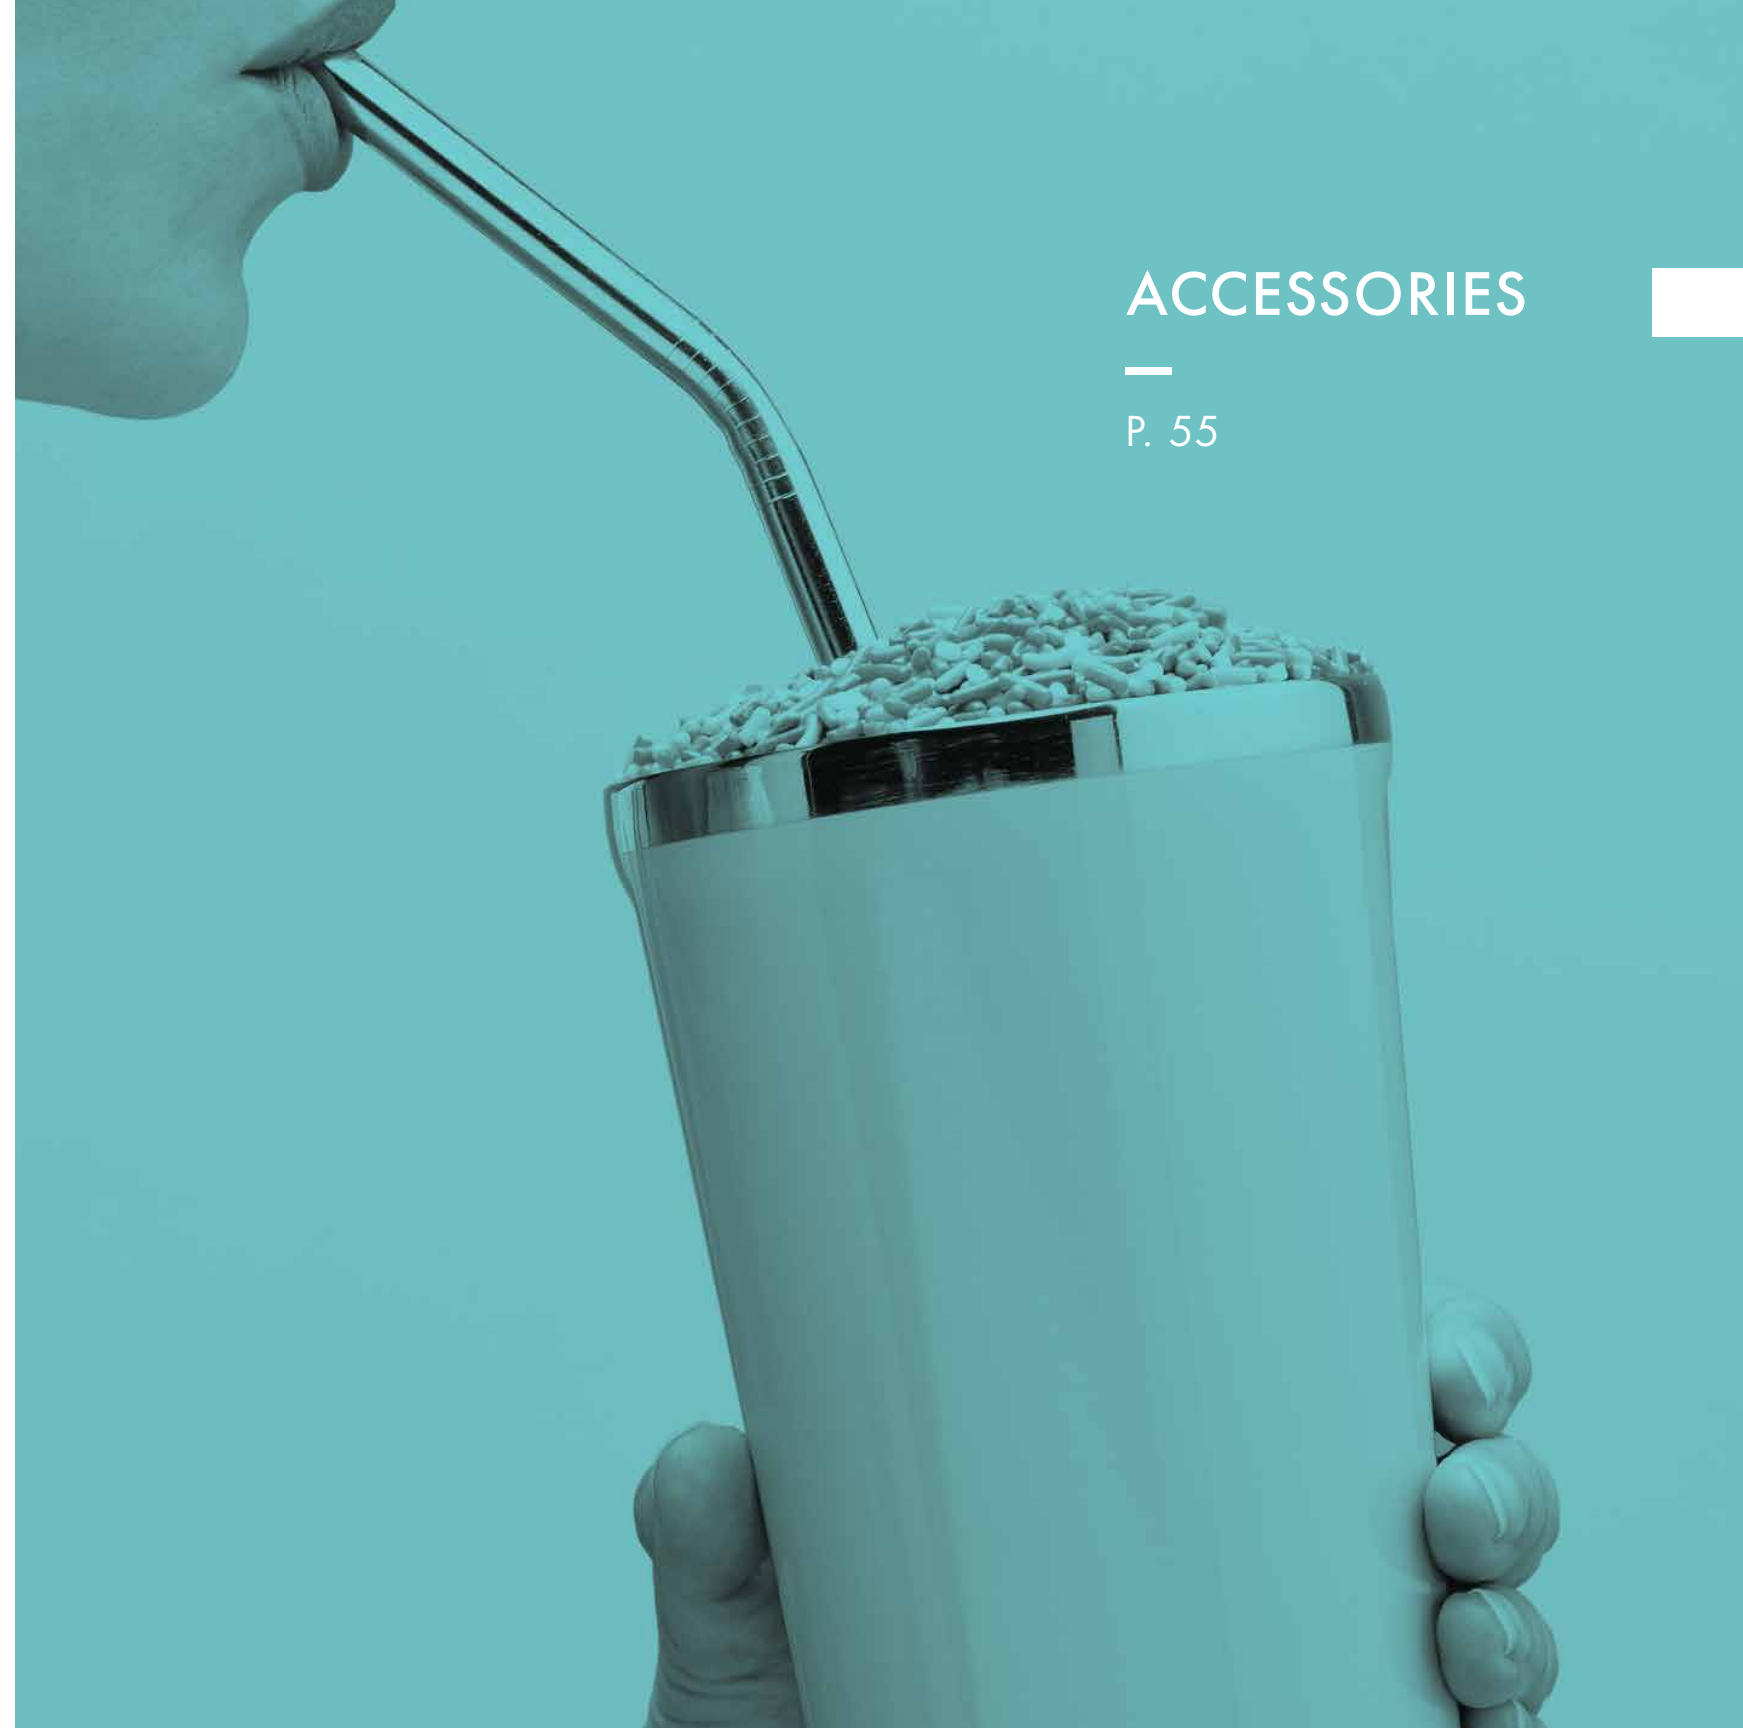

ACCESSORIES

P. 55