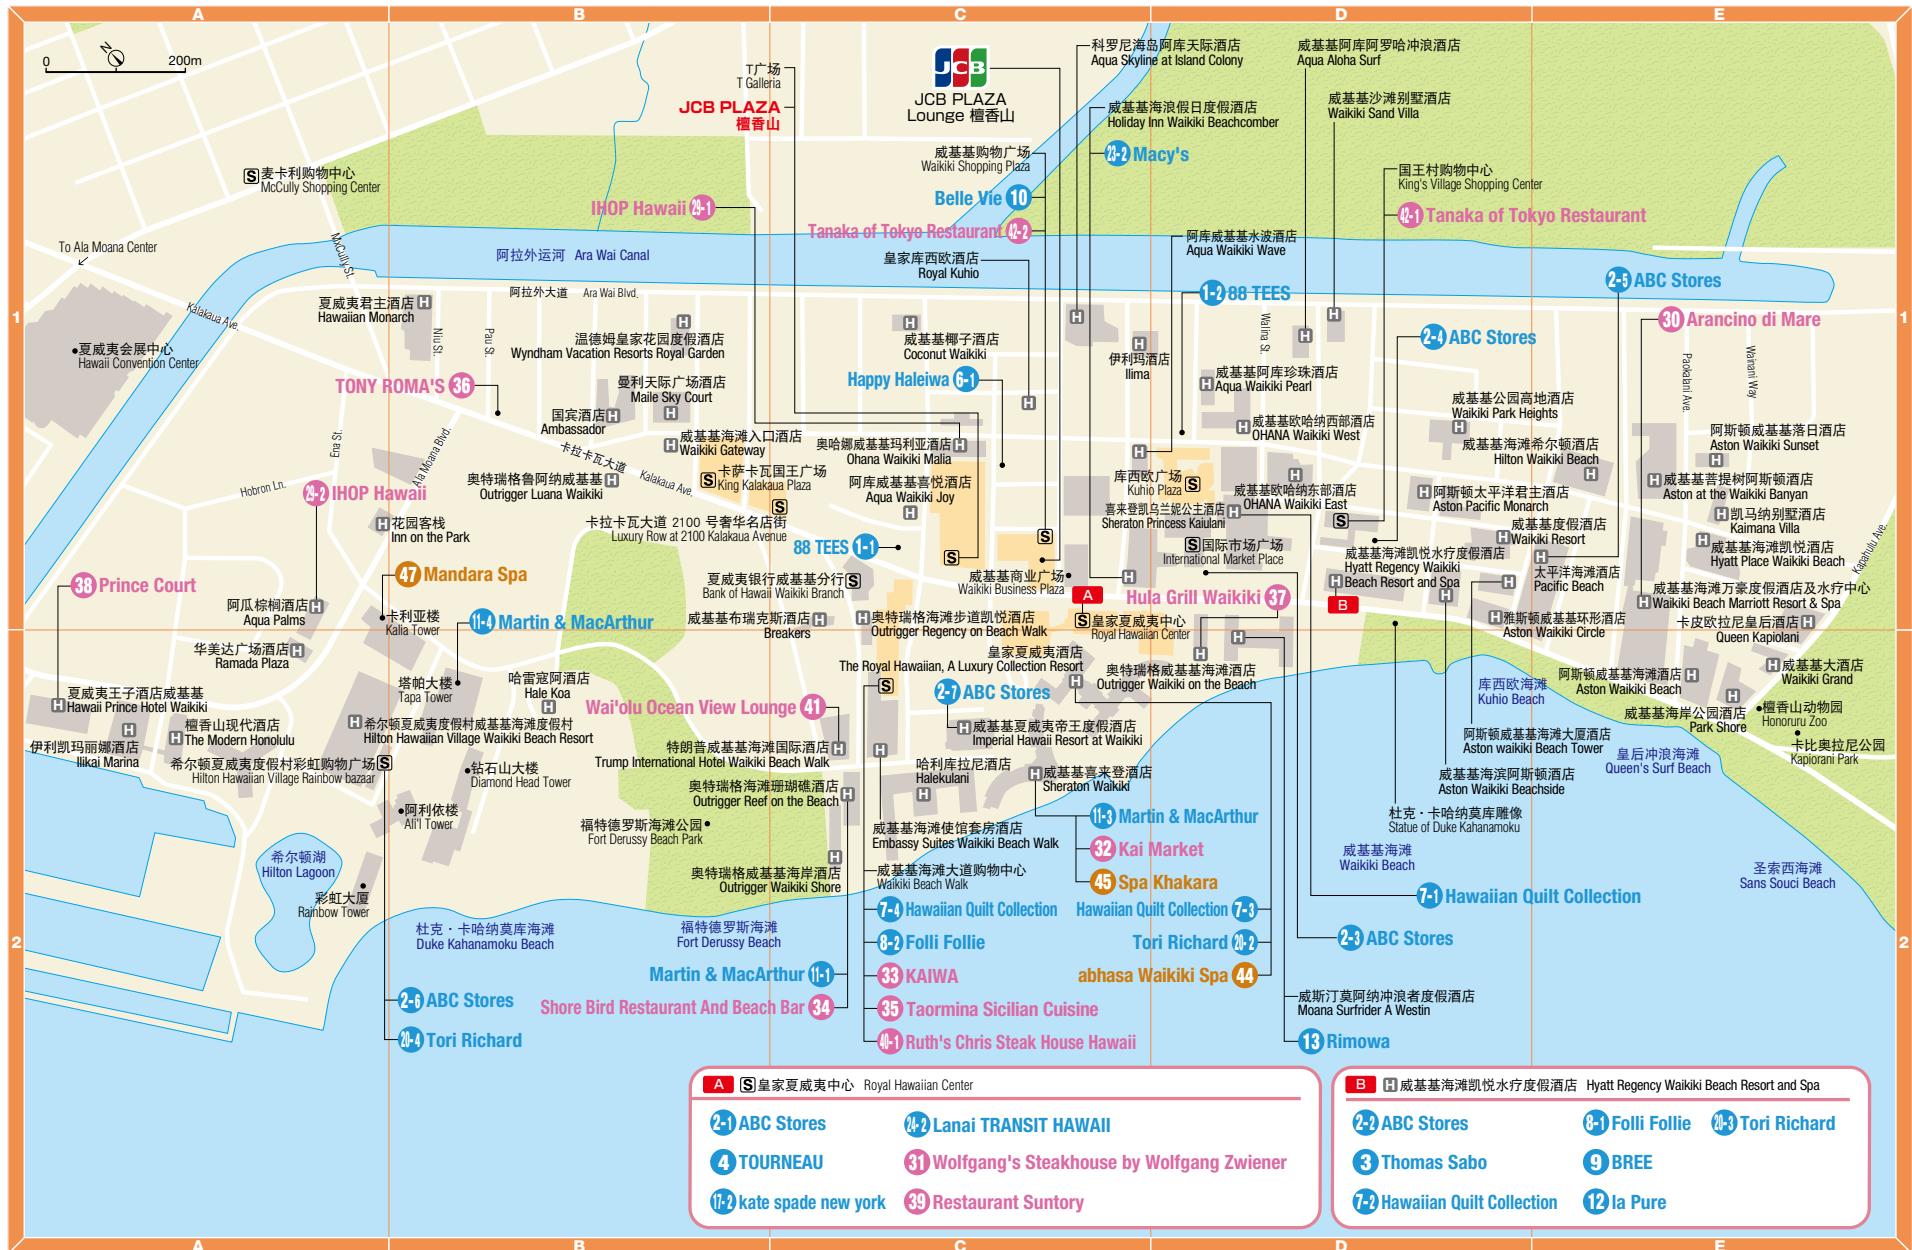

2-1 ABC Stores(1) MAP 1.C-1

地址 Royal Hawaiian Center 1F.

2-5 ABC Stores(5) MAP 1.E-1

地址 Pacific Bach Hotel 1F.

2-2 ABC Stores(2) MAP 1.D-1

地址 Hyatt Regency Waikiki 1F

2-6 ABC Stores(6) MAP 1.A-2

地址 Hilton Hawaiian Village Rainbow Bazaar

2-3 ABC Stores(3) MAP 1.D-1

地址 2340 Kalakaua Ave

2-7 ABC Stores(7) MAP 1.C-2

地址 Imperial Hotel 1F.

2-4 ABC Stores(4) MAP 1.D-1

地址 2456 Kalakaua Ave..

2-8 ABC Stores(8) MAP 2.B-1

地址 Ala Moana Center 1F.

地址 Hyatt Regency Waikiki Ewa tower 1F.
电话 228-1702
时间 9:00AM-11:00PM
休息 全年无休

MAP 1 檀香山 / 威基基MAP

Honolulu / Waikiki

MAP 2 阿拉莫纳MAP

Ala Moana

- | | | | |
|----------------------------------|--------------------------------------|---------------------------------|--|
| C 阿拉莫纳中心 Ala Moana Center | 2-3 ABC Stores | 15-1 GAP | 21-1 Hilo Hattie |
| | 5-1 T&C Surf Design's | 16 Clarks | 22-1 Blue Hawaii Surf |
| | 7-5 Hawaiian Quilt Collection | 17-1 kate spade new york | 23-1 Macy's |
| | 8-3 Folli Follie | 18-1 Sanrio | 24-1 Lanai TRANSIT HAWAII |
| | 11-2 Martin & MacArthur | 19-1 Jeans Warehouse | 43-3 Tanaka of Tokyo Restaurant |
| | 14-1 KAHALA | 20-1 Tori Richard | 43 Morton's The Steakhouse |