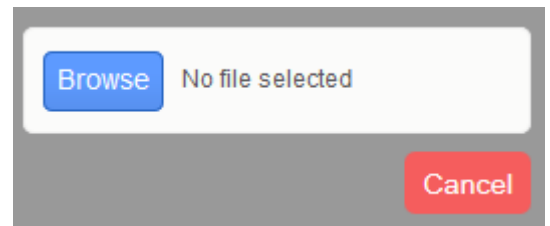

UNDO: Undo the last action

CLEAR: Clears the entire Whiteboard

How to Take a Screenshot

Windows

Press **ALT + PrtScn**.

Mac

Press **Command ⌘ + Shift + 3**.

You may then copy (**Ctrl + C / Command ⌘ + C**) paste the screenshot onto the Whiteboard using the  **Paste** button.

How to Upload an Image

UPLOAD: Click on the Upload button (bottom left of the Chat Box)

When this menu appears, select **File Upload**.

You can also upload from your **Cloudpack** if you have already stored documents or images there.

Then, click on **Browse** and search for the image in your computer and press **OK**.

When your image finishes uploading, drag the image onto the Whiteboard to share it with your tutor.

Resume Lab

The **Resume Lab** service allow users to seek assistance outside of a live session.