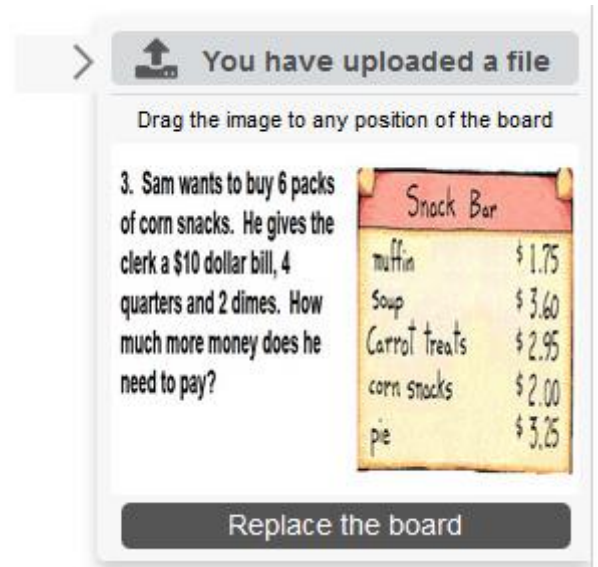

How to Upload an Image

UPLOAD: Click on the Upload button (bottom left of the Chat Box)

When this menu appears, select **File Upload**.

You can also upload from your **Cloudpack** if you have already stored documents or images there.

Then, click on **Browse** and search for the image in your computer and press **OK**.

When your image finishes uploading, drag the image onto the Whiteboard to share it with your tutor.

Resume Lab

The **Resume Lab** service allow users to seek assistance outside of a live session.