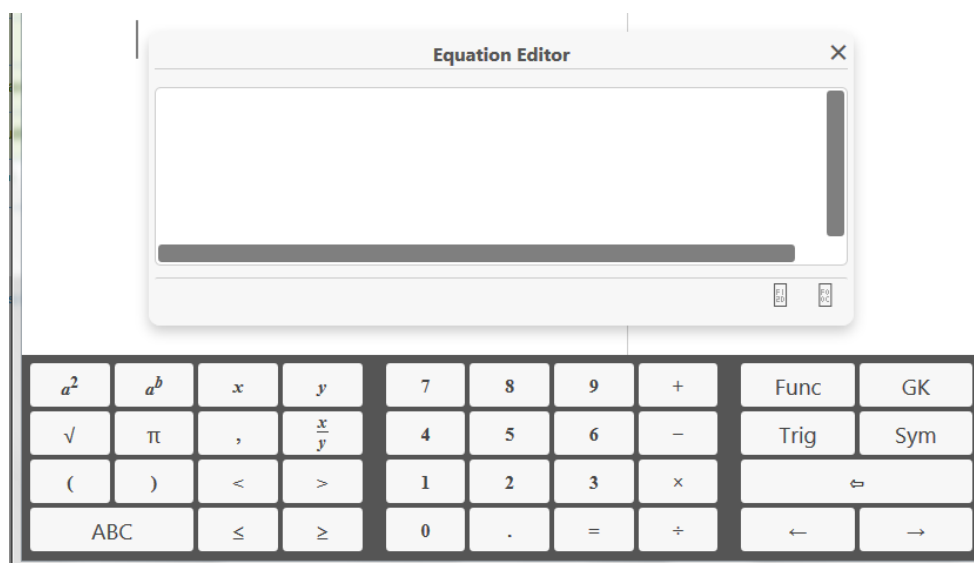

How to use the Whiteboard

The whiteboard area is on the left side. You can use your mouse to draw or the text tool to type on the whiteboard. Any images uploaded will appear on the whiteboard as well. Use the chat box on the right side to converse with your tutor. Type your message in the Chat Input Field to send your message.

SUBSCRIPT: Changes text into subscript

PASTE: Paste text onto the Whiteboard

FONT: Change your font style and font size

MATH SYMBOLS: Enter a mathematical symbol

SCIENCE SYMBOLS: Enter a scientific symbol

EQUATION EDITOR: Click on the Whiteboard and you can type mathematical equations, functions, and symbols in the available box. Press Enter to make the expression appear on the Whiteboard.

LINE: Draw a straight line

SHAPES: Select a shape from the menu to draw it on the Whiteboard

NUMBER LINES and GRAPHS:

Select MIN, MAX and INTERVAL MODE to adjust the minimum, maximum and interval values

COLOR PALETTE: Select from the menu to change pen/text color