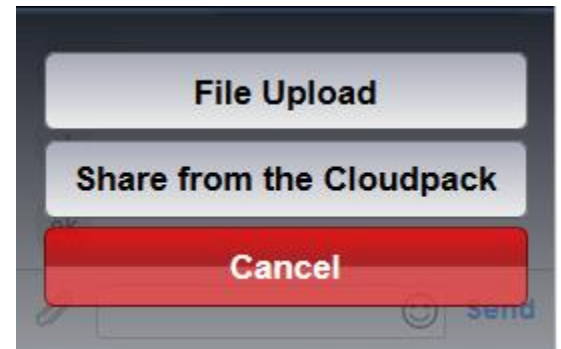

How to Take a Screenshot

Windows

Press **ALT + PrtScn**.

Mac

Press **Command ⌘ + Shift + 3**.

You may then copy (**Ctrl + C / Command ⌘ + C**) paste the screenshot onto the Whiteboard using the **Paste** button.

How to Upload an Image

UPLOAD: Click on the Upload button (bottom left of the Chat Box)

When this menu appears, select **File Upload**.

You can also upload from your **Cloudpack** if you have already stored documents or images there.