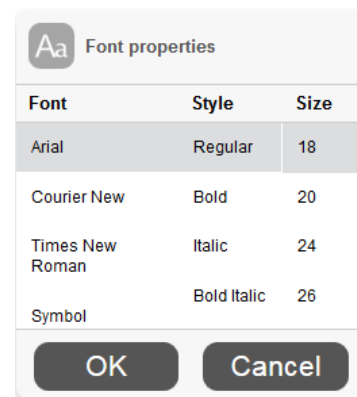

SUBSCRIPT: Changes text into subscript

PASTE: Paste text onto the Whiteboard

FONT: Change your font style and font size

MATH SYMBOLS: Enter a mathematical symbol

SCIENCE SYMBOLS: Enter a scientific symbol

EQUATION EDITOR: Click on the Whiteboard and you can type mathematical equations, functions, and symbols in the available box. Press Enter to make the expression appear on the Whiteboard.

LINE: Draw a straight line

SHAPES: Select a shape from the menu to draw it on the Whiteboard

NUMBER LINES and GRAPHS:

Select MIN, MAX and INTERVAL MODE to adjust the minimum, maximum and interval values

COLOR PALETTE: Select from the menu to change pen/text color