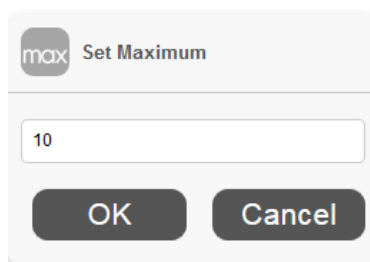

EQUATION EDITOR: Click on the Whiteboard and you can type mathematical equations, functions, and symbols in the available box. Press Enter to make the expression appear on the Whiteboard.

LINE: Draw a straight line

SHAPES: Select a shape from the menu to draw it on the Whiteboard

NUMBER LINES and GRAPHS:

Select MIN, MAX and INTERVAL MODE to adjust the minimum, maximum and interval values

COLOR PALETTE: Select from the menu to change pen/text color