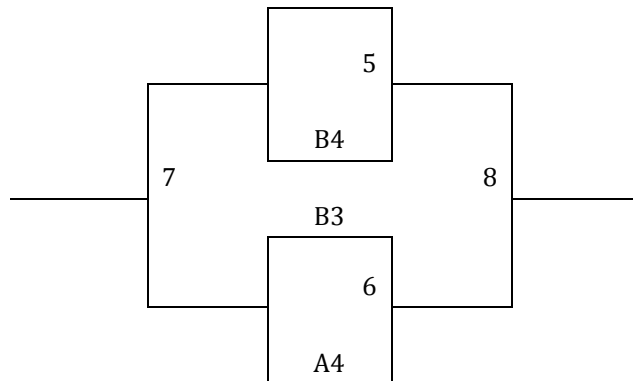

Sunflower State Games
Topeka, KS
July 20-22, 2012
3rd/4th Grade Boys

Pool A	W	L	Pool B		
1. Topeka Ballhogs			5. Olathe Ravens		
2. Emporia Jr. Spartans			6. Topeka Lakers Elite		
3. Little Devils			7. Topeka Attack		
4. WCS Force			8. KS Jayhawks		

Top 2 Teams in Each Pool to Bracket A, Others to Bracket B

Friday	SZ 3	SZ 4	HCC
5:00			
6:00			
7:00			
8:00			
9:00			
Saturday	SZ 3	SZ 4	HCC
8:00			
9:00			
10:00			
11:00			
12:00			
1:00			
2:00	1-2	3-4	
3:00	5-6	7-8	
4:00	1-3	2-4	
5:00	5-7	6-8	
6:00	1-4	2-3	
7:00	5-8	6-7	
8:00			
9:00	G5	G6	
Sunday	SZ 3	SZ 4	HCC
8:00			
9:00	G7	G8	
10:00			
11:00	G1	G2	
12:00			
1:00			
2:00		G4	G3
3:00			
4:00			
5:00			
6:00			
7:00			

B Bracket