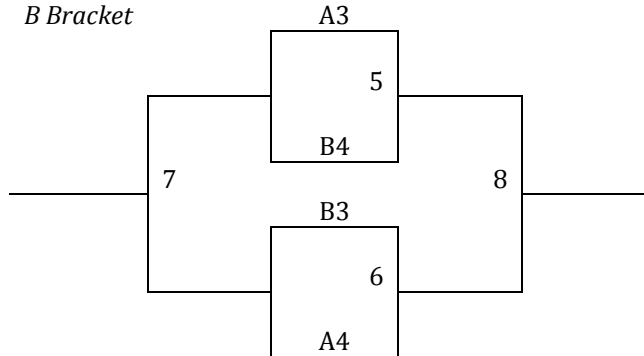

Sunflower State Games
Topeka, KS
July 20-22, 2012

11/12th Grade Boys – Division II

Pool A	W	L	Pool B		
1. Tecumseh T-Birds			5. Sabetha		
2. Lakeside Legends			6. KS Chargers		
3. Wanamaker Mustangs			7. Valley Heights Mustangs		
4. Council Grove Braves			8. Olpe		

Top 2 Teams in Each Pool to Bracket A, Others to Bracket B

Friday	Lee 1	Lee 2
5:00		
6:00		
7:00		
8:00		
9:00		
Saturday	Lee 1	Lee 2
8:00		
9:00		
10:00		
11:00		
12:00		
1:00		
2:00	1-2	3-4
3:00	5-6	7-8
4:00	1-3	2-4
5:00	5-8	6-7
6:00	2-3	1-4
7:00	6-8	5-7
8:00		
9:00	G5	G6
Sunday	Lee 1	Lee 2
8:00	G1	G2
9:00	G7	
10:00	G8	
11:00	G3	
12:00	G4	
1:00		
2:00		
3:00		
4:00		
5:00		
6:00		
7:00		

B Bracket