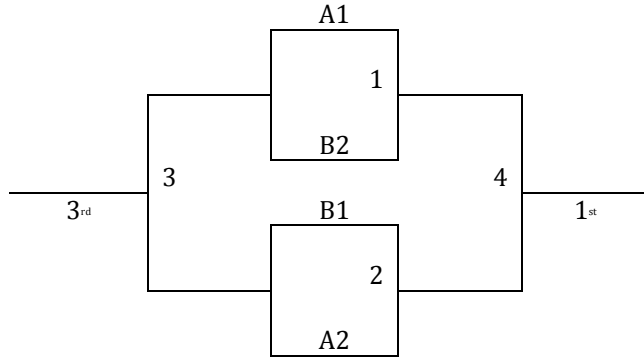

11/12th Grade Boys – Division I

Pool A	W	L	Pool B		
1. KS Mavericks			5. KS Hawks		
2. Manhattan Indians			6. Lawrence Cougars		
3. Marysville			7. Wamego Red Raiders		
4. Coffeyville Magic			8. Falcons		

Top 2 Teams in Each Pool to Bracket A, Others to Bracket B

Friday	Lee 1	Lee 2
5:00		
6:00		
7:00		
8:00		
9:00		
Saturday	Lee 1	Lee 2
8:00	1-2	3-4
9:00	5-6	7-8
10:00	1-3	2-4
11:00	5-8	6-7
12:00	2-3	1-4
1:00	6-8	5-7
2:00		
3:00		
4:00		
5:00		
6:00		
7:00		
8:00	G5	G6
9:00		
Sunday	Lee 1	Lee 2
8:00		
9:00		
10:00		
11:00		
12:00		
1:00	G1	
2:00	G2	
3:00	G7	
4:00	G8	
5:00	G3	
6:00	G4	
7:00		

A Bracket