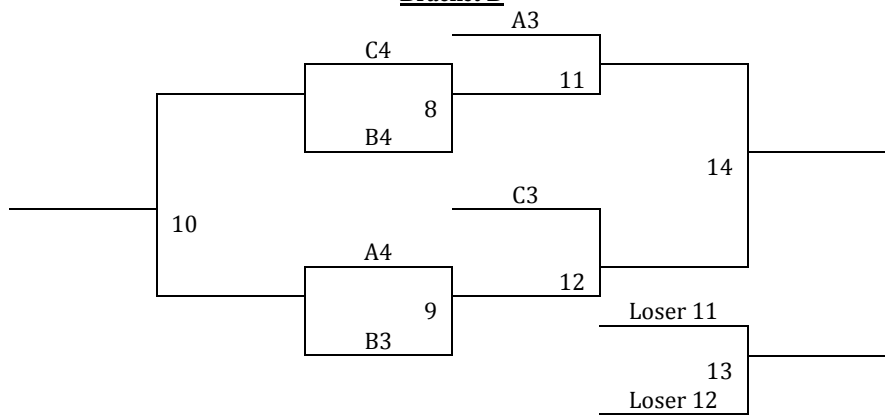

Sunflower State Games
Topeka, KS
July 20-22, 2012
7th Grade Boys

Bracket A

Bracket B