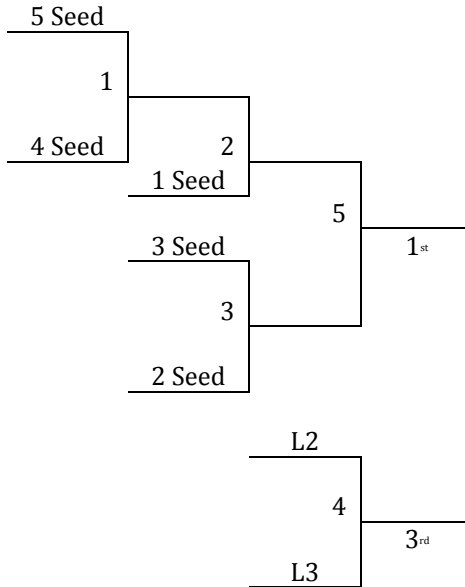

Sunflower State Games
Topeka, KS
July 20-22, 2012
9/10th Grade Boys

Pool A	W	L
1. OC Stars		
2. KS Terrapins		
3. KC Legacy 15's		
4. KS Horns		
5. Topeka Titans		

All teams to bracket play

Friday	TCS	Whit
5:00		
6:00		
7:00		
8:00		
9:00		
Saturday	TCS	Whit
8:00	1-2	
9:00	3-4	
10:00	1-5	
11:00	2-3	
12:00	4-5	
1:00	1-3	
2:00	2-4	
3:00	3-5	
4:00	1-4	
5:00		
6:00		
7:00		
8:00		2-5
9:00		
Sunday	TCS	Whit
8:00		
9:00		
10:00		
11:00	G1	
12:00	G3	
1:00	G2	
2:00		
3:00		
4:00		G4
5:00		
6:00	G5	
7:00