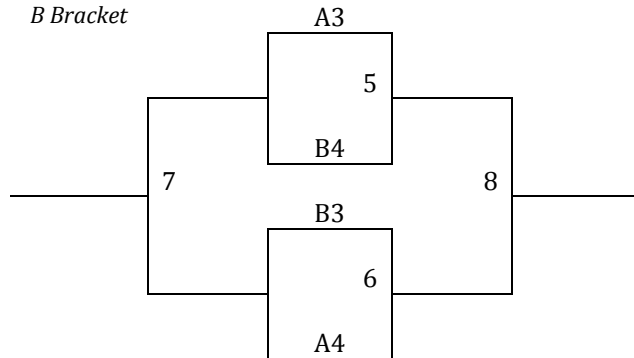

Sunflower State Games
Topeka, KS
July 20-22, 2012
5th Grade Boys

Pool A	W	L	Pool B		
1. WCS - KS			5. KS Mavericks		
2. Topeka Ice Storm			6. Chanute Blues		
3. SEK Hoops			7. Topeka Vikings		
4. Circle Swish			8. Emporia Jr. Spartans		

Top 2 Teams in Each Pool to Bracket A, Others to Bracket B

Friday	SZ 3	SZ4	GCC
5:00			
6:00			
7:00			
8:00			
9:00			
Saturday	SZ 3	SZ4	GCC
8:00			
9:00			
10:00			
11:00			
12:00			
1:00			1-2
2:00			3-4
3:00			5-6
4:00			7-8
5:00			1-3
6:00			2-4
7:00			5-7
8:00			6-8
9:00			1-4
Sunday	SZ 3	SZ4	GCC
8:00			
9:00			
10:00			
11:00			
12:00			
1:00	2-3	5-8	
2:00	6-7	--	
3:00	G5	G6	
4:00	G1	G2	
5:00	G7	G8	
6:00	G3	G4	
7:00			

B Bracket