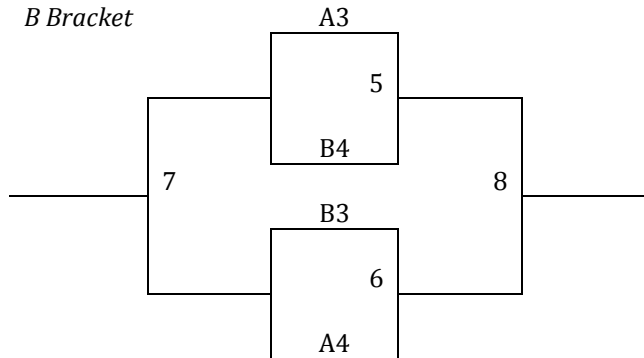

Sunflower State Games
Topeka, KS
July 20-22, 2012
4th/5th Grade Girls

Pool A	W	L	Pool B		
1. Wichita Lady Magic			5. Topeka Swoosh		
2. MoKan Eclipse Red 4th			6. Dream Team Elite 2019		
3. Lawrence Magic			7. Blue Aces		
4. Kansas Force			8. MoKan Eclipse Black		

Top 2 Teams in Each Pool to Bracket A, Others to Bracket B

Friday	SZ 3	SZ 4
5:00		
6:00		
7:00		
8:00		
9:00		
Saturday	SZ 3	SZ 4
8:00	1-2	3-4
9:00	5-6	7-8
10:00	1-3	2-4
11:00	5-7	6-8
12:00	1-4	2-3
1:00	5-8	6-7
2:00		
3:00		
4:00		
5:00		
6:00		
7:00		
8:00	G5	G6
9:00		
Sunday	SZ 3	SZ 4
8:00	G7	G8
9:00		
10:00	G1	G2
11:00		
12:00	G3	G4
1:00		
2:00		
3:00		
4:00		
5:00		
6:00		
7:00		

B Bracket