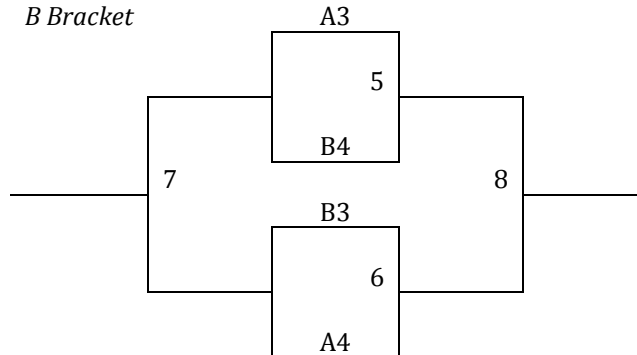

Sunflower State Games
Topeka, KS
July 20-22, 2012
9/10th Grade Girls Division

Schedule Updated 7-16-12

<u>Pool A</u>	<u>W</u>	<u>L</u>	<u>Pool B</u>		
1. Sabetha Silver Stars			5. Dynamite		
2. Cherryvale Chargers			6. Wildcats Gold		
3. Wildcats White			7. KC Lady Tigers		
4. KS Lady Cobras			8. Louisburg Wildcats		

Top 2 Teams in Each Pool to Bracket A, Others to Bracket B

Friday	Whit
5:00	
6:00	
7:00	
8:00	
9:00	
Saturday	Whit
8:00	1-2
9:00	3-4
10:00	5-6
11:00	7-8
12:00	1-3
1:00	2-4
2:00	5-7
3:00	6-8
4:00	1-4
5:00	2-3
6:00	5-8
7:00	6-7
8:00	
9:00	
Sunday	Whit
8:00	G5
9:00	G6
10:00	G1
11:00	G2
12:00	G7
1:00	G8
2:00	G3
3:00	G4
4:00	
5:00	
6:00	
7:00	

B Bracket