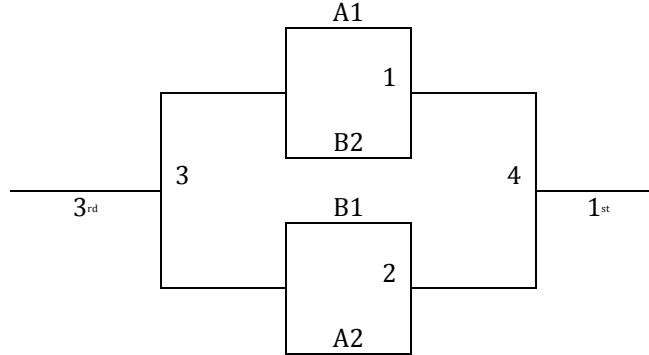

Sunflower State Games
Topeka, KS
July 20-22, 2012
6th Grade Girls

Pool A	W	L	Pool B		
1. KS Eclipse 6th Sparq			6. MoKan Eclipse Red 5th		
2. Lady Devils			7. Lady Dawgs		
3. LC Xtreme			8. Riley County Falcons		
4. Lady Prospects 11U			9. CobraCats		
5. Flint Hills Thunderbolts					

Top 2 Teams in Each Pool to Bracket A, Others to Bracket B

Friday	SZ 2
5:00	
6:00	
7:00	
8:00	
9:00	
Saturday	SZ 2
8:00	1-2
9:00	3-4
10:00	1-5
11:00	2-3
12:00	4-5
1:00	6-7
2:00	8-9
3:00	1-3
4:00	2-4
5:00	3-5
6:00	6-8
7:00	7-9
8:00	1-4
9:00	2-5
Sunday	SZ 2
8:00	6-9
9:00	7-8
10:00	G5
11:00	G7
12:00	G6
1:00	G1
2:00	G2
3:00	G8
4:00	G9
5:00	G3
6:00	G4

A Bracket