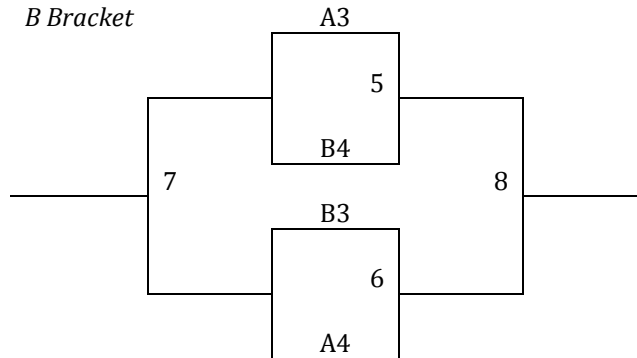

Sunflower State Games
Topeka, KS
July 20-22, 2012
8th Grade Boys

Pool A	W	L	Pool B		
1. Young Guns			5. Topeka Lakers Elite		
2. Topeka Thunder			6. Shawnee County Prospects		
3. Sabetha			7. Olpe		
4. JC Bombers			8. All Frontier Attack		

Top 2 Teams in Each Pool to Bracket A, Others to Bracket B

Friday	CCC
5:00	
6:00	
7:00	
8:00	
9:00	
Saturday	CCC
8:00	1-4
9:00	5-7
10:00	6-8
11:00	1-2
12:00	3-4
1:00	5-6
2:00	7-8
3:00	
4:00	
5:00	1-3
6:00	2-4
7:00	
8:00	
9:00	
Sunday	CCC
8:00	2-3
9:00	5-8
10:00	6-7
11:00	G5
12:00	G6
1:00	G1
2:00	G2
3:00	G7
4:00	G8
5:00	G3
6:00	G4
7:00	

B Bracket