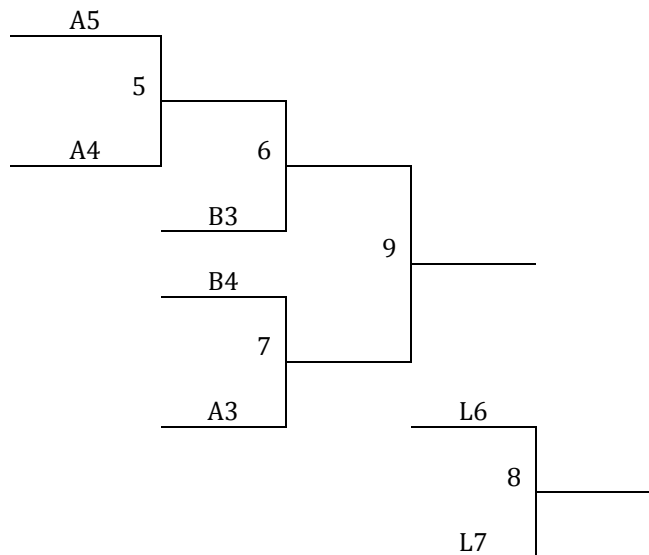

Sunflower State Games
Topeka, KS
July 20-22, 2012
6th Grade Girls

Pool A	W	L	Pool B		
1. KS Eclipse 6th Sparq			6. MoKan Eclipse Red 5th		
2. Lady Devils			7. Lady Dawgs		
3. LC Xtreme			8. Riley County Falcons		
4. Lady Prospects 11U			9. CobraCats		
5. Flint Hills Thunderbolts					

Top 2 Teams in Each Pool to Bracket A, Others to Bracket B

Friday	SZ 2
5:00	
6:00	
7:00	
8:00	
9:00	
Saturday	SZ 2
8:00	1-2
9:00	3-4
10:00	1-5
11:00	2-3
12:00	4-5
1:00	6-7
2:00	8-9
3:00	1-3
4:00	2-4
5:00	3-5
6:00	6-8
7:00	7-9
8:00	1-4
9:00	2-5
Sunday	SZ 2
8:00	6-9
9:00	7-8
10:00	G5
11:00	G7
12:00	G6
1:00	G1
2:00	G2
3:00	G8
4:00	G9
5:00	G3
6:00	G4

B Bracket