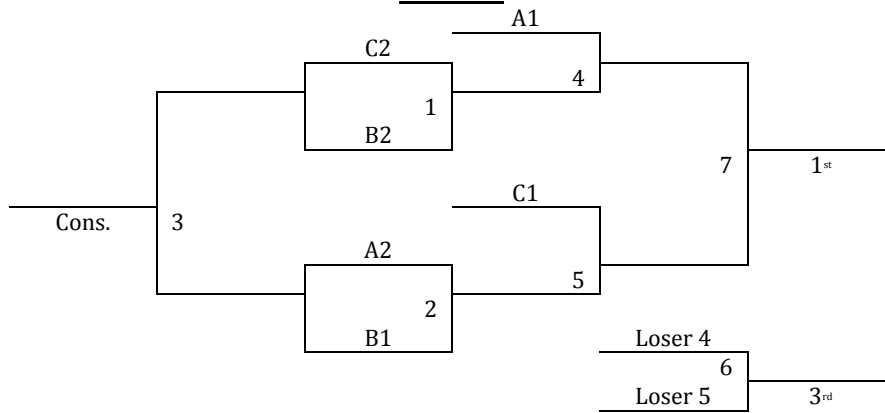

Sunflower State Games
Topeka, KS
July 20-22, 2012
7th Grade Boys

Bracket A