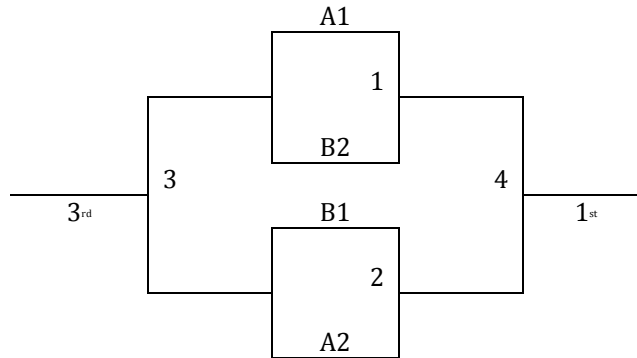

Sunflower State Games
Topeka, KS
July 20-22, 2012
8th Grade Boys

Pool A	W	L	Pool B		
1. Young Guns			5. Topeka Lakers Elite		
2. Topeka Thunder			6. Shawnee County Prospects		
3. Sabetha			7. Olpe		
4. JC Bombers			8. All Frontier Attack		

Top 2 Teams in Each Pool to Bracket A, Others to Bracket B

Friday	CCC
5:00	
6:00	
7:00	
8:00	
9:00	
Saturday	CCC
8:00	1-4
9:00	5-7
10:00	6-8
11:00	1-2
12:00	3-4
1:00	5-6
2:00	7-8
3:00	
4:00	
5:00	1-3
6:00	2-4
7:00	
8:00	
9:00	
Sunday	CCC
8:00	2-3
9:00	5-8
10:00	6-7
11:00	G5
12:00	G6
1:00	G1
2:00	G2
3:00	G7
4:00	G8
5:00	G3
6:00	G4
7:00	

A Bracket