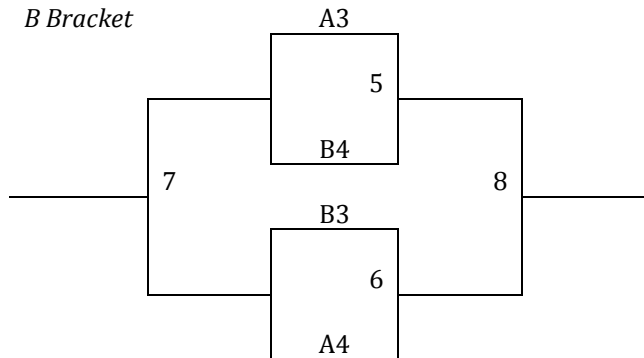

11/12th Grade Boys – Division I

Pool A	W	L	Pool B		
1. KS Mavericks			5. KS Hawks		
2. Manhattan Indians			6. Lawrence Cougars		
3. Marysville			7. Wamego Red Raiders		
4. Coffeyville Magic			8. Falcons		

Top 2 Teams in Each Pool to Bracket A, Others to Bracket B

Friday	Lee 1	Lee 2
5:00		
6:00		
7:00		
8:00		
9:00		
Saturday	Lee 1	Lee 2
8:00	1-2	3-4
9:00	5-6	7-8
10:00	1-3	2-4
11:00	5-8	6-7
12:00	2-3	1-4
1:00	6-8	5-7
2:00		
3:00		
4:00		
5:00		
6:00		
7:00		
8:00	G5	G6
9:00		
Sunday	Lee 1	Lee 2
8:00		
9:00		
10:00		
11:00		
12:00		
1:00	G1	
2:00	G2	
3:00	G7	
4:00	G8	
5:00	G3	
6:00	G4	
7:00		

B Bracket