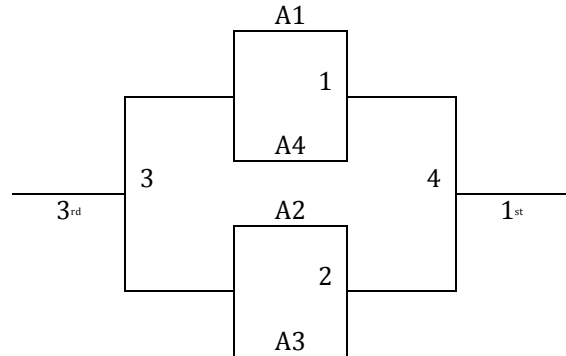

Sunflower State Games
Topeka, KS
July 20-22, 2012
7th Grade Girls

Pool A	W	L
1. Lady ICT Elite		
2. Traveling Troopers		
3. Topeka Lady Vikes		
4. Olpe		

All teams to bracket play

Friday	Whit	CCHS	CCC	HCC
5:00				
6:00				
7:00				
8:00				
9:00				
Saturday	Whit	CCHS	CCC	HCC
8:00				
9:00				
10:00				
11:00				
12:00				
1:00				
2:00				
3:00			1-2	
4:00			3-4	
5:00				
6:00				
7:00				
8:00				
9:00	1-4	2-3		
Sunday	Whit	CCHS	CCC	HCC
8:00				
9:00				2-4
10:00				1-3
11:00				
12:00				G1
1:00				G2
2:00				
3:00				G3
4:00				G4
5:00				
6:00