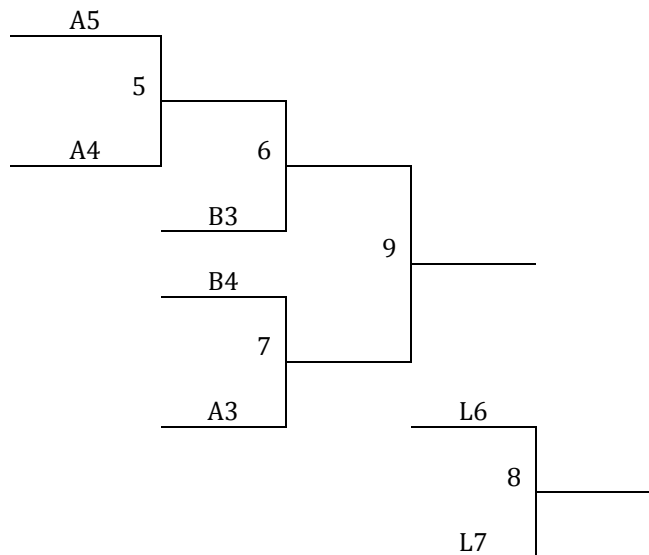

Sunflower State Games
Topeka, KS
July 20-22, 2012
6th Grade Boys

Pool A	W	L	Pool B		
1. KS Outlaws			6. OSC Stars		
2. Manhattan Nets - KS			7. Top City		
3. WCS Press			8. Emporia Jr. Spartans		
4. Augusta Thunder			9. Topeka Ballhoggs		
5. Jr. Raiders - KS					

Top 2 Teams in Each Pool to Bracket A, Others to Bracket B

Friday	SZ 1
5:00	
6:00	
7:00	
8:00	
9:00	
Saturday	SZ 1
8:00	1-2
9:00	3-4
10:00	1-5
11:00	2-3
12:00	4-5
1:00	6-7
2:00	8-9
3:00	1-3
4:00	2-4
5:00	3-5
6:00	6-8
7:00	7-9
8:00	1-4
9:00	2-5
Sunday	SZ 1
8:00	6-9
9:00	7-8
10:00	G5
11:00	G7
12:00	G6
1:00	G1
2:00	G2
3:00	G8
4:00	G9
5:00	G3
6:00	G4

B Bracket