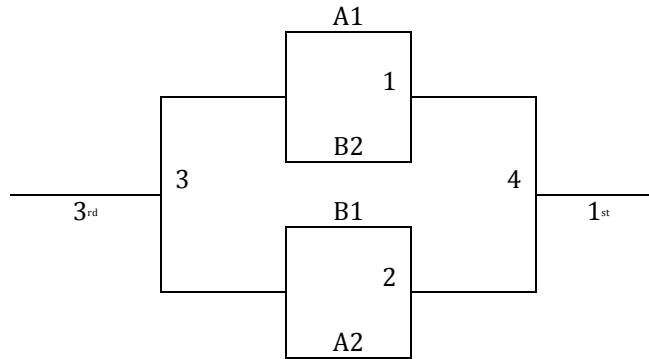

Sunflower State Games
Topeka, KS
July 20-22, 2012
6th Grade Boys

Pool A	W	L	Pool B		
1. KS Outlaws			6. OSC Stars		
2. Manhattan Nets - KS			7. Top City		
3. WCS Press			8. Emporia Jr. Spartans		
4. Augusta Thunder			9. Topeka Ballhoggs		
5. Jr. Raiders - KS					

Top 2 Teams in Each Pool to Bracket A, Others to Bracket B

Friday	SZ 1
5:00	
6:00	
7:00	
8:00	
9:00	
Saturday	SZ 1
8:00	1-2
9:00	3-4
10:00	1-5
11:00	2-3
12:00	4-5
1:00	6-7
2:00	8-9
3:00	1-3
4:00	2-4
5:00	3-5
6:00	6-8
7:00	7-9
8:00	1-4
9:00	2-5
Sunday	SZ 1
8:00	6-9
9:00	7-8
10:00	G5
11:00	G7
12:00	G6
1:00	G1
2:00	G2
3:00	G8
4:00	G9
5:00	G3
6:00	G4

A Bracket