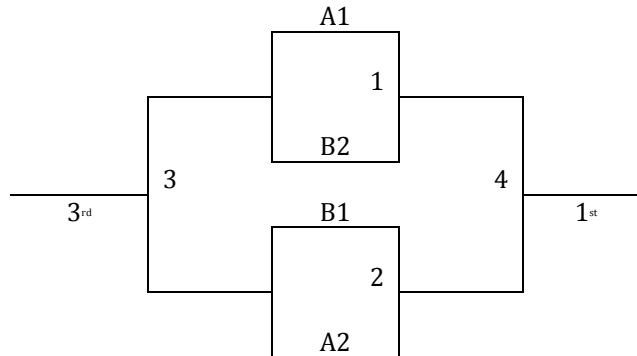

Sunflower State Games
Topeka, KS
July 20-22, 2012
9/10th Grade Girls Division

Schedule Updated 7-16-12

<u>Pool A</u>	<u>W</u>	<u>L</u>	<u>Pool B</u>		
1. Sabetha Silver Stars			5. Dynamite		
2. Cherryvale Chargers			6. Wildcats Gold		
3. Wildcats White			7. KC Lady Tigers		
4. KS Lady Cobras			8. Louisburg Wildcats		

Top 2 Teams in Each Pool to Bracket A, Others to Bracket B

Friday	Whit
5:00	
6:00	
7:00	
8:00	
9:00	
Saturday	Whit
8:00	1-2
9:00	3-4
10:00	5-6
11:00	7-8
12:00	1-3
1:00	2-4
2:00	5-7
3:00	6-8
4:00	1-4
5:00	2-3
6:00	5-8
7:00	6-7
8:00	
9:00	
Sunday	Whit
8:00	G5
9:00	G6
10:00	G1
11:00	G2
12:00	G7
1:00	G8
2:00	G3
3:00	G4
4:00	
5:00	
6:00	
7:00	

A Bracket