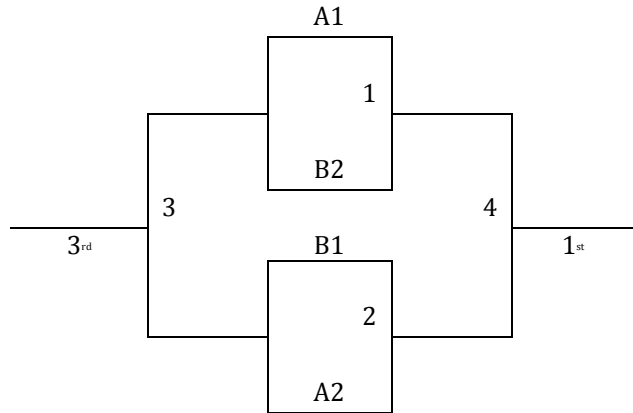

Sunflower State Games
Topeka, KS
July 20-22, 2012
3rd/4th Grade Boys

Pool A	W	L	Pool B		
1. Topeka Ballhogs			5. Olathe Ravens		
2. Emporia Jr. Spartans			6. Topeka Lakers Elite		
3. Little Devils			7. Topeka Attack		
4. WCS Force			8. KS Jayhawks		

Top 2 Teams in Each Pool to Bracket A, Others to Bracket B

Friday	SZ 3	SZ 4	HCC
5:00			
6:00			
7:00			
8:00			
9:00			
Saturday	SZ 3	SZ 4	HCC
8:00			
9:00			
10:00			
11:00			
12:00			
1:00			
2:00	1-2	3-4	
3:00	5-6	7-8	
4:00	1-3	2-4	
5:00	5-7	6-8	
6:00	1-4	2-3	
7:00	5-8	6-7	
8:00			
9:00	G5	G6	
Sunday	SZ 3	SZ 4	HCC
8:00			
9:00	G7	G8	
10:00			
11:00	G1	G2	
12:00			
1:00			
2:00		G4	G3
3:00			
4:00			
5:00			
6:00			
7:00			

A Bracket