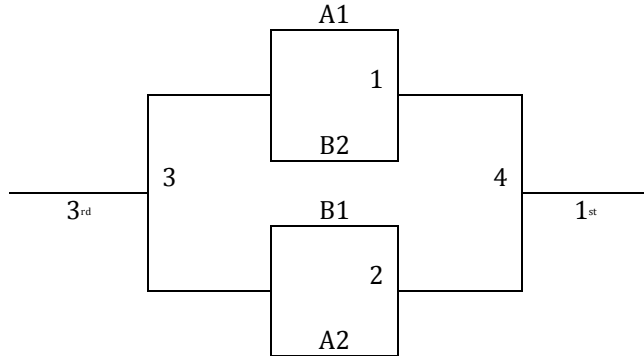

Sunflower State Games
Topeka, KS
July 20-22, 2012

11/12th Grade Boys – Division II

Pool A	W	L	Pool B		
1. Tecumseh T-Birds			5. Sabetha		
2. Lakeside Legends			6. KS Chargers		
3. Wanamaker Mustangs			7. Valley Heights Mustangs		
4. Council Grove Braves			8. Olpe		

Top 2 Teams in Each Pool to Bracket A, Others to Bracket B

Friday	Lee 1	Lee 2
5:00		
6:00		
7:00		
8:00		
9:00		
Saturday	Lee 1	Lee 2
8:00		
9:00		
10:00		
11:00		
12:00		
1:00		
2:00	1-2	3-4
3:00	5-6	7-8
4:00	1-3	2-4
5:00	5-8	6-7
6:00	2-3	1-4
7:00	6-8	5-7
8:00		
9:00	G5	G6
Sunday	Lee 1	Lee 2
8:00	G1	G2
9:00	G7	
10:00	G8	
11:00	G3	
12:00	G4	
1:00		
2:00		
3:00		
4:00		
5:00		
6:00		
7:00		

A Bracket