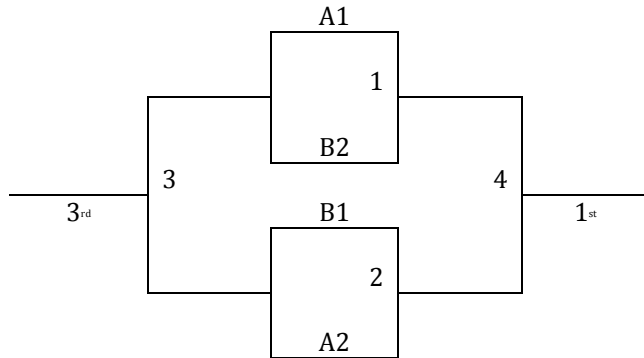

Sunflower State Games
Topeka, KS
July 20-22, 2012
4th/5th Grade Girls

Pool A	W	L	Pool B		
1. Wichita Lady Magic			5. Topeka Swoosh		
2. MoKan Eclipse Red 4th			6. Dream Team Elite 2019		
3. Lawrence Magic			7. Blue Aces		
4. Kansas Force			8. MoKan Eclipse Black		

Top 2 Teams in Each Pool to Bracket A, Others to Bracket B

Friday	SZ 3	SZ 4
5:00		
6:00		
7:00		
8:00		
9:00		
Saturday	SZ 3	SZ 4
8:00	1-2	3-4
9:00	5-6	7-8
10:00	1-3	2-4
11:00	5-7	6-8
12:00	1-4	2-3
1:00	5-8	6-7
2:00		
3:00		
4:00		
5:00		
6:00		
7:00		
8:00	G5	G6
9:00		
Sunday	SZ 3	SZ 4
8:00	G7	G8
9:00		
10:00	G1	G2
11:00		
12:00	G3	G4
1:00		
2:00		
3:00		
4:00		
5:00		
6:00		
7:00		

A Bracket