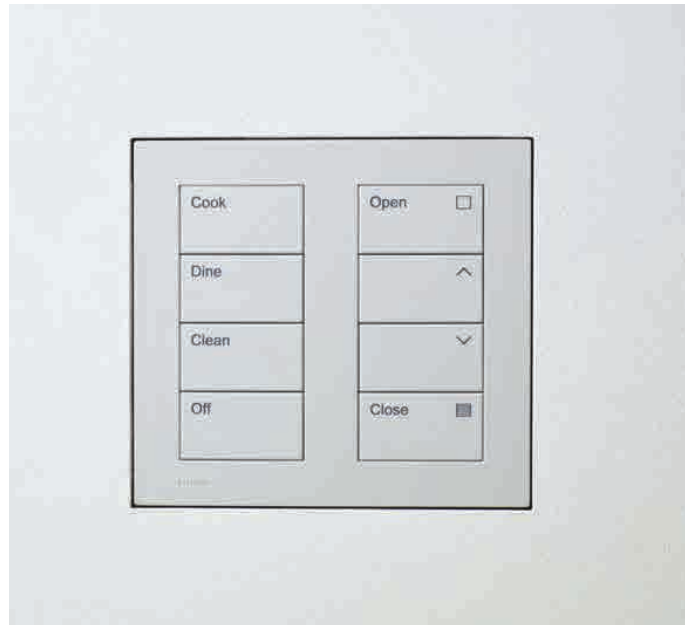

Palladiom International Matte keypad flush in wall