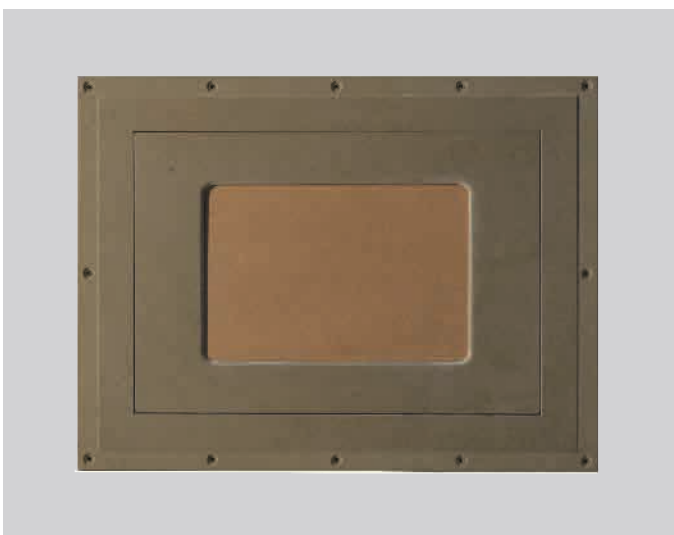

iPad invisible mount. Flush mounted into wall.

Perfect finish. Held in by magnets, easily removed.

Manual Mount - door version. Upgradable.

Also available in lockable version for commercial/

Pre-construction board, ready for mounting.