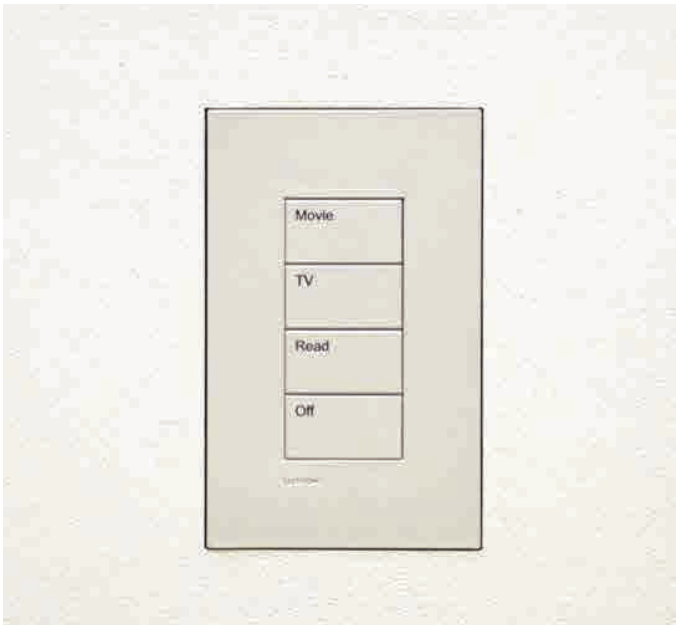

Palladiom US/Australian Matte keypad flush in wall