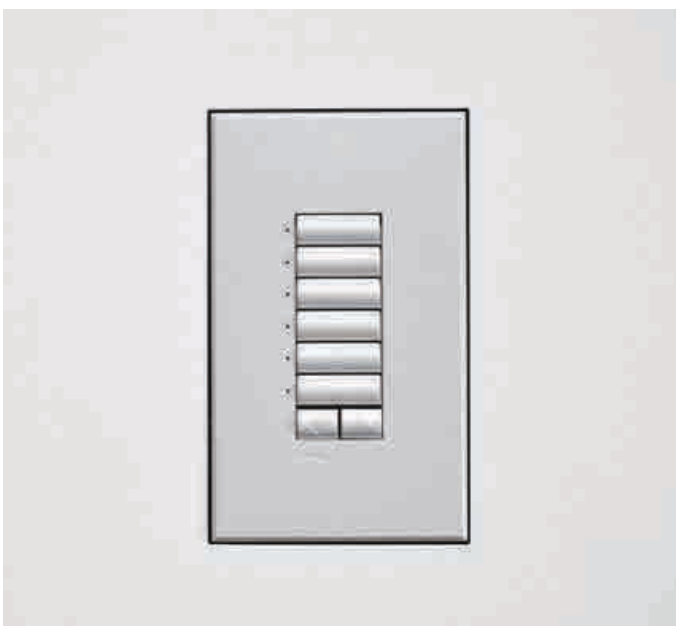

6 Button SeeTouch Matte keypad flush in wall