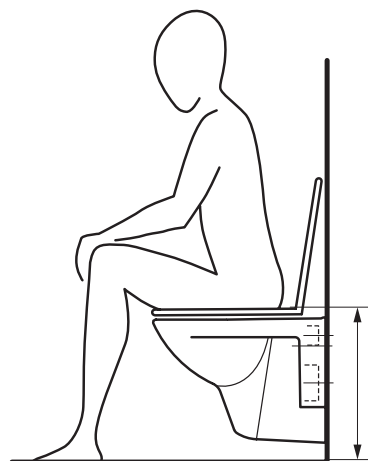

Lb3 Comfort WCs – for greater comfort: The seat position is 6 cm higher which makes it considerably easier to sit down, allows a more ergonomic sitting position and lets you stand up more easily. It fits existing connections, which makes replacement clean and easy.

- seating position raised by 6 cm for more comfort
- knee angle of about 90° for ergonomic sitting position and ease of sitting and standing
- easy installation due to standard fixing dimensions (e.g. for renovation)

Standard
42 cm