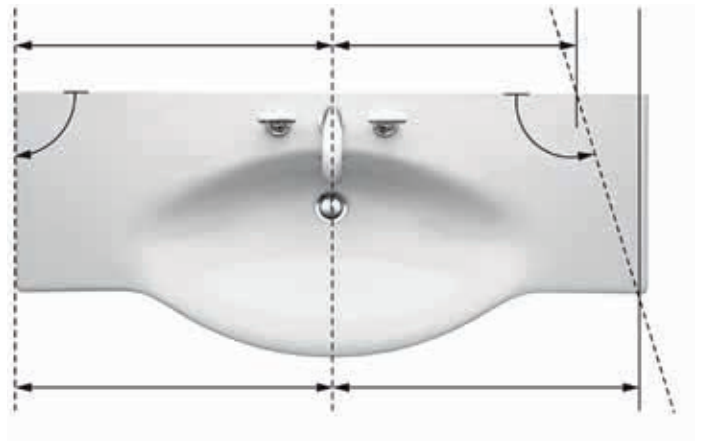

reddot design award  
winner 2011

German  
Design Award  
NOMINEE 2013

➔ Bathroom Furniture chapter

The large palace washbasins (from a length of 120 cm) can be ordered made-to-measure from our factory. Thanks to our innovative production engineering, our sanitary ware fits precisely into bathroom plans. The sanitary ware can be cut, also diagonally. Freestanding side components can also be manufactured to precise measurements without having to add on side panels with visible joints.

Whether wall-mounted or floor-standing – the range of palace WC and bidet models covers all applications. Ingenious: An ergonomic form, also as wall-hung WC compact, with concealed mountings. An optional WC seat with lowering system is also available.