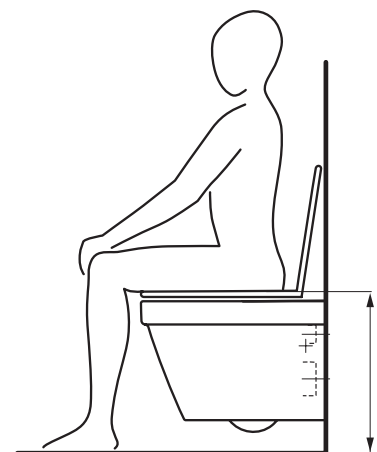

Comfort
48 cm