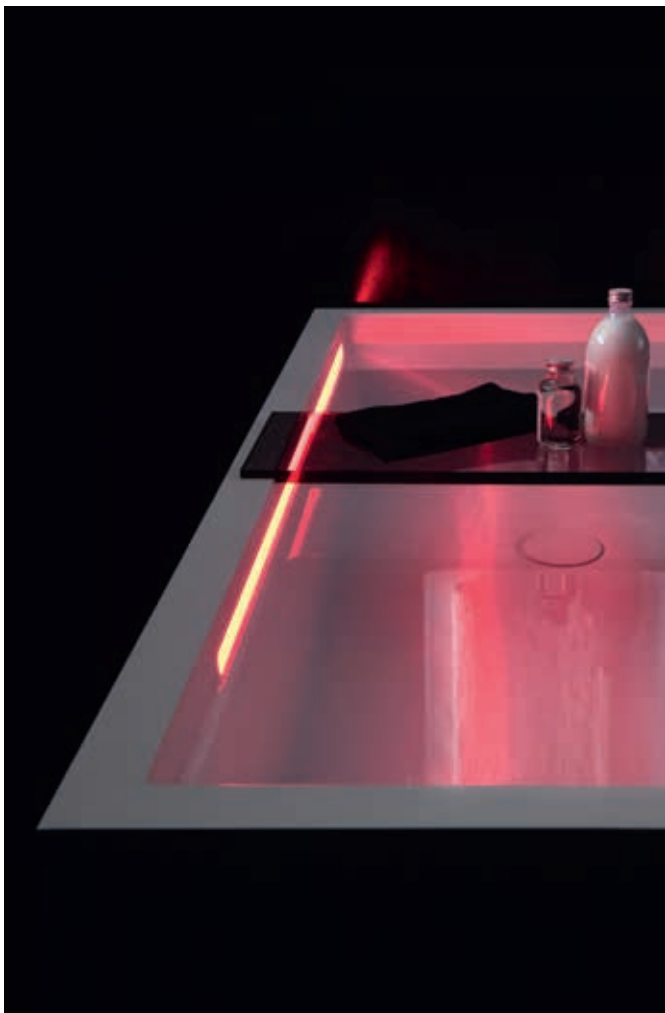

LAUFEN complements the Kartell by LAUFEN fittings range with wall-mounted faucets for washbasins, bathtubs and showers. They provide the user with a convenient storage space for personal accessories and can be installed quickly and easily thanks to the innovative flush-mounted Simibox 1 point unit.