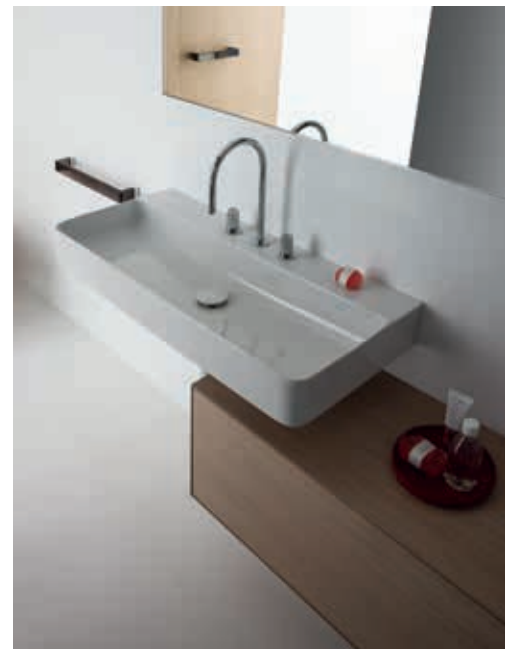

Suited to the SaphirKeramik objects, Konstantin Grcic has designed a compact, free-standing bathtub in the dimensions 1600x750x520 mm. The oval tub weaves a sense of harmony into the bathroom with its lightness and elegance, created by its extremely narrow edges, and fits perfectly with fine washbasins. As LAUFEN manufactures the bathtub from the solid surface material Sentec, it can be crafted as a single layer in one mould without sacrificing integrated overflow, while also reducing the bathtub's weight.

Val also includes a rectangular and an asymmetrical washbasin bowl as well as a partially concealed washbasin, each of which is equipped with built-in storage space and has a tactile surface texture that creates semi-dry areas. Also belonging to Val are circular and rectangular storage trays made of SaphirKeramik, both of which have tactile surface structures. All washbasins are available with or without overflow.