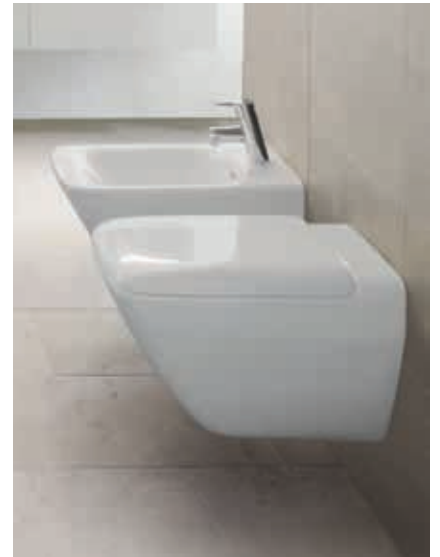

reddot design award  
winner 2011

German  
Design Award  
NOMINEE 2013

➔ Bathroom Furniture chapter

The large palace washbasins (from a length of 120 cm) can be ordered made-to-measure from our factory. Thanks to our innovative production engineering, our sanitary ware fits precisely into bathroom plans. The sanitary ware can be cut, also diagonally. Freestanding side components can also be manufactured to precise measurements without having to add on side panels with visible joints.

Whether wall-mounted or floor-standing – the range of palace WC and bidet models covers all applications. Ingenious: An ergonomic form, also as wall-hung WC compact, with concealed mountings. An optional WC seat with lowering system is also available.