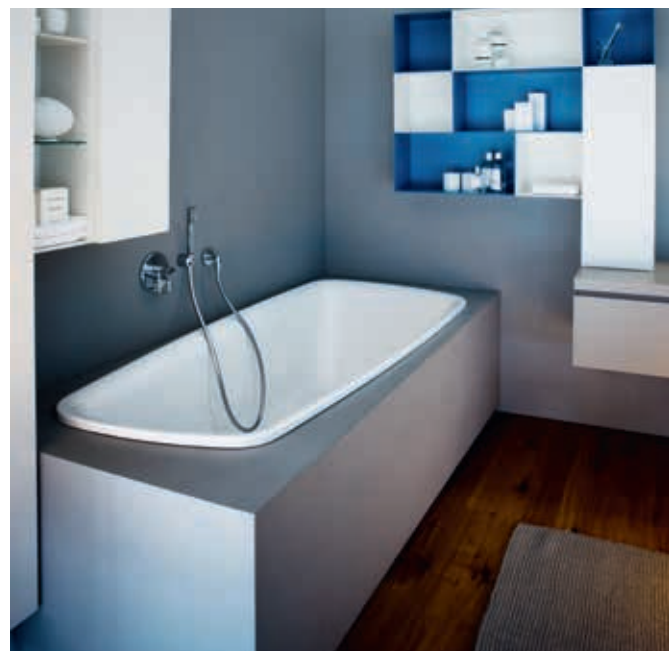

Symmetrical and asymmetrical bathtubs made of acrylic and Sentec mineral material. The PALOMBA COLLECTION takes pure geometry to a new level. A modern international bathroom, thanks to essential shapes that are unique, sensual and readily combinable. These innovative and unprecedented creations mark the start of a new chapter in the art of bathroom design.