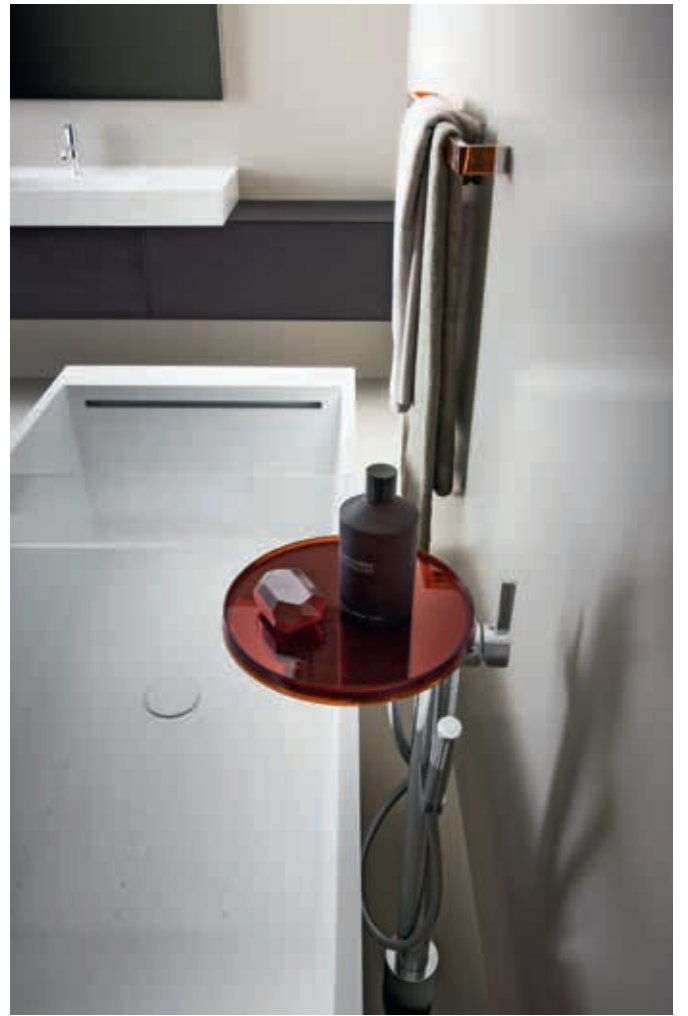

To this collection we have also added an easy to clean rimless toilet and space saving vanity units for guest bathroom washbasins. Vanity units with one or two drawers for 90cm and 120cm washbasins. With its products Kartell by LAUFEN furthers its reputation as a complete bathroom collection, offering innovative and stylish options for exceptional bathrooms, both compact and generously sized.

The line of fittings in the Kartell by LAUFEN range combines quality design and pure lifestyle in one. LAUFEN has expanded its range with elegant fittings and single lever operation. To select from is a washbasin faucet, a column faucet for countertop bowls as well as a bidet faucet and a 2-hole faucet with swivel spout and individually positionable operation.

LAUFEN complements the Kartell by LAUFEN fittings range with wall-mounted faucets for washbasins, bathtubs and showers. They provide the user with a convenient storage space for personal accessories and can be installed quickly and easily thanks to the innovative flush-mounted Simibox 1 point unit.