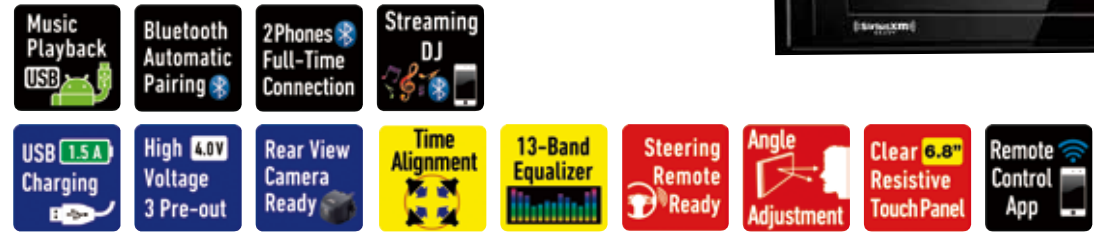

KW-V430BT
DVD/CD/USB Receiver with 6.8-inch Clear Resistive Touch Panel (6.8" WVGA) and Built-In Bluetooth® Wireless Technology

6.8" WVGA **ELKAMELEON**