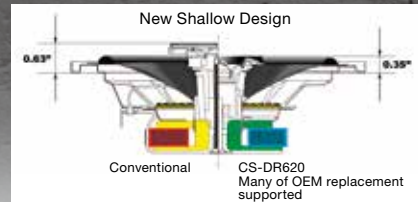

Hear Every Sound, Feel Every Beat

DR Series Speakers

Carbon Mica Cone
Robust and lightweight carbon mica material provides highly responsive, clear and undistorted reproduction.

Balanced Neodymium Tweeter
Provides detailed high range and smooth mid range. Installable vehicle types are greatly increased thanks to its shorter height.

Wide Opening Grill
Grill's opening ratio is 30% wider than the conventional model, enabling increased durability and clear sound.

Hybrid Surround
Rubber Coated Cloth with increased mobility enables high efficiency and improved follow-up to audio signals.

Small-Design Tweeter Cover
Newly developed small cover significantly reduces areas that interfere with the woofer cone. High-quality sound is assured.