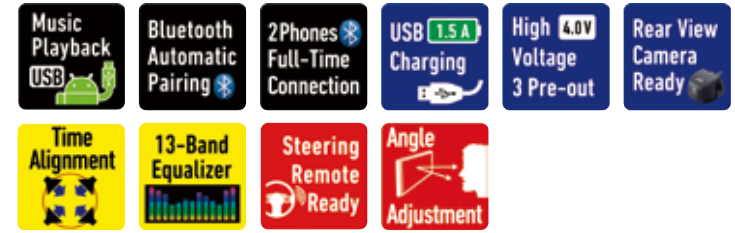

KD-AV41BT 3" QVGA
DVD/CD/USB Receiver with 3-inch Monitor and Built-in Bluetooth® Wireless Technology