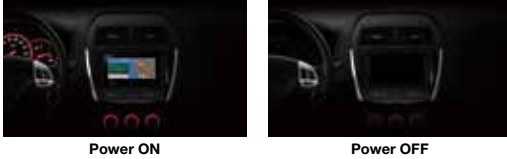

6.8" Clear Resistive Touch Panel

WVGA Display with El Kameleon Concept
El Kameleon stealth design turns the entire face of the unit black when the ignition is turned off, so it meshes seamlessly with the interior. Turn it back on and the high-visibility 6.8" WVGA display reappears like magic.

Face plate fades into the shadows when ignition is turned off.