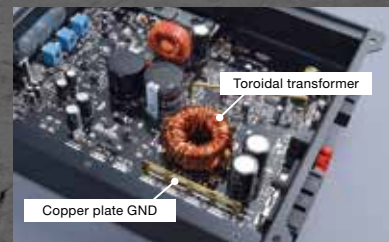

DR Series Amplifiers

Toroidal Transformer
Stable power supply is assured thanks to a large-size toroidal transformer. Its high winding density and low flux leakage improves conversion efficiency of the power. The result is natural and powerful music playback throughout the volume range.

Enhanced GND

KS-DR3001D/DR3005D offers a copper plate for the ground. Its low resistance value reduces loss of voltage to deliver clear sound with less distortion.

Speaker-level Inputs for Easy Installation

DR Series amplifiers feature speaker level inputs with Auto Turn-on function. Installation is possible without having to detach the headunit.

AX5 Series Amplifiers

- One Side Wiring
- Detachable Side Covers
- RCA & Speaker Inputs

	KS-AX5101D	KS-AX5102	KS-AX5104
Type	Class-D	Class-AB	Class-AB
Channels	Mono	2-ch	4-ch
Max Power	1000W	600W	1000W
RMS Power (2Ω)	500W x 1	150W x 2	100W x 4
RMS Power (4Ω)	300W x 1	100W x 2	70W x 4
Bridged (4Ω)	-	300W x 1	200W x 2
Frequency Response	20Hz - 200Hz	5Hz - 50kHz	5Hz - 50kHz

	KS-AX5101D	KS-AX5102	KS-AX5104
Type	Class-D	Class-AB	Class-AB
Channels	Mono	2-ch	4-ch
Max Power	1000W	600W	1000W
RMS Power (2Ω)	500W x 1	150W x 2	100W x 4
RMS Power (4Ω)	300W x 1	100W x 2	70W x 4
Bridged (4Ω)	-	300W x 1	200W x 2
Frequency Response	20Hz - 200Hz	5Hz - 50kHz	5Hz - 50kHz

ZX Series Speakers

- Carbon Mica 3D Cone Woofer
- Rubber Surround

	CS-ZX6940	CS-ZX640	CS-ZX630	CS-ZX530
Type	6 x 9" 4-Way Coaxial	6-1/2" 4-Way Coaxial	6-1/2" 3-Way Coaxial	5-1/4" 3-Way Coaxial
Peak Power	550W	350W	300W	300W
RMS Power at 4Ω	80W	50W	40W	40W
Frequency Response	35Hz - 25kHz	40Hz - 25kHz	40Hz - 25kHz	40Hz - 25kHz

HX Series Speakers

- Carbon Mica Cone Woofer
- Rubber Surround

	CS-HX6949	CS-HX649	CS-HX639	CS-HX539
Type	6 x 9" 4-Way Coaxial	6-1/2" 4-Way Coaxial	6-1/2" 3-Way Coaxial	5-1/4" 3-Way Coaxial
Peak Power	600W	350W	320W	320W
RMS Power at 4Ω	80W	50W	40W	40W
Frequency Response	25Hz - 25kHz	30Hz - 25kHz	30Hz - 25kHz	30Hz - 25kHz

J Series Speakers

	CS-J6930	CS-J6820	CS-J620
Type	6 x 9" 3-Way Coaxial	6 x 8" 2-Way Coaxial	6-1/2" 2-Way Coaxial
Peak Power	400W	250W	300W
RMS Power at 4Ω	45W	30W	30W
Frequency Response	30Hz - 22kHz	35Hz - 22kHz	35Hz - 22kHz

AX2 Series Amplifiers

	KS-AX201	KS-AX202	KS-AX204
Type	Class-AB	Class-AB	Class-AB
Channels	Mono	2-ch	4-ch
Max Power	500W	300W	600W
RMS Power (2Ω)	250W x 1	60W x 2	60W x 4
RMS Power (4Ω)	150W x 1	40W x 2	40W x 4
Bridged (4Ω)	-	120W x 1	120W x 2
Frequency Response	20Hz - 200Hz	5Hz - 50kHz	5Hz - 50kHz

DR Series Speakers

- Carbon Mica Cone Woofer
- Hybrid Rubberized Cloth Surround