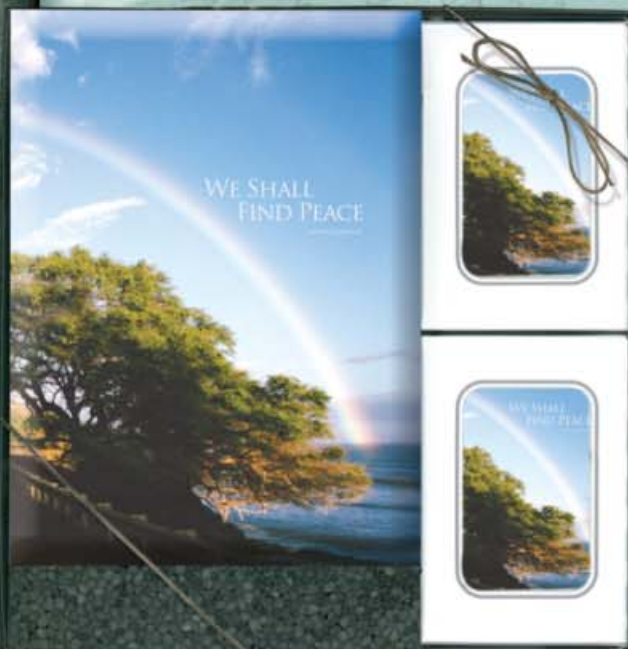

Gift box set available.

KEE Funeral Supply
1-800-999-0395

DR1 Register Book
GDR1 Gift Box Set

GDR1 Gift Box Set

DR13
Thank You Card

DR12W
Service Folder

*The family of
acknowledges
with deep appreciation
your kind expression
of sympathy*