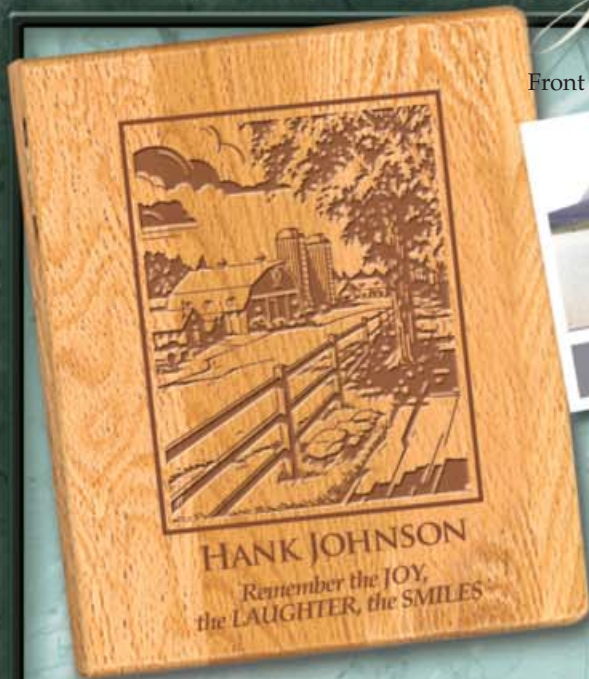

Personalized Products