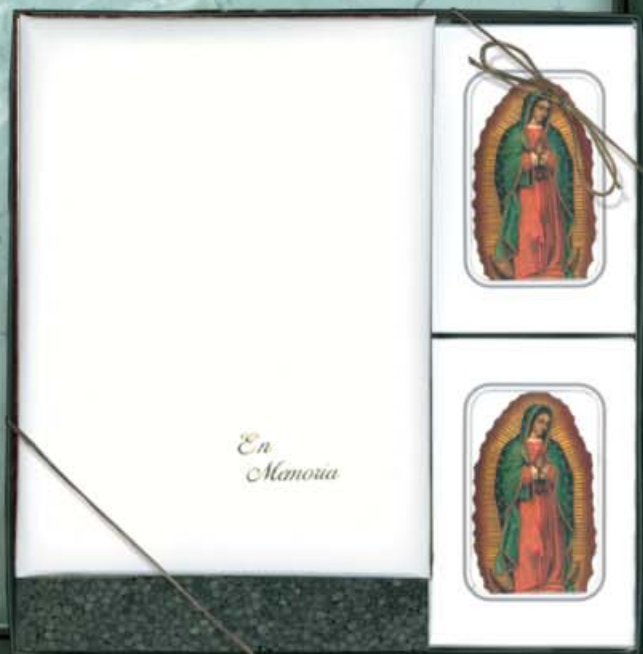

GDM91 Gift Box Set