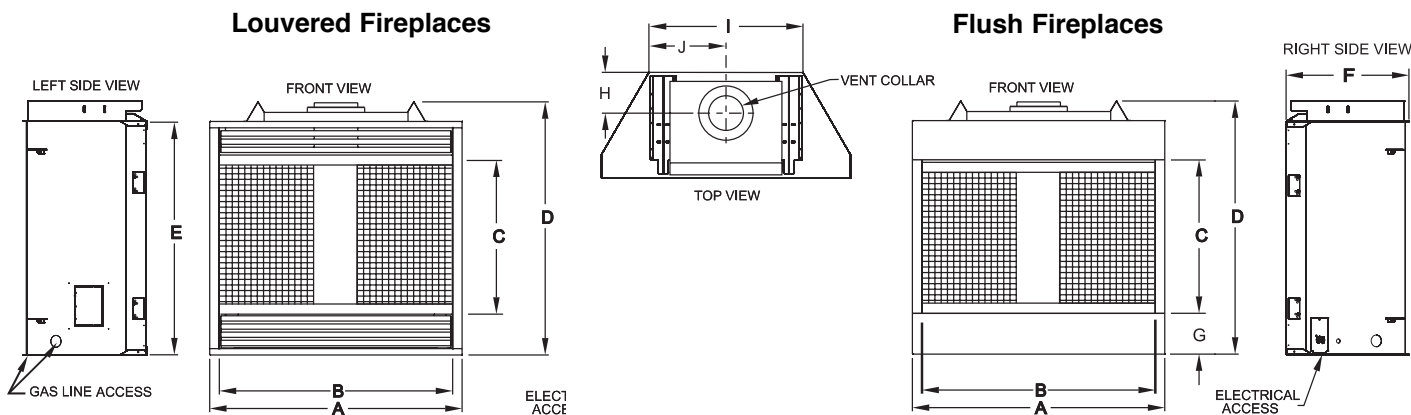

Keystone Fireplace Specifications

Model	A	B	C	D	E	F	G	H	I	J	Max Weight (lb.)	Input Btu	Vent Size (inches)
Keystone 34	37	34	22 7/8	35 5/8	32 3/4	14 7/8	6 3/8	5 7/8	24 1/2	12 1/4	110	21,000	4
Keystone 36	39	36	24 7/8	37 5/8	34 3/4	18 3/8	6 3/8	8 3/8	22 1/2	11 1/4	121	25,000	6
Keystone 42	43	40	24 7/8	37 5/8	34 3/4	18 3/8	6 3/8	6 3/8	26 1/2	13 1/4	134	30,000	6

Fireplace Specification Dimensions are in inches.