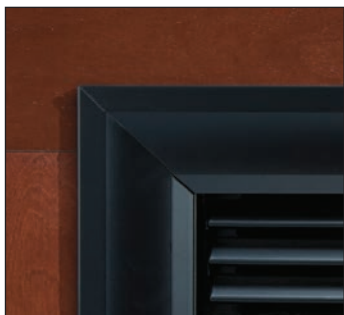

Decorative Accessories

Outer Frames & Bottom Trim

Our metal three-piece outer frames let you transition from your fireplace to any adjoining surface – wooden mantel, tile, stone, or any noncombustible material. Choose from steel frames – with traditional crisp lines – or our new extruded aluminum frames – with a profile that combines gentle concaves with flat surfaces. Each is available in matte black or hammered pewter.

Our bottom trim completes the fourth side of the color frame.

Extruded Aluminum Frames

---

*Matte Black
(Shown on Cherry Mantel)*