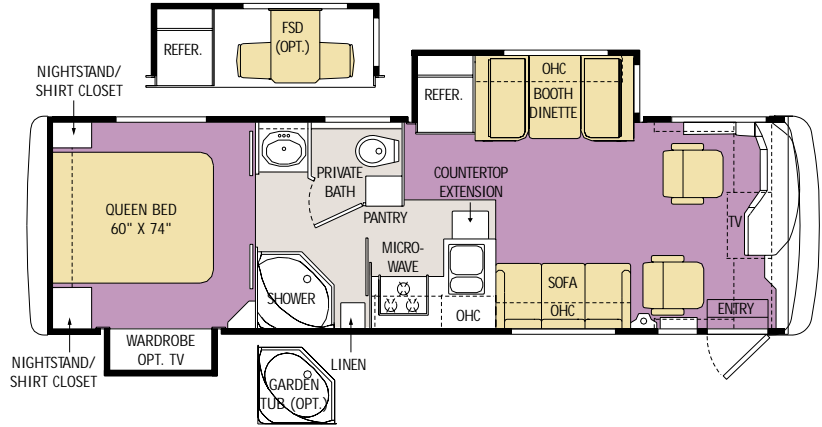

Floorplans

PLANK CARPET

30PBD