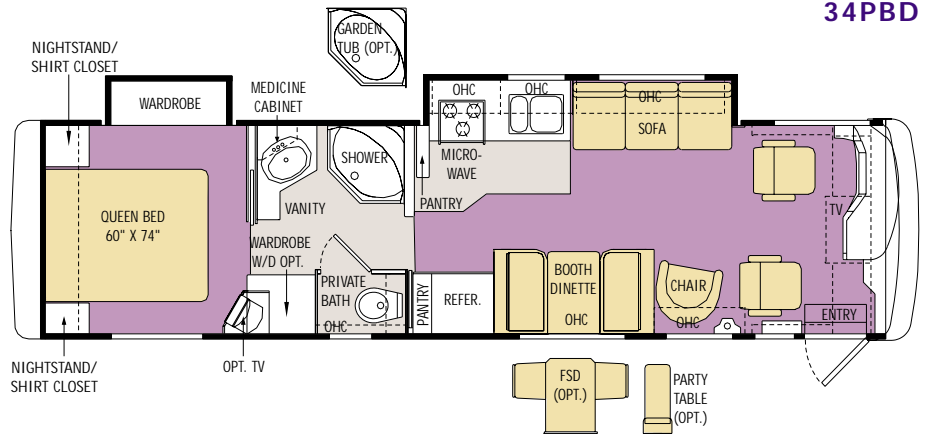

MEASUREMENTS

Wheelbase	160"	184"	204"	204"	228"	228"	228"	252"	252"
Overall Length	30' 11"	32' 4"	34' 4"	34' 4"	36' 4"	36' 4"	36' 4"	38' 5"	38' 5"
Overall Height (with A/C)	11' 9"	11' 9"	11' 9"	11' 9"	11' 9"	11' 9"	11' 9"	11' 9"	11' 9"
Interior Height	78"	78"	78"	78"	78"	78"	78"	78"	78"
Interior Width	94.5"	94.5"	94.5"	94.5"	94.5"	94.5"	94.5"	94.5"	94.5"
Exterior Width	100.5"	100.5"	100.5"	100.5"	100.5"	100.5"	100.5"	100.5"	100.5"

Floorplans

PLANK  CARPET 

30PBD

32PBD

34PBD

34PST