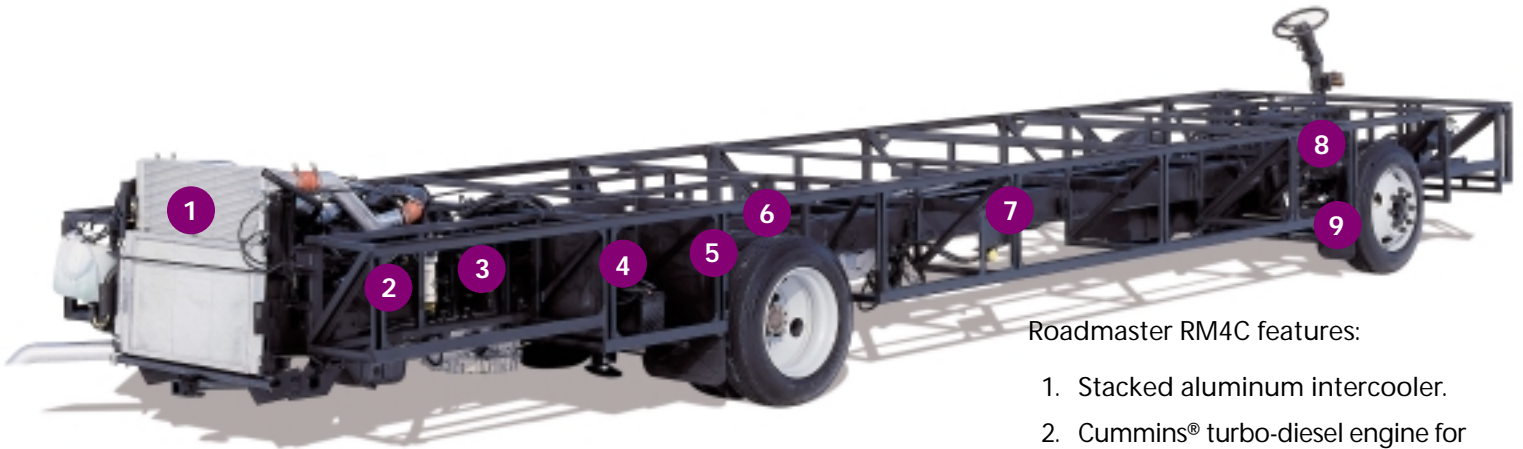

Roadmaster RM4C features:

1. Stacked aluminum intercooler.
2. Cummins® turbo-diesel engine for best-in-class power-to-weight ratio.
3. Allison® 5-speed or optional 6-speed transmission for smooth, even shifting and added horsepower and torque.
4. Unique 5-degree rear axle tilt for perfect alignment of engine, transmission and rear end to minimize drive train stress and noise.
5. RMS4A Air suspension system with four air bags and gas pressured shock absorbers for superb ride and handling.
6. An active suspension control system provides superior front-to-rear balance and reduces sway.
7. Heavy duty steel undercarriage and firewall provide strength and durability.
8. Electronically controlled exhaust braking system provides smooth braking.
9. Four-wheel hydraulic anti-lock disc brakes (ABS).

The roof structure consists of:
(top to bottom)

- Peaked aluminum roof.
- Luaun backing.
- Tapered bead foam two inches thick at center.
- Two-and-a-half inch thick aluminum I-beam superstructure filled with fiberglass insulation.
- Vapor barrier.
- Structure foam.
- Bead foam insulation.
- Soft foam padding for extra insulation and interior noise reduction.
- Padded vinyl ceiling.

ISC 315 hp Engine with 3000 MH Transmission

ISC 315 hp Engine with 3000 MH Transmission

Specifications

BODY CONSTRUCTION

Alumaframe Superstructure
Steel Cage Cockpit Construction
Peaked Aluminum Roof with Fiberglass Insulation
Smooth Gel Coat Fiberglass Sidewalls
Front and Rear Molded Fiberglass Caps with Integrated Bumpers
One-Piece Generator Access Door
Steel Framed Floor
Laminated Structurwood™ Flooring
Air Activated Power Step Well Cover
Interior Paneling with 3/4-inch Insulation
Foam Insulated Underbelly with Luaun Backer
Power Heated Remote Mirrors
Headlamps with Turn Signals
Baggage Doors with Integrated Single Handle Latches
One-Piece Polyethylene Pass-Through Storage Compartments with Cargo Nets
Mud Flaps
Exterior Vinyl Graphics
Chrome Name Decals
Entry Step Storage
Rear Ladder