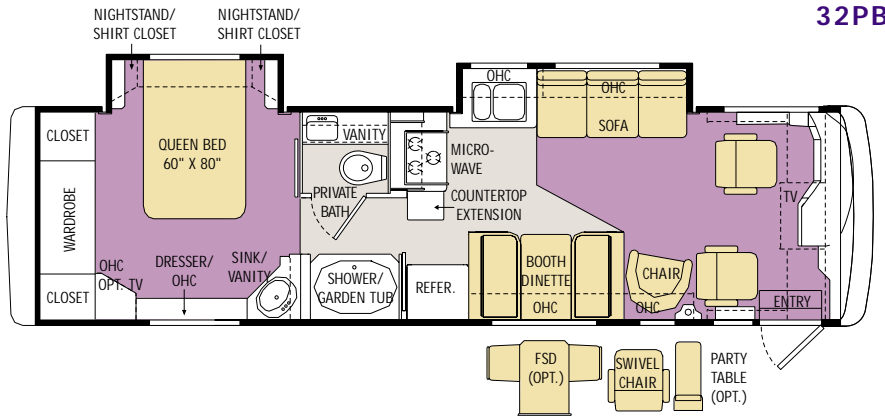

Floorplans

PLANK CARPET

32PBD