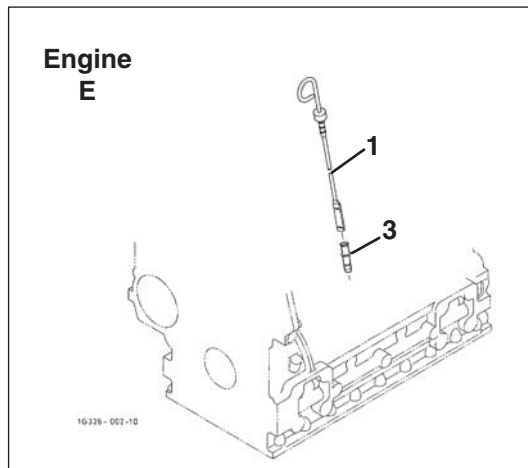

KUBOTA D1105-T-E3B

Engine	Item	Part No.	Qty.	Description	Serial Numbers/Notes
ACDEF	1	4177262	1	Oil Filter	
B	1	4113986	1	Oil Filter	
B	2	4183612	1	Base, Oil Filter	
B	3	5002751	1	O Ring	
B	4	4183613	1	Joint, Pipe	
B	5	2809954	1	O Ring	
B	6	4183614	1	Collar	
B	7	4183634	1	Base, Oil Filter	
D	8	5003615	1	Connector	
D	9	5003616	1	Collar	

A - SLF 1880 (D1105-E3B-TXRN-1)

C - TR-3 (D1105-E3B-RNUK-3)

E - AR-3 (D1105-E3B-RNUK-3)

● - Used on All Engines

B - Truckster / Haulster / Spraytek (D1105-E3B-TXRN-2)

D - SLF 1880 Turbo (D1105-T-E3B-TXRN-1)

F - LF510 / Turfcut (69180 S/N 1620~1650) (D1105-E3B-TXN-3)

> Change from previous revision

10.1 Dipstick and Guide