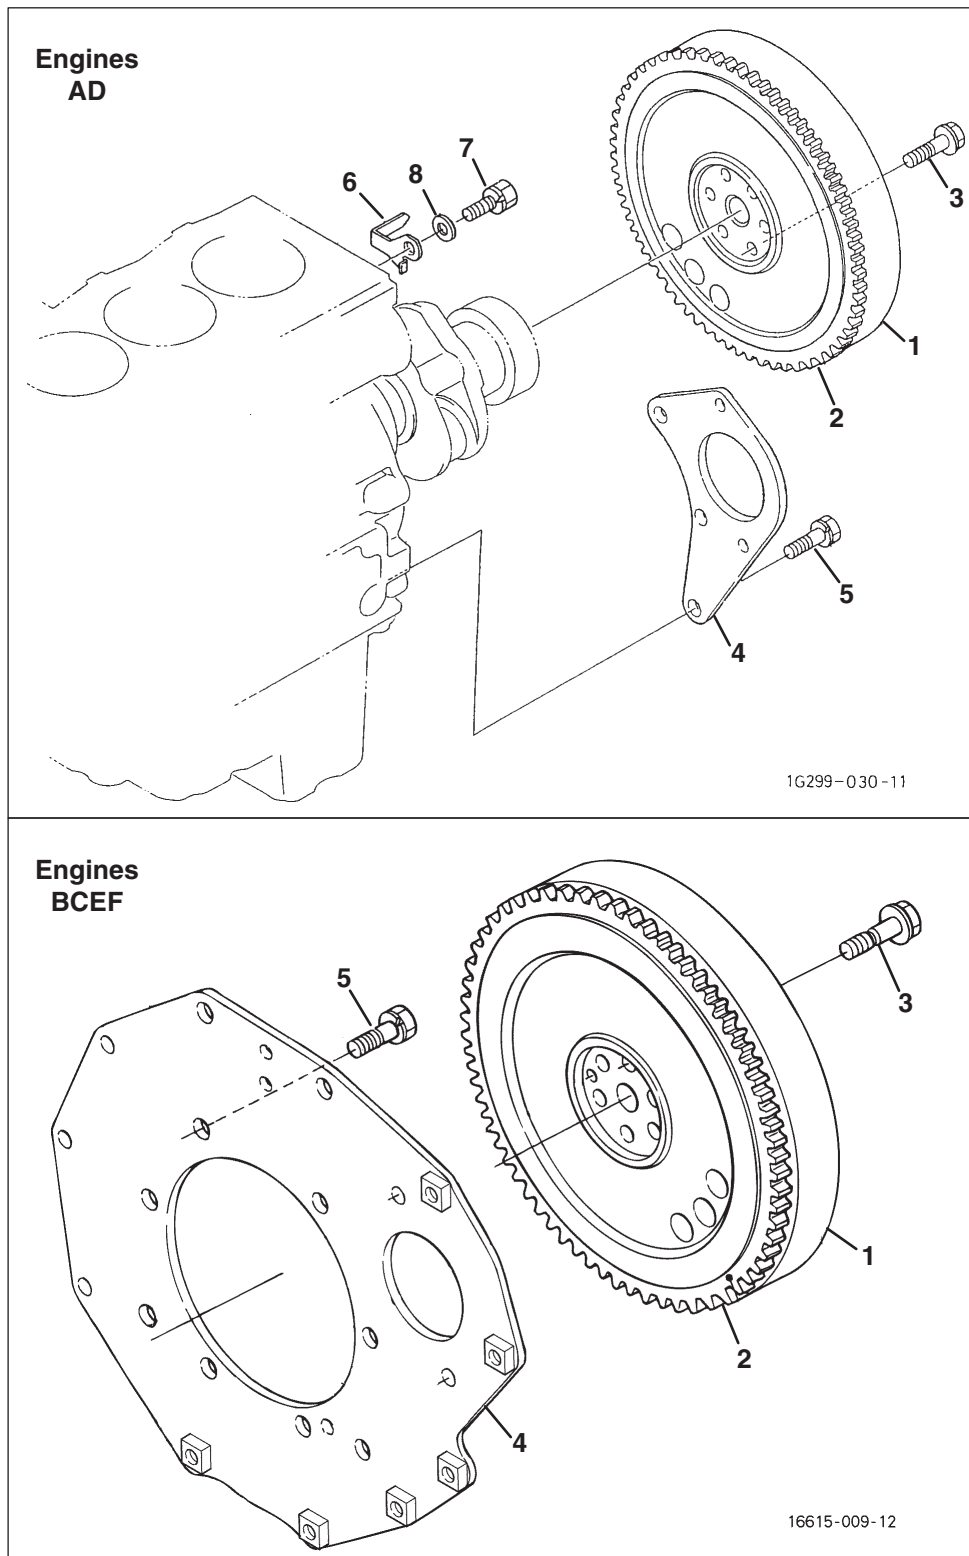

13.1 Flywheel

KUBOTA D1105-T-E3B

Engine	Item	Part No.	Qty.	Description	Serial Numbers/Notes
●	1	5001302	1	Comp. Flywheel	
●	2	4177268	1	Gear, Ring	
●	3	555571	6	Bolt, Flywheel	
AD	4	5003470	1	Plate, Rear End	
BCEF	4	2500958	1	Plate, Rear End	
AD	5	2500959	3	Bolt	
BCEF	5	2500959	8	Bolt	
ADF	6	5003472	1	Plate, Timing	
ADF	7	5003473	1	Bolt	
ADF	8	4165422	1	Washer, Plain	

A - SLF 1880 (D1105-E3B-TXRN-1)

C - TR-3 (D1105-E3B-RNUK-3)

E - AR-3 (D1105-E3B-RNUK-3)

● - Used on All Engines

B - Truckster / Haulster / Spraytek (D1105-E3B-TXRN-2)

D - SLF 1880 Turbo (D1105-T-E3B-TXRN-1)

F - LF510 / Turfcats (69180 S/N 1620~1650) (D1105-E3B-TXN-3)

> Change from previous revision