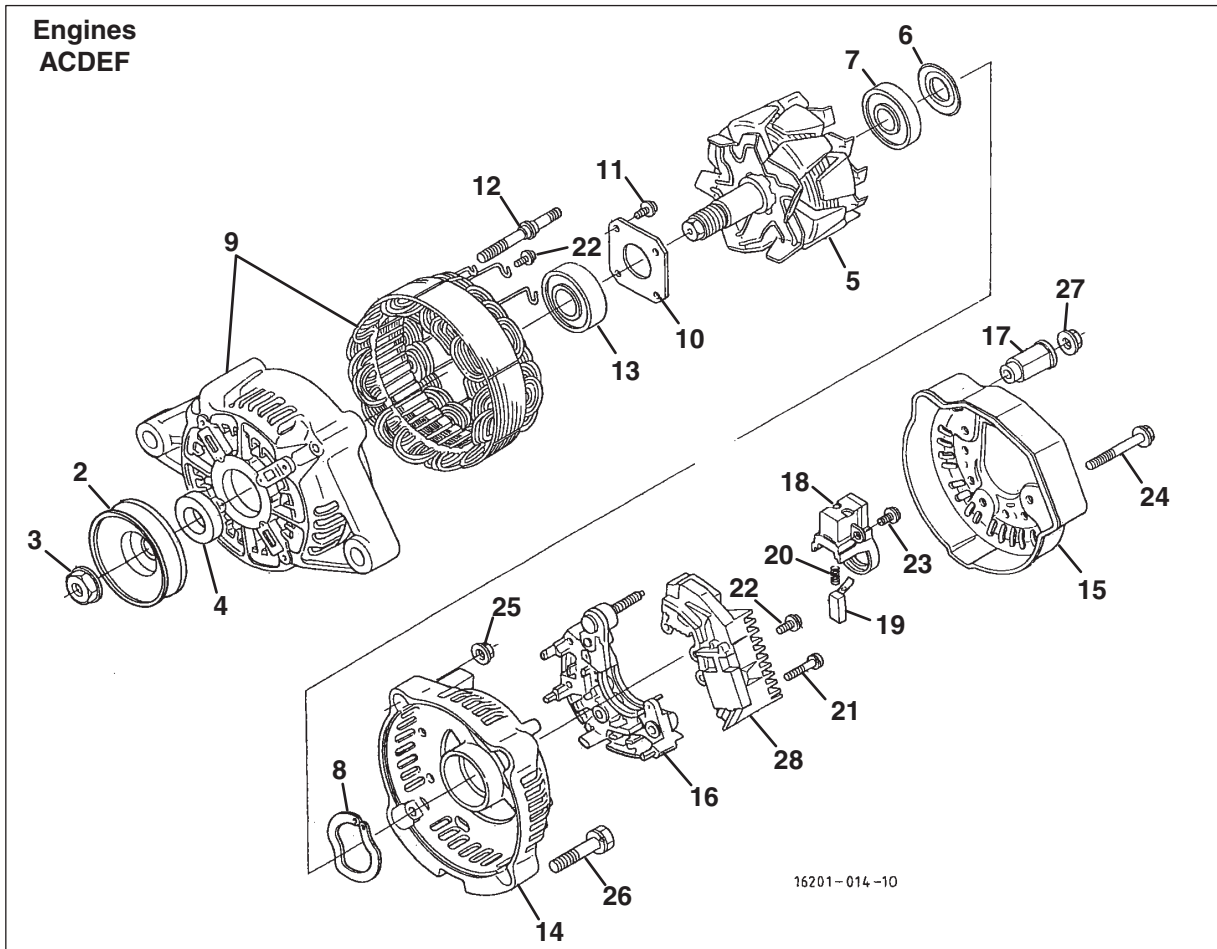

23.1 Alternator

Engine	Item	Part No.	Qty.	Description	Serial Numbers/Notes
ACDEF	1	2810354	1	Assy Alternator	
B	1	4183623	1	Assy Alternator	
●	2	557947	1	• Pulley, Dynamo	
●	3	557948	1	• Nut	
●	4	557949	1	• Collar	
ACDEF	5	4145943	1	• Rotor	
B	5	4183627	1	• Rotor	
●	6	557951	1	• • Cover, Bearing	
●	7	4145838	1	• • Bearing, Ball	
ACDEF	8	557953	1	• Washer, Thrust	
ACDEF	9	4145942	1	• Frame, Drive End	
B	9	4183626	1	• Frame, Drive End	
●	10	5001210	1	• • Plate, Retainer	
●	11	557956	4	• • Screw, Round Head	
●	12	557957	2	• • Bolt, Through	
●	13	4135839	1	• • Bearing, Ball	
ACDEF	14	4145828	1	• Frame, End	
B	14	4183628	1	• Frame, End	
ACDEF	15	4145829	1	• Cover, End	
B	15	4183631	1	• Cover, End	
ACDEF	16	557961	1	• Assy Rectifier	
B	16	4183629	1	• Holder	
●	17	557962	1	• Bush, Insulation	
●	18	4145837	1	• Holder, Brush	
●	19	557964	2	• • Brush	
●	20	557965	2	• • Spring, Brush	
●	21	557966	2	• Screw, Round Head	
●	22	557967	6	• Screw, Round Head	
●	23	557968	1	• Screw, Round Head	
●	24	557969	3	• Bolt	
●	25	557970	2	• Nut	
●	26	557971	2	• Bolt	
ACDEF	27	557972	1	• Nut	
ACDEF	28	2810355	1	• Assy Regulator	
B	28	4183630	1	• Assy Regulator	
B	29	4134341	1	• Clamp, Cord	

A - SLF 1880 (D1105-E3B-TXRN-1)

C - TR-3 (D1105-E3B-RNUK-3)

E - AR-3 (D1105-E3B-RNUK-3)

● - Used on All Engines

B - Truckster / Haulster / Spraytek (D1105-E3B-TXRN-2)

D - SLF 1880 Turbo (D1105-T-E3B-TXRN-1)

F - LF510 / Turfcut (69180 S/N 1620~1650) (D1105-E3B-TXN-3)

> Change from previous revision