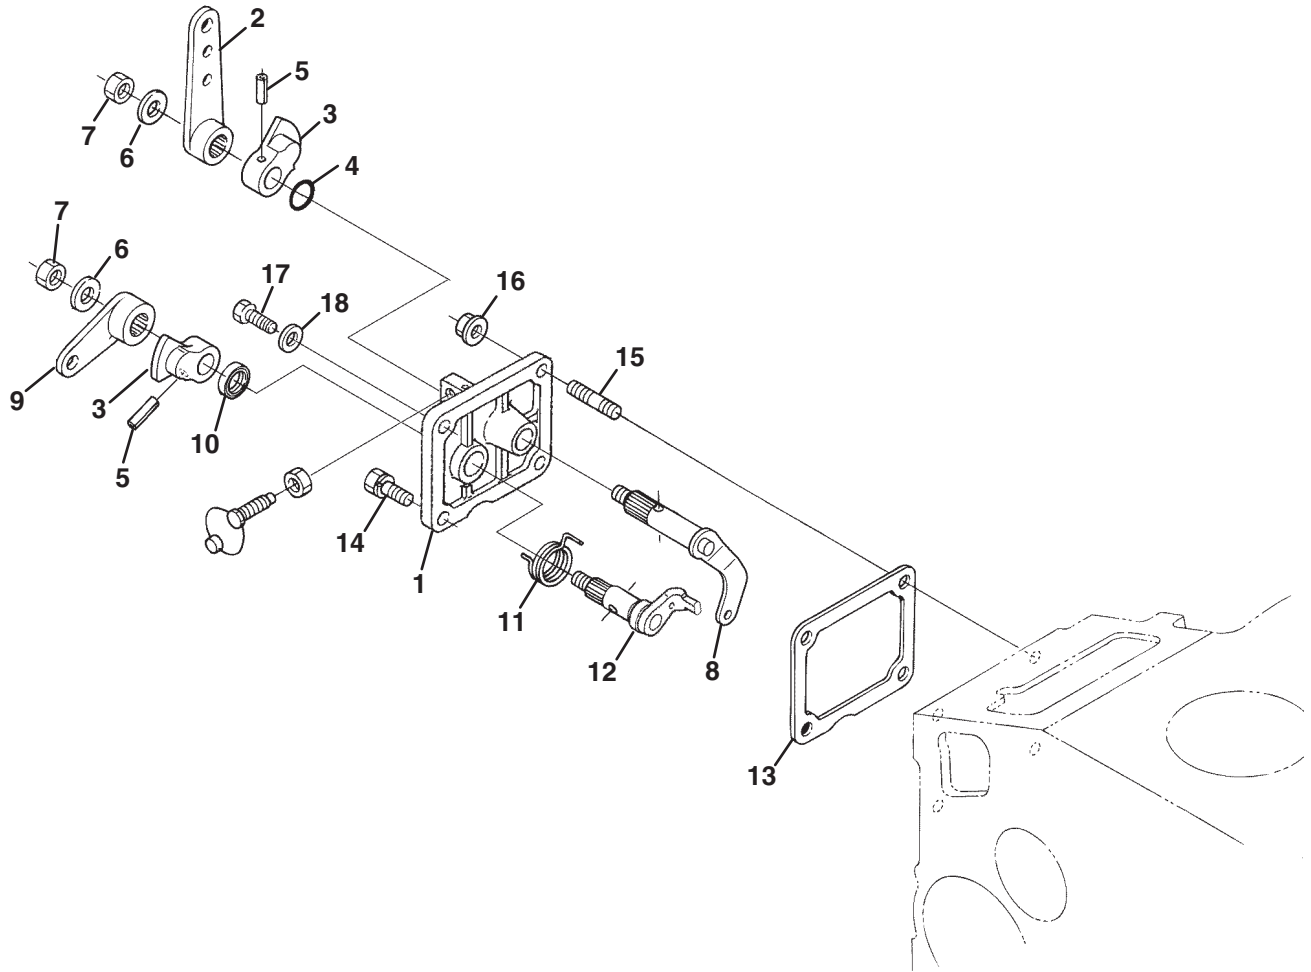

F - LF510 / Turfcut (69180 S/N 1620~1650) (D1105-E3B-TXN-3)

> Change from previous revision

19.1 Speed Control Plate

16614-016-24

KUBOTA D1105-T-E3B

Engine	Item	Part No.	Qty.	Description	Serial Numbers/Notes
ABDF	1	4165630	1	Assy Plate, Control	
CE	1	2809973	1	Assy Plate, Control	
●	2	2501000	1	• Lever, Speed Control	
●	3	2501001	2	• Lever, Speed Control	
●	4	2809974	1	• O Ring	
●	5	550425	2	• Pin, Spring	
●	6	2501002	2	• Washer, Plain	
●	7	2501003	2	• Nut	
●	8	2501004	1	• Comp. Lever,g Overnor	
●	9	2501005	1	• Lever, Engine Stop	
●	10	2501006	1	• Seal, Oil	
●	11	2501007	1	• Spring, Return	
●	12	2501008	1	• Shaft, Stop Lever	
●	13	5001272	1	Gasket	
●	14	550362	1	Bolt	
●	15	550386	2	Stud	
●	16	2810647	2	Nut	
●	17	553846	1	Bolt	
●	18	553143	1	Gasket	