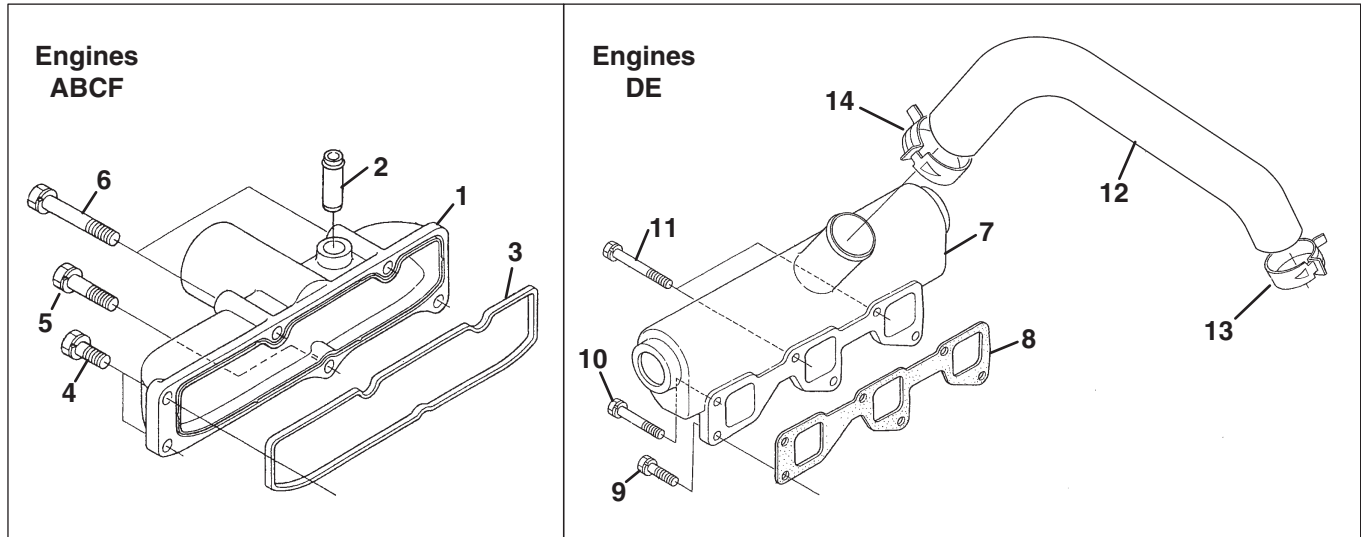

F - LF510 / Turfcut (69180 S/N 1620~1650) (D1105-E3B-TXN-3)

> Change from previous revision

28.1 Intake and Exhaust Manifolds

KUBOTA D1105-T-E3B

Engine	Item	Part No.	Qty.	Description	Serial Numbers/Notes
ABCF	1	4165648	1	Assy Manifold, Inlet	
ABCF	2	2500911	1	• Joint, Breather Pipe	
ABCF	3	2500854	1	• Gasket, In-manifold	
ABCF	4	550363	3	Bolt	
ABCF	5	2500917	1	Bolt	
ABCF	6	5001135	2	Bolt	
DE	7	4159670	1	Manifold, Inlet	
DE	8	5003603	1	Gasket, Intake Manifold	
DE	9	550364	3	Bolt	
DE	10	553841	1	Bolt	
DE	11	5003604	2	Bolt	
DE	12	4183602	1	Hose, Inlet	
DE	13	4177244	1	Clamp, Hose	
DE	14	4177243	1	Clamp, Hose	
AF	15	5003475	1	Manifold, Exhaust	
B	15	5001306	1	Manifold, Exhaust	
C	15	4184261	1	Manifold, Exhaust	
D	15	5003608	1	Manifold, Exhaust	
E	15	4183701	1	Manifold, Exhaust	
●	16	5001262	1	Gasket, Ex-manifold	
●	17	2500918	6	Stud	
●	18	2500919	6	Nut	