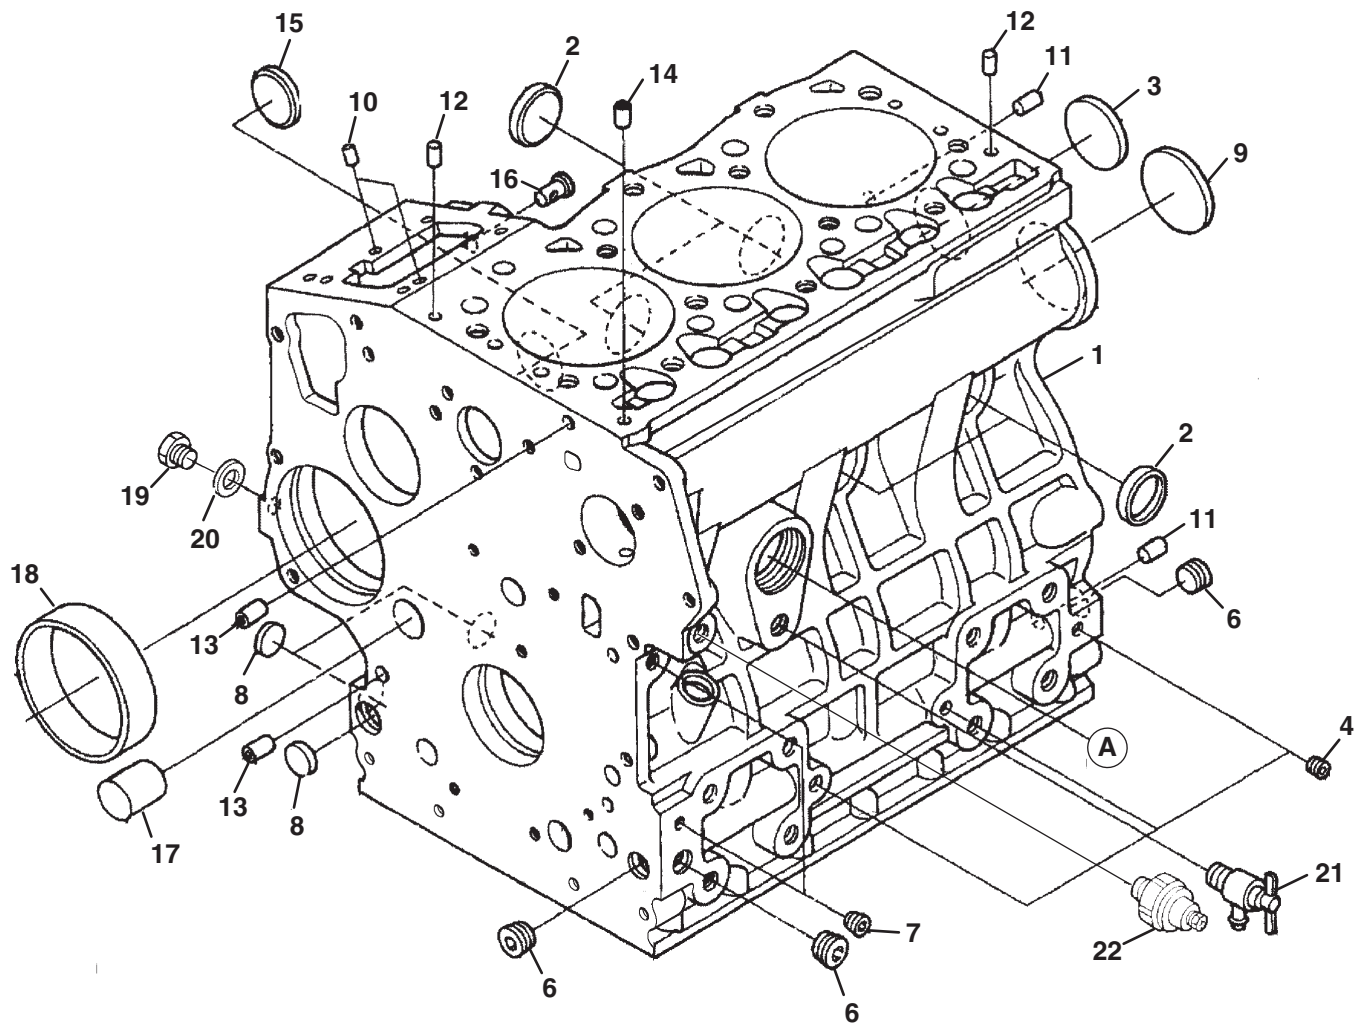

> Change from previous revision

KUBOTA D1105-E3B

Serial No. All

2.1 Crankcase

KUBOTA D1105-T-E3B

Engine	Item	Part No.	Qty.	Description	Serial Numbers/Notes
ABCF	1	4145910	1	Comp. Crankcase	
DE	1	4183593	1	• Comp. Crankcase	
●	2	553911	4	• Cap, Sealing	
●	3	552977	1	• Cap, Sealing	
●	4	552978	3	• Plug	
ABCF	5	2500874	1	• Plug	
DE	5	5002800	1	• Joint, Drain Pipe	
●	6	2500875	3	• Plug	
●	7	552950	2	• Plug	
●	8	5001308	3	• Plug, Expansion	
●	9	2500877	1	• Plug, Expansion	
●	10	553857	2	• Pin, Straight	
●	11	550424	2	• Pin, Straight	
●	12	2500878	2	• Pin, Straight	
●	13	550543	2	• Pin, Pipe	
●	14	2500879	1	• Pin, Pipe	
●	15	2500880	1	• Plug	
●	16	2500881	1	• Pin, Start Spring	
●	17	2500882	1	• Plug	
●	18	2500883	1	• Bush, Governor Gear	
●	19	552957	1	• Plug	
●	20	552958	1	• Gasket	
●	21	554084	1	Assy Cock, Drain	
●	22	554018	1	Switch, Oil	