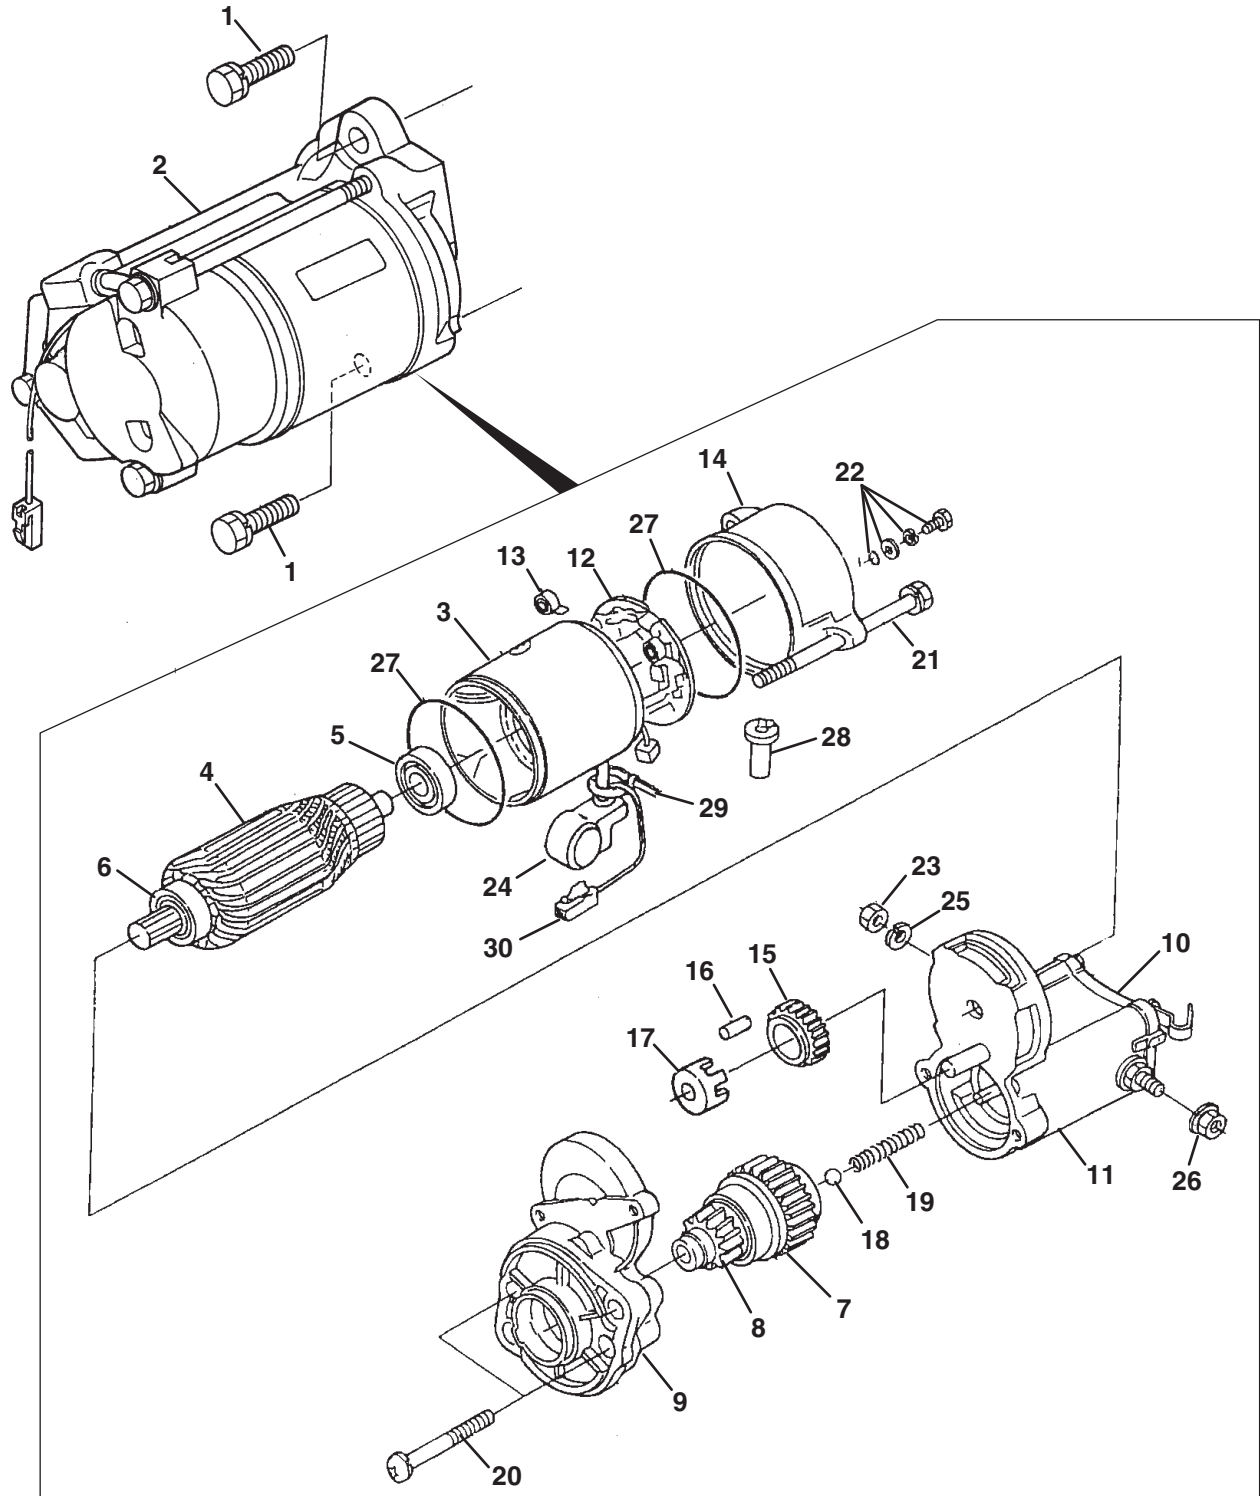

F - LF510 / Turfcut (69180 S/N 1620~1650) (D1105-E3B-TXN-3)

> Change from previous revision

24.1 Starter

KUBOTA D1105-T-E3B

Engine	Item	Part No.	Qty.	Description	Serial Numbers/Notes
●	1	2500960	2	Bolt	
ABDF	2	557888	1	Assy Starter	
CE	2	4183691	1	Assy Starter	
ABDF	3	557890	1	• Yoke	
CE	3	2810746	1	• Yoke	
ABDF	4	557891	1	• Armature	
CE	4	2810745	1	• Armature	
●	5	557893	1	• Bearing	
●	6	557892	1	• Bearing	
ABDF	7	557894	1	• Assy Clutch	
CE	7	4183692	1	• Assy Clutch	
ABDF	8	557895	1	• Pinion, Bevel	
ABDF	9	557896	1	• Assy Housing	
CE	9	4183693	1	• Assy Housing	
●	10	557897	1	• Assy Switch, Magnetic	
●	11	4145832	1	• Assy Cover	
ABDF	12	557898	1	• Assy Holder, Brush	
CE	12	2810748	1	• Assy Holder, Brush	
ABDF	13	557899	4	• Spring, Brush	
CE	13	553277	4	• Spring, Brush	
ABDF	14	557900	1	• Assy Frame, End	
CE	14	2810940	1	• Assy Frame, End	
●	15	2810751	1	• Gear	
●	16	557902	5	• Roller	
●	17	557903	1	• Retainer	
●	18	557904	1	• Ball	
●	19	557905	1	• Spring	
●	20	557906	2	• Bolt	
ABDF	21	557907	2	• Bolt, Through	
CE	21	2810747	2	• Bolt, Through	
●	22	557908	2	• Assy Bolt	
●	23	557912	1	• Nut, Hexagon	
●	24	557910	1	• Cover	
ABDF	25	557911	1	• Washer, Spring	
ABDF	26	557909	1	• Nut, Hexagon	
CE	26	557912	1	• Nut, Hexagon	
●	27	5001244	2	• O Ring	
●	28	5003301	1	• Pipe, drain	
●	29	557913	1	• Cord, Stop Solenoid	
●	30	5001292	1	• Band, Cover	