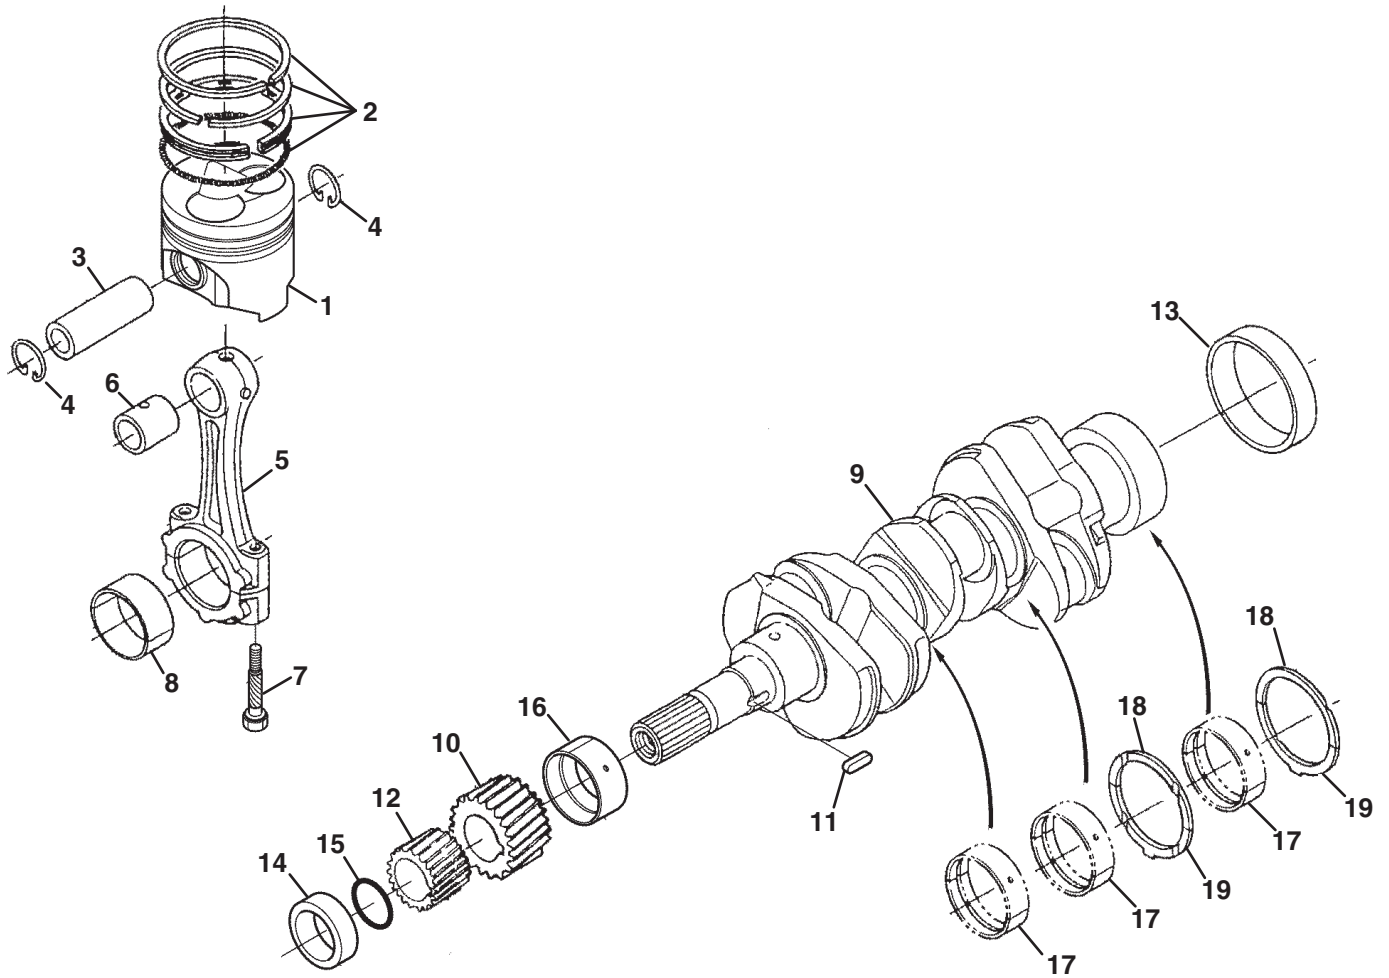

Engine	Item	Part No.	Qty.	Description	Serial Numbers/Notes
●	1	4177263	1	Assy Brg. Case, Wheel	
●	2	2500905	2	• Bolt, Bearing Case	
▼	●	3	1	• Metal, Crankshaft	STD Set
■	●	3	1	Metal, Crankshaft	-0.20 mm Set
◆	●	3	1	Metal, Crankshaft	-0.40 mm Set
●	4	2500824	1	Gasket, Brg. Case	
●	5	5001241	1	Cover, Bearing Case	
●	6	2500825	1	Seal, Oil	
●	7	5001270	1	Gasket, Case Cover	
●	8	550365	8	Bolt	
●	9	550364	9	Bolt	
ABCF	10	4177223	1	Assy Brg. Case, Main	
DE	10	4177237	1	Assy Brg. Case, Main	
●	11	2500905	2	• Bolt, Bearing Case	
▲	ABCF	12	1	• Metal, Crankshaft	STD Set
DE	12	2809968	1	• Metal, Crankshaft	STD Set
■	ABCF	12	1	Metal, Crankshaft	-0.20 mm Set
DE	12	2809969	1	Metal, Crankshaft	-0.20 mm Set
◆	ABCF	12	1	Metal, Crankshaft	-0.40 mm Set
DE	12	2809970	1	Metal, Crankshaft	-0.40 mm Set
●	13	2500908	2	Bolt, Bearing Case	
ABCF	14	4177224	1	Assy Brg. Case, Main	
DE	14	4177238	1	Assy Brg. Case, Main	
●	15	2500905	2	• Bolt, bearing Case	
▲	ABCF	16	1	• Metal, Crankshaft	STD Set
DE	16	2809968	1	• Metal, Crankshaft	STD Set
■	ABCF	16	1	Metal, Crankshaft	-0.20 mm Set
DE	16	2809969	1	Metal, Crankshaft	-0.20 mm Set
◆	ABCF	16	1	Metal, Crankshaft	-0.40 mm Set
DE	16	2809970	1	Metal, Crankshaft	-0.40 mm Set
▲	Included in STD Engine Metal Kit, See 12.1				
■	Included in -0.20 mm Engine Metal Kit, See 12.1				
◆	Included in -0.40 mm Engine Metal Kit, See 12.1				

A - SLF 1880 (D1105-E3B-TXRN-1)

C - TR-3 (D1105-E3B-RNUK-3)

E - AR-3 (D1105-E3B-RNUK-3)

● - Used on All Engines

B - Truckster / Haulster / Spraytek (D1105-E3B-TXRN-2)

D - SLF 1880 Turbo (D1105-T-E3B-TXRN-1)

F - LF510 / Turfcut (69180 S/N 1620~1650) (D1105-E3B-TXN-3)

> Change from previous revision

12.1 Piston and Crankshaft

16611-172-13