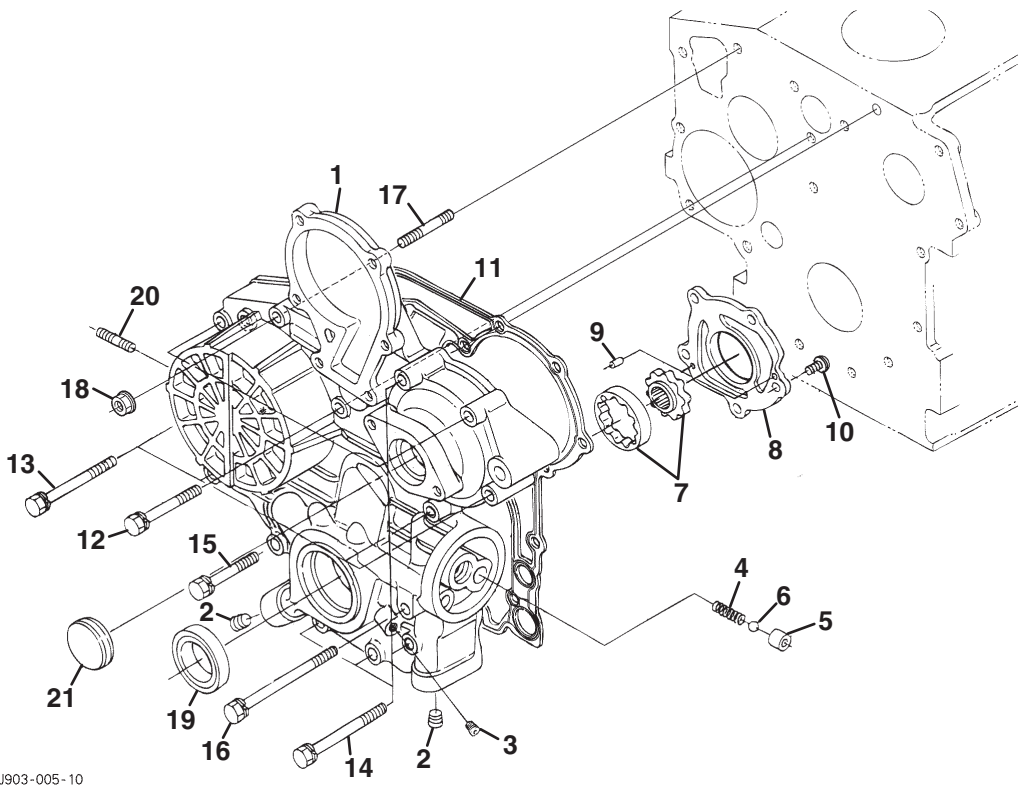

6.1 Gearcase

Truckster, Haulster and Spraytek Engines

KUBOTA D1105-T-E3B

Engine	Item	Part No.	Qty.	Description	Serial Numbers/Notes
B	1	4183607	1	Comp. Case,gear	
B	2	5001255	2	• Plug	
B	3	552950	1	• Plug	
B	4	2500893	1	• Spring	
B	5	2500894	1	• Seat, Valve	
B	6	2500895	1	• Ball	
B	7	2500896	1	• Assy Rotor, Oil Pump	
B	8	4183608	1	• Cover, Oil Pump	
B	9	4183609	2	• Pin, Straight	
B	10	4183610	5	• Screw, Binding	
B	11	5001269	1	Gasket, Gear Case	
B	12	553481	3	Bolt	
B	13	5001875	4	Bolt	
B	14	2500899	4	Bolt	
B	15	4183611	1	Bolt	
B	16	2500900	2	Bolt	
B	17	2500901	1	Stud	
B	18	2810647	1	Nut, Flange	
B	19	2500902	1	Seal, Oil	
B	20	550386	2	Stud	
B	21	5001276	1	Cover, Gear Case	

A - SLF 1880 (D1105-E3B-TXRN-1)

C - TR-3 (D1105-E3B-RNUK-3)

E - AR-3 (D1105-E3B-RNUK-3)

● - Used on All Engines

B - Truckster / Haulster / Spraytek (D1105-E3B-TXRN-2)

D - SLF 1880 Turbo (D1105-T-E3B-TXRN-1)

F - LF510 / Turfcats (69180 S/N 1620~1650) (D1105-E3B-TXN-3)

> Change from previous revision