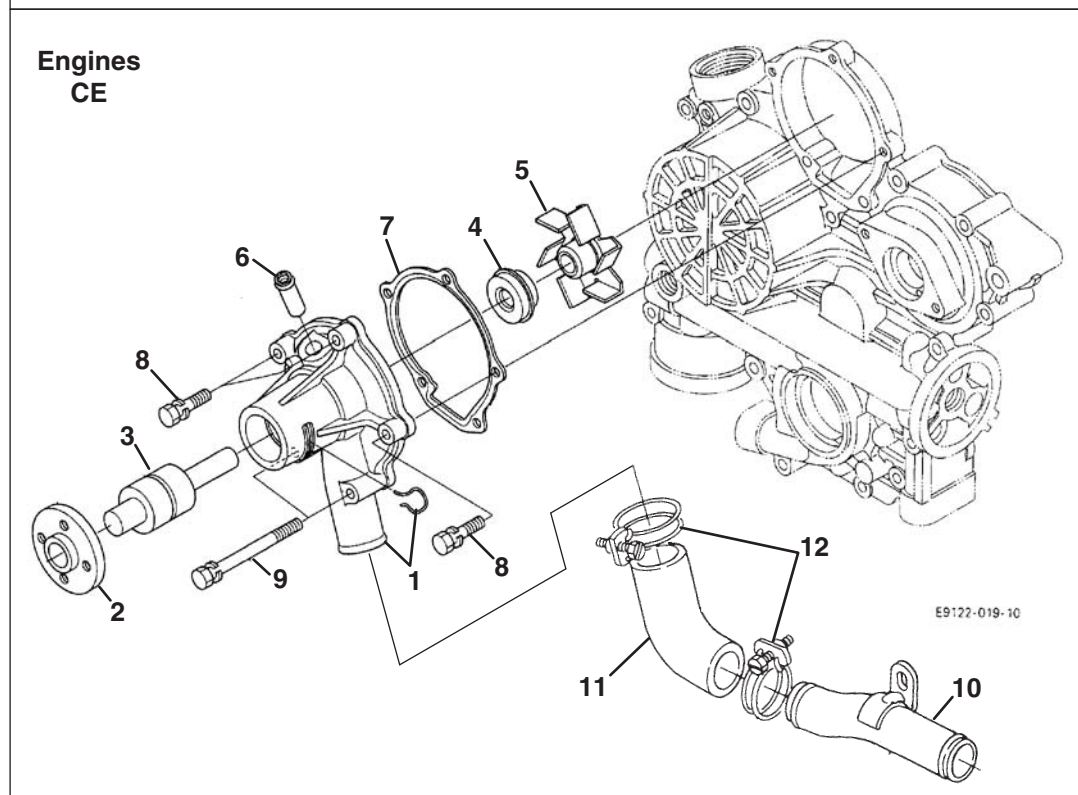

26.1 Water Pump

Engine	Item	Part No.	Qty.	Description	Serial Numbers/Notes
ABDF	1	4165525	1	Assy Pump, Water	
CE	1	4183697	1	Assy Pump, Water	
●	2	557866	1	Flange, Water Pump	
●	3	557863	1	Bearing	
●	4	4155662	1	Assy Seal, Mechanical	
●	5	557865	1	Impeller, Water Pump	
●	6	557571	1	Pipe, Water Return	
ABDF	7	557867	1	Gasket, Water Pump	
CE	7	4183698	1	Gasket, Water Pump	
●	8	2500917	4	Bolt	
ACDEF	9	2501021	2	Bolt	
B	9	4183633	2	Bolt	
ABCF	10	557980	1	Pipe, Water	
D	10	4183601	1	Pipe, Water	
E	10	554748	1	Pipe, Water	
●	11	4165647	1	Pipe, Water	
●	12	2501013	2	Clamp	

A - SLF 1880 (D1105-E3B-TXRN-1)

C - TR-3 (D1105-E3B-RNUK-3)

E - AR-3 (D1105-E3B-RNUK-3)

● - Used on All Engines

B - Truckster / Haulster / Spraytek (D1105-E3B-TXRN-2)

D - SLF 1880 Turbo (D1105-T-E3B-TXRN-1)

F - LF510 / Turfcut (69180 S/N 1620~1650) (D1105-E3B-TXN-3)

> Change from previous revision