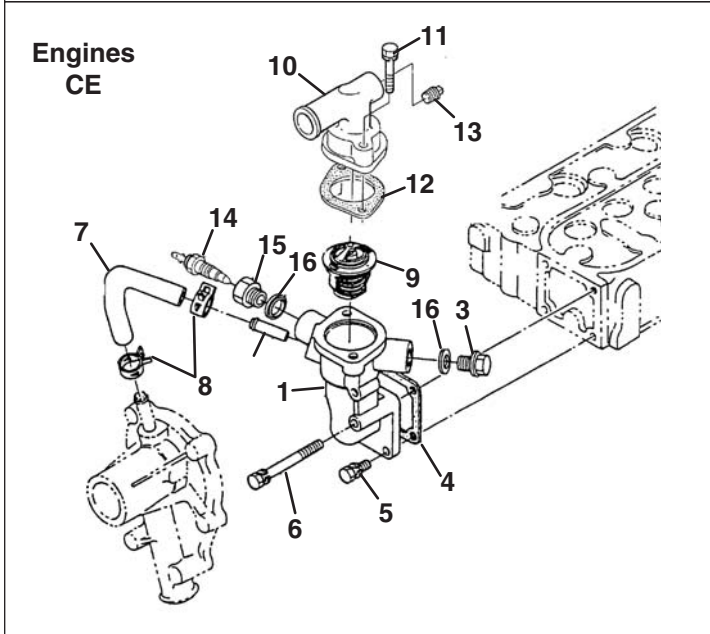

25.1 Water Flange and Thermostat

Engine	Item	Part No.	Qty.	Description	Serial Numbers/Notes
ABDF	1	5001297	1	Comp. Flange, Water	
CE	1	4183694	1	Comp. Flange, Water	
●	2	557975	1	Pipe, Water Return	
ABDF	3	4134361	2	Plug	
CE	3	4137778	1	Plug	
●	4	5001273	1	Gasket, Water Flange	
●	5	550362	3	Bolt	
ACDEF	6	2500899	1	Bolt	
B	6	5001135	1	Bolt	
ABDF	7	5001254	1	Pipe, Water Return	
CE	7	4183695	1	Pipe, Water Return	
●	8	2501011	2	Band, Pipe	
●	9	556412	1	Assy Thermostat	
ADF	10	5003479	1	Cover, Thermostat	
BCE	10	4183632	1	Cover, Thermostat	
●	11	4134370	1	Gasket, Thermostat	
●	12	594334	2	Bolt	
B	13	4134361	1	Plug	
CE	13	557227	1	Plug	
CE	14	2810959	1	Assy Thermoswitch	
CE	15	4184260	1	Adapter	
CE	16	2500862	2	Gasket	

A - SLF 1880 (D1105-E3B-TXRN-1)

C - TR-3 (D1105-E3B-RNUK-3)

E - AR-3 (D1105-E3B-RNUK-3)

● - Used on All Engines

B - Truckster / Haulster / Spraytek (D1105-E3B-TXRN-2)

D - SLF 1880 Turbo (D1105-T-E3B-TXRN-1)

F - LF510 / Turfcut (69180 S/N 1620~1650) (D1105-E3B-TXN-3)

> Change from previous revision