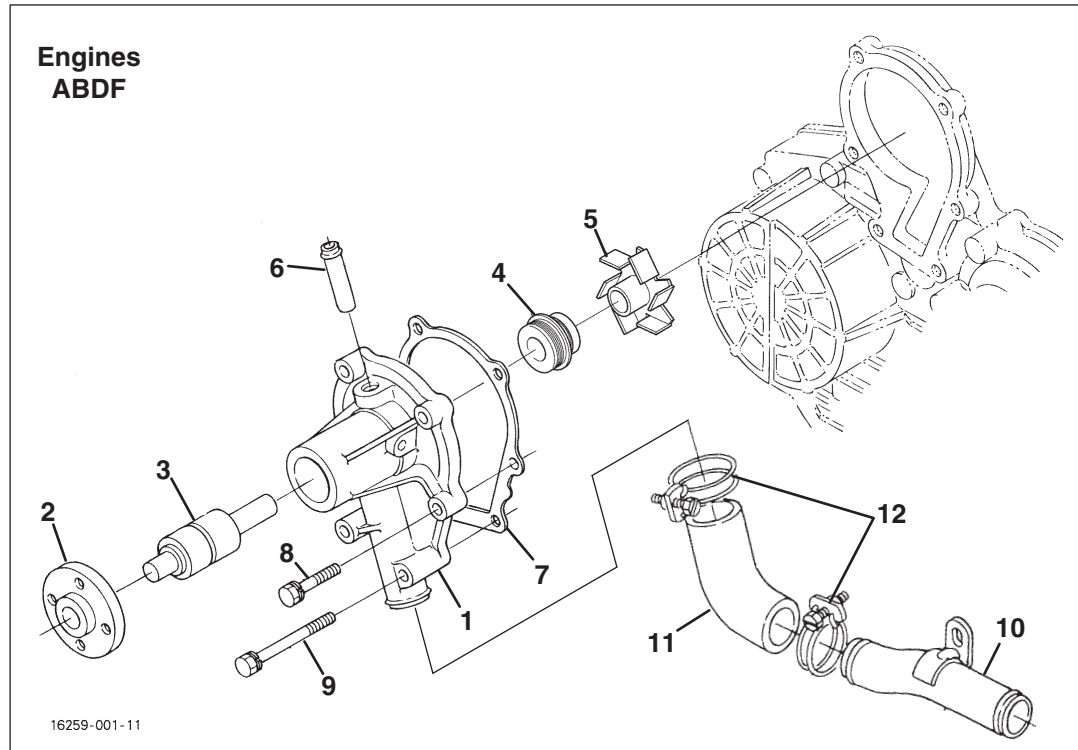

26.1 Water Pump

Engine	Item	Part No.	Qty.	Description	Serial Numbers/Notes
ABDF	1	4165525	1	Assy Pump, Water	
CE	1	4183697	1	Assy Pump, Water	
●	2	557866	1	Flange, Water Pump	
●	3	557863	1	Bearing	
●	4	4155662	1	Assy Seal, Mechanical	
●	5	557865	1	Impeller, Water Pump	
●	6	557571	1	Pipe, Water Return	
ABDF	7	557867	1	Gasket, Water Pump	
CE	7	4183698	1	Gasket, Water Pump	
●	8	2500917	4	Bolt	
ACDEF	9	2501021	2	Bolt	
B	9	4183633	2	Bolt	
ABCF	10	557980	1	Pipe, Water	
D	10	4183601	1	Pipe, Water	
E	10	554748	1	Pipe, Water	
●	11	4165647	1	Pipe, Water	
●	12	2501013	2	Clamp	

A - SLF 1880 (D1105-E3B-TXRN-1)

C - TR-3 (D1105-E3B-RNUK-3)

E - AR-3 (D1105-E3B-RNUK-3)

● - Used on All Engines

B - Truckster / Haulster / Spraytek (D1105-E3B-TXRN-2)

D - SLF 1880 Turbo (D1105-T-E3B-TXRN-1)

F - LF510 / Turfcut (69180 S/N 1620~1650) (D1105-E3B-TXN-3)

> Change from previous revision