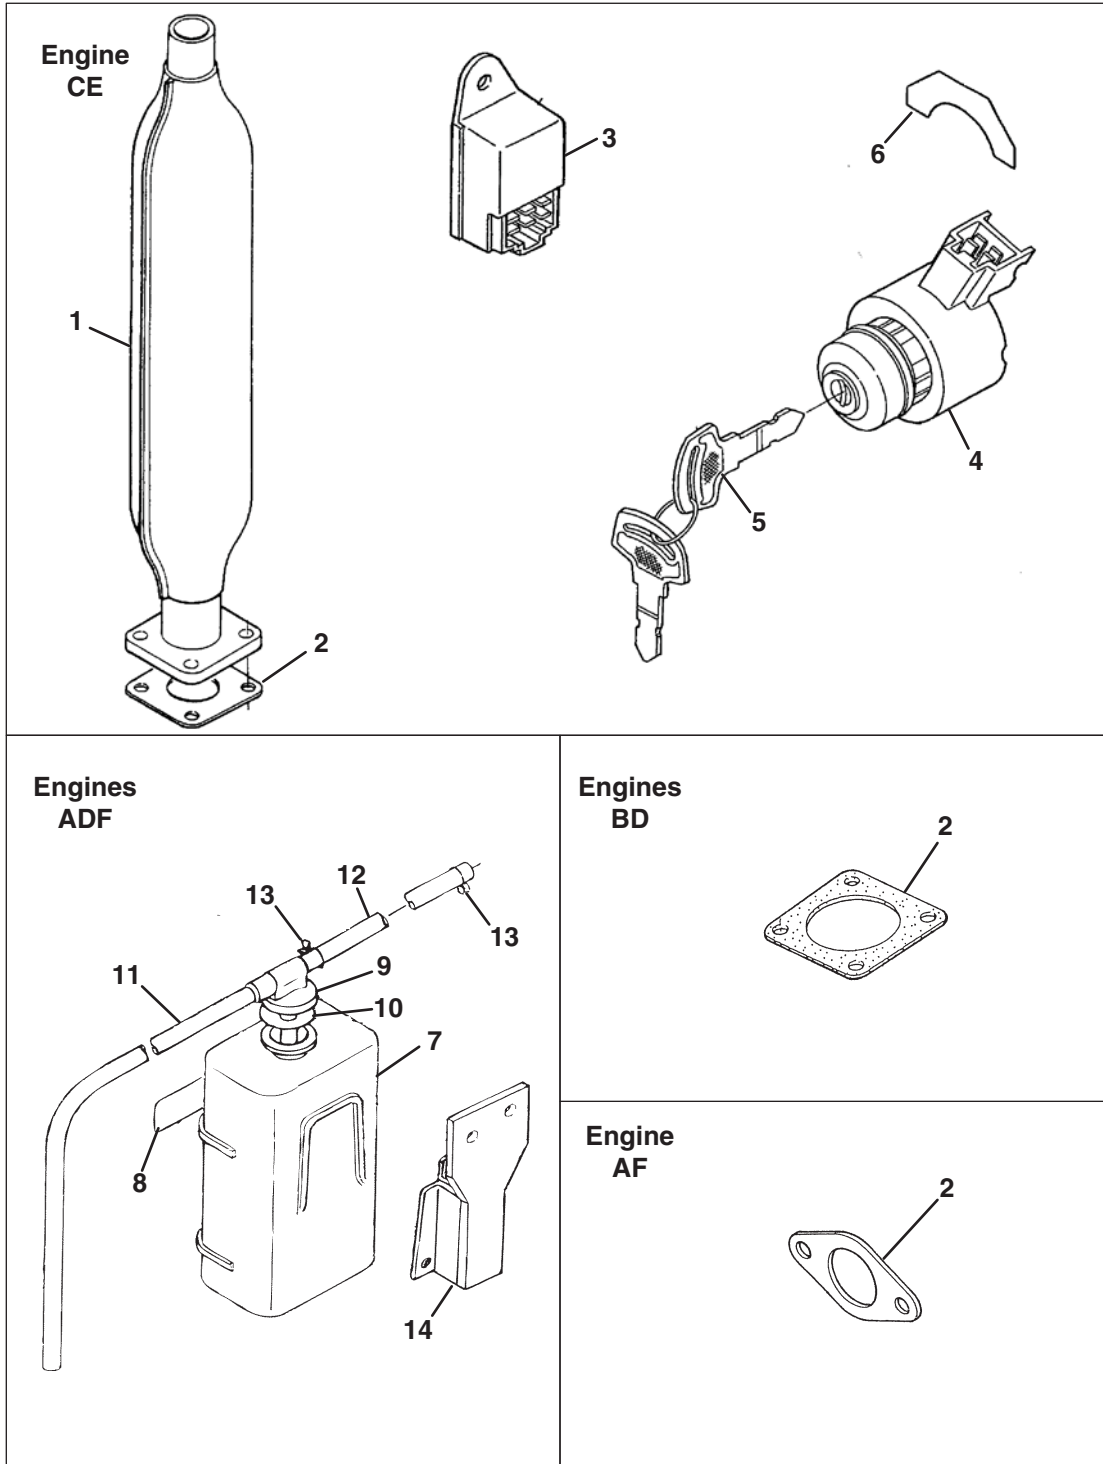

F - LF510 / Turfcut (69180 S/N 1620~1650) (D1105-E3B-TXN-3)

> Change from previous revision

32.1 Miscellaneous

KUBOTA D1105-T-E3B

Engine	Item	Part No.	Qty.	Description	Serial Numbers/Notes
CE	1	4176549	1	Muffler	
BCDE	2	553020	1	Gasket, Muffler Na	
AF	2	5003476	1	Gasket, Muffler Na	
CE	3	839406	1	Timer, Glow Lamp	
CE	4	2810269	1	Assy Switch, Starter	
CE	5	2811020	1	Assy Key	
CE	6	2810750	1	Label, Starter Switch	
ADF	7	553926	1	Assy Tank, Reserve	
ADF		5001207	1	• Body, Tank	
ADF	8	4145735	1	• Label, Caution	
ADF	9	2500814	1	• Cap	
ADF	10	2500815	1	• Gasket	
ADF	11	553913	1	• Pipe, Water Over Flow	
ADF	12	2811915	1	• Pipe, Water Over Flow	
ADF	13	553914	2	• Clip, Pipe	
ADF	14	554231	1	Comp Support, Tank	