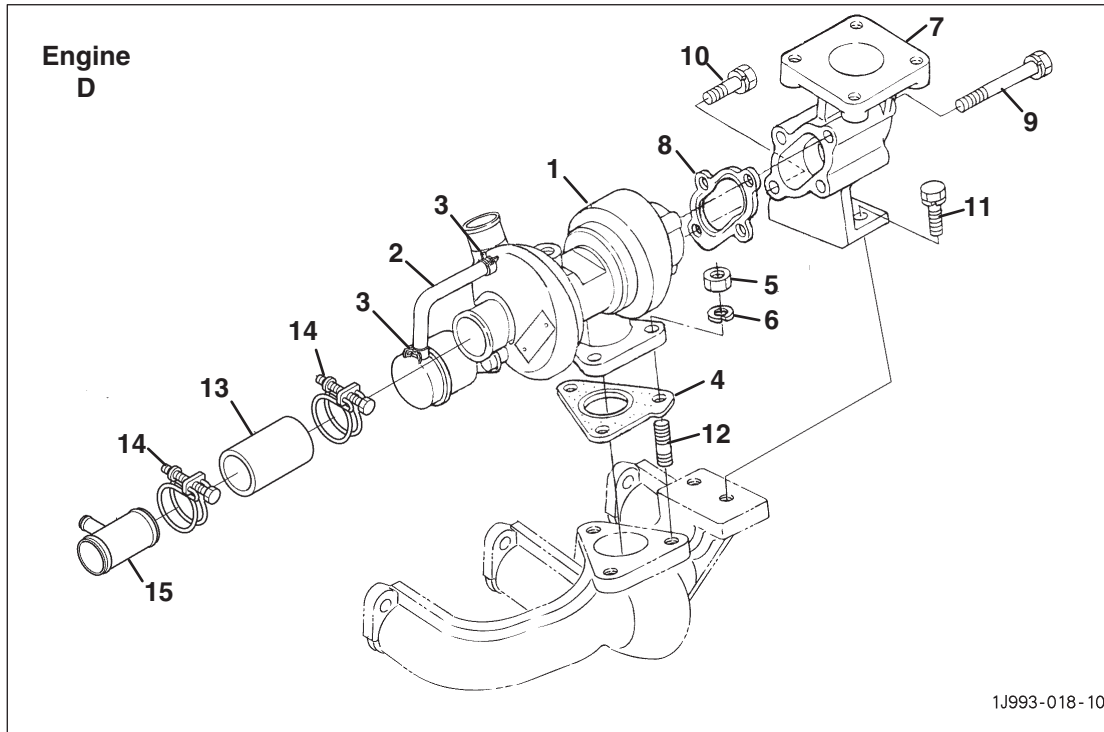

29.1 Turbo Charger

KUBOTA D1105-T-E3B

Engine	Item	Part No.	Qty.	Description	Serial Numbers/Notes
D	1	4177245	1	Assy Turbo Charger	
E	1	4183702	1	Assy Turbo Charger	
DE	2	4177246	1	• Assy Hose	
DE	3	4177247	2	• • Clamp, Hose	
DE	4	5002750	1	Gasket	
DE	5	550398	3	Nut	
DE	6	550409	3	Washer, Spring	
D	7	2810896	1	Flange, Muffler	
E	7	4183703	1	Flange, Muffler	
DE	8	5002749	1	Gasket	
D	9	5003482	3	Bolt	
E	9	2500960	3	Bolt	
DE	10	5003283	1	Bolt	
DE	11	550379	2	Bolt	
DE	12	4134402	3	Stud	
DE	13	4177248	1	Tube, Inlet Turbo	
DE	14	4177249	2	Band	
DE	15	4177250	1	Pipe, Inlet Breather	

A - SLF 1880 (D1105-E3B-TXRN-1)

C - TR-3 (D1105-E3B-RNUK-3)

E - AR-3 (D1105-E3B-RNUK-3)

● - Used on All Engines

B - Truckster / Haulster / Spraytek (D1105-E3B-TXRN-2)

D - SLF 1880 Turbo (D1105-T-E3B-TXRN-1)

F - LF510 / Turfcut (69180 S/N 1620~1650) (D1105-E3B-TXN-3)

> Change from previous revision