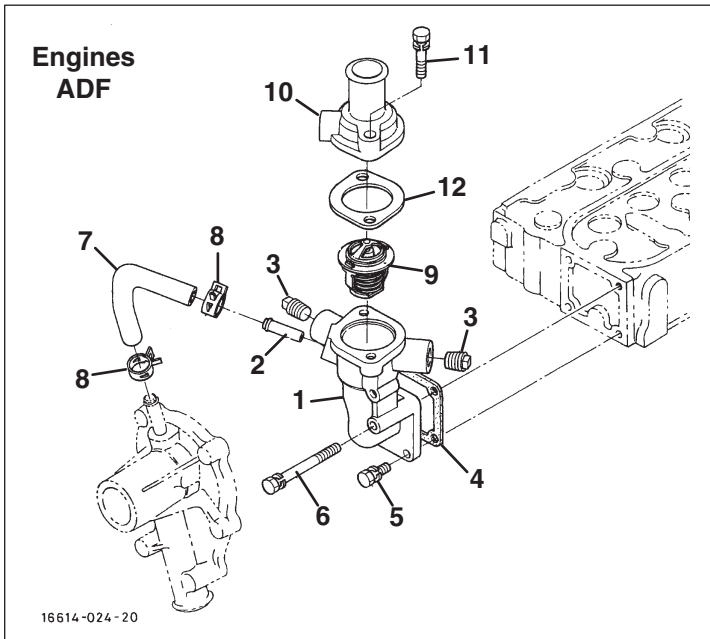

25.1 Water Flange and Thermostat

Engine	Item	Part No.	Qty.	Description	Serial Numbers/Notes
ABDF	1	5001297	1	Comp. Flange, Water	
CE	1	4183694	1	Comp. Flange, Water	
●	2	557975	1	Pipe, Water Return	
ABDF	3	4134361	2	Plug	
CE	3	4137778	1	Plug	
●	4	5001273	1	Gasket, Water Flange	
●	5	550362	3	Bolt	
ACDEF	6	2500899	1	Bolt	
B	6	5001135	1	Bolt	
ABDF	7	5001254	1	Pipe, Water Return	
CE	7	4183695	1	Pipe, Water Return	
●	8	2501011	2	Band, Pipe	
●	9	556412	1	Assy Thermostat	
ADF	10	5003479	1	Cover, Thermostat	
BCE	10	4183632	1	Cover, Thermostat	
●	11	4134370	1	Gasket, Thermostat	
●	12	594334	2	Bolt	
B	13	4134361	1	Plug	
CE	13	557227	1	Plug	
CE	14	2810959	1	Assy Thermoswitch	
CE	15	4184260	1	Adapter	
CE	16	2500862	2	Gasket	

A - SLF 1880 (D1105-E3B-TXRN-1)

C - TR-3 (D1105-E3B-RNUK-3)

E - AR-3 (D1105-E3B-RNUK-3)

● - Used on All Engines

B - Truckster / Haulster / Spraytek (D1105-E3B-TXRN-2)

D - SLF 1880 Turbo (D1105-T-E3B-TXRN-1)

F - LF510 / Turfcut (69180 S/N 1620~1650) (D1105-E3B-TXN-3)

> Change from previous revision