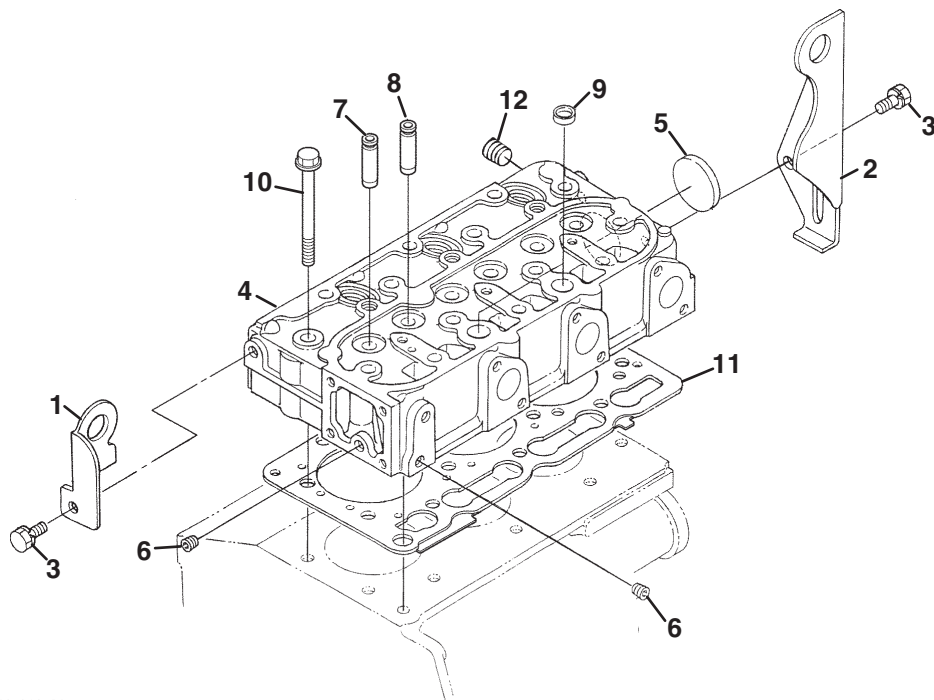

4.1 Cylinder Head

1G662-012-26

KUBOTA D1105-T-E3B

Engine	Item	Part No.	Qty.	Description	Serial Numbers/Notes
●	1	2500886	1	Hook, Engine	
●	2	2500887	1	Hook, Engine	
●	3	594330	2	Bolt	
ABCF	4	4183580	1	Comp. Cylinder Head	
D	4	4183594	1	Comp. Cylinder Head	
E	4	4183723	1	Comp. Cylinder Head	
●	5	550673	1	• Cap, Sealing	
●	6	552978	2	• Plug	
●	7	4145830	3	• Guide, Inlet Valve	
●	8	4145831	3	• Guide, Exhaust Valve	
●	9	2500888	2	• Cap, Sealing	
●	10	2500889	14	Bolt, Cylinder Head	
●	11	4183581	1	Gasket, Cylinder Head	
●	12	554115	1	Plug	

A - SLF 1880 (D1105-E3B-TXRN-1)

C - TR-3 (D1105-E3B-RNUK-3)

E - AR-3 (D1105-E3B-RNUK-3)

● - Used on All Engines

B - Truckster / Haulster / Spraytek (D1105-E3B-TXRN-2)

D - SLF 1880 Turbo (D1105-T-E3B-TXRN-1)

F - LF510 / Turfcut (69180 S/N 1620~1650) (D1105-E3B-TXN-3)

> Change from previous revision