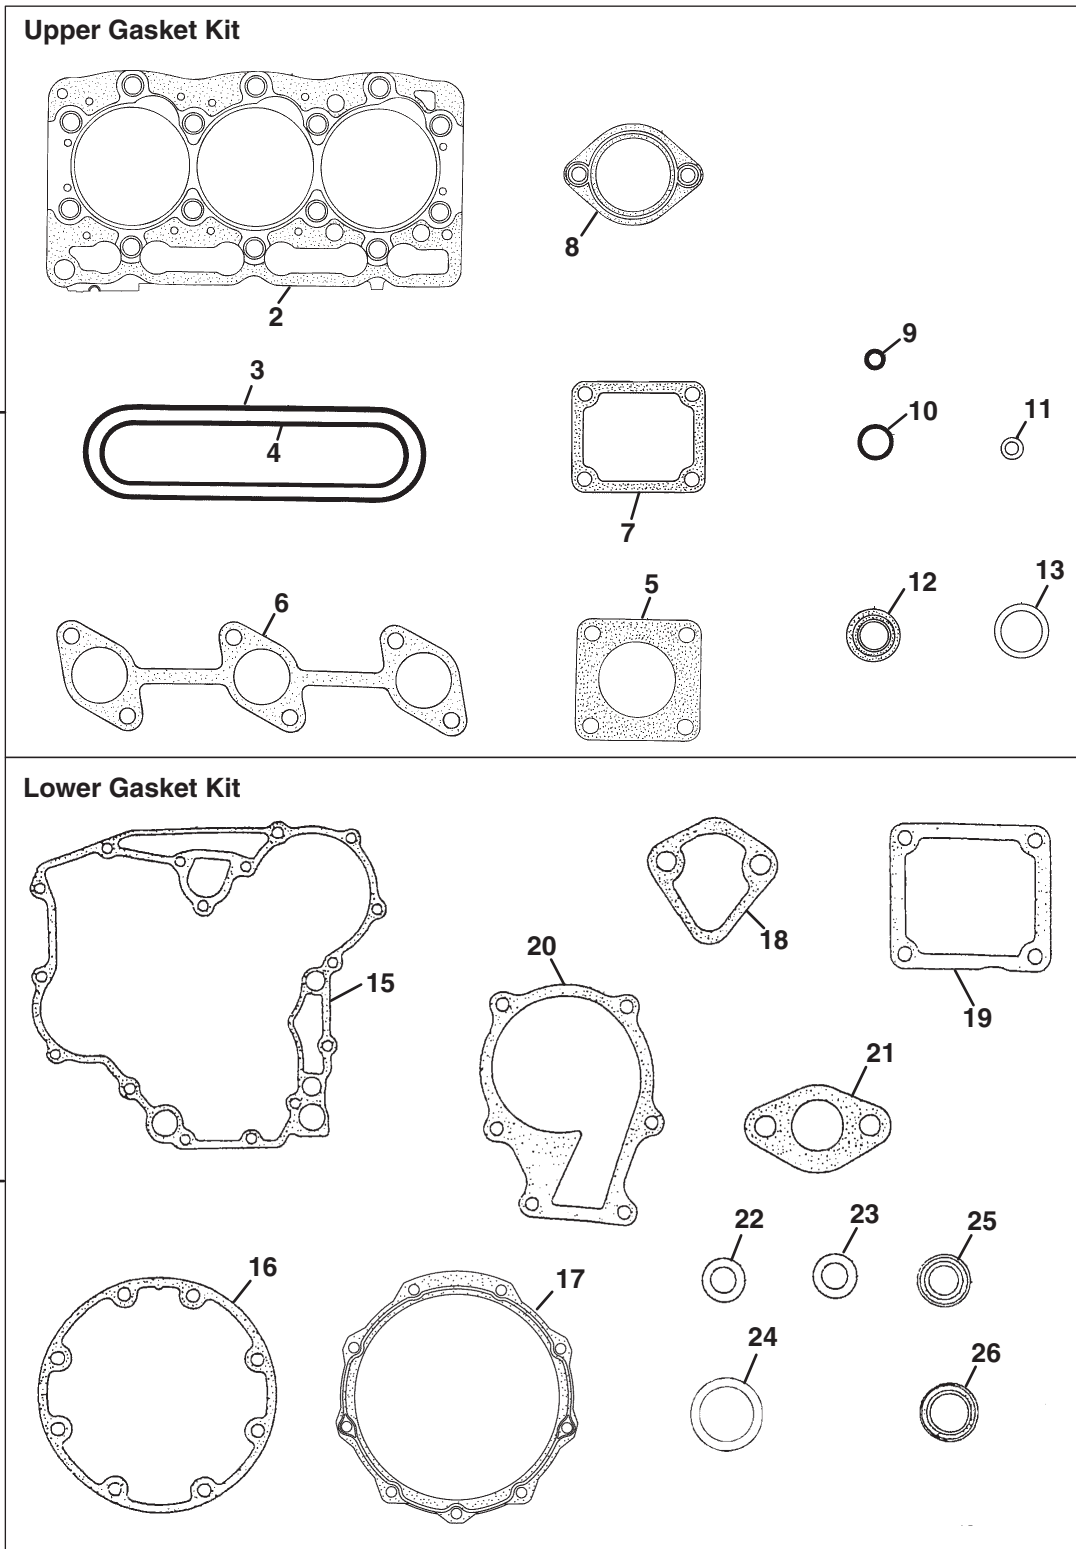

1.1 Gasket Kits

KUBOTA D1105-T-E3B

Engine	Item	Part No.	Qty.	Description	Serial Numbers/Notes
●	1	4183636	1	Upper Gasket Kit	
●	2	4183581	1	• Gasket, Cylinder Head	
●	3	2500856	1	• Gasket, Head Cover	
ABCF	4	2500854	1	• Gasket, Intake Manifold	
BCDE	5	553020	1	• Gasket, Muffler NA	
●	6	5001262	1	• Gasket, Exhaust Manifold	
●	7	5001273	1	• Gasket, Water Flange	
●	8	4134370	1	• Gasket, Thermostat	
●	9	557352	3	• Seal, Heat	
●	10	2809955	1	• O Ring, Oil Cap	
●	11	550839	3	• Gasket, Head Cover Nut	
●	12	2500923	6	• Seal, Valve Stem	
●	13	554051	3	• Gasket, Nozzle Holder	
●	14	4183637	1	Lower Gasket Kit	
●	15	5001269	1	• Gasket, Gear Case	
●	16	2500824	1	• Gasket, Bearing Case	
●	17	5001270	1	• Gasket, Bearing Case Cover	
●	18	5001922	1	• Gasket, Fuel Pump Cover	
●	19	5001272	1	• Gasket, Speed Control Plate	
ABDF	20	557867	1	• Gasket, Water Pump	
●	21	2500845	1	• Gasket, Governor	
●	22	553143	6	• Gasket	
●	23	2500811	1	• Oil Plug Gasket	
CE	24	4183640	1	• Oil Plug Gasket	
●	25	2500902	1	• Seal, Gear Case Oil	
●	26	2500825	1	• Seal, Rear Crankshaft Oil	
The following parts are not included in the standard Kubota Gasket Kits and will need to be ordered separately.					
DE	4	5003603	1	Gasket, Intake Manifold	
AF	5	5003476	1	Gasket, Muffler NA	
CE	20	4183698	1	Gasket, Water Pump	

A - SLF 1880 (D1105-E3B-TXRN-1)
C - TR-3 (D1105-E3B-RNUK-3)
E - AR-3 (D1105-E3B-RNUK-3)
● - Used on All Engines

B - Truckster / Haulster / Spraytek (D1105-E3B-TXRN-2)
D - SLF 1880 Turbo (D1105-T-E3B-TXRN-1)
F - LF510 / Turfcats (69180 S/N 1620~1650) (D1105-E3B-TXN-3)

> Change from previous revision