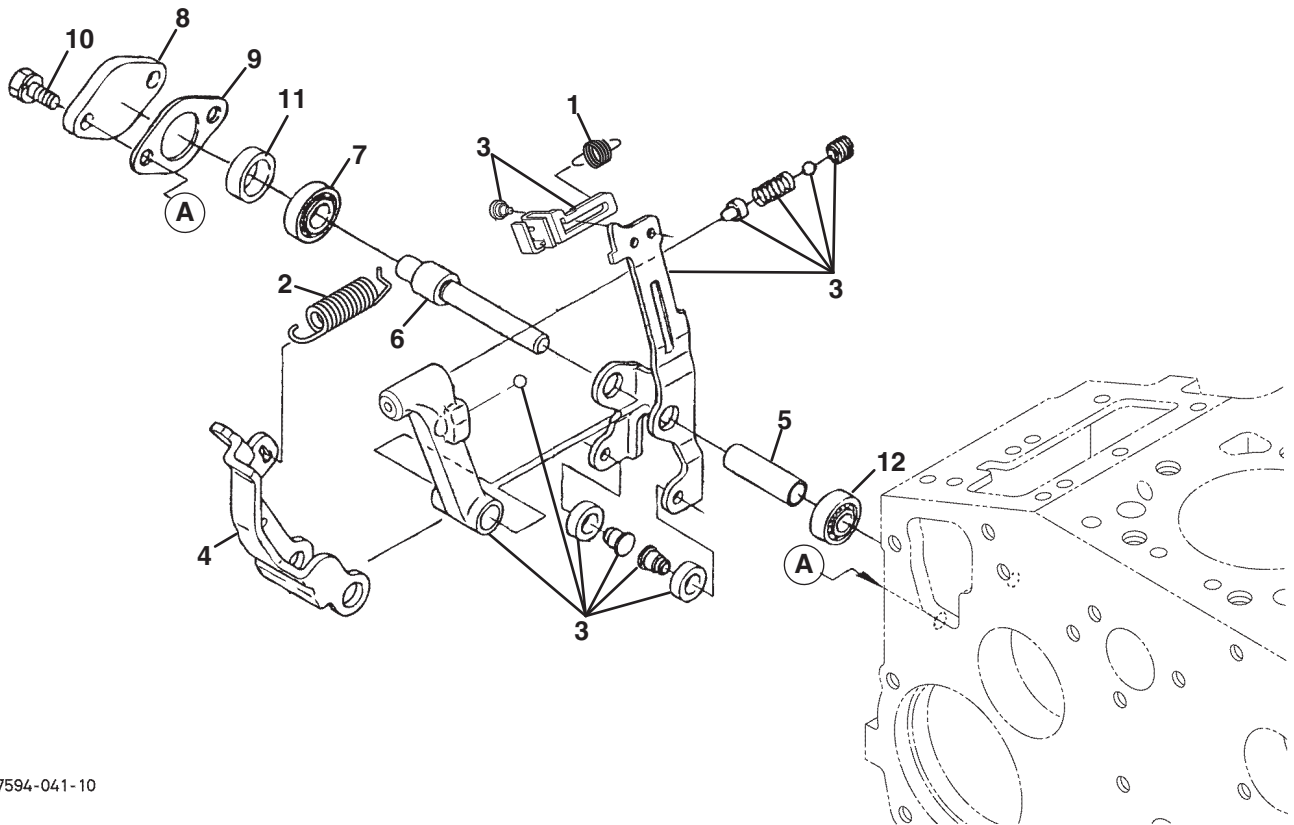

18.1 Governor

17594-041-10

KUBOTA D1105-T-E3B

Engine	Item	Part No.	Qty.	Description	Serial Numbers/Notes
ADEF	1	2500990	1	Spring, Start	
BC	1	4183622	1	Spring, Start	
●	2	5001287	1	Spring, Governor	
ABCF	3	4183585	1	Assy Lever, Fork	
DE	3	4164661	1	Assy Lever, Fork	
●	4	4177278	1	• Lever, Fork	
●	5	4177279	1	• Shaft, Fork Lever	
●	6	4177280	1	• Shaft, Fork Lever	
●	7	2500995	1	• Bearing, Miniaturize	
●	8	2500997	1	Cover, Fork Lev. Shaft	
●	9	2500845	1	Gasket	
●	10	550360	2	Bolt	
●	11	2500998	1	Collar	
●	12	2500999	1	Bearing, Miniaturize	

A - SLF 1880 (D1105-E3B-TXRN-1)

C - TR-3 (D1105-E3B-RNUK-3)

E - AR-3 (D1105-E3B-RNUK-3)

● - Used on All Engines

B - Truckster / Haulster / Spraytek (D1105-E3B-TXRN-2)

D - SLF 1880 Turbo (D1105-T-E3B-TXRN-1)

F - LF510 / Turfcut (69180 S/N 1620~1650) (D1105-E3B-TXN-3)

> Change from previous revision