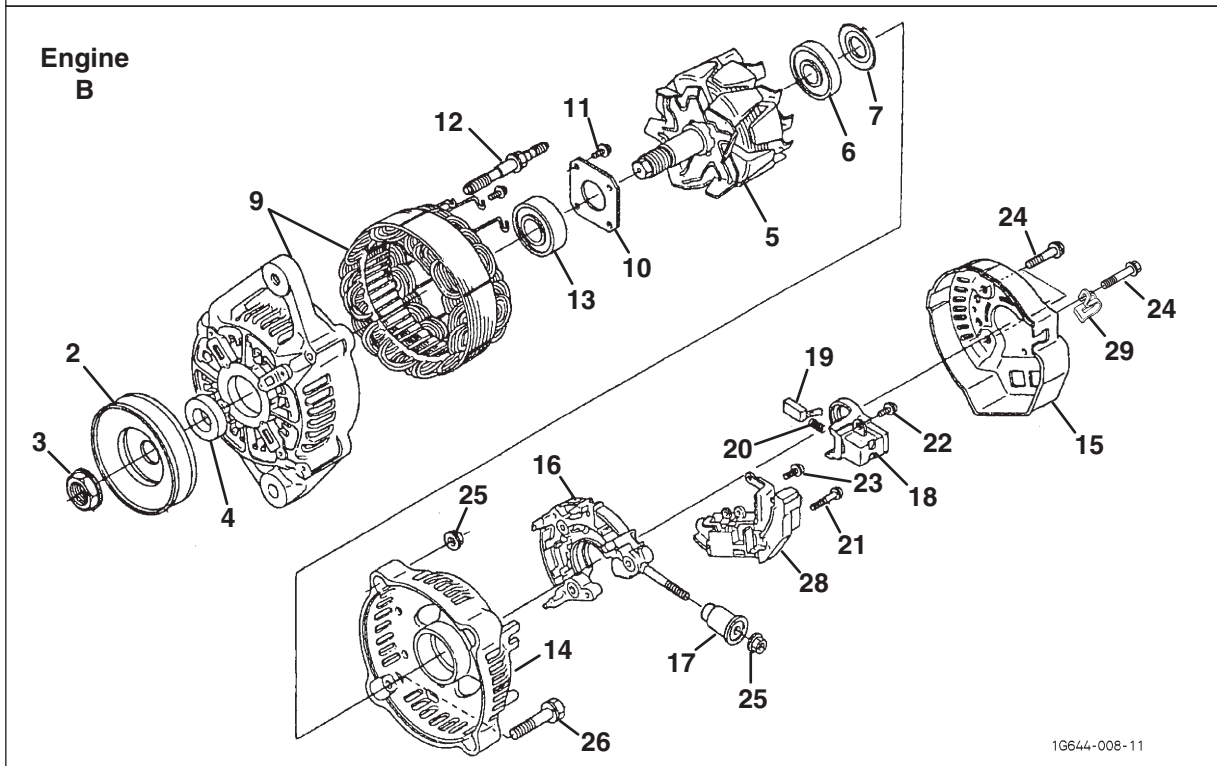

23.1 Alternator

Engine	Item	Part No.	Qty.	Description	Serial Numbers/Notes
ACDEF	1	2810354	1	Assy Alternator	
B	1	4183623	1	Assy Alternator	
●	2	557947	1	• Pulley, Dynamo	
●	3	557948	1	• Nut	
●	4	557949	1	• Collar	
ACDEF	5	4145943	1	• Rotor	
B	5	4183627	1	• Rotor	
●	6	557951	1	• • Cover, Bearing	
●	7	4145838	1	• • Bearing, Ball	
ACDEF	8	557953	1	• Washer, Thrust	
ACDEF	9	4145942	1	• Frame, Drive End	
B	9	4183626	1	• Frame, Drive End	
●	10	5001210	1	• • Plate, Retainer	
●	11	557956	4	• • Screw, Round Head	
●	12	557957	2	• • Bolt, Through	
●	13	4135839	1	• • Bearing, Ball	
ACDEF	14	4145828	1	• Frame, End	
B	14	4183628	1	• Frame, End	
ACDEF	15	4145829	1	• Cover, End	
B	15	4183631	1	• Cover, End	
ACDEF	16	557961	1	• Assy Rectifier	
B	16	4183629	1	• Holder	
●	17	557962	1	• Bush, Insulation	
●	18	4145837	1	• Holder, Brush	
●	19	557964	2	• • Brush	
●	20	557965	2	• • Spring, Brush	
●	21	557966	2	• Screw, Round Head	
●	22	557967	6	• Screw, Round Head	
●	23	557968	1	• Screw, Round Head	
●	24	557969	3	• Bolt	
●	25	557970	2	• Nut	
●	26	557971	2	• Bolt	
ACDEF	27	557972	1	• Nut	
ACDEF	28	2810355	1	• Assy Regulator	
B	28	4183630	1	• Assy Regulator	
B	29	4134341	1	• Clamp, Cord	

A - SLF 1880 (D1105-E3B-TXRN-1)

C - TR-3 (D1105-E3B-RNUK-3)

E - AR-3 (D1105-E3B-RNUK-3)

● - Used on All Engines

B - Truckster / Haulster / Spraytek (D1105-E3B-TXRN-2)

D - SLF 1880 Turbo (D1105-T-E3B-TXRN-1)

F - LF510 / Turfcut (69180 S/N 1620~1650) (D1105-E3B-TXN-3)

> Change from previous revision