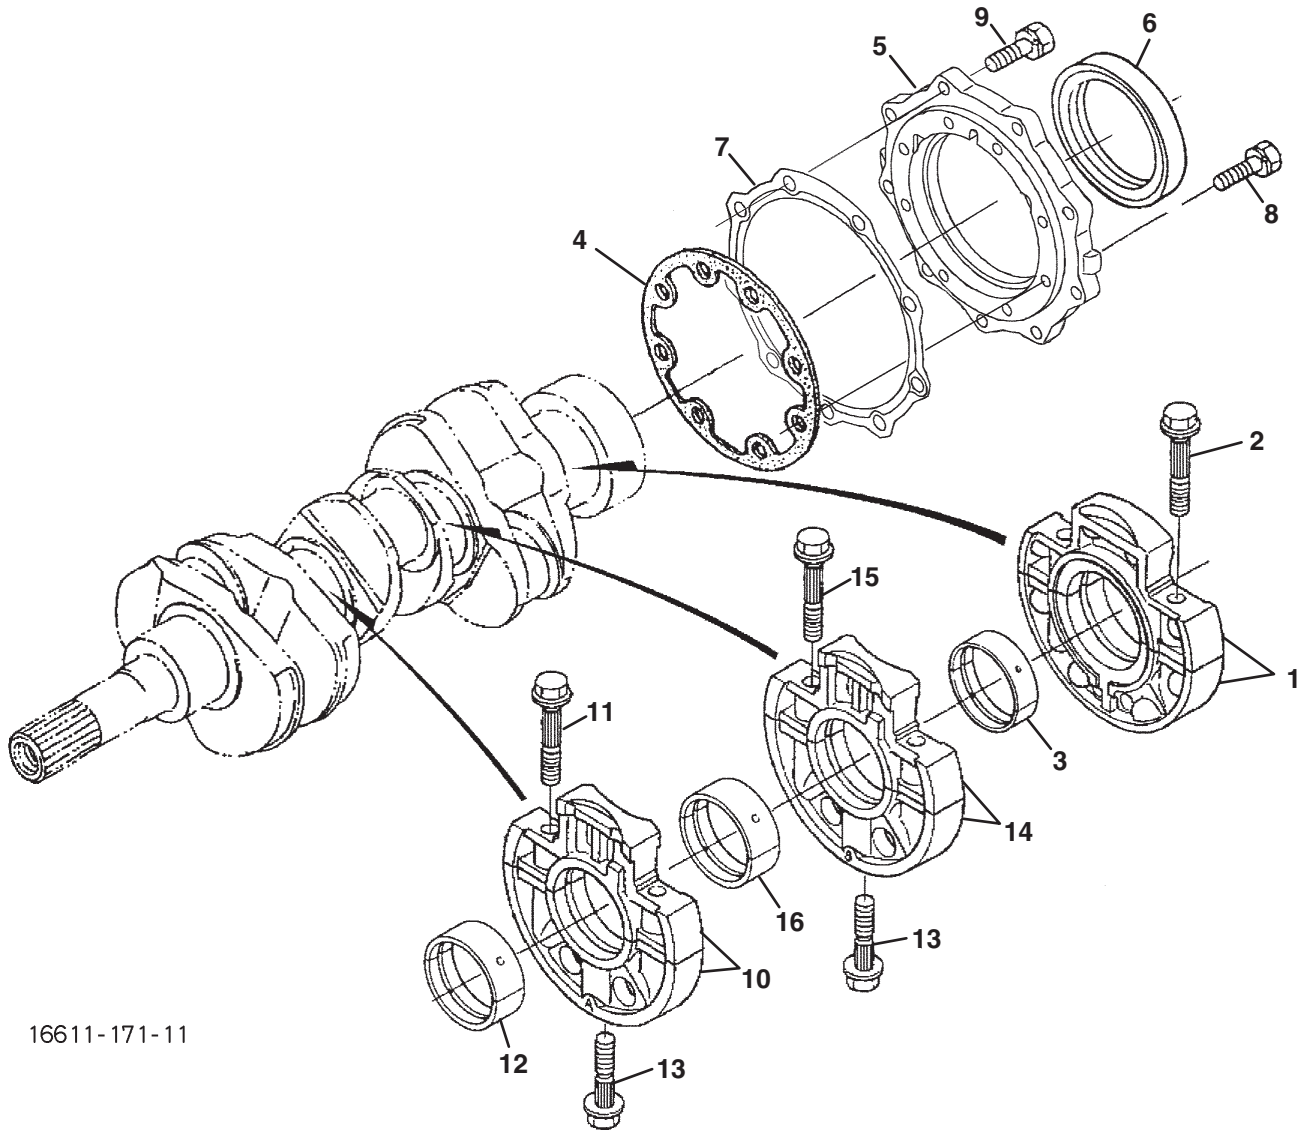

KUBOTA D1105-T-E3B

Engine	Item	Part No.	Qty.	Description	Serial Numbers/Notes
ADF	1	4111661	1	Gauge, Oil	
B	1	5002955	1	Gauge, Oil	
CE	1	4184020	1	Gauge, Oil	
ABCF	2	2812014	1	Plug, Oil Gauge	
ACDEF	3	4111662	1	Guide, Oil Gauge	
B	4	2810877	1	Assembly Guide, Oil Gauge	
B	5	5002033	1	O Ring	
B	6	5001138	1	Bolt	

A - SLF 1880 (D1105-E3B-TXRN-1)

C - TR-3 (D1105-E3B-RNUK-3)

E - AR-3 (D1105-E3B-RNUK-3)

● - Used on All Engines

B - Truckster / Haulster / Spraytek (D1105-E3B-TXRN-2)

D - SLF 1880 Turbo (D1105-T-E3B-TXRN-1)

F - LF510 / Turfcats (69180 S/N 1620~1650) (D1105-E3B-TXN-3)

> Change from previous revision

11.1 Main Bearing Case

16611-171-11