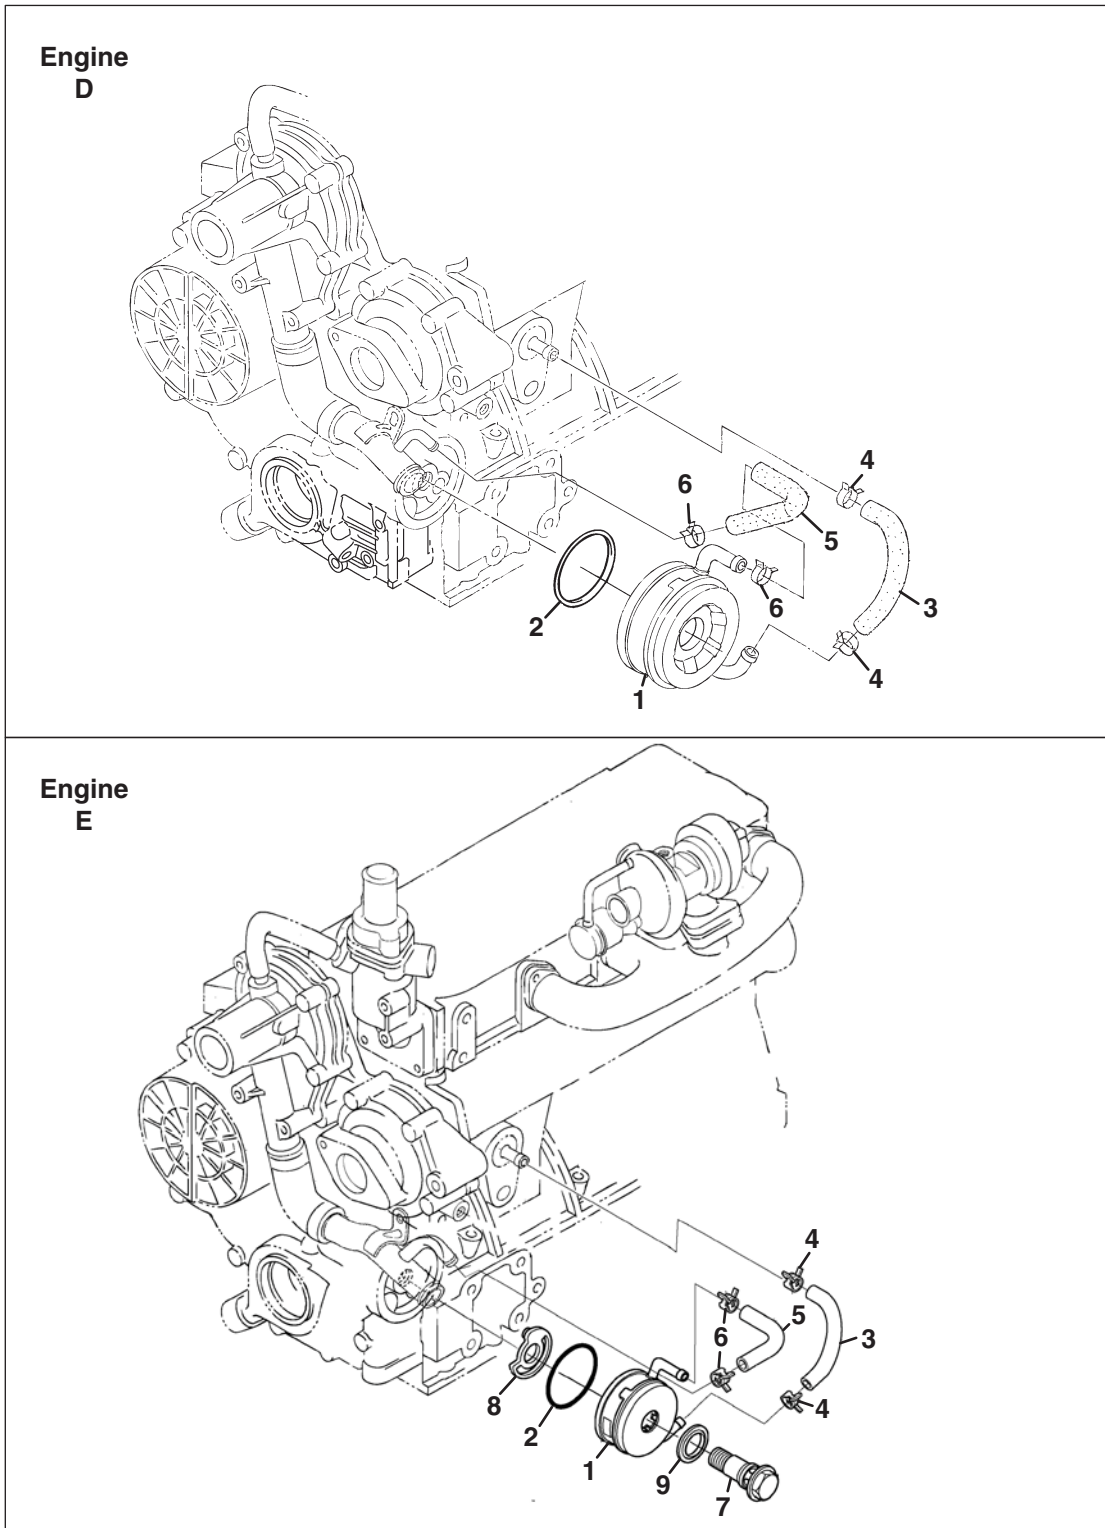

31.1 Turbo Engine Oil Cooler

Turbo Engines Only

KUBOTA D1105-T-E3B

Engine	Item	Part No.	Qty.	Description	Serial Numbers/Notes
D	1	4177251	1	Assy Cooler, Oil	
E	1	4183704	1	Assy Cooler, Oil	
DE	2	4177252	1	• O Ring	
DE	3	5002757	1	Pipe Cooler, Oil	
DE	4	2501011	2	Band, Pipe	
DE	5	5001254	1	Pipe, Water Return	
DE	6	2501011	2	Band, Pipe	
E	7	4183705	1	Connector	
E	8	4183706	1	Collar	
E	9	4183707	1	Washer, with Rubber	

A - SLF 1880 (D1105-E3B-TXRN-1)

C - TR-3 (D1105-E3B-RNUK-3)

E - AR-3 (D1105-E3B-RNUK-3)

● - Used on All Engines

B - Truckster / Haulster / Spraytek (D1105-E3B-TXRN-2)

D - SLF 1880 Turbo (D1105-T-E3B-TXRN-1)

F - LF510 / Turfcut (69180 S/N 1620~1650) (D1105-E3B-TXN-3)

> Change from previous revision