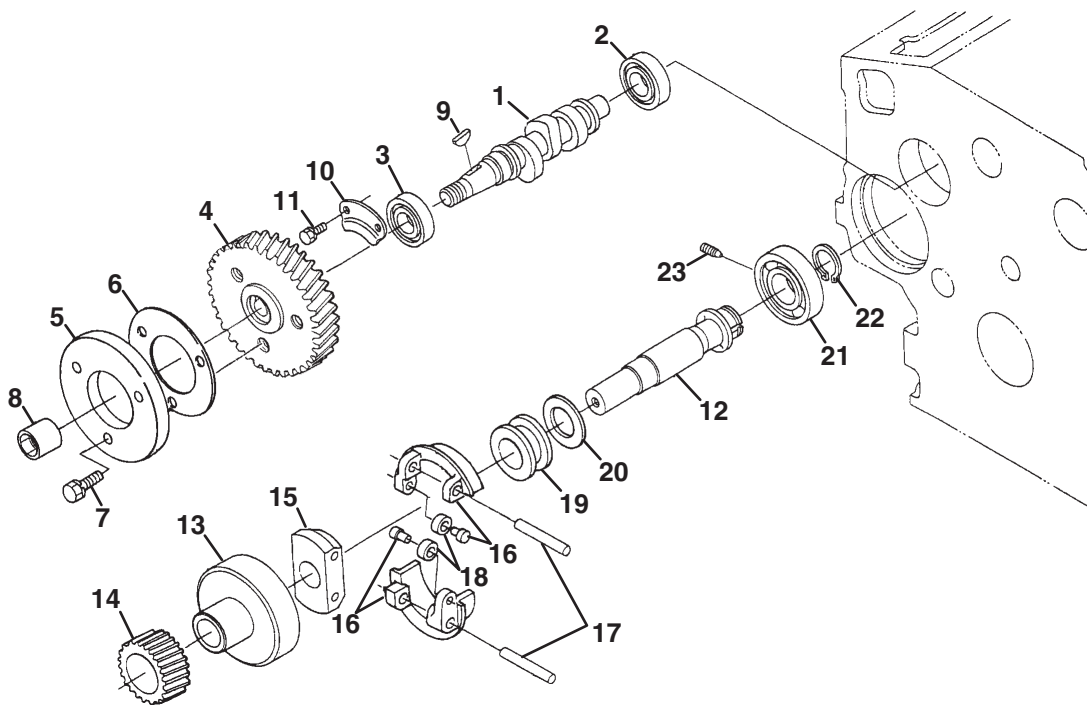

15.1 Fuel Camshaft and Governor

16221-019-13

KUBOTA D1105-T-E3B

Engine	Item	Part No.	Qty.	Description	Serial Numbers/Notes
●	1	5000897	1	Camshaft, Fuel	
●	2	4165622	1	Bearing, Ball	
●	3	4165623	1	Bearing, Ball	
●	4	2500968	1	Gear, Injection Pump	
D	5	2500965	1	Cam, Fuel	
D	6	5001244	1	Washer	
D	7	550363	3	Bolt	
●	8	2500966	1	Nut	
●	9	2500967	1	Key, Woodruff	
●	10	2500969	1	Stopper, Fuel.c/shaft	
●	11	550362	2	Bolt	
●	12	5001279	1	Assy Shaft, Governor	
●	13	5001247	1	Holder, Governor Gear	
●	14	2500972	1	Gear, Governor	
●	15	2500973	1	Holder, Gov. Weight	
●	16	5001246	2	Comp. Weight, Governor	
●	17	2500975	2	Shaft, Gov. Weight	
●	18	5001314	2	Roller	
●	19	2500976	1	Sleeve, Governor	
●	20	5001147	1	Washer, Thrust	
●	21	4165624	1	Bearing, Ball	
●	22	2500979	1	Cir Clip, Gov. Shaft	
●	23	2500980	1	Screw, Set	

A - SLF 1880 (D1105-E3B-TXRN-1)

C - TR-3 (D1105-E3B-RNUK-3)

E - AR-3 (D1105-E3B-RNUK-3)

● - Used on All Engines

B - Truckster / Haulster / Spraytek (D1105-E3B-TXRN-2)

D - SLF 1880 Turbo (D1105-T-E3B-TXRN-1)

F - LF510 / Turfcut (69180 S/N 1620~1650) (D1105-E3B-TXN-3)

> Change from previous revision