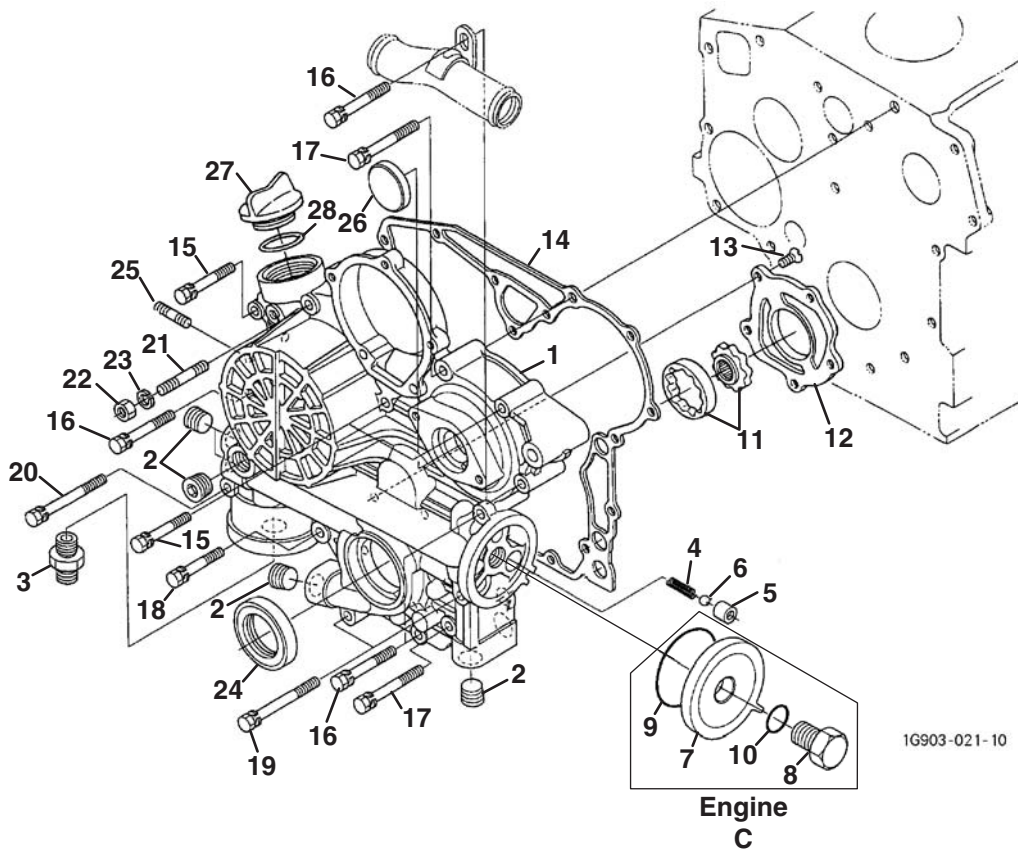

7.1 Gearcase

TR-3 and AR-3 Engines

KUBOTA D1105-T-E3B

Engine	Item	Part No.	Qty.	Description	Serial Numbers/Notes
C	1	4183681	1	Comp. Case,gear	
E	1	4183700	1	Comp. Case,gear	
CE	2	5001255	5	• Plug	
CE	3	2500892	1	• Joint, Pipe	
CE	4	2500893	1	• Spring	
CE	5	2500894	1	• Seat, Valve	
CE	6	2500895	1	• Ball	
C	7	4183683	1	• Cover	
C	8	4183684	1	• Bolt	
C	9	5002751	1	• O Ring	
C	10	2809954	1	• O Ring	
CE	11	2500896	1	• Assy Rotor, Oil Pump	
CE	12	5001256	1	• Cover, Oil Pump	
CE	13	2500898	5	• Screw, Csk-hd	
CE	14	5001269	1	Gasket, Gear Case	
CE	15	553481	3	Bolt	
CE	16	5001875	4	Bolt	
CE	17	2500899	2	Bolt	
CE	18	554097	1	Bolt	
CE	19	2500900	2	Bolt	
CE	20	557891	1	Bolt	
CE	21	2500901	1	Stud	
CE	22	550395	1	Nut	
CE	23	5001160	1	Washer, Spring	
CE	24	2500902	1	Seal, Oil	
CE	25	550386	2	Stud	
CE	26	5001276	1	Cover, Gear Case	
CE	27	4145944	1	Plug, Oil Filler	
CE	28	2809955	1	O Ring	

A - SLF 1880 (D1105-E3B-TXRN-1)

C - TR-3 (D1105-E3B-RNUK-3)

E - AR-3 (D1105-E3B-RNUK-3)

● - Used on All Engines

B - Truckster / Haulster / Spraytek (D1105-E3B-TXRN-2)

D - SLF 1880 Turbo (D1105-T-E3B-TXRN-1)

F - LF510 / Turfcut (69180 S/N 1620~1650) (D1105-E3B-TXN-3)

> Change from previous revision