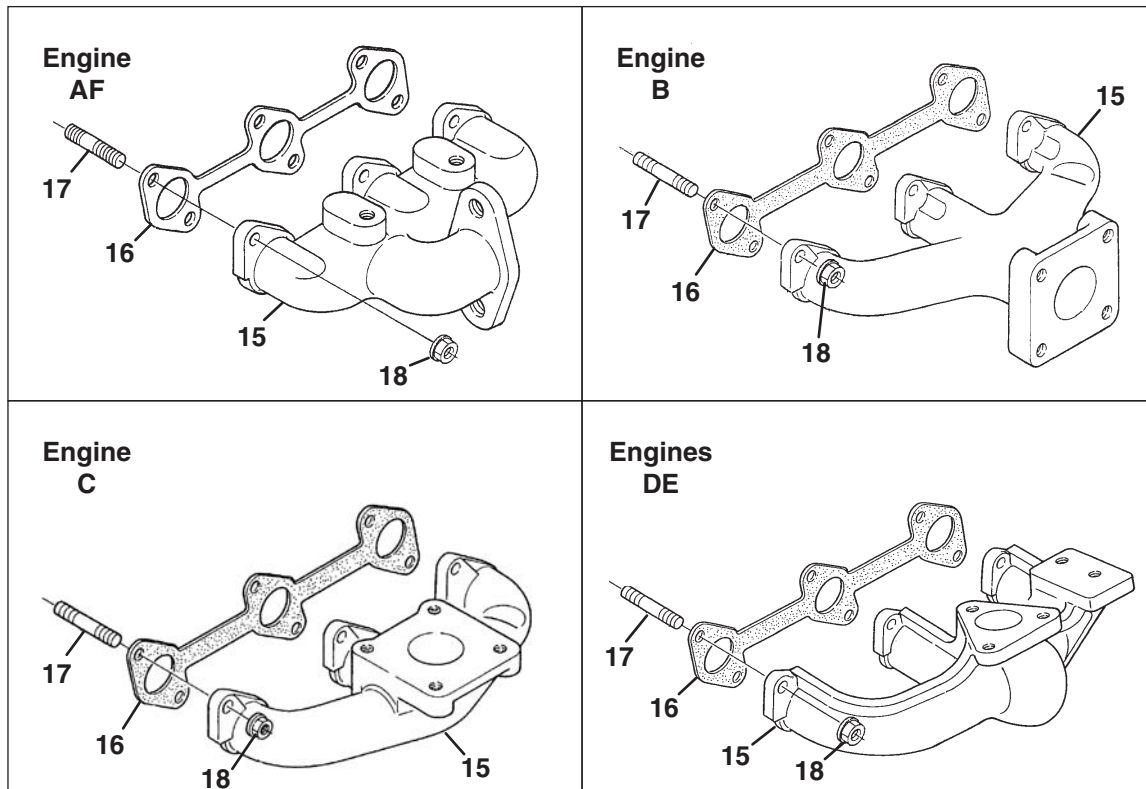

F - LF510 / Turfcut (69180 S/N 1620~1650) (D1105-E3B-TXN-3)

> Change from previous revision

28.1 Intake and Exhaust Manifolds

KUBOTA D1105-T-E3B

Engine	Item	Part No.	Qty.	Description	Serial Numbers/Notes
ABCF	1	4165648	1	Assy Manifold, Inlet	
ABCF	2	2500911	1	• Joint, Breather Pipe	
ABCF	3	2500854	1	• Gasket, In-manifold	
ABCF	4	550363	3	Bolt	
ABCF	5	2500917	1	Bolt	
ABCF	6	5001135	2	Bolt	
DE	7	4159670	1	Manifold, Inlet	
DE	8	5003603	1	Gasket, Intake Manifold	
DE	9	550364	3	Bolt	
DE	10	553841	1	Bolt	
DE	11	5003604	2	Bolt	
DE	12	4183602	1	Hose, Inlet	
DE	13	4177244	1	Clamp, Hose	
DE	14	4177243	1	Clamp, Hose	
AF	15	5003475	1	Manifold, Exhaust	
B	15	5001306	1	Manifold, Exhaust	
C	15	4184261	1	Manifold, Exhaust	
D	15	5003608	1	Manifold, Exhaust	
E	15	4183701	1	Manifold, Exhaust	
●	16	5001262	1	Gasket, Ex-manifold	
●	17	2500918	6	Stud	
●	18	2500919	6	Nut	