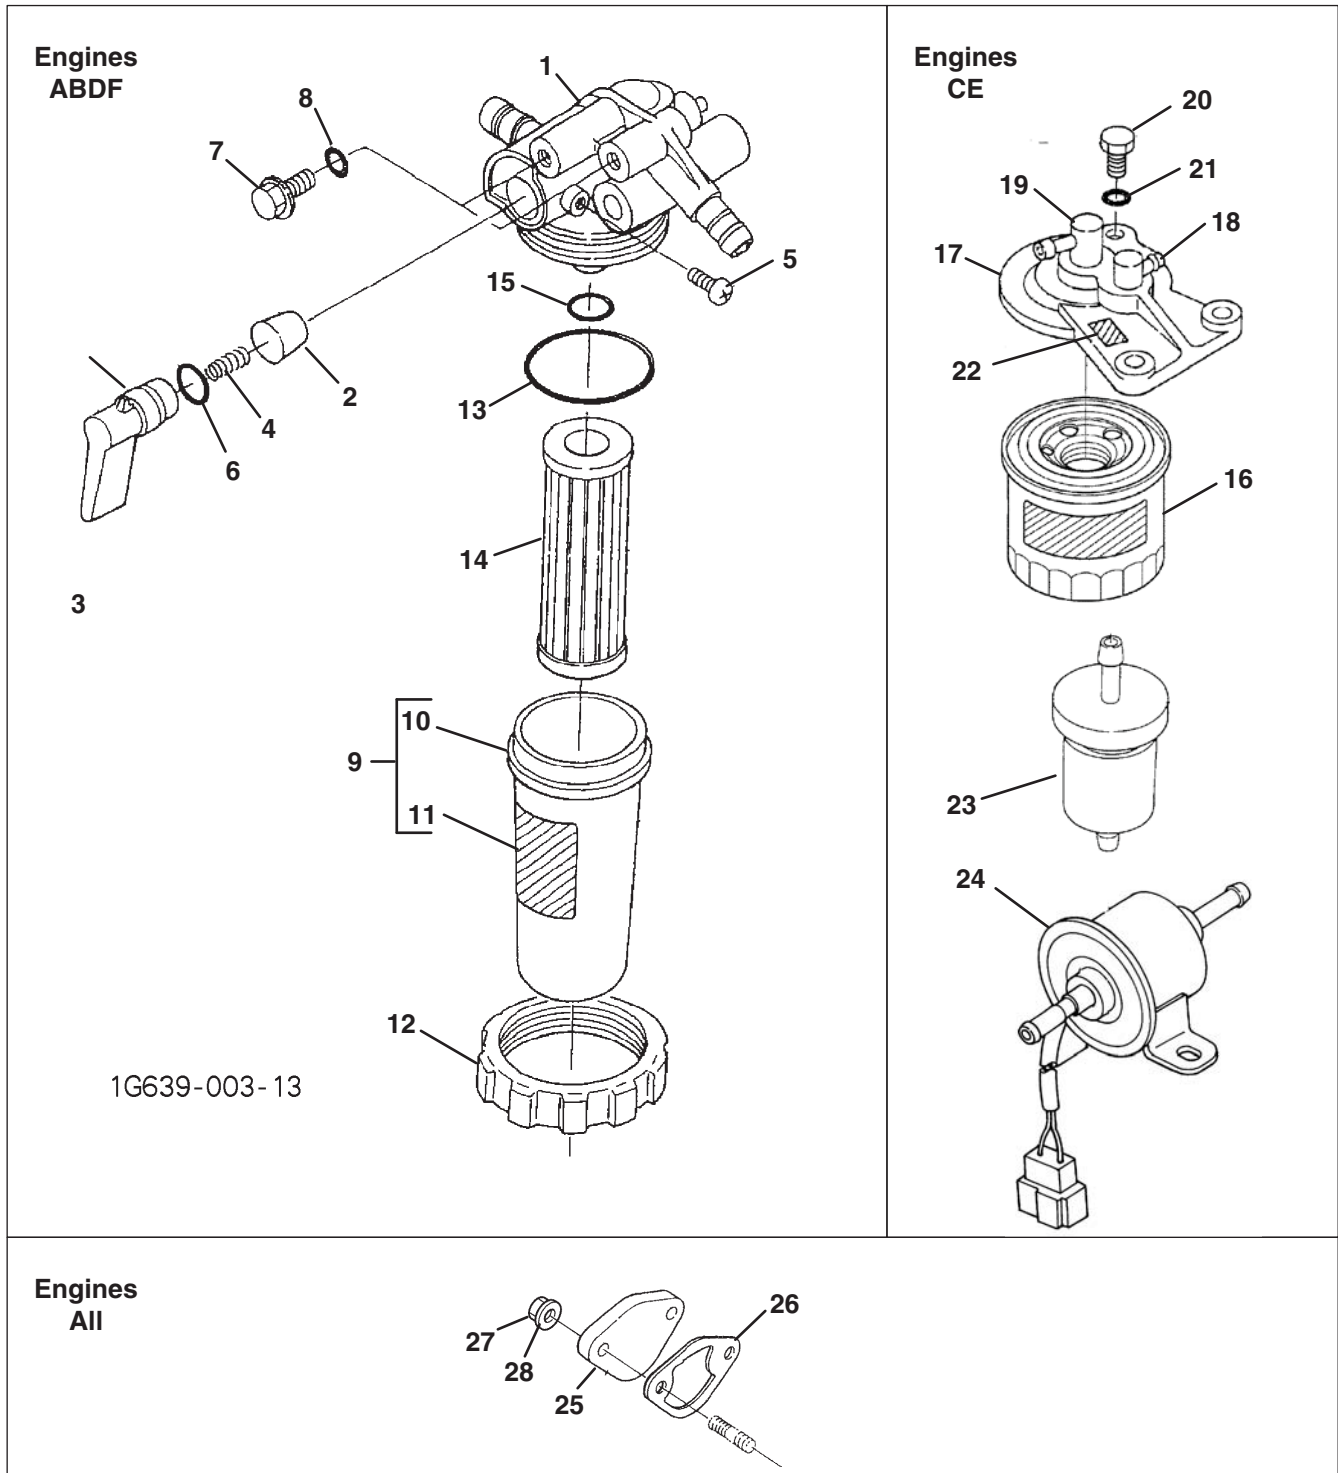

21.1 Fuel Filter and Pump

KUBOTA D1105-T-E3B

Engine	Item	Part No.	Qty.	Description	Serial Numbers/Notes
ABDF	1	5001947	1	Assy Filter, Fuel	
ABDF	2	NS	1	• Stopper	
ABDF	3	550396	1	• Lever, Cock	
ABDF	4	550464	1	• Spring, Valve	
ABDF	5	4145702	1	• Screw, Set	
ABDF	6	4145703	1	• O Ring, Lever	
ABDF	7	4145892	2	• Screw, Air Bleeder	
ABDF	8	4145666	2	• O Ring	
ABDF	9	5001309	1	• Assy Cup, Filter	
ABDF	10	4183588	1	• • Cup, Filter	
ABDF	11	5001301	1	• • Label, Fuel	
ABDF	12	4183589	1	• Ring, Retaining	
ABDF	13	550463	1	• O Ring, Filter Cup	
ABDF	14	550489	1	• Assy Element	
ABDF	15	2810640	1	• O Ring, Filter	
CE		5001189	1	Assy Filter, Fuel	
CE	16	2500809	1	• Element, Filter	
CE	17	2501023	1	• Assy Cover, Filter	
CE	18	557357	1	• • Joint, Pipe	
CE	19	557358	1	• • Joint, Pipe	
CE	20	2501024	1	• Plug, Filter Breather	
CE	21	2501025	1	• O Ring	
CE	22	2501026	1	• Mark, Form	
CE	23	5001182	1	Assy Filter, Fuel	
CE	24	5001948	1	Assy Pump, Fuel	
●	25	2500962	1	Cover	
●	26	5001922	1	Gasket, Fuel Pump	
●	27	550395	2	Nut	
●	28	5001160	2	Washer, Spring	

A - SLF 1880 (D1105-E3B-TXRN-1)

C - TR-3 (D1105-E3B-RNUK-3)

E - AR-3 (D1105-E3B-RNUK-3)

● - Used on All Engines

B - Truckster / Haulster / Spraytek (D1105-E3B-TXRN-2)

D - SLF 1880 Turbo (D1105-T-E3B-TXRN-1)

F - LF510 / Turfcut (69180 S/N 1620~1650) (D1105-E3B-TXN-3)

> Change from previous revision