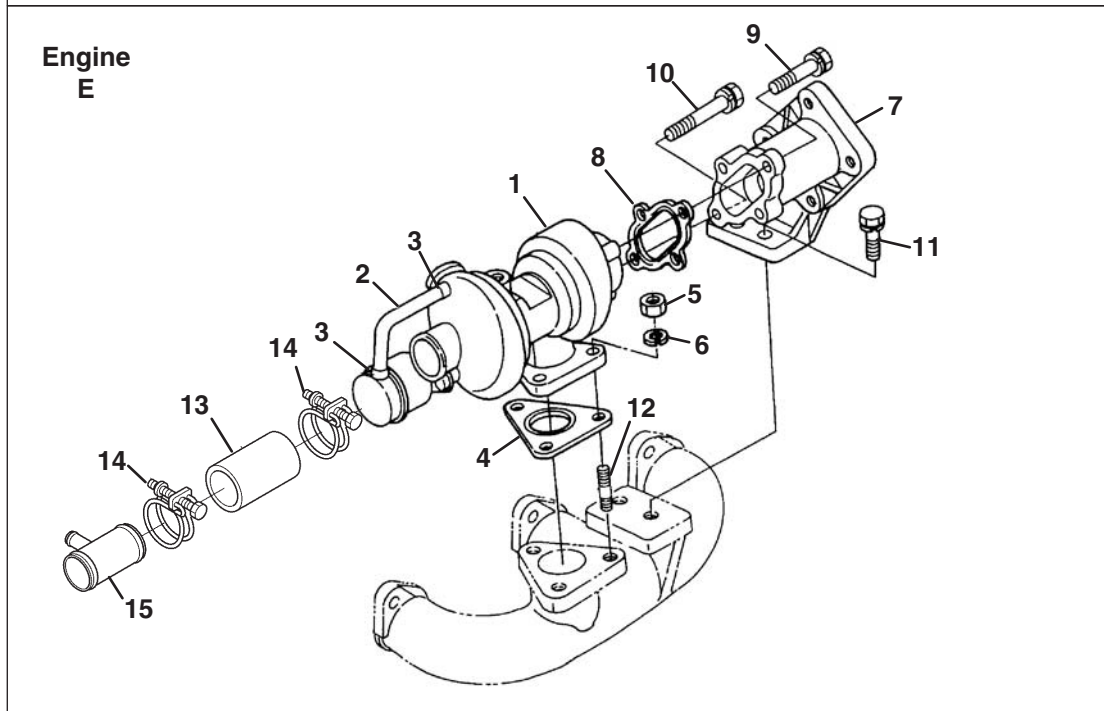

29.1 Turbo Charger

KUBOTA D1105-T-E3B

Engine	Item	Part No.	Qty.	Description	Serial Numbers/Notes
D	1	4177245	1	Assy Turbo Charger	
E	1	4183702	1	Assy Turbo Charger	
DE	2	4177246	1	• Assy Hose	
DE	3	4177247	2	• • Clamp, Hose	
DE	4	5002750	1	Gasket	
DE	5	550398	3	Nut	
DE	6	550409	3	Washer, Spring	
D	7	2810896	1	Flange, Muffler	
E	7	4183703	1	Flange, Muffler	
DE	8	5002749	1	Gasket	
D	9	5003482	3	Bolt	
E	9	2500960	3	Bolt	
DE	10	5003283	1	Bolt	
DE	11	550379	2	Bolt	
DE	12	4134402	3	Stud	
DE	13	4177248	1	Tube, Inlet Turbo	
DE	14	4177249	2	Band	
DE	15	4177250	1	Pipe, Inlet Breather	

A - SLF 1880 (D1105-E3B-TXRN-1)

C - TR-3 (D1105-E3B-RNUK-3)

E - AR-3 (D1105-E3B-RNUK-3)

● - Used on All Engines

B - Truckster / Haulster / Spraytek (D1105-E3B-TXRN-2)

D - SLF 1880 Turbo (D1105-T-E3B-TXRN-1)

F - LF510 / Turfcut (69180 S/N 1620~1650) (D1105-E3B-TXN-3)

> Change from previous revision