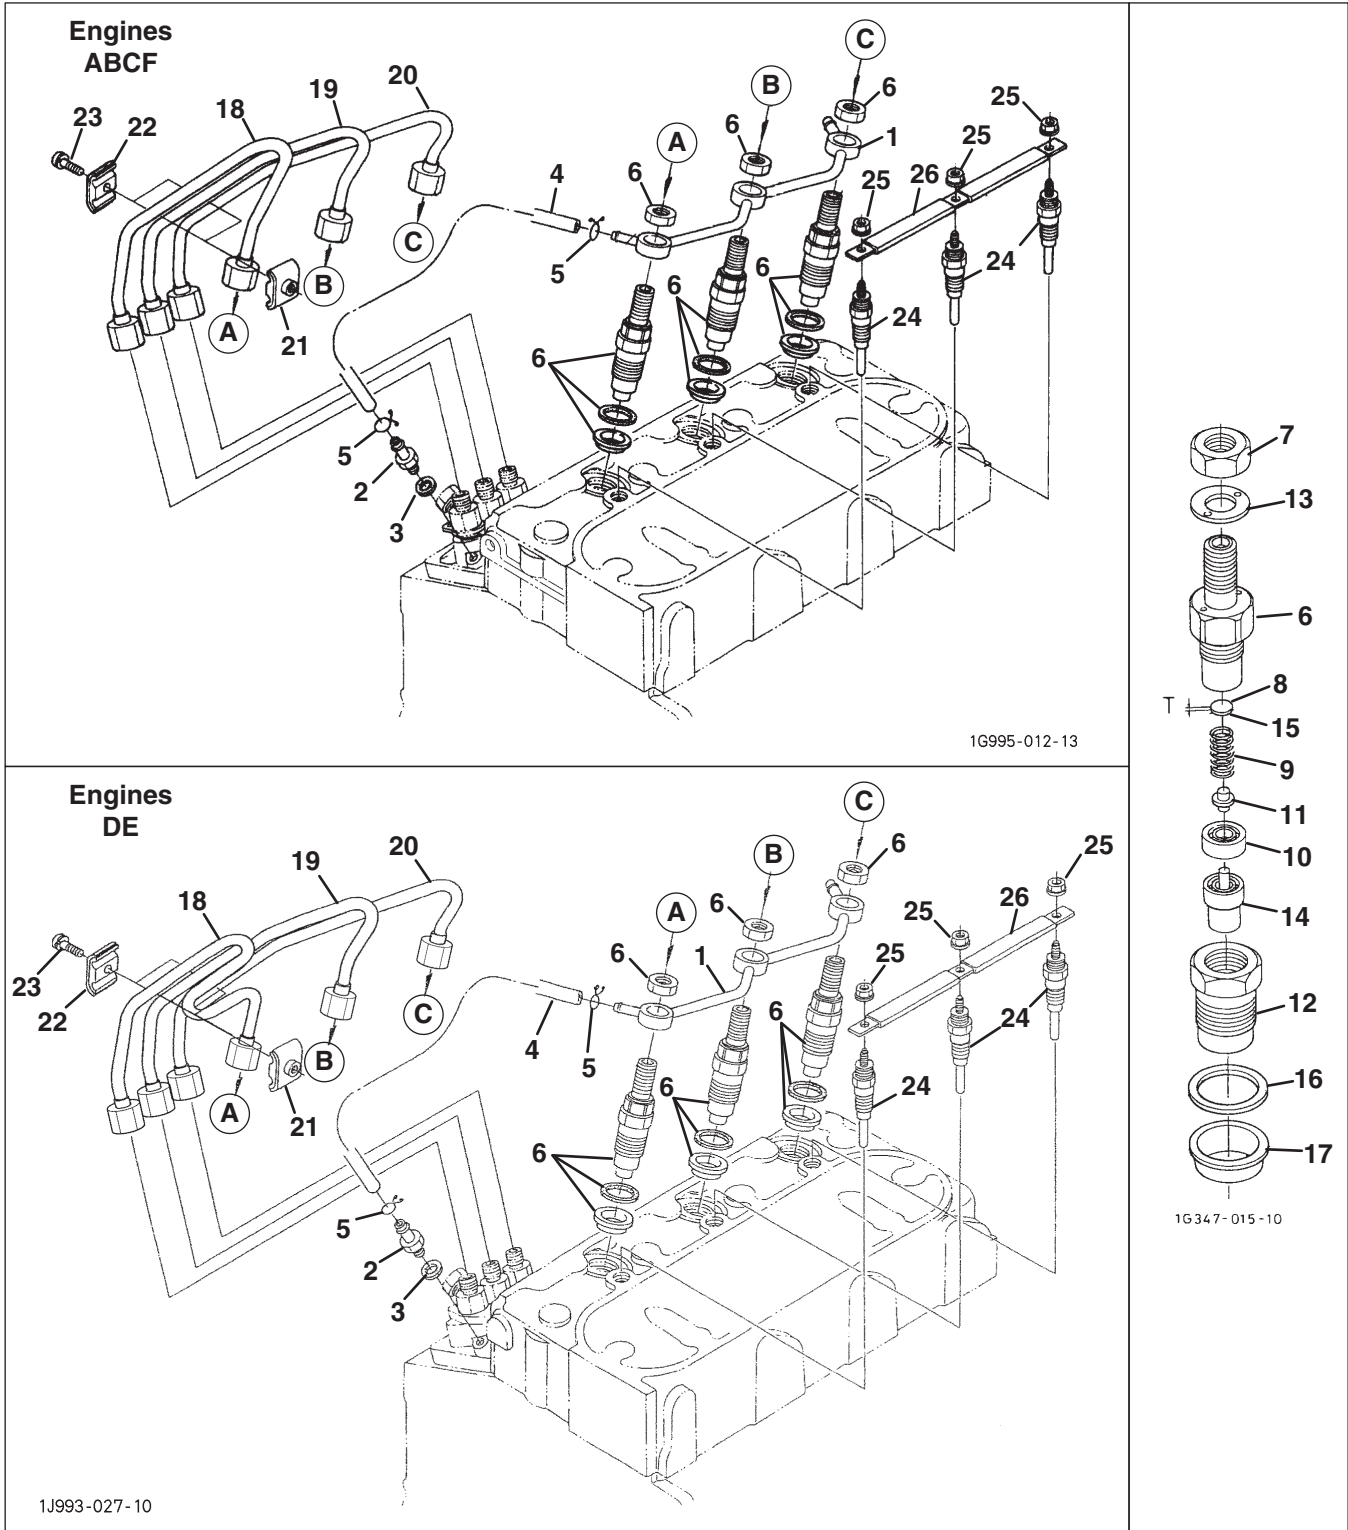

20.1 Nozzle Holder and Glow Plug

KUBOTA D1105-T-E3B

Engine	Item	Part No.	Qty.	Description	Serial Numbers/Notes
ABCF	1	5001265	1	Assy Pipe, Over Flow	
DE	1	4183600	1	Assy Pipe, Over Flow	
●	2	554037	1	Screw, Air Bleeder	
●	3	553143	1	Gasket	
ABCF	4	554022	1	Assy Pipe, Over Flow	
DE	4	4183595	1	Assy Pipe, Over Flow	
ABCF		4177275	1	• Pipe, Fuel Over Flow	
●	5	553105	2	• Clip,pipe	
ABCEF	6	4183586	3	Kit Holder, Nozzle	
D	6	4177276	3	Kit Holder, Nozzle	
●	7	5001224	1	• Nut	
●	8	5001220	1	• Washer, Adjusting	
●	9	5001219	1	• Spring, Nozzle	
●	10	5001222	1	• Spacer, Distance	
●	11	5001218	1	• Push Rod	
●	12	5001221	1	• Nut, Nozzle	
●	13	5001225	1	• Washer, Plain	
ABCEF	14	4165659	1	• Piece, Nozzle	
D	14	4177277	1	• Piece, Nozzle	
●		5001226	1	• Assy Washer, Adjust	
●	15	5001227	1	• • Washer, Adjusting	0.10 mm
●	15	5001228	1	• • Washer, Adjusting	0.20 mm
●	15	5001229	1	• • Washer, Adjusting	0.30 mm
●	15	5001230	1	• • Washer, Adjusting	0.40 mm
●	15	5001231	1	• • Washer, Adjusting	0.50 mm
●	15	5001232	1	• • Washer, Adjusting	0.52 mm
●	15	5001233	1	• • Washer, Adjusting	0.54 mm
●	15	5001234	1	• • Washer, Adjusting	0.56 mm
●	15	5001235	1	• • Washer, Adjusting	0.58 mm
●	15	5001236	1	• • Washer, Adjusting	0.80 mm
●	16	554051	1	• Gasket	
●	17	557352	1	• Seal,heat	
ABCF	18	5000901	1	Pipe, Injection	
DE	18	2809975	1	Pipe, Injection	
●	19	5000902	1	Pipe, Injection	
●	20	5000903	1	Pipe, Injection	
●	21	554054	2	Clamp, Pipe	
●	22	554055	2	Clamp, Pipe	
●	23	550401	2	Screw, With Washer	
ABCF	24	4177227	3	Glow Plug	
DE	24	5002743	3	Glow Plug	
●	25	5001152	3	• Nut, Flange	
●	26	5001266	1	Cord, Glow Plug	

A - SLF 1880 (D1105-E3B-TXRN-1)

C - TR-3 (D1105-E3B-RNUK-3)

E - AR-3 (D1105-E3B-RNUK-3)

● - Used on All Engines

B - Truckster / Haulster / Spraytek (D1105-E3B-TXRN-2)

D - SLF 1880 Turbo (D1105-T-E3B-TXRN-1)

F - LF510 / Turfcats (69180 S/N 1620~1650) (D1105-E3B-TXN-3)

> Change from previous revision