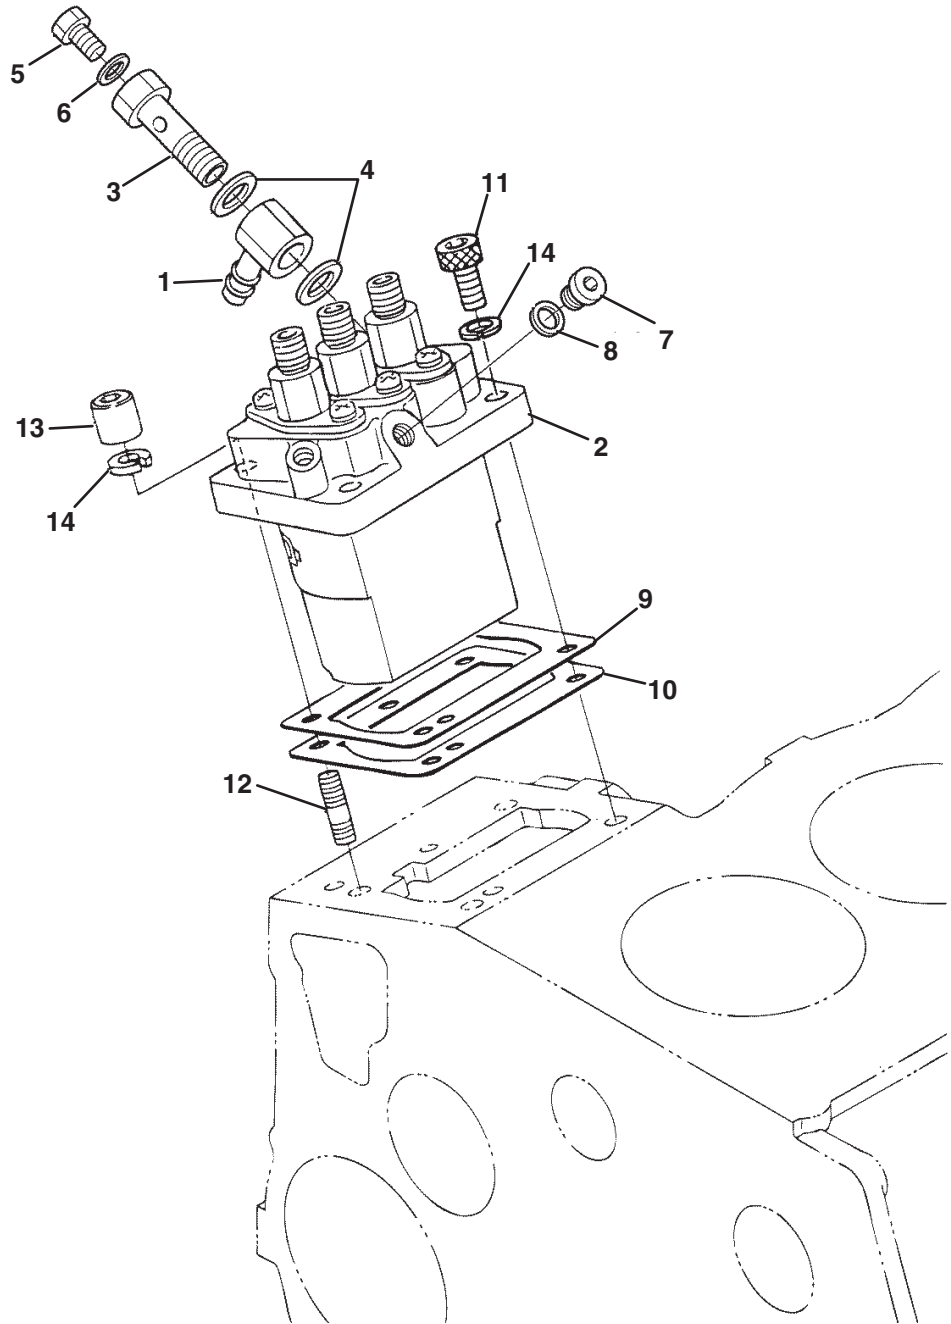

17.1 Injection Pump

1G682-016-12

KUBOTA D1105-T-E3B

Engine	Item	Part No.	Qty.	Description	Serial Numbers/Notes
●	1	2500961	1	Joint, Eye	
●	2	5000894	1	Assy Pump, Injection	
●	3	5001215	1	• Bolt, Joint	
●	4	554116	2	• Gasket	
●	5	554036	1	• Screw	
●	6	554117	1	• Gasket	
●	7	5001217	1	• Plug	
●	8	557584	1	• Gasket	
●	9	4183583	1	Shim, Injection Pump	0.175 mm
●	9	554202	1	Shim, Injection Pump	0.200 mm
●	9	5000886	1	Shim, Injection Pump	0.250 mm
●	10	5001118	1	Shim, Injection Pump	0.300 mm
●	10	4183584	1	Shim, Injection Pump	0.350 mm
●	11	553848	2	Bolt, Hex-soc-hd	
●	12	554099	2	Stud	
●	13	554104	2	Nut	
●	14	5001160	4	Washer, Spring	

A - SLF 1880 (D1105-E3B-TXRN-1)

C - TR-3 (D1105-E3B-RNUK-3)

E - AR-3 (D1105-E3B-RNUK-3)

● - Used on All Engines

B - Truckster / Haulster / Spraytek (D1105-E3B-TXRN-2)

D - SLF 1880 Turbo (D1105-T-E3B-TXRN-1)

F - LF510 / Turfcut (69180 S/N 1620~1650) (D1105-E3B-TXN-3)

> Change from previous revision