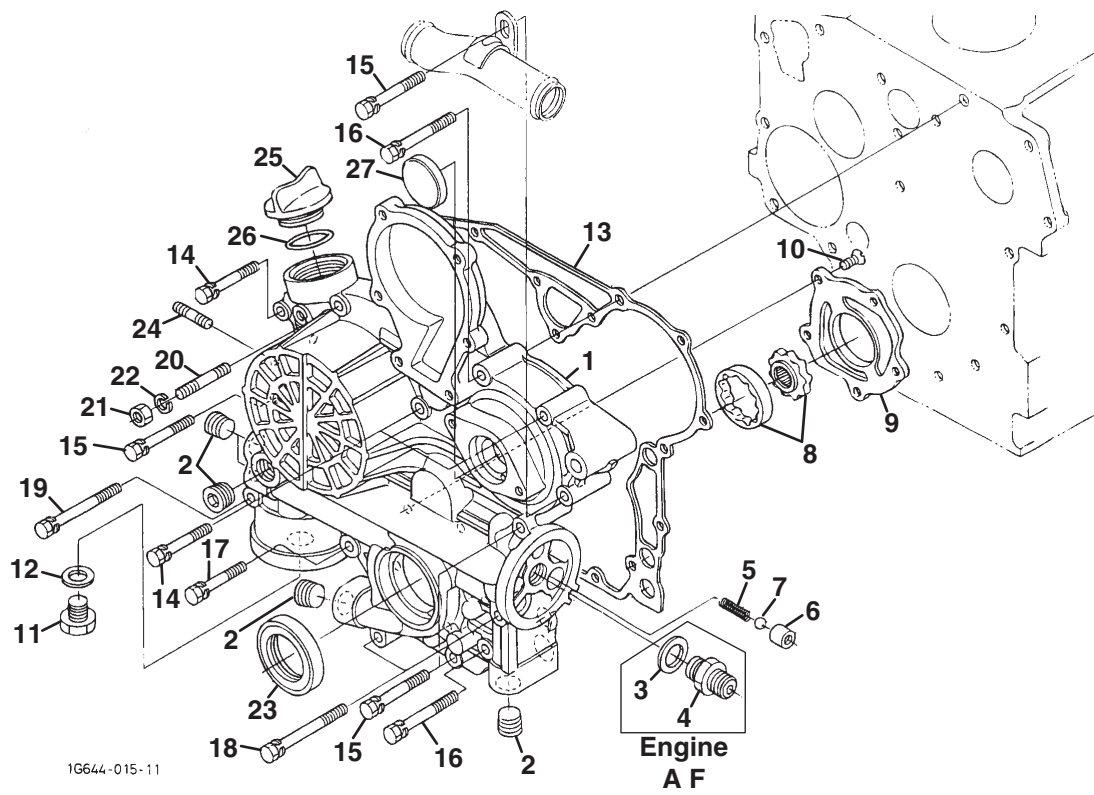

F - LF510 / Turfcut (69180 S/N 1620~1650) (D1105-E3B-TXN-3)

> Change from previous revision

KUBOTA D1105-E3B

Serial No. All

5.1 Gearcase

LF510, SLF 1880 and SLF 1880 Turbo Engines

KUBOTA D1105-T-E3B

Engine	Item	Part No.	Qty.	Description	Serial Numbers/Notes
AF	1	557856	1	Comp. Case,gear	
D	1	4177230	1	Comp. Case,gear	
ADF	2	5001255	5	• Plug	
AF	3	594351	1	• Washer, Plain	
AF	4	2500892	1	• Joint, Pipe	
ADF	5	2500893	1	• Spring	
ADF	6	2500894	1	• Seat, Valve	
ADF	7	2500895	1	• Ball	
ADF	8	2500896	1	• Assy Rotor, Oil Pump	
ADF	9	5001256	1	• Cover, Oil Pump	
ADF	10	2500898	5	• Screw, Csk-hd	
ADF	11	557859	1	Plug	
ADF	12	557960	1	Packing, Plug	
ADF	13	5001269	1	Gasket, Gear Case	
ADF	14	553481	3	Bolt	
ADF	15	5001875	4	Bolt	
ADF	16	2500899	2	Bolt	
ADF	17	554097	1	Bolt	
ADF	18	2500900	2	Bolt	
ADF	19	557891	1	Bolt	
ADF	20	2500901	1	Stud	
ADF	21	550395	1	Nut	
ADF	22	5001160	1	Washer, Spring	
ADF	23	2500902	1	Seal, Oil	
ADF	24	550386	2	Stud	
ADF	25	4145944	1	Plug, Oil Filler	
ADF	26	2809955	1	O Ring	
AD	27	5001276	1	Cover, Gear Case	