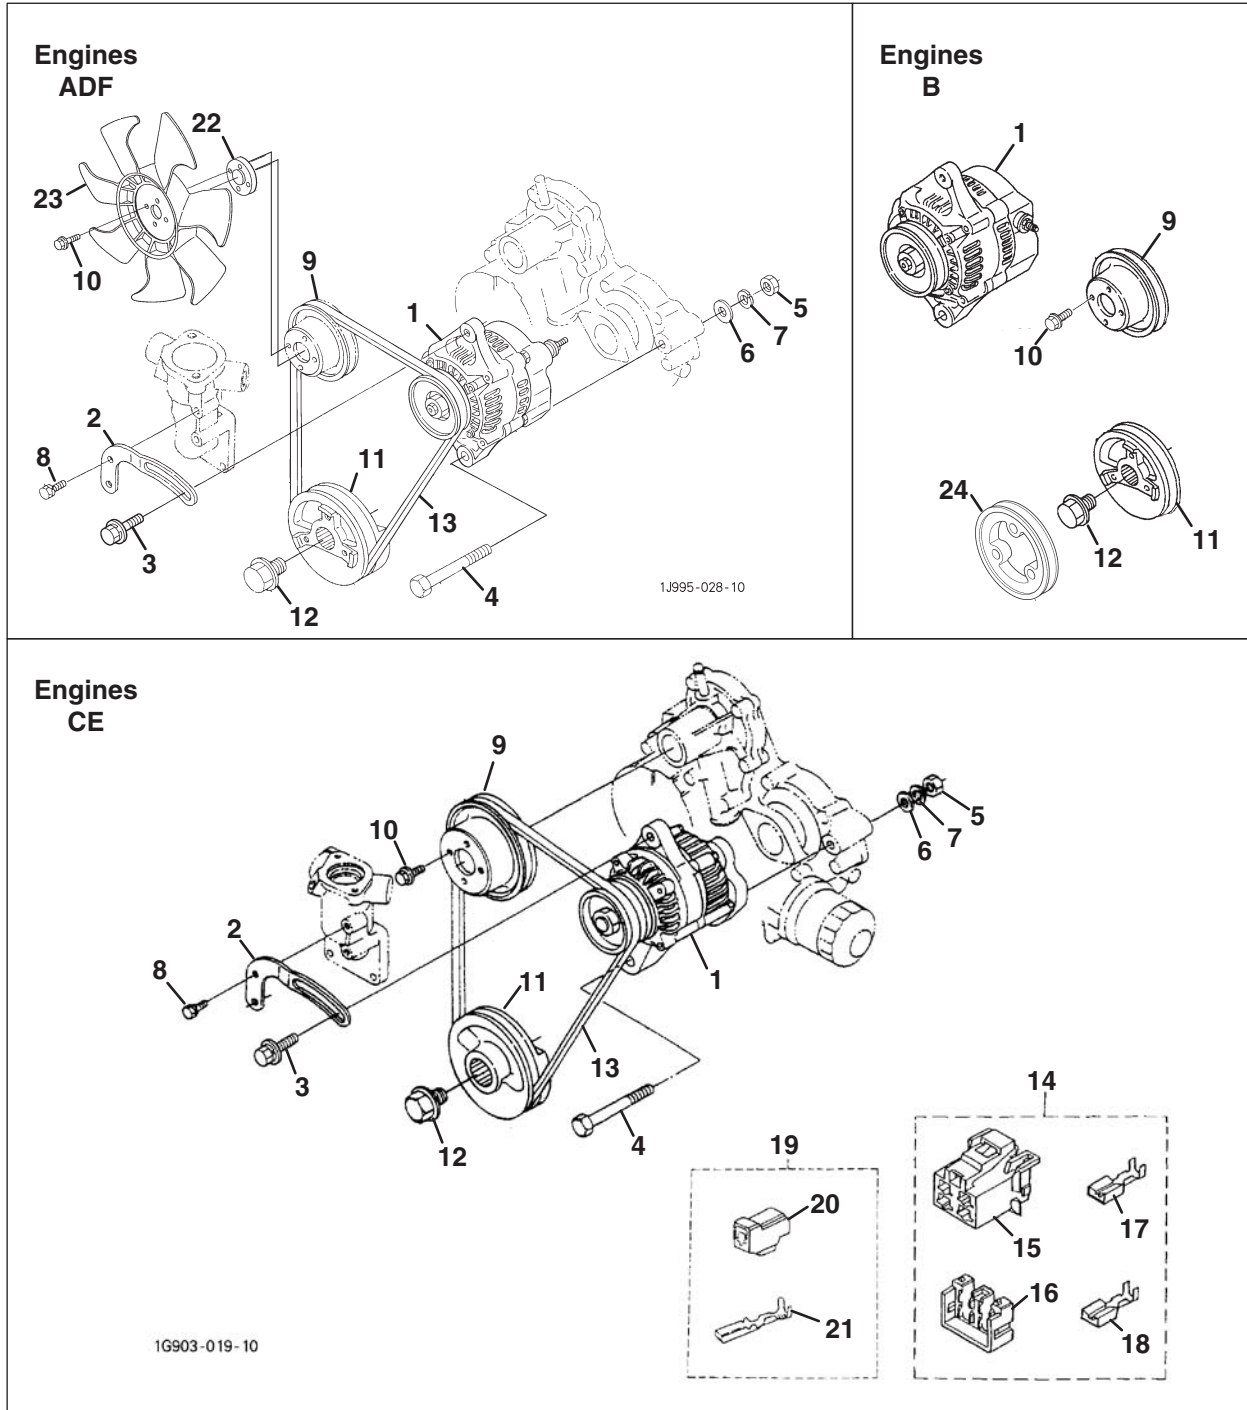

22.1 Alternator and Pulleys

KUBOTA D1105-T-E3B

Engine	Item	Part No.	Qty.	Description	Serial Numbers/Notes
ACDEF	1	2810354	1	Assy Alternator	
B	1	4183623	1	Assy Alternator	
ACDEF	2	557941	1	Stay, Dynamo	
ACDEF	3	4134321	1	Bolt	
ACDEF	4	557942	1	Bolt	
ACDEF	5	594348	1	Nut	
ACDEF	6	594350	1	Washer, Plain	
ACDEF	7	5001160	1	Washer, Spring	
ACDEF	8	550362	1	Bolt	
●	9	2501014	1	Pulley, Fan	
●	10	5003269	4	Bolt, Flange	
ABDF	11	5001239	1	Pulley, Fan Drive	
DE	11	2501016	1	Pulley, Fan Drive	
●	12	2501017	1	Bolt, Fan Drive	
ADF	13	5001284	1	V Belt	
CE	13	4176550	1	V Belt	
CE	14	4183686	1	Assy Connector	
CE	15	4183687	1	• Connector	
CE	16	4183688	1	• Stopper	
CE	17	4183689	2	• Terminal	
CE	18	4183690	2	• Terminal	
CE	19	4134324	1	Assy Coupler	
CE	20	4134325	1	• Connector	
CE	21	4134326	2	• Terminal	
AD	22	5003480	1	Collar, Fan	
AD	23	5003478	1	Fan	
F	23	5002776	1	Fan	
B	24	4183624	1	Pulley, Drive	

A - SLF 1880 (D1105-E3B-TXRN-1)

C - TR-3 (D1105-E3B-RNUK-3)

E - AR-3 (D1105-E3B-RNUK-3)

● - Used on All Engines

B - Truckster / Haulster / Spraytek (D1105-E3B-TXRN-2)

D - SLF 1880 Turbo (D1105-T-E3B-TXRN-1)

F - LF510 / Turfcut (69180 S/N 1620~1650) (D1105-E3B-TXN-3)

> Change from previous revision