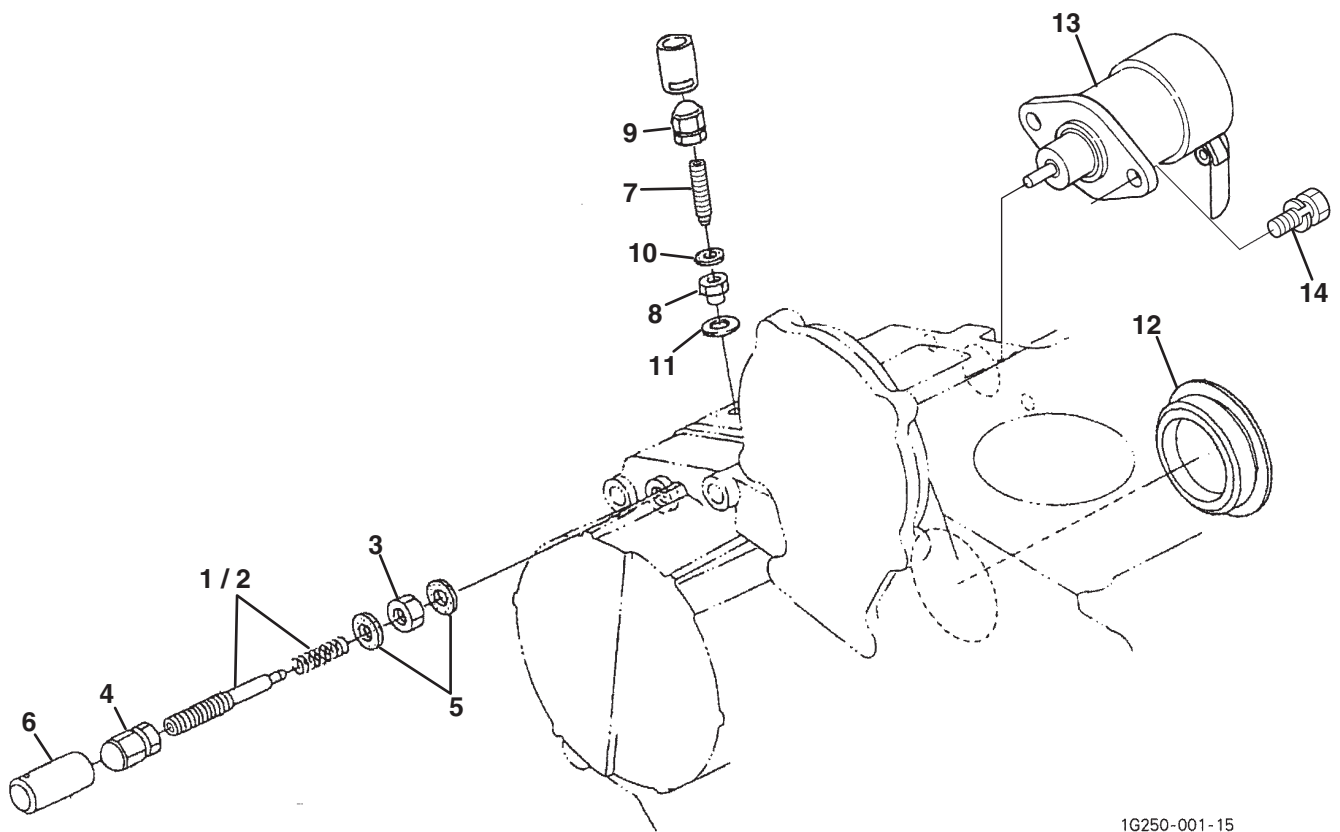

16.1 Idle Apparatus

1G250-001-15

KUBOTA D1105-T-E3B

Engine	Item	Part No.	Qty.	Description	Serial Numbers/Notes
●	1	557934	1	Apparatus, Idling	
●	2	5001257	1	Assy Bolt, Adjustment	
●	3	5002018	1	Nut	
●	4	4177269	1	Nut	
●	5	553143	2	Gasket	
●	6	4165442	1	Cap	
●	7	2500987	1	Bolt, Adjusting	
●	8	4177270	1	Nut, Lock	
●	9	4177271	1	Nut	
●	10	553143	1	Gasket	
●	11	4145906	1	Gasket	
●	12	5001275	1	Cover, Hydraulic Pump	
●	13	2811021	1	Assy Solenoid, Stop	
●	14	550361	2	Bolt	

A - SLF 1880 (D1105-E3B-TXRN-1)

C - TR-3 (D1105-E3B-RNUK-3)

E - AR-3 (D1105-E3B-RNUK-3)

● - Used on All Engines

B - Truckster / Haulster / Spraytek (D1105-E3B-TXRN-2)

D - SLF 1880 Turbo (D1105-T-E3B-TXRN-1)

F - LF510 / Turfcats (69180 S/N 1620~1650) (D1105-E3B-TXN-3)

> Change from previous revision