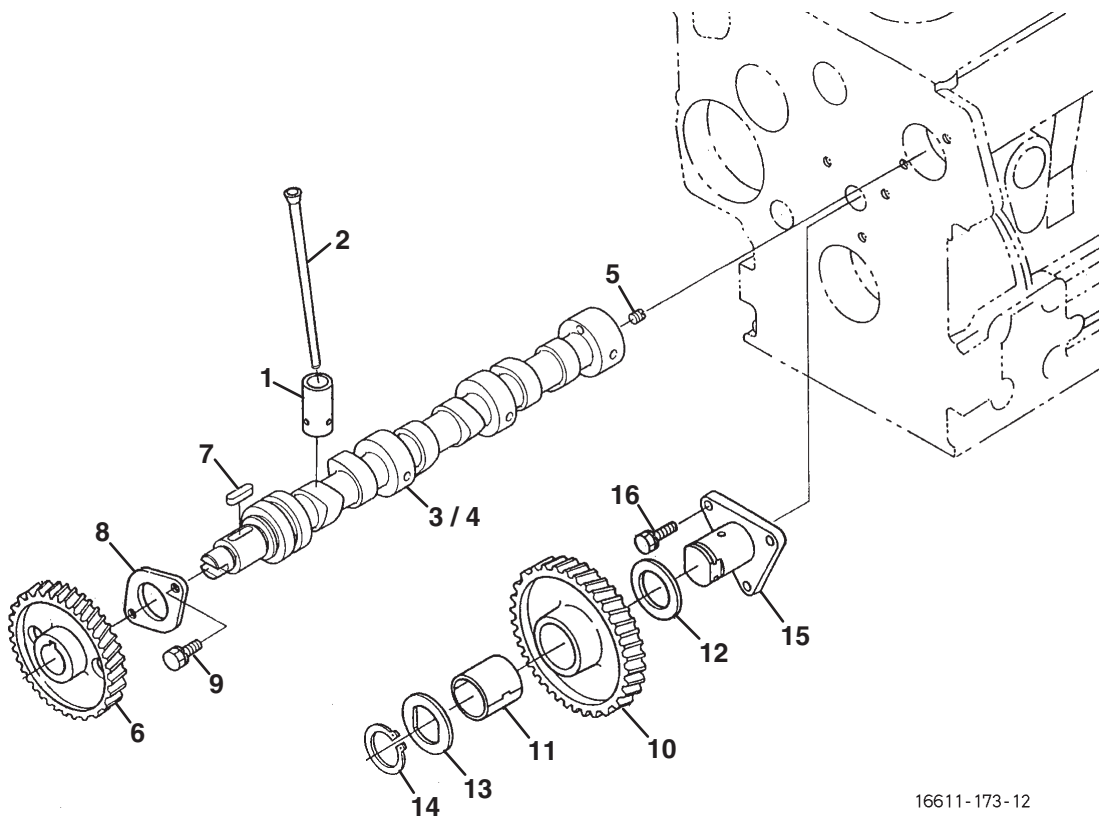

16611-173-12

KUBOTA D1105-T-E3B

Engine	Item	Part No.	Qty.	Description	Serial Numbers/Notes
●	1	4177265	6	Tappet	
●	2	2500939	6	Push Rod	
ABCF	3	4183582	1	Assy Camshaft	
DE	3	4183598	1	Assy Camshaft	
DE	4	4183599	1	• Camshaft	
●	5	553067	1	• Screw, Set	
●	6	2500940	1	• Gear, Cam	
●	7	553860	1	• Key, Feather	
●	8	2500941	1	• Stopper, Camshaft	
●	9	550362	2	• Bolt	
●	10	2500942	1	Comp Gear, Idle	
●	11	2500943	1	• Bush, Idle Gear	
●	12	2500944	1	Collar, Idle Gear	
●	13	2500945	1	Collar, Idle Gear	
●	14	2500946	1	Cir Clip, Idle Gear	
●	15	2500947	1	Shaft, Idle Gear	
●	16	550362	3	Bolt	

A - SLF 1880 (D1105-E3B-TXRN-1)

C - TR-3 (D1105-E3B-RNUK-3)

E - AR-3 (D1105-E3B-RNUK-3)

● - Used on All Engines

B - Truckster / Haulster / Spraytek (D1105-E3B-TXRN-2)

D - SLF 1880 Turbo (D1105-T-E3B-TXRN-1)

F - LF510 / Turfcut (69180 S/N 1620~1650) (D1105-E3B-TXN-3)

> Change from previous revision