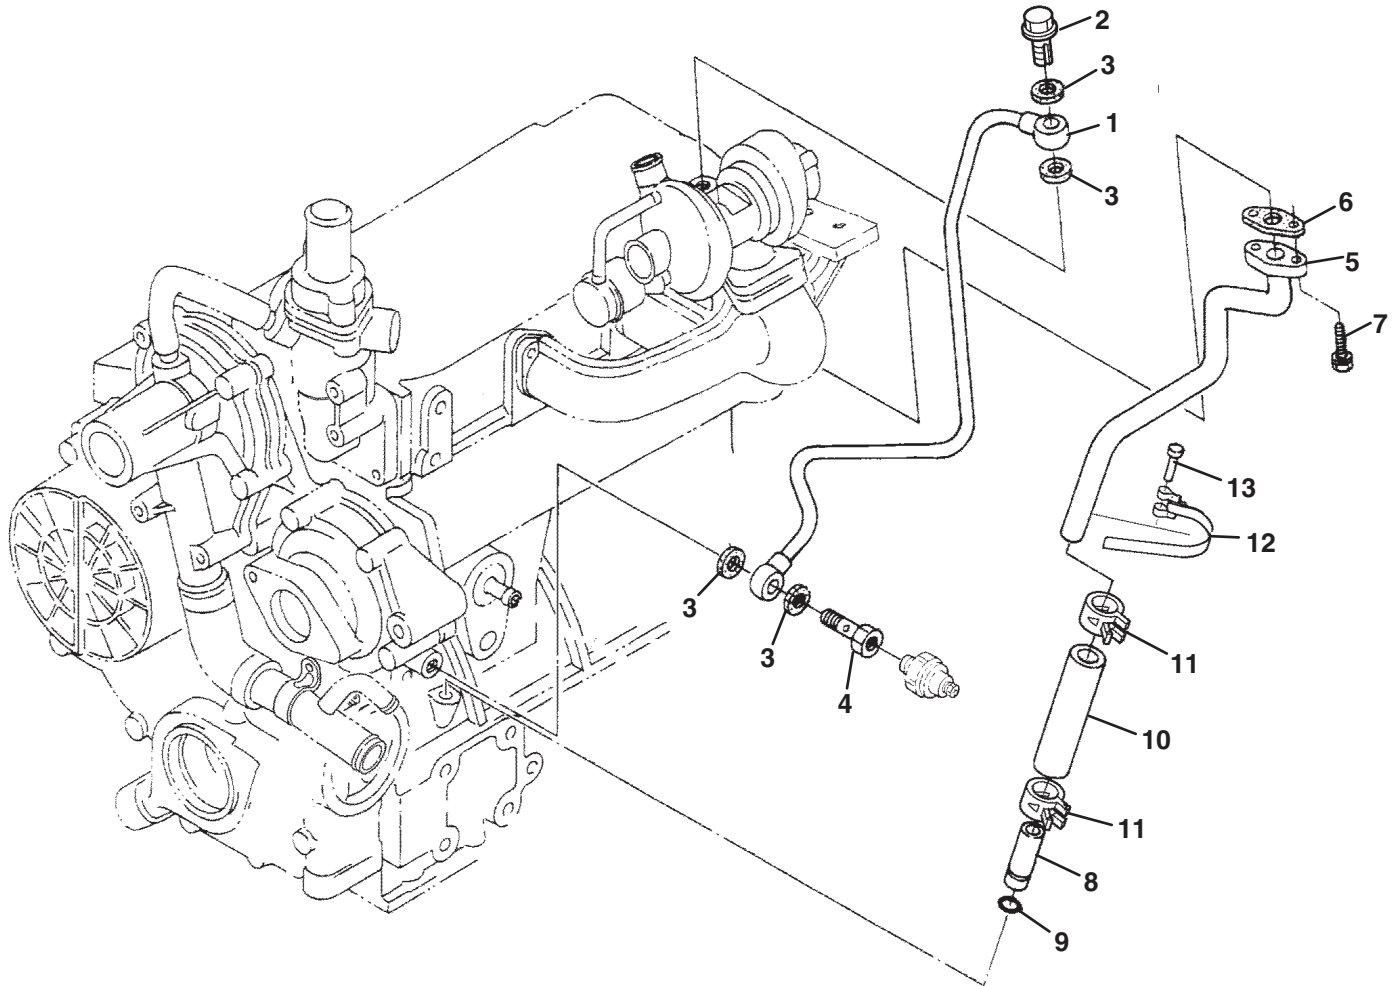

KUBOTA D1105-E3B

Serial No. All

30.1 Turbo Charger Oil Pipes Turbo Engines

KUBOTA D1105-T-E3B

Engine	Item	Part No.	Qty.	Description	Serial Numbers/Notes
DE	1	4183603	1	Comp. Pipe, Oil	
DE	2	4134414	1	Bolt, Eye Joint	
DE	3	2810775	4	Gasket	
DE	4	2810825	1	Bolt, Eye Joint	
DE	5	5003611	1	Comp. Pipe, Oil	
DE	6	4138248	1	Gasket	
DE	7	550363	2	Bolt	
DE	8	4183604	1	Assy Pipe, Oil	
DE	9	5002033	1	O Ring	
DE	10	2810824	1	Pipe, Oil	
DE	11	5003612	2	Clamp, Hose	
DE	12	5003613	1	Clamp, Pipe	
DE	13	4138252	1	Pin, Band	

A - SLF 1880 (D1105-E3B-TXRN-1)

C - TR-3 (D1105-E3B-RNUK-3)

E - AR-3 (D1105-E3B-RNUK-3)

● - Used on All Engines

B - Truckster / Haulster / Spraytek (D1105-E3B-TXRN-2)

D - SLF 1880 Turbo (D1105-T-E3B-TXRN-1)

F - LF510 / Turfcut (69180 S/N 1620~1650) (D1105-E3B-TXN-3)

> Change from previous revision