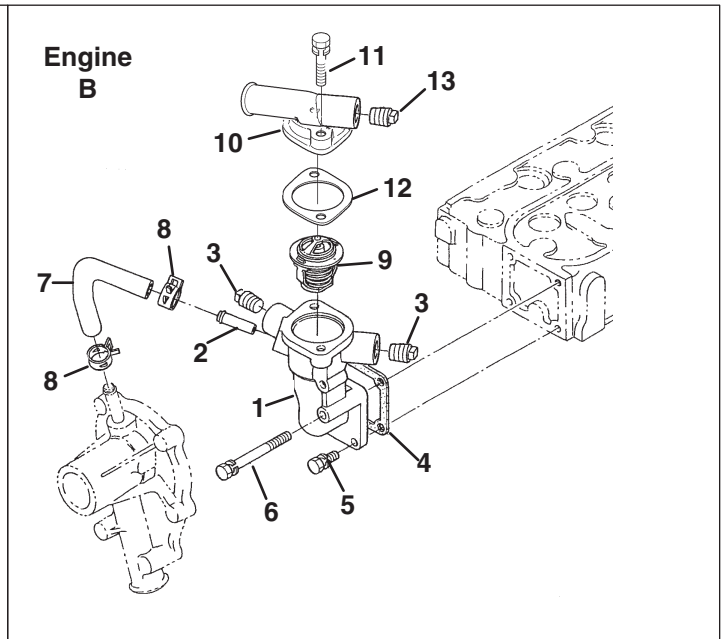

25.1 Water Flange and Thermostat

Engine	Item	Part No.	Qty.	Description	Serial Numbers/Notes
ABDF	1	5001297	1	Comp. Flange, Water	
CE	1	4183694	1	Comp. Flange, Water	
●	2	557975	1	Pipe, Water Return	
ABDF	3	4134361	2	Plug	
CE	3	4137778	1	Plug	
●	4	5001273	1	Gasket, Water Flange	
●	5	550362	3	Bolt	
ACDEF	6	2500899	1	Bolt	
B	6	5001135	1	Bolt	
ABDF	7	5001254	1	Pipe, Water Return	
CE	7	4183695	1	Pipe, Water Return	
●	8	2501011	2	Band, Pipe	
●	9	556412	1	Assy Thermostat	
ADF	10	5003479	1	Cover, Thermostat	
BCE	10	4183632	1	Cover, Thermostat	
●	11	4134370	1	Gasket, Thermostat	
●	12	594334	2	Bolt	
B	13	4134361	1	Plug	
CE	13	557227	1	Plug	
CE	14	2810959	1	Assy Thermoswitch	
CE	15	4184260	1	Adapter	
CE	16	2500862	2	Gasket	

A - SLF 1880 (D1105-E3B-TXRN-1)

C - TR-3 (D1105-E3B-RNUK-3)

E - AR-3 (D1105-E3B-RNUK-3)

● - Used on All Engines

B - Truckster / Haulster / Spraytek (D1105-E3B-TXRN-2)

D - SLF 1880 Turbo (D1105-T-E3B-TXRN-1)

F - LF510 / Turfcut (69180 S/N 1620~1650) (D1105-E3B-TXN-3)

> Change from previous revision