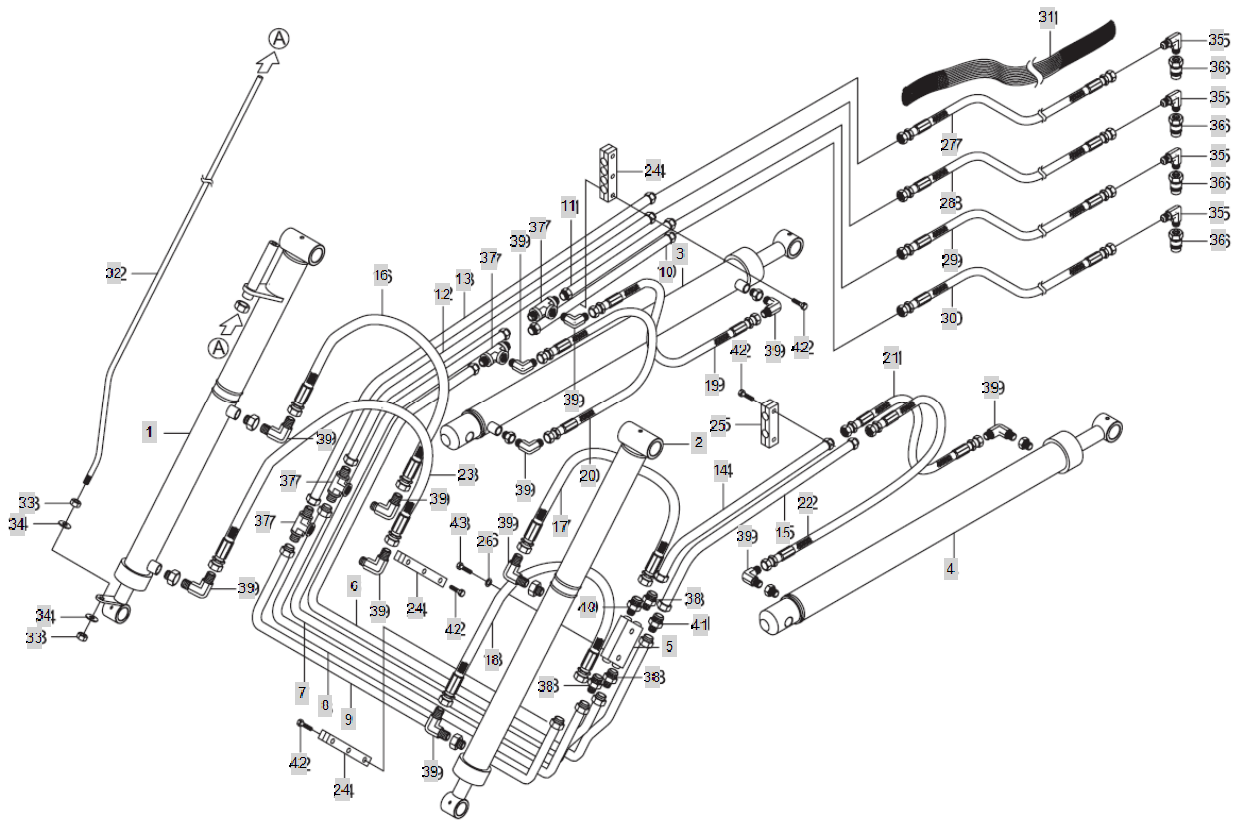

Year/Month

2020/02

FIG 00HYDRAULI BL50		CYLINDERS, HOSES AND TUBE LINES			Year/Month
					2020/02
KeyNo.	Part Number	Part Name	Quantity	Other	
1	M7590-41211	Tilt Cylinder Assy RH	1		
2	M7590-41111	Tilt Cylinder Assy LH	1		
3	M7590-43111	Lift Cylinder RH	1		
4	M7590-42112	Lift Cylinder LH	1		
5	M7530-62121	Relief Valve Assy	1		
6	M7590-61121	Tube Line Assy #1	1		
7	M7590-61141	Tube Line Assy #2	1		
8	M7590-61161	Tube Line Assy #3	1		
9	M7590-61181	Tube Line Assy #4	1		
10	M7590-61111	Tube Line Assy #5	1		
11	M7590-61131	Tube Line Assy #6	1		
12	M7590-61151	Tube Line Assy #7	1		
13	M7590-61171	Tube Line Assy #8	1		
14	M7590-61191	Tube Line Assy #9	1		
15	M7590-61101	Tube Line Assy #10	1		
16	M7590-61341	Hyd Hose Assy 3/8x43"	1		
17	M7590-61331	Hyd Hose Assy 3/8x43"	1		
18	M7590-61311	Hyd Hose Assy 3/8x37"	1		
19	M7590-61381	Hyd Hose Assy 3/8x33"	1		
20	M7590-61361	Hyd Hose Assy 3/8x33"	1		
21	M7590-61321	Hyd Hose Assy 3/8x37"	1		
22	M7590-61351	Hyd Hose Assy 3/8x33"	1		
23	M7590-61371	Hyd Hose Assy 3/8x33"	1		
24	M7530-85111	Tube Line Clamp1 2	3		
25	M7530-85121	Tube Line Clamp2	1		
26	04013-50080	Plain.washer,.1/4".	2		
27	M7580-61401	HYD HOSE ASSY 3/8X83	1		
28	M7580-61421	HYD HOSE ASSY 3/8X87	1		
29	M7580-61411	Hydraulic.hose.Assembly,.3/8".x.85".	1		
30	M7580-61391	Hydraulic.hose.Assembly,.3/8".x.81".	1		
31	M7530-62151	Protect.tube.	1		
32	M7590-48111	Indicator	1		
33	02176-50100	Nut	2		
34	04013-50100	Plain Washer	2		
35	HFAM0304R	Elbow, PT 1/2"x3/8"	4		
36	M7413-31511	SUB TO-> 800501004	4		
37	BBTF12-03R	Tee,.PT3/8".x.ø12.	4		
38	BMC12-03R	Nipple, Pt3/8xPf3/8	3		
39	M7530-41174	Elbow	12		
40	MFCM0303R		2		
41	BU12	Nipple, 12x12	1		
42	01053-50640	Hex Head Cap Screw	12		
43	01123-50850.	Hex.head.Cap.Screw.with.Spring.washer.M6... x 55	2		