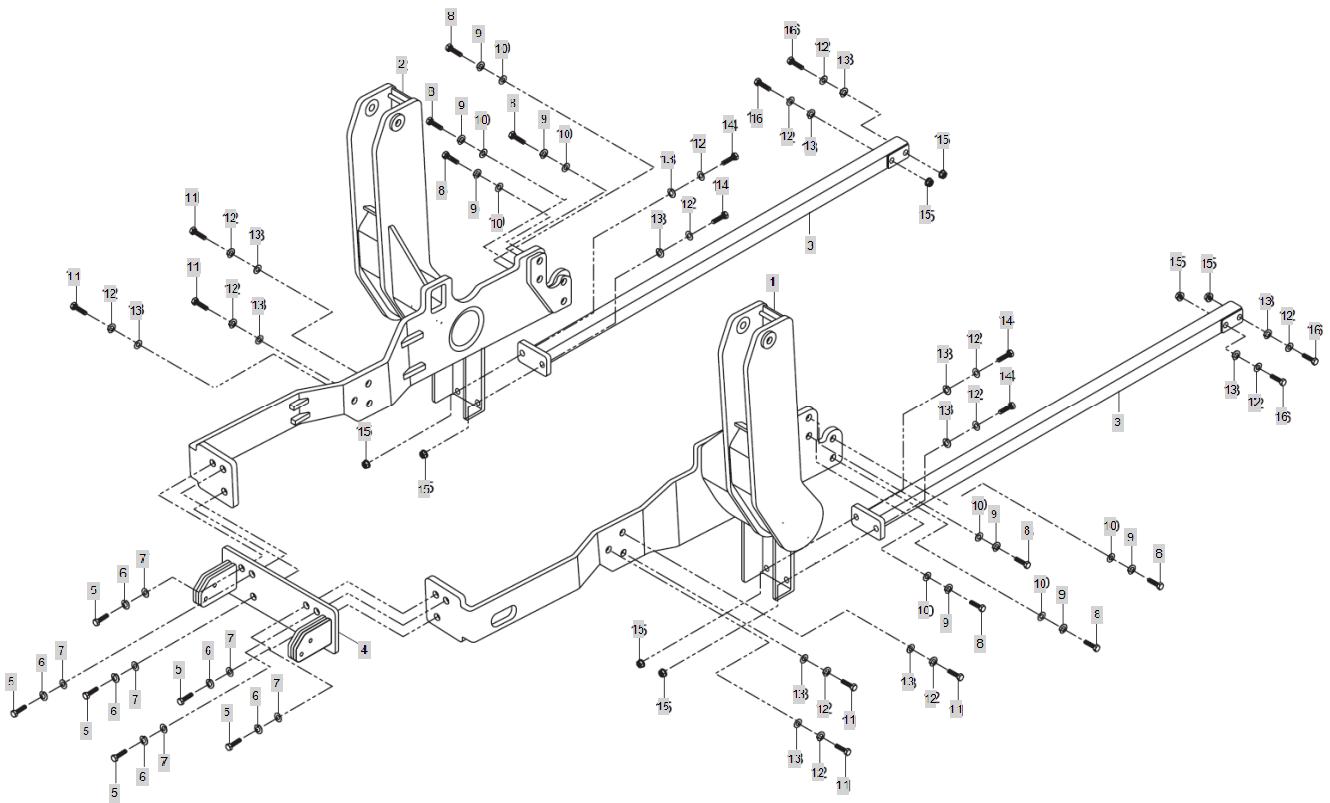

Year/Month

2020/02

FIG 00HYDRAULI BL50		CYLINDERS, HOSES AND TUBE LINES			Year/Month
					2020/02
KeyNo.	Part Number	Part Name	Quantity	Other	
1	M7590-41211	Tilt Cylinder Assy RH	1		
2	M7590-41111	Tilt Cylinder Assy LH	1		
3	M7590-43111	Lift Cylinder RH	1		
4	M7590-42112	Lift Cylinder LH	1		
5	M7530-62121	Relief Valve Assy	1		
6	M7590-61121	Tube Line Assy #1	1		
7	M7590-61141	Tube Line Assy #2	1		
8	M7590-61161	Tube Line Assy #3	1		
9	M7590-61181	Tube Line Assy #4	1		
10	M7590-61111	Tube Line Assy #5	1		
11	M7590-61131	Tube Line Assy #6	1		
12	M7590-61151	Tube Line Assy #7	1		
13	M7590-61171	Tube Line Assy #8	1		
14	M7590-61191	Tube Line Assy #9	1		
15	M7590-61101	Tube Line Assy #10	1		
16	M7590-61341	Hyd Hose Assy 3/8x43"	1		
17	M7590-61331	Hyd Hose Assy 3/8x43"	1		
18	M7590-61311	Hyd Hose Assy 3/8x37"	1		
19	M7590-61381	Hyd Hose Assy 3/8x33"	1		
20	M7590-61361	Hyd Hose Assy 3/8x33"	1		
21	M7590-61321	Hyd Hose Assy 3/8x37"	1		
22	M7590-61351	Hyd Hose Assy 3/8x33"	1		
23	M7590-61371	Hyd Hose Assy 3/8x33"	1		
24	M7530-85111	Tube Line Clamp1 2	3		
25	M7530-85121	Tube Line Clamp2	1		
26	04013-50080	Plain.washer,.1/4".	2		
27	M7580-61401	HYD HOSE ASSY 3/8X83	1		
28	M7580-61421	HYD HOSE ASSY 3/8X87	1		
29	M7580-61411	Hydraulic.hose.Assembly,.3/8".x.85".	1		
30	M7580-61391	Hydraulic.hose.Assembly,.3/8".x.81".	1		
31	M7530-62151	Protect.tube.	1		
32	M7590-48111	Indicator	1		
33	02176-50100	Nut	2		
34	04013-50100	Plain Washer	2		
35	HFAM0304R	Elbow, PT 1/2"x3/8"	4		
36	M7413-31511	SUB TO-> 800501004	4		
37	BBTF12-03R	Tee,.PT3/8".x.ø12.	4		
38	BMC12-03R	Nipple, Pt3/8xPf3/8	3		
39	M7530-41174	Elbow	12		
40	MFCM0303R		2		
41	BU12	Nipple, 12x12	1		
42	01053-50640	Hex Head Cap Screw	12		
43	01123-50850.	Hex.head.Cap.Screw.with.Spring.washer.M6... x 55	2		

Year/Month

2020/02

FIG 00STAND

LEG

Year/Month

BL50

2020/02

FIG 00TILT