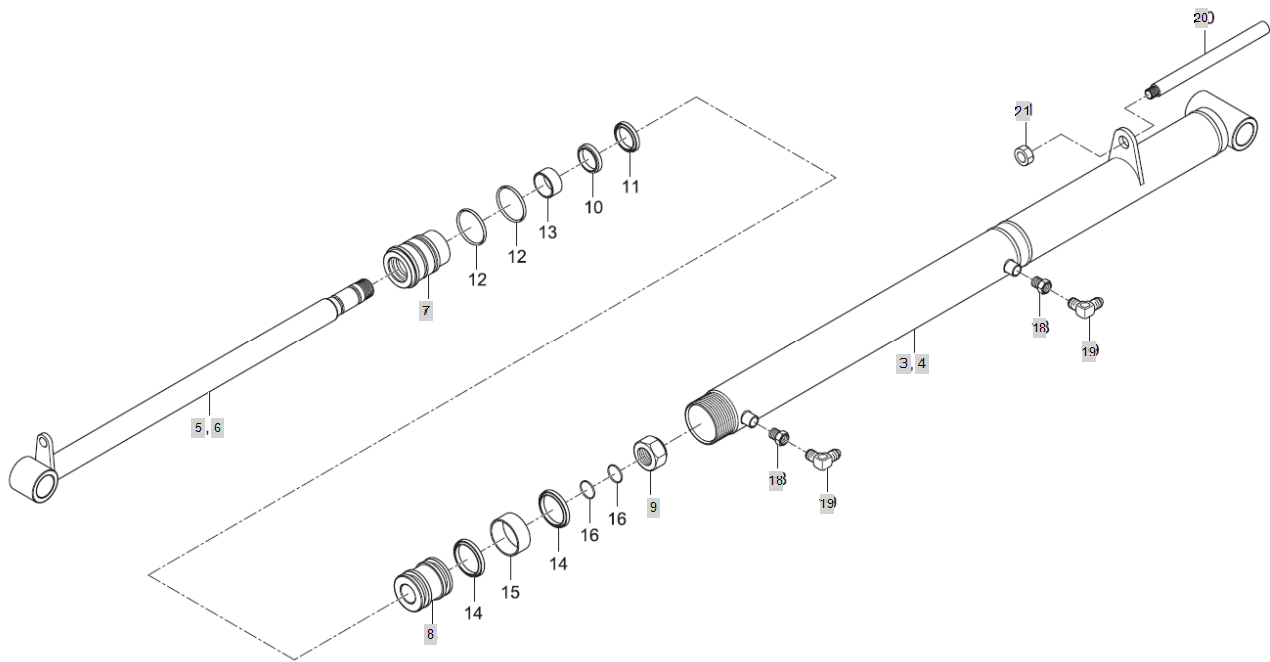

FIG 00TILT

HYDRAULIC CYLINDER

Year/Month

BL50

2020/02