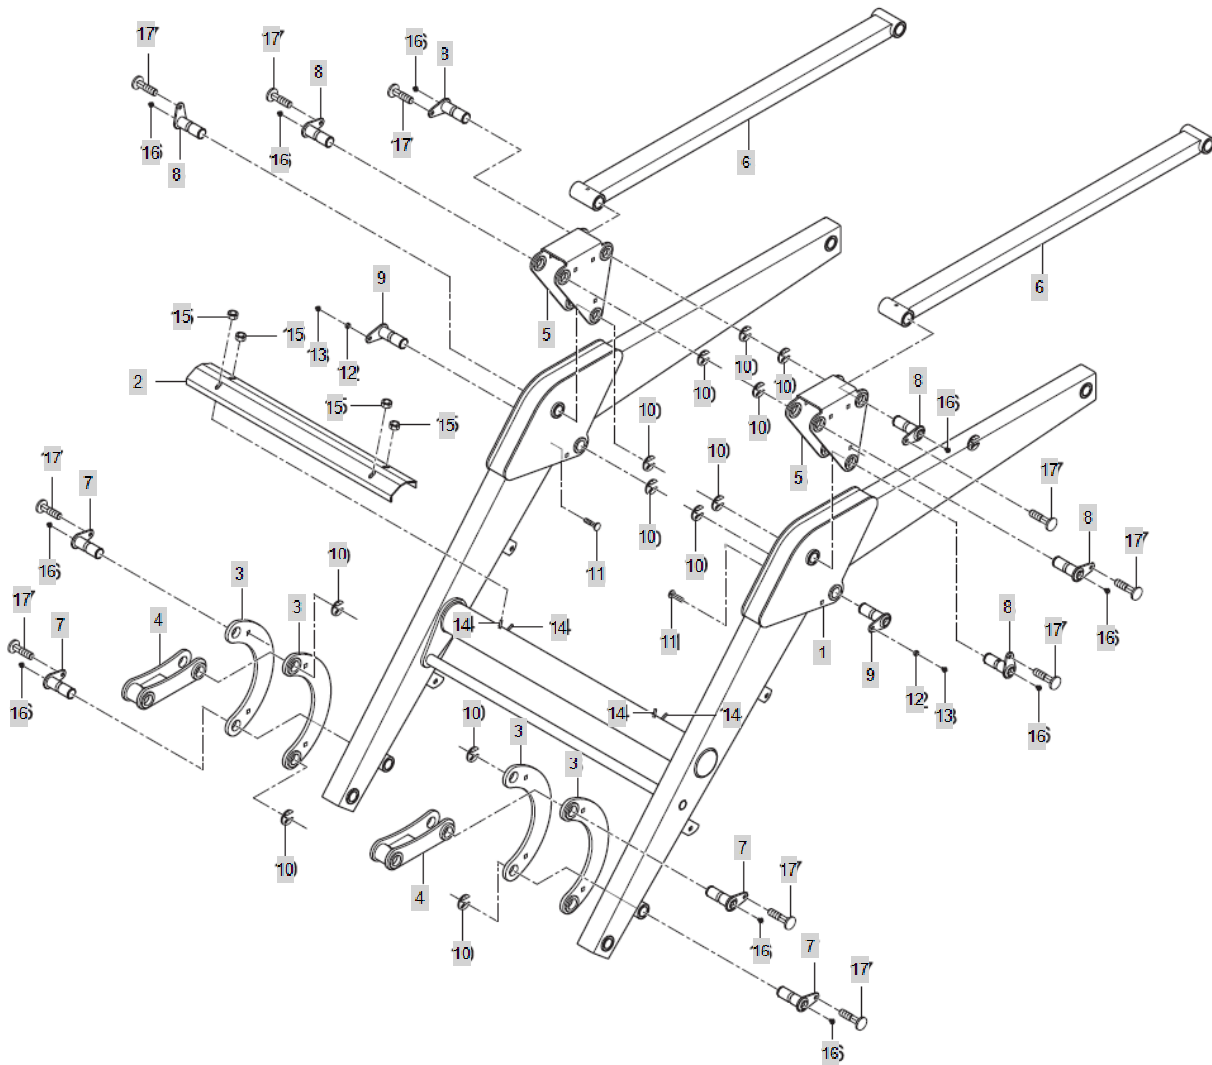

FIG 00BOOM

ASSEMBLY

Year/Month

BL50

2020/02