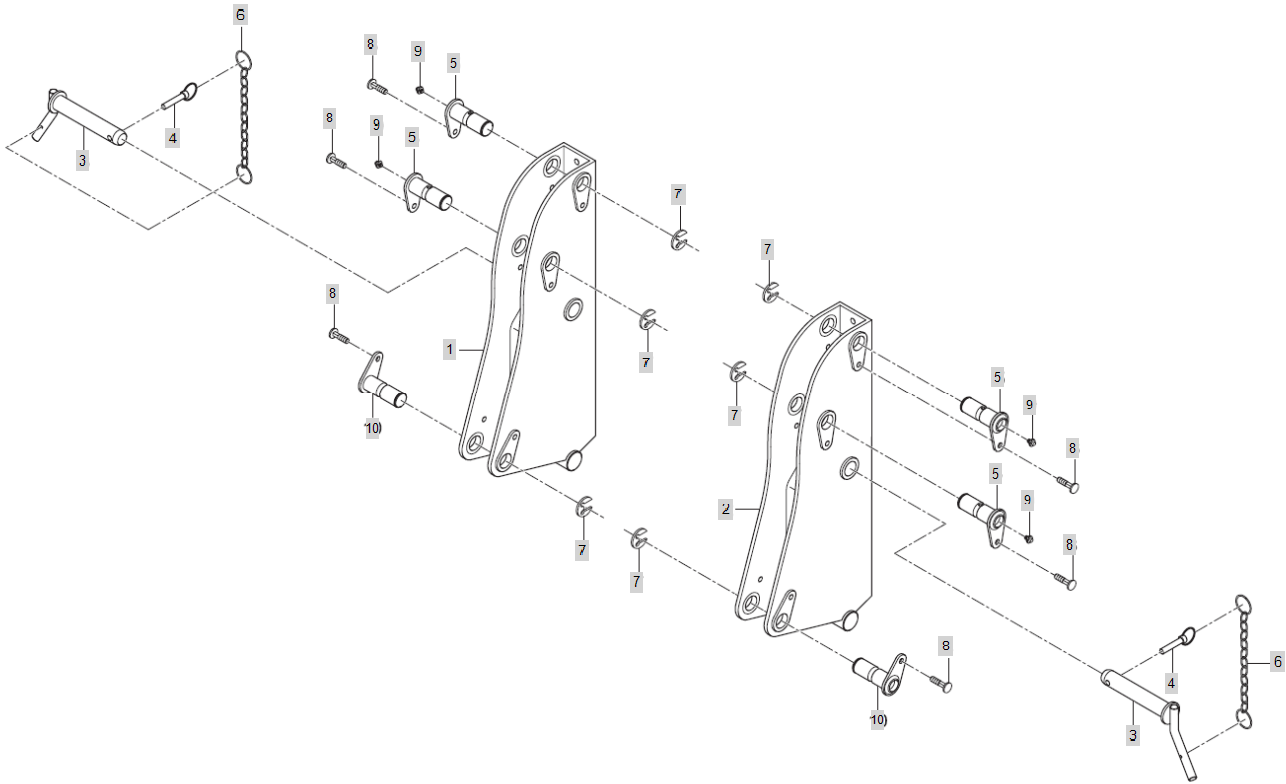

KUKJE BL50 Branson Loader

Parts Catalogue

FIG
00BEARING

BL50

BOXES

Year/Month

2020/02

FIG 00BOOM

Year/Month

2020/02

FIG 00HYDRAULI BL50		CYLINDERS, HOSES AND TUBE LINES			Year/Month
					2020/02
KeyNo.	Part Number	Part Name	Quantity	Other	
1	M7590-41211	Tilt Cylinder Assy RH	1		
2	M7590-41111	Tilt Cylinder Assy LH	1		
3	M7590-43111	Lift Cylinder RH	1		
4	M7590-42112	Lift Cylinder LH	1		
5	M7530-62121	Relief Valve Assy	1		
6	M7590-61121	Tube Line Assy #1	1		
7	M7590-61141	Tube Line Assy #2	1		
8	M7590-61161	Tube Line Assy #3	1		
9	M7590-61181	Tube Line Assy #4	1		
10	M7590-61111	Tube Line Assy #5	1		
11	M7590-61131	Tube Line Assy #6	1		
12	M7590-61151	Tube Line Assy #7	1		
13	M7590-61171	Tube Line Assy #8	1		
14	M7590-61191	Tube Line Assy #9	1		
15	M7590-61101	Tube Line Assy #10	1		
16	M7590-61341	Hyd Hose Assy 3/8x43"	1		
17	M7590-61331	Hyd Hose Assy 3/8x43"	1		
18	M7590-61311	Hyd Hose Assy 3/8x37"	1		
19	M7590-61381	Hyd Hose Assy 3/8x33"	1		
20	M7590-61361	Hyd Hose Assy 3/8x33"	1		
21	M7590-61321	Hyd Hose Assy 3/8x37"	1		
22	M7590-61351	Hyd Hose Assy 3/8x33"	1		
23	M7590-61371	Hyd Hose Assy 3/8x33"	1		
24	M7530-85111	Tube Line Clamp1 2	3		
25	M7530-85121	Tube Line Clamp2	1		
26	04013-50080	Plain.washer,.1/4".	2		
27	M7580-61401	HYD HOSE ASSY 3/8X83	1		
28	M7580-61421	HYD HOSE ASSY 3/8X87	1		
29	M7580-61411	Hydraulic.hose.Assembly,.3/8".x.85".	1		
30	M7580-61391	Hydraulic.hose.Assembly,.3/8".x.81".	1		
31	M7530-62151	Protect.tube.	1		
32	M7590-48111	Indicator	1		
33	02176-50100	Nut	2		
34	04013-50100	Plain Washer	2		
35	HFAM0304R	Elbow, PT 1/2"x3/8"	4		
36	M7413-31511	SUB TO-> 800501004	4		
37	BBTF12-03R	Tee,.PT3/8".x.ø12.	4		
38	BMC12-03R	Nipple, Pt3/8xPf3/8	3		
39	M7530-41174	Elbow	12		
40	MFCM0303R		2		
41	BU12	Nipple, 12x12	1		
42	01053-50640	Hex Head Cap Screw	12		
43	01123-50850.	Hex.head.Cap.Screw.with.Spring.washer.M6... x 55	2		