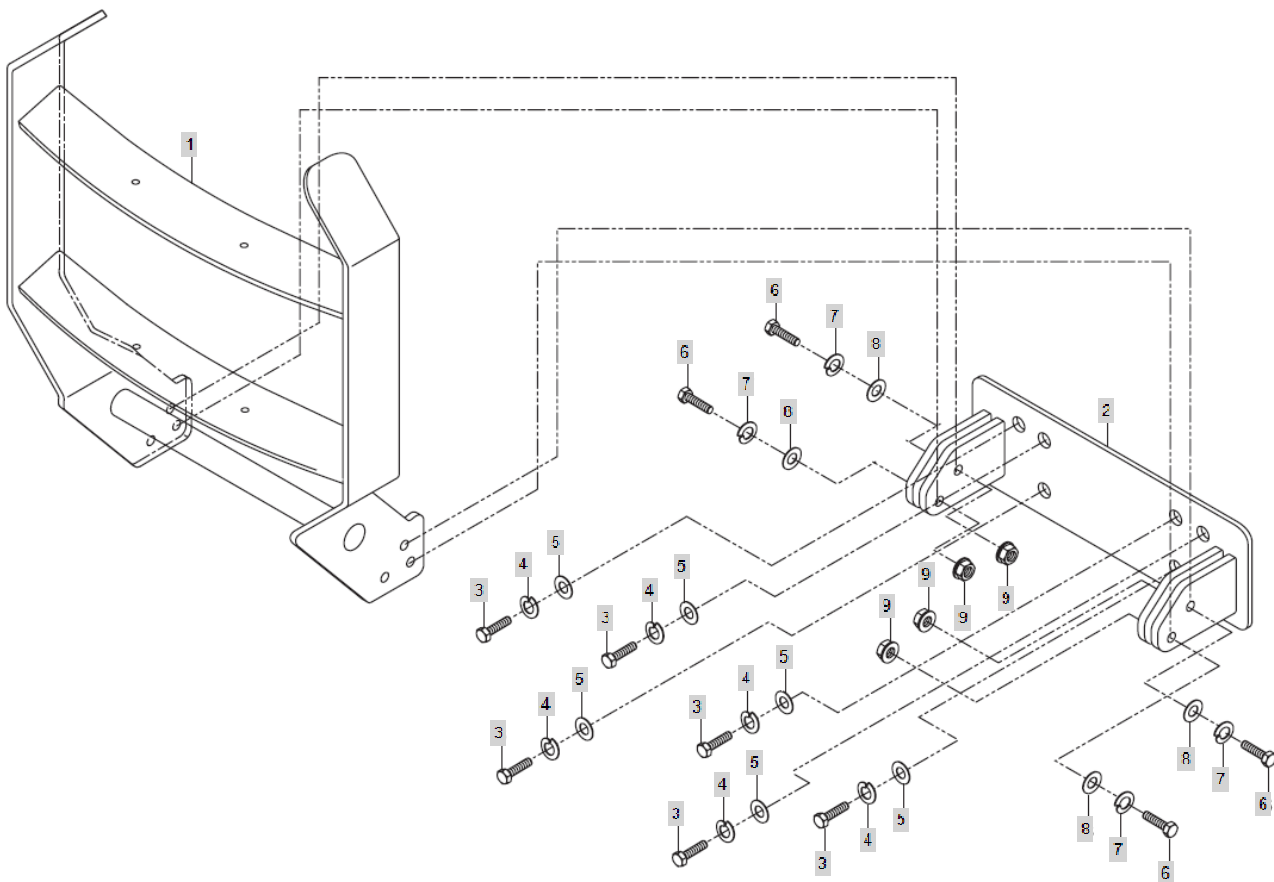

FIG 00GRILLE

BL50

GUARD

Year/Month

2020/02