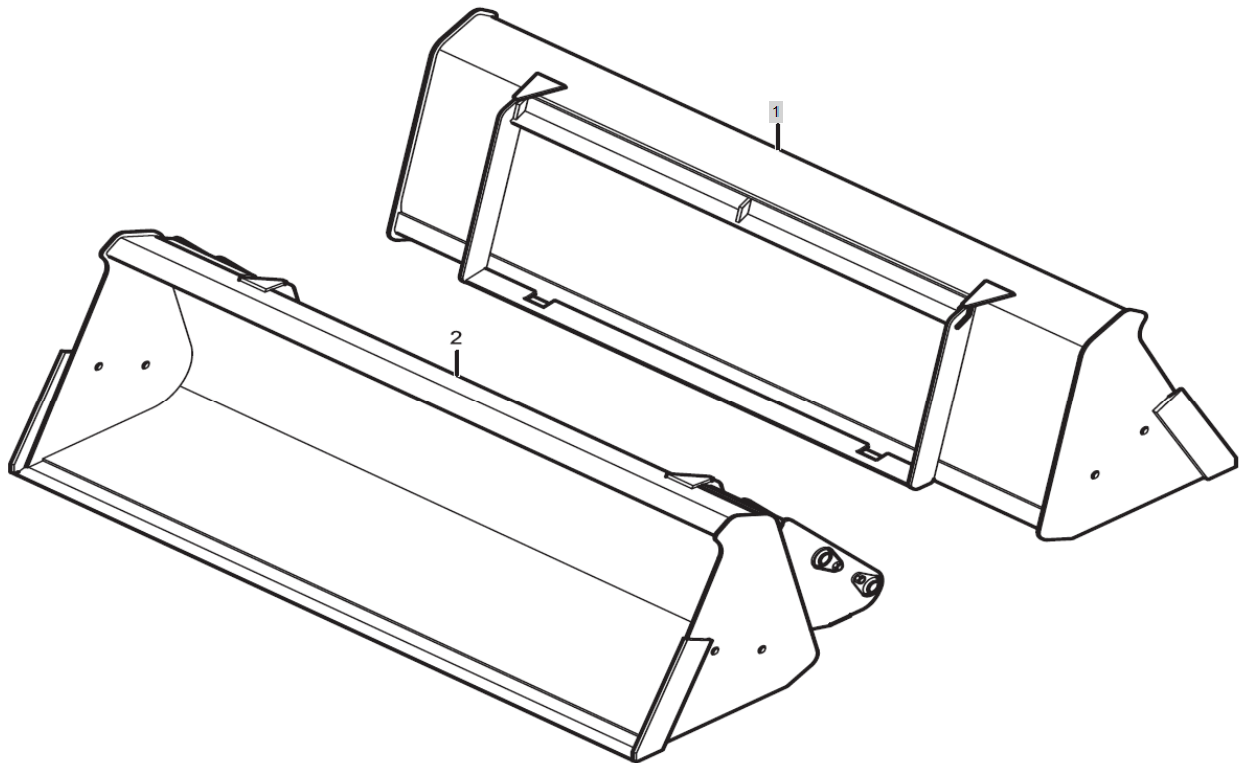

FIG 00BUCKET

BUCKET

Year/Month

BL50

2020/02