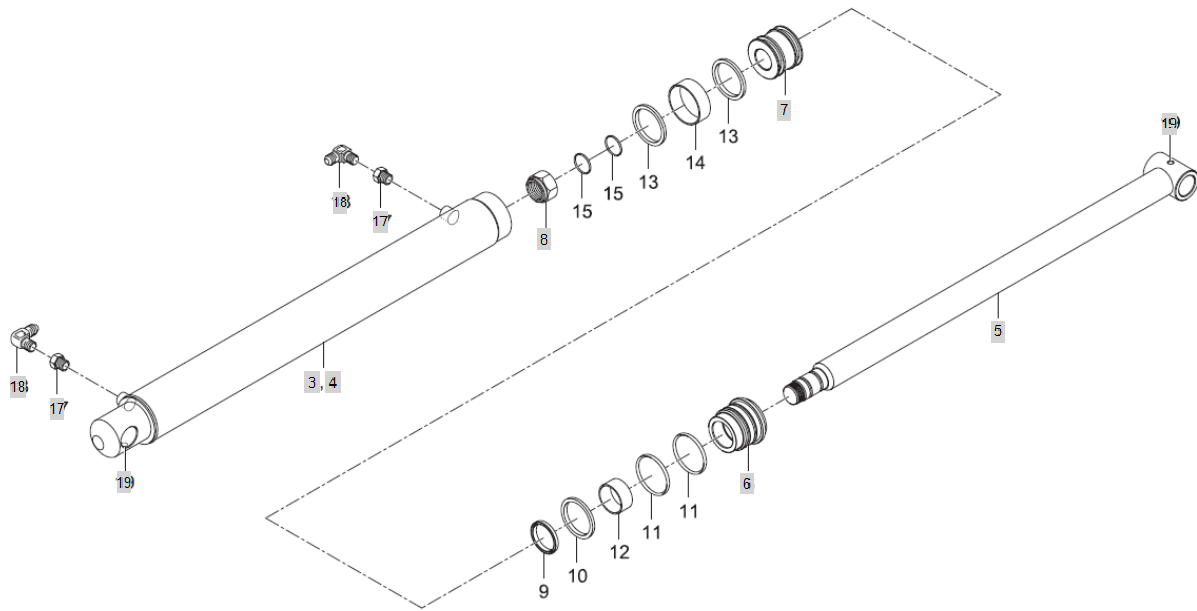

Year/Month

2020/02

FIG 00HYDRAULI BL50		CYLINDERS, HOSES AND TUBE LINES			Year/Month
					2020/02
KeyNo.	Part Number	Part Name	Quantity	Other	
1	M7590-41211	Tilt Cylinder Assy RH	1		
2	M7590-41111	Tilt Cylinder Assy LH	1		
3	M7590-43111	Lift Cylinder RH	1		
4	M7590-42112	Lift Cylinder LH	1		
5	M7530-62121	Relief Valve Assy	1		
6	M7590-61121	Tube Line Assy #1	1		
7	M7590-61141	Tube Line Assy #2	1		
8	M7590-61161	Tube Line Assy #3	1		
9	M7590-61181	Tube Line Assy #4	1		
10	M7590-61111	Tube Line Assy #5	1		
11	M7590-61131	Tube Line Assy #6	1		
12	M7590-61151	Tube Line Assy #7	1		
13	M7590-61171	Tube Line Assy #8	1		
14	M7590-61191	Tube Line Assy #9	1		
15	M7590-61101	Tube Line Assy #10	1		
16	M7590-61341	Hyd Hose Assy 3/8x43"	1		
17	M7590-61331	Hyd Hose Assy 3/8x43"	1		
18	M7590-61311	Hyd Hose Assy 3/8x37"	1		
19	M7590-61381	Hyd Hose Assy 3/8x33"	1		
20	M7590-61361	Hyd Hose Assy 3/8x33"	1		
21	M7590-61321	Hyd Hose Assy 3/8x37"	1		
22	M7590-61351	Hyd Hose Assy 3/8x33"	1		
23	M7590-61371	Hyd Hose Assy 3/8x33"	1		
24	M7530-85111	Tube Line Clamp1 2	3		
25	M7530-85121	Tube Line Clamp2	1		
26	04013-50080	Plain.washer,.1/4".	2		
27	M7580-61401	HYD HOSE ASSY 3/8X83	1		
28	M7580-61421	HYD HOSE ASSY 3/8X87	1		
29	M7580-61411	Hydraulic.hose.Assembly,.3/8".x.85".	1		
30	M7580-61391	Hydraulic.hose.Assembly,.3/8".x.81".	1		
31	M7530-62151	Protect.tube.	1		
32	M7590-48111	Indicator	1		
33	02176-50100	Nut	2		
34	04013-50100	Plain Washer	2		
35	HFAM0304R	Elbow, PT 1/2"x3/8"	4		
36	M7413-31511	SUB TO-> 800501004	4		
37	BBTF12-03R	Tee,.PT3/8".x.ø12.	4		
38	BMC12-03R	Nipple, Pt3/8xPf3/8	3		
39	M7530-41174	Elbow	12		
40	MFCM0303R		2		
41	BU12	Nipple, 12x12	1		
42	01053-50640	Hex Head Cap Screw	12		
43	01123-50850.	Hex.head.Cap.Screw.with.Spring.washer.M6... x 55	2		

FIG 00LIFT

HYDRAULIC CYLINDER

Year/Month

BL50

2020/02

FIG
00MOUNTING

BL50

BRACKETS