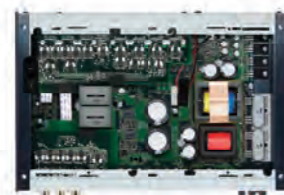

XH901-5
Hi-Res Audio Certified
D-Class 5ch Amplifier

High Density Construction
to achieve best sounding and have one of the smallest footprints in this class.

Cooling Fan
allows the amplifier to operate at comfortable temperature levels even under the most stressful conditions.