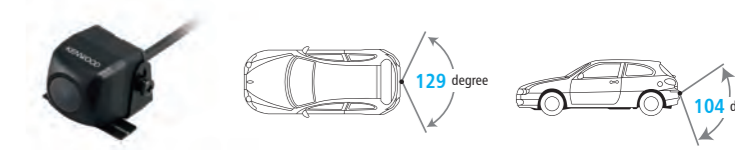

Whetron, a Taiwan manufacturer was established in 1982 with a vision to become the leading supplier of automobile electronic parts for major car manufacturers around the world.

CMOS-320

Multi-view Camera with 1/3.6inch Color CMOS Sensor
Waterproof design / Effective 330,000pixels
Flexible mounting bracket and RCA video cable are included.
Camera dimensions (W x H x D): 23.4mm x 23.4mm x 26.1mm
Weight: 23g (Camera only)

Wide View Ultra Wide View Overhead View Corner View

CMOS-130

Rear View Camera with 1/4inch Color CMOS Sensor
Waterproof design / Effective 380,000pixels
Flexible mounting bracket is included.
Camera dimensions (W x H x D): 23.4mm x 23.4mm x 23.9mm
Weight: 21g (Camera only)