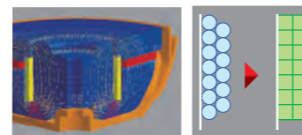

KFC-XS1703
Hi-Res Audio Certified
17cm Component Speaker

Optimized Magnetic Circuit
with Aluminum Short-ring