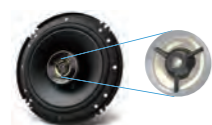

Sound Field Enhancer
enhances 5kHz and upper frequencies and reproduces life-like "stage" sounding.

Bigger Magnet Circuit
creates enough power to drive woofer cones and reproduce high-density sound.

Shallow Depth
Easy to replace your factory speakers with a discreet installation.