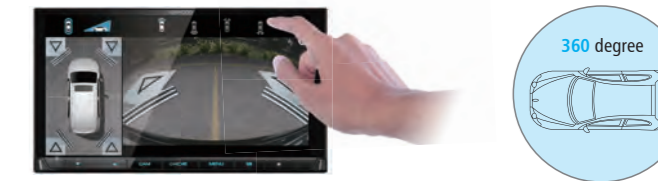

Drive Assist

Camera Solutions.

DRV-N520 Full HD 1920x1080

Dash Camera with Simplified ADAS Solution
2-way communication with compatible KENWOOD high-end models.

Records high-resolution smooth videos at Full HD (1920 x 1080) while keeping the file size small with H.264 technology.
HDR (High Dynamic Range) avoids underexposing or overexposing the image.
Parking Mode : Built-in G-Sensor & Automatic Recording Function.
Mounting bracket and dedicated connection cable are included.
Camera dimensions (W x H x D): 79mm x 22mm x 48mm

Whetron HD 2D / 3D AVM System

High Definition Around View Monitoring System
2-way communication with compatible KENWOOD high-end models.

Effective Picture Quality: 1280 x 720 HD Quality
Mounting bracket, dedicated connection cable and ECU are included.