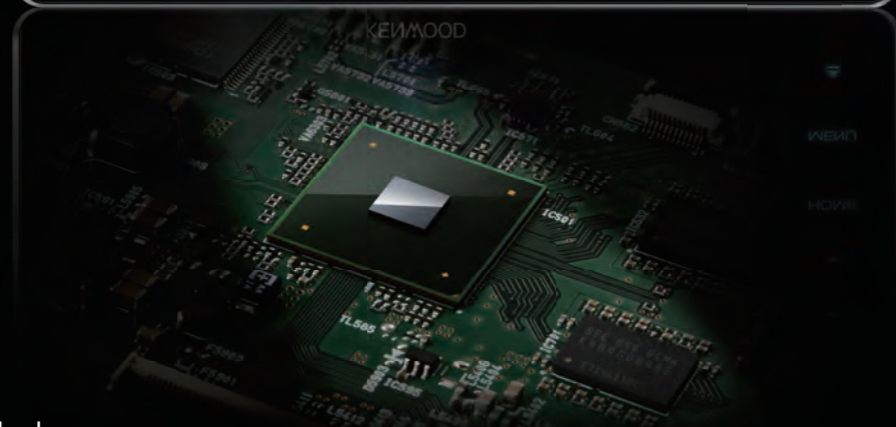

30%

Brighter LCD
compared to 2017 DDX9

Wider Color

20%

Wider Viewing Angle
compared to 2017 DDX9

Audiophile Grade Sound

Playable "Hi-Res Audio" music files.
192kHz / 32bit over Sampling DSP.

Hi-Res Audio, short for High-Resolution Audio, is high-quality sound that far exceeds CD standards. With increased expressive power, the delicate details from the ultra-high to low frequencies can be reproduced. You'll experience the deep impression as if you were in a concert hall.