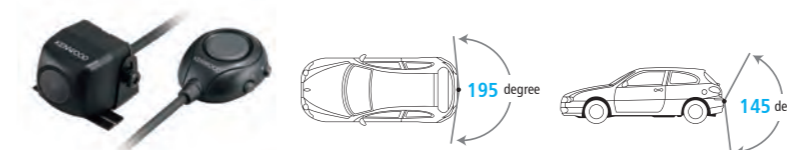

CMOS-320

Multi-view Camera with 1/3.6inch Color CMOS Sensor
Waterproof design / Effective 330,000pixels
Flexible mounting bracket and RCA video cable are included.
Camera dimensions (W x H x D): 23.4mm x 23.4mm x 26.1mm
Weight: 23g (Camera only)