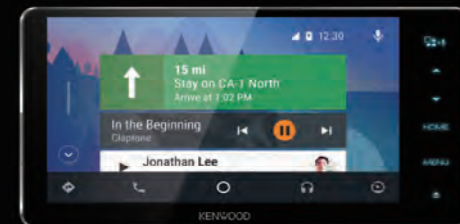

Series

DDX9018DABS/918WS and DNX9180DABS

All in One
The Ultimate Integration.

Apple CarPlay™ via USB

CarPlay gives iPhone users an incredibly intuitive way to make calls, use Maps, listen to music and access messages with just a word or a touch. Some features, applications, and services are not available in all areas. For details, see: www.apple.com/ios/feature-availability/#applecarplay-applecarplay

Android Auto™ via USB

Android Auto is a simpler way to use your phone in the car. Connect your phone to the 9 series and use Google Maps, Waze, etc. Some features, applications, and services are not available in all areas. For details, see: www.android.com/auto/