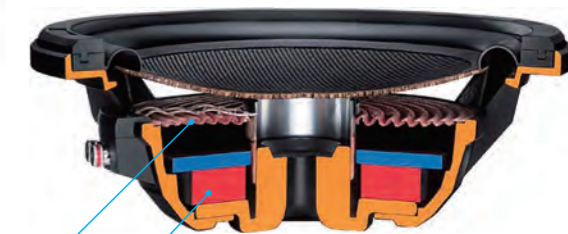

Rigid Carbon-Glass Fiber Honeycomb Cone
Durable Rubber Surround
Aluminum Die-Cast Basket
Super Linear Spider
Silver-plated Push Terminal.

Stress-free Spider
delivers smooth and strong bass sound
with long lasting reliability.

Large Magnet and Optimized Yoke
reproduces deep low frequencies.

Amplifier Tech-Spec	XH901-5	XH401-4	X501-1	X301-4
Maximum Output Power	1800W	1000W	1000W	600W
RMS Power at 4ohms	60W x 4ch + 400W	75W x 4ch	300W	50W x 4ch
RMS Power at 2ohms	75W x 4ch + 600W	100W x 4ch	500W	75W x 4ch
Bridged at 4ohms	150W x 2ch + 400W	200W x 2ch	–	150W x 2ch
Frequency Response	20Hz - 50kHz	20Hz - 50kHz	20Hz - 200kHz	20Hz - 50kHz
High Pass Filter	50Hz - 200Hz, -12dB/oct	50Hz - 200Hz, -12dB/oct (Low Range) 2.5kHz - 10kHz, -12dB/oct (High Range)	–	50Hz - 200Hz, -12dB/oct
Low Pass Filter	50Hz - 200Hz, -24dB/oct	50Hz - 200Hz, -12dB/oct (Low Range) 2.5kHz - 10kHz, -12dB/oct (High Range)	50Hz - 200Hz, -24dB/oct	50Hz - 200Hz, -12dB/oct
Speaker Level Input	Yes	Yes	Yes	Yes
Signal to Noise Ratio	100dB	100dB	100dB	100dB
Dimensions W x D x H (mm)	260 x 169 x 51	220 x 169 x 35	170 x 187 x 55	170 x 187 x 55

Speaker & Sub. Tech-Spec	KFC-XS1703	KFC-X694	KFC-X174	KFC-WPS1200F	KFC-WPS1000F	KFC-XW800F
Peak Input Power	180W	300W	240W	1400W	1000W	600W
RMS Input Power	45W	130W	80W	350W	250W	150W
Size	17cm Component	6 x 9inch 2Way	17cm 2Way	30cm Shallow Type Sub.	25cm Shallow Type Sub.	20cm Shallow Type Sub.
Tweeter Design	Soft Dome	Soft Dome	Soft Dome	–	–	–
Tweeter Magnet Composition	Neodymium	Neodymium	Neodymium	–	–	–
Woofer Magnet Composition	Neodymium	Ferrite	Ferrite	Ferrite	Ferrite	Ferrite
Nominal Impedance	4ohms	3ohms	4ohms	4ohms	4ohms	4ohms
Frequency Response	25Hz - 48kHz (-10dB)	51Hz - 20kHz	69Hz - 21kHz	30Hz - 700Hz	35Hz - 800Hz	40Hz - 500Hz
Sensitivity (dB/W at 1m)	83dB	89dB	88dB	91dB	90dB	78dB
Mounting Depth	57.7mm	85mm	56mm	100mm	85mm	70mm

Recommended Subwoofer Box	1000FBOX
Dedicated for	KFC-WPS1000F
Box Type	Sealed
Dimensions W x D x H (mm)	490 x 150 x 350
Weight	7kg