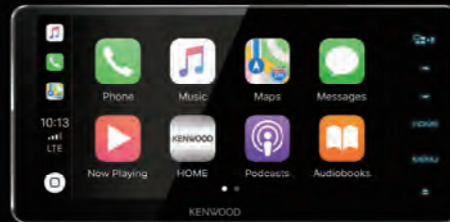

Series

DDX9018DABS/918WS and DNX9180DABS

All in One
The Ultimate Integration.

Apple CarPlay™ via USB

CarPlay gives iPhone users an incredibly intuitive way to make calls, use Maps, listen to music and access messages with just a word or a touch. Some features, applications, and services are not available in all areas. For details, see: www.apple.com/ios/feature-availability/#applecarplay-applecarplay