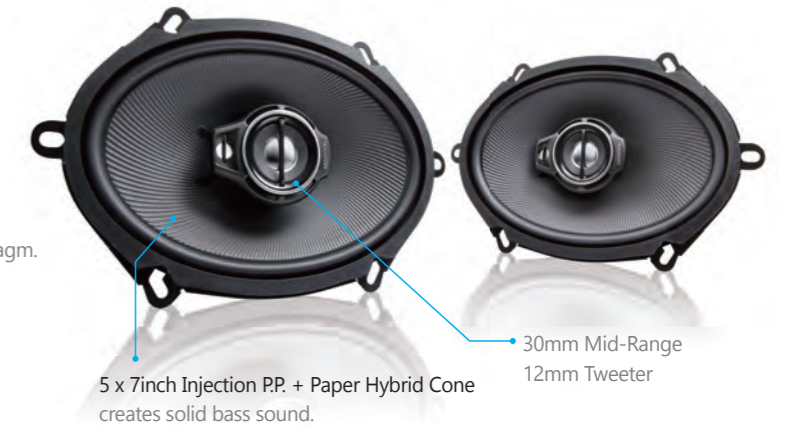

KFC-PS5795C
5 x 7inch
Hi-Performance Speaker

5 x 7inch Injection PP. + Paper Hybrid Cone creates solid bass sound.
30mm Mid-Range
12mm Tweeter

Amplifier Tech-Spec	KAC-HQR1004	KAC-PS702EX
Maximum Output Power	1200W	500W
RMS Power at 4ohms	100W x 4ch	70W x 2ch
RMS Power at 2ohms	130W x 4ch	85W x 2ch
Bridged at 4ohms	270W x 2ch	170W x1ch
Frequency Response	20Hz - 20kHz	20Hz - 50kHz
High Pass Filter	50Hz - 200Hz, -12dB/oct	—
Low Pass Filter	50Hz - 200Hz, -12dB/oct	80Hz, -18dB/oct
Speaker Level Input	Yes	Yes
Signal to Noise Ratio	100dB	100dB
Dimensions W x D x H (mm)	324 x 187 x 55	230 x 167 x 56

Speaker & Sub. Tech-Spec	KFC-HQR710EX	KFC-HQ718	KFC-PS170C	KFC-PS6995EX / 6985 / 6975	KFC-PS5795C	KFC-PS1695 / 1395 / 1095	KFC-PS3016W
Peak Input Power	700W	320W	400W	700W / 600W / 550W	320W	320W / 320W / 220W	2000W
RMS Input Power	155W	80W	80W	130W / 115W / 105W	80W	75W / 40W / 40W	400W
Size	7 x 10inch 2Way	7 x 10inch 3Way	17cm Component	6 x 9inch 5Way / 4Way / 3Way	5 x 7inch 3Way	16cm / 13cm / 10cm 3Way	30cm Subwoofer
Tweeter Design	Horn	PEI Balanced Dome	Soft Dome	PET Balanced Dome	Water Resistant Cone	Water Resistant Cone	—
Tweeter Magnet Composition	Neodymium	Ferrite	Neodymium	Ferrite	Ferrite	Ferrite	—
Woofer Magnet Composition	Ferrite	Ferrite	Ferrite	Ferrite	Ferrite	Ferrite	Ferrite
Nominal Impedance	3ohms	4ohms	4ohms	4ohms	4ohms	4ohms	4ohms
Frequency Response	63Hz - 23kHz	22Hz - 33kHz	58Hz - 22kHz	58Hz / 63Hz / 63Hz - 20kHz	80Hz - 20kHz	75Hz / 110Hz / 110Hz - 20kHz	32Hz - 300Hz
Sensitivity (dB/W at 1m)	97dB	93dB	86dB	88dB	88dB	88dB / 85dB / 85dB	84dB
Mounting Depth	88mm	82mm	56mm	83.5mm / 78mm / 78mm	52mm	46.5mm / 46mm / 43mm	131.6mm

Recommended Subwoofer Box	3016BOX
Dedicated for	KFC-PS3016W
Box Type	Slot-Ported
Dimensions W x D x H (mm)	560 x 340 x 400
Weight	16kg