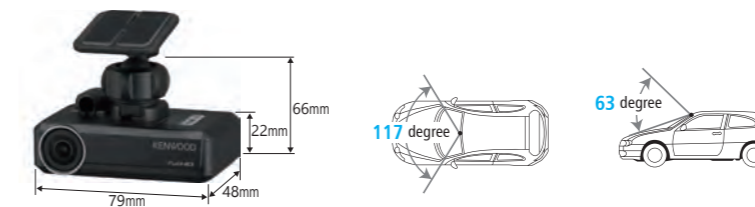

Drive Assist

Camera Solutions.

DRV-N520 Full HD 1920x1080

Dash Camera with Simplified ADAS Solution
2-way communication with compatible KENWOOD high-end models.

Records high-resolution smooth videos at Full HD (1920 x 1080) while keeping the file size small with H.264 technology.
HDR (High Dynamic Range) avoids underexposing or overexposing the image.
Parking Mode : Built-in G-Sensor & Automatic Recording Function.
Mounting bracket and dedicated connection cable are included.
Camera dimensions (W x H x D): 79mm x 22mm x 48mm