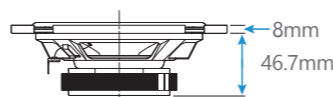

Shallow Depth
Easy to replace your factory speakers with a discreet installation.

Speaker Tech-Spec	KFC-S1676EX	KFC-S6976EX	KFC-S1666 / 1366 / 1066	KFC-S6966	KFC-S1656G / 1356G / 1056G	KFC-S1656 / 1056	KFC-M614P
Peak Input Power	330W	500W	300W / 260W / 220W	400W	300W / 260W / 220W	300W / 220W	300W
RMS Input Power	60W	80W	30W / 30W / 21W	45W	30W / 30W / 21W	30W / 21W	65W
Size	16cm 2Way	6 x 9inch 3Way	16cm / 13cm / 10cm 2Way	6 x 9inch 3Way	16cm / 13cm / 10cm Dual Cone	16cm / 10cm Dual Cone	16cm Component
Tweeter Design	Balanced Dome	Cone (Mid Range)	Balanced Dome	Cone (Mid Range)	—	—	Soft Dome
Tweeter Magnet Composition	Neodymium	Ferrite	Neodymium	Ferrite	—	—	Neodymium
Woofer Magnet Composition	Ferrite $\Phi 85 \times t12$	Ferrite $\Phi 90 \times t12$	Ferrite $\Phi 80 \times t10 / \Phi 70 \times t10 / \Phi 70 \times t10$	Ferrite $\Phi 80 \times t10$	Ferrite $\Phi 80 \times t10 / \Phi 70 \times t10 / \Phi 70 \times t10$	Ferrite $\Phi 80 \times t10 / \Phi 70 \times t10$	Ferrite
Nominal Impedance	4ohms	4ohms	4ohms	4ohms	4ohms	4ohms	4ohms
Frequency Response	80Hz - 22kHz	44Hz - 18kHz	40Hz / 45Hz / 50Hz - 22kHz	35Hz - 20kHz	40Hz / 45Hz / 50Hz - 18kHz	40Hz / 50Hz - 18kHz	75Hz - 21kHz
Sensitivity (dB/W at 1m)	87dB	87dB	90dB / 89dB / 88dB	91dB	90dB / 89dB / 88dB	90dB / 88dB	85dB
Mounting Depth	46.7mm	79.3mm	43.2mm / 43.7mm / 43mm	76.8mm	43mm / 43.5mm / 43mm	43mm	45.5mm