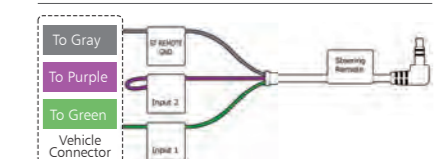

*Location of Steering Remote Connector

If the vehicle is equipped with an OEM steering remote controller, the steering remote connector is commonly located in the console.

*How to view Steering Remote Connector

All steering wheel remote controls to the left are vehicle side connectors and drawn from the side. (view indicated by arrow)

*Steering Remote Cable (included in the unit)

- 1) Look for a steering remote connector that is the same shape as in the image to the left in the console.
- 2) Connect 'Input 1', 'Input 2' and 'ST REMOTE GND' to the pins shown in matching colors on the above list of connectors.