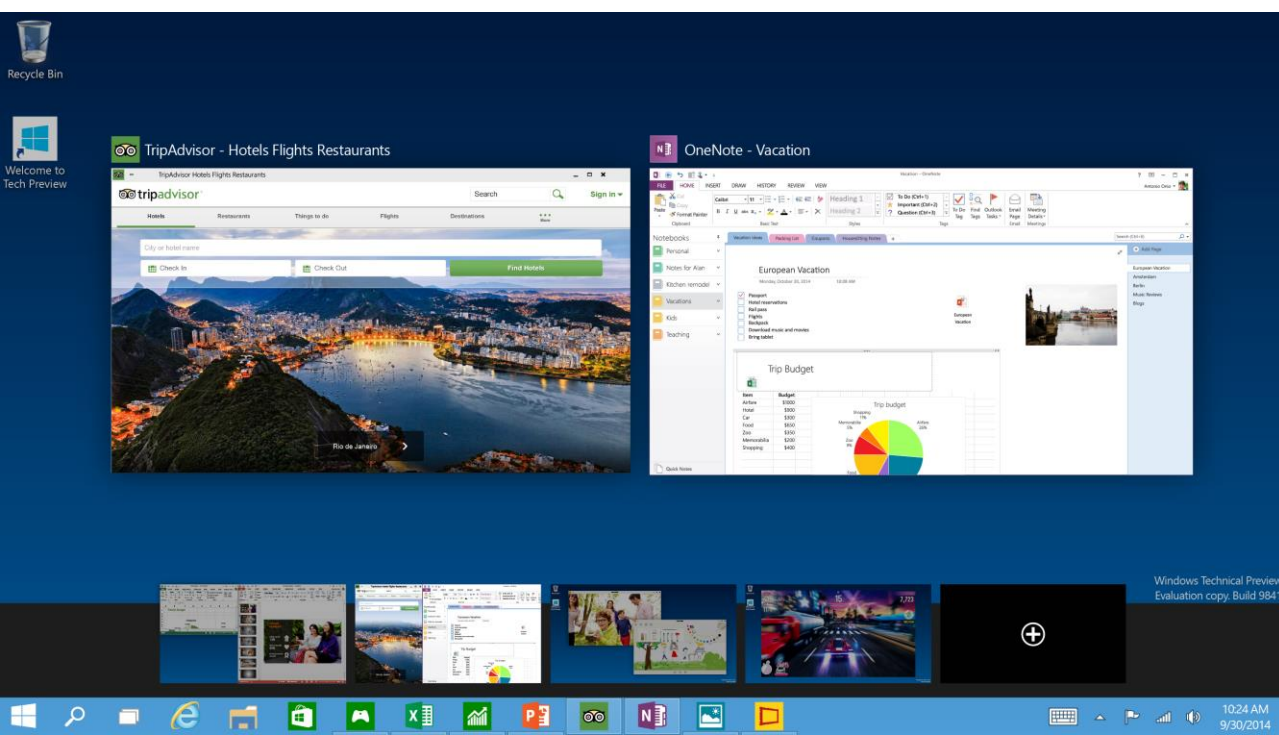

# Altre novità di Windows 10

- App moderne in finestra
- Virtual desktop
- "Snap & Fill" intelligente

# Cortana: l'assistente digitale per ogni situazione

The screenshot displays the Windows 10 Start menu interface. On the left is a vertical navigation bar with icons for Home, Recent, and Cortana. The main area features a dark header with the Cortana logo and the text "Hi, Miranda. How can I help?". Below this are several utility cards: a weather card showing 68°F and Sunny conditions; a traffic card showing a 25-minute commute; and a calendar card for a meeting at 11:00 am. A "Financial News" section follows, with a "Small business update..." article. At the bottom, a search bar is labeled "Ask me anything".