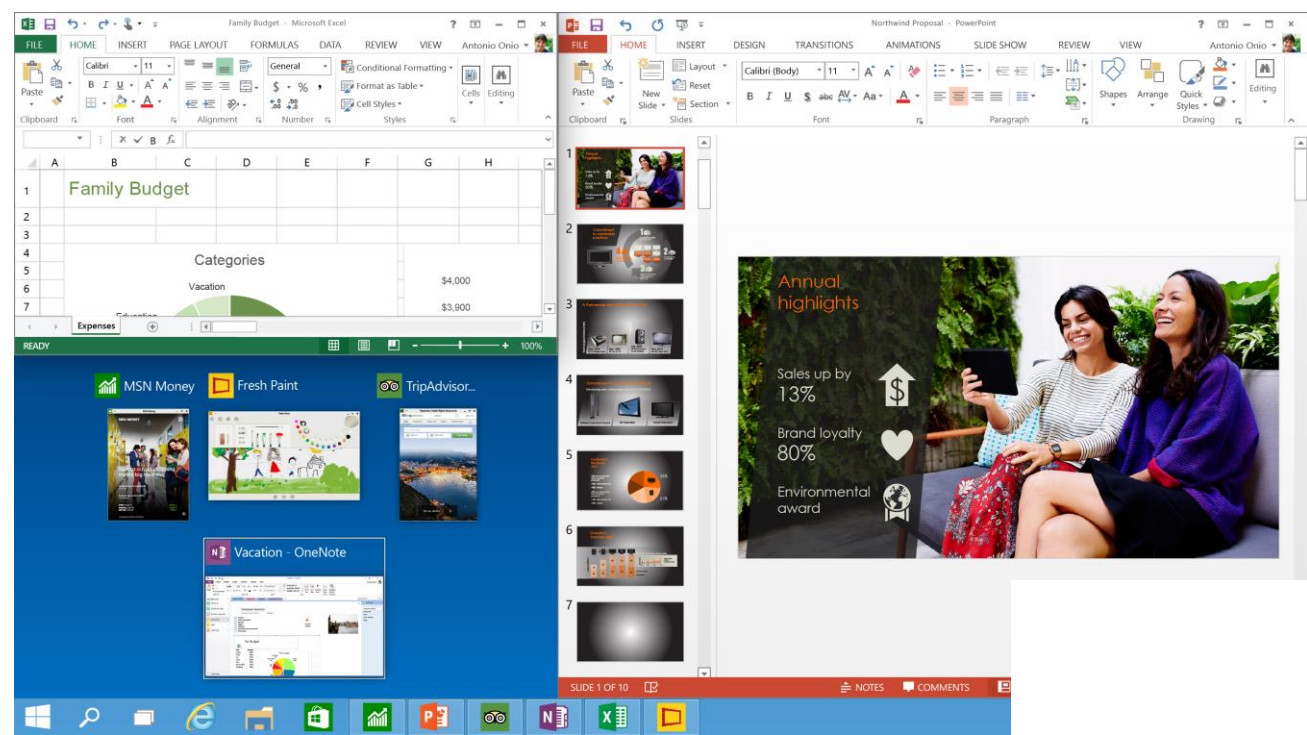

# Altre novità di Windows 10

- App moderne in finestra
- Virtual desktop
- "Snap & Fill" intelligente

# Cortana: l'assistente digitale per ogni situazione

The screenshot displays the Windows 10 Start menu interface. On the left is a vertical navigation bar with icons for Home, Recent, and Cortana. The main area features a dark header with the Cortana logo and the text "Hi, Miranda. How can I help?". Below this are several utility cards: a weather card showing 68°F and Sunny conditions; a traffic card showing a 25-minute commute; and a calendar card for a meeting at 11:00 am. A "Financial News" section follows, with a "Small business update..." article. At the bottom, a search bar is labeled "Ask me anything".